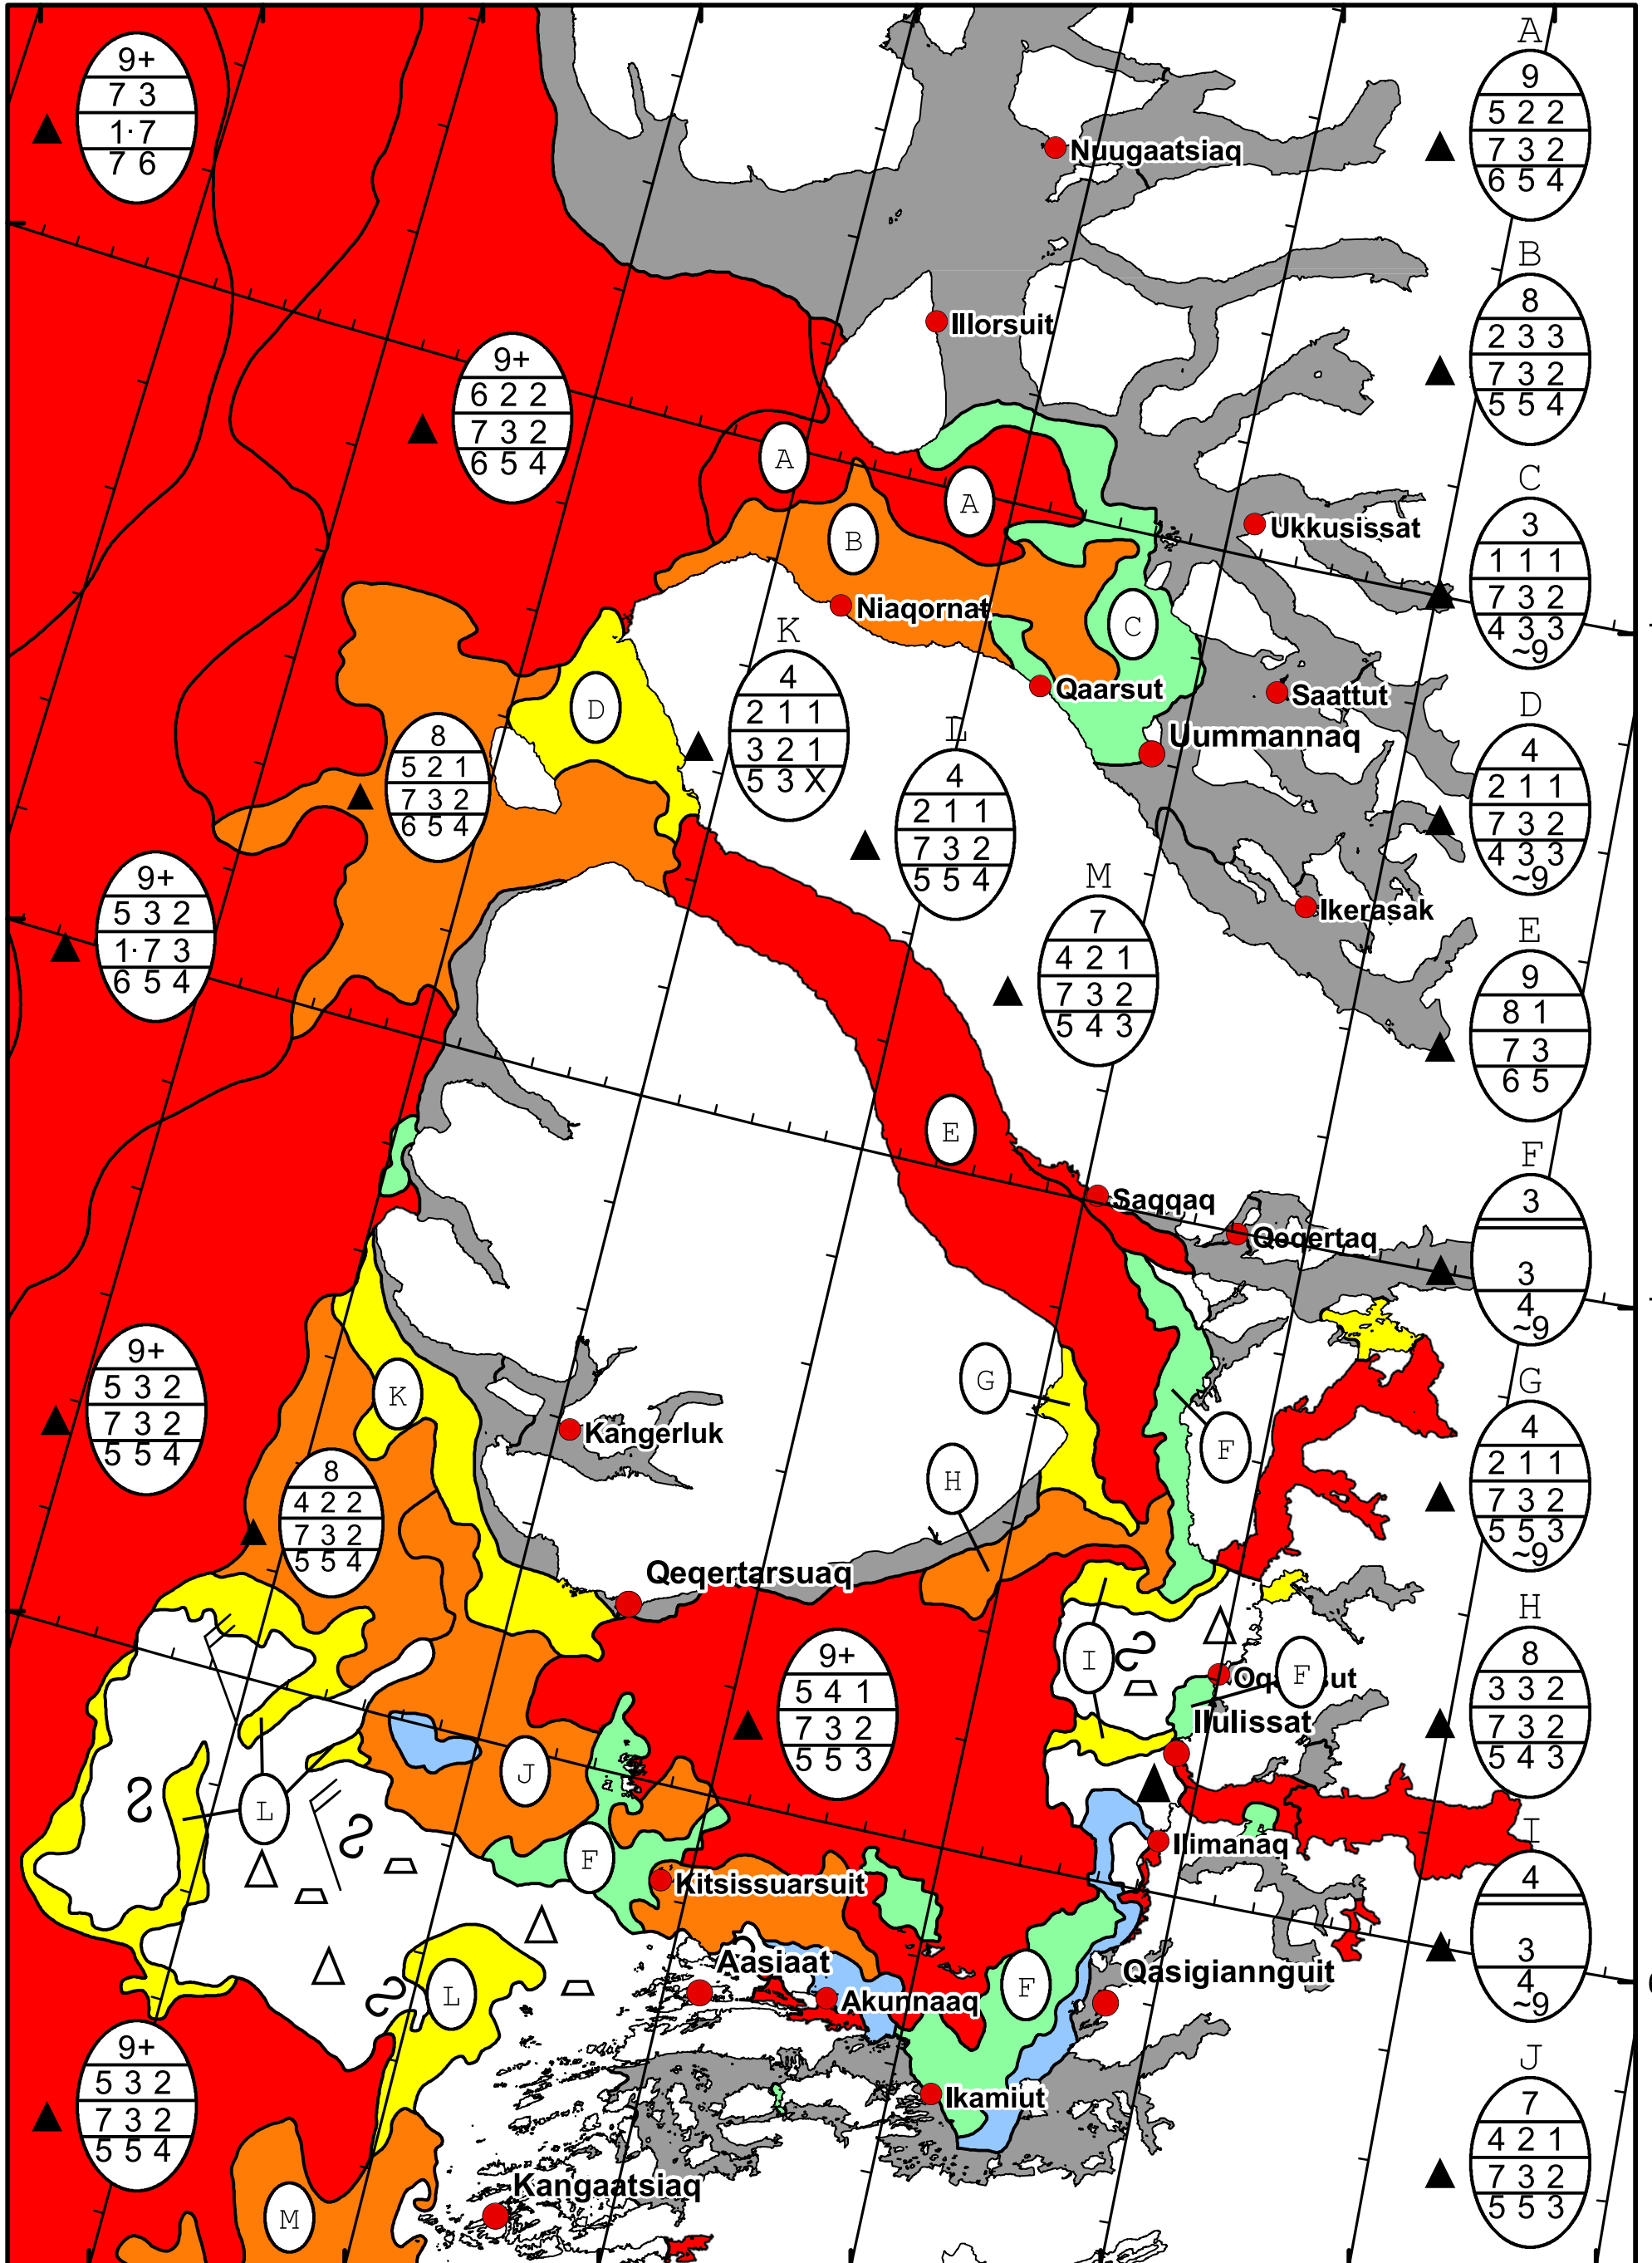

58°W 57°W 56°W 55°W 54°W 53°W 52°W 51°W

71°N

70°N

69°N

71°N

70°N

69°N

West Greenland Ice Chart  
Danish Meteorological Institute Valid: 04 March 2024, 21:20 UTC