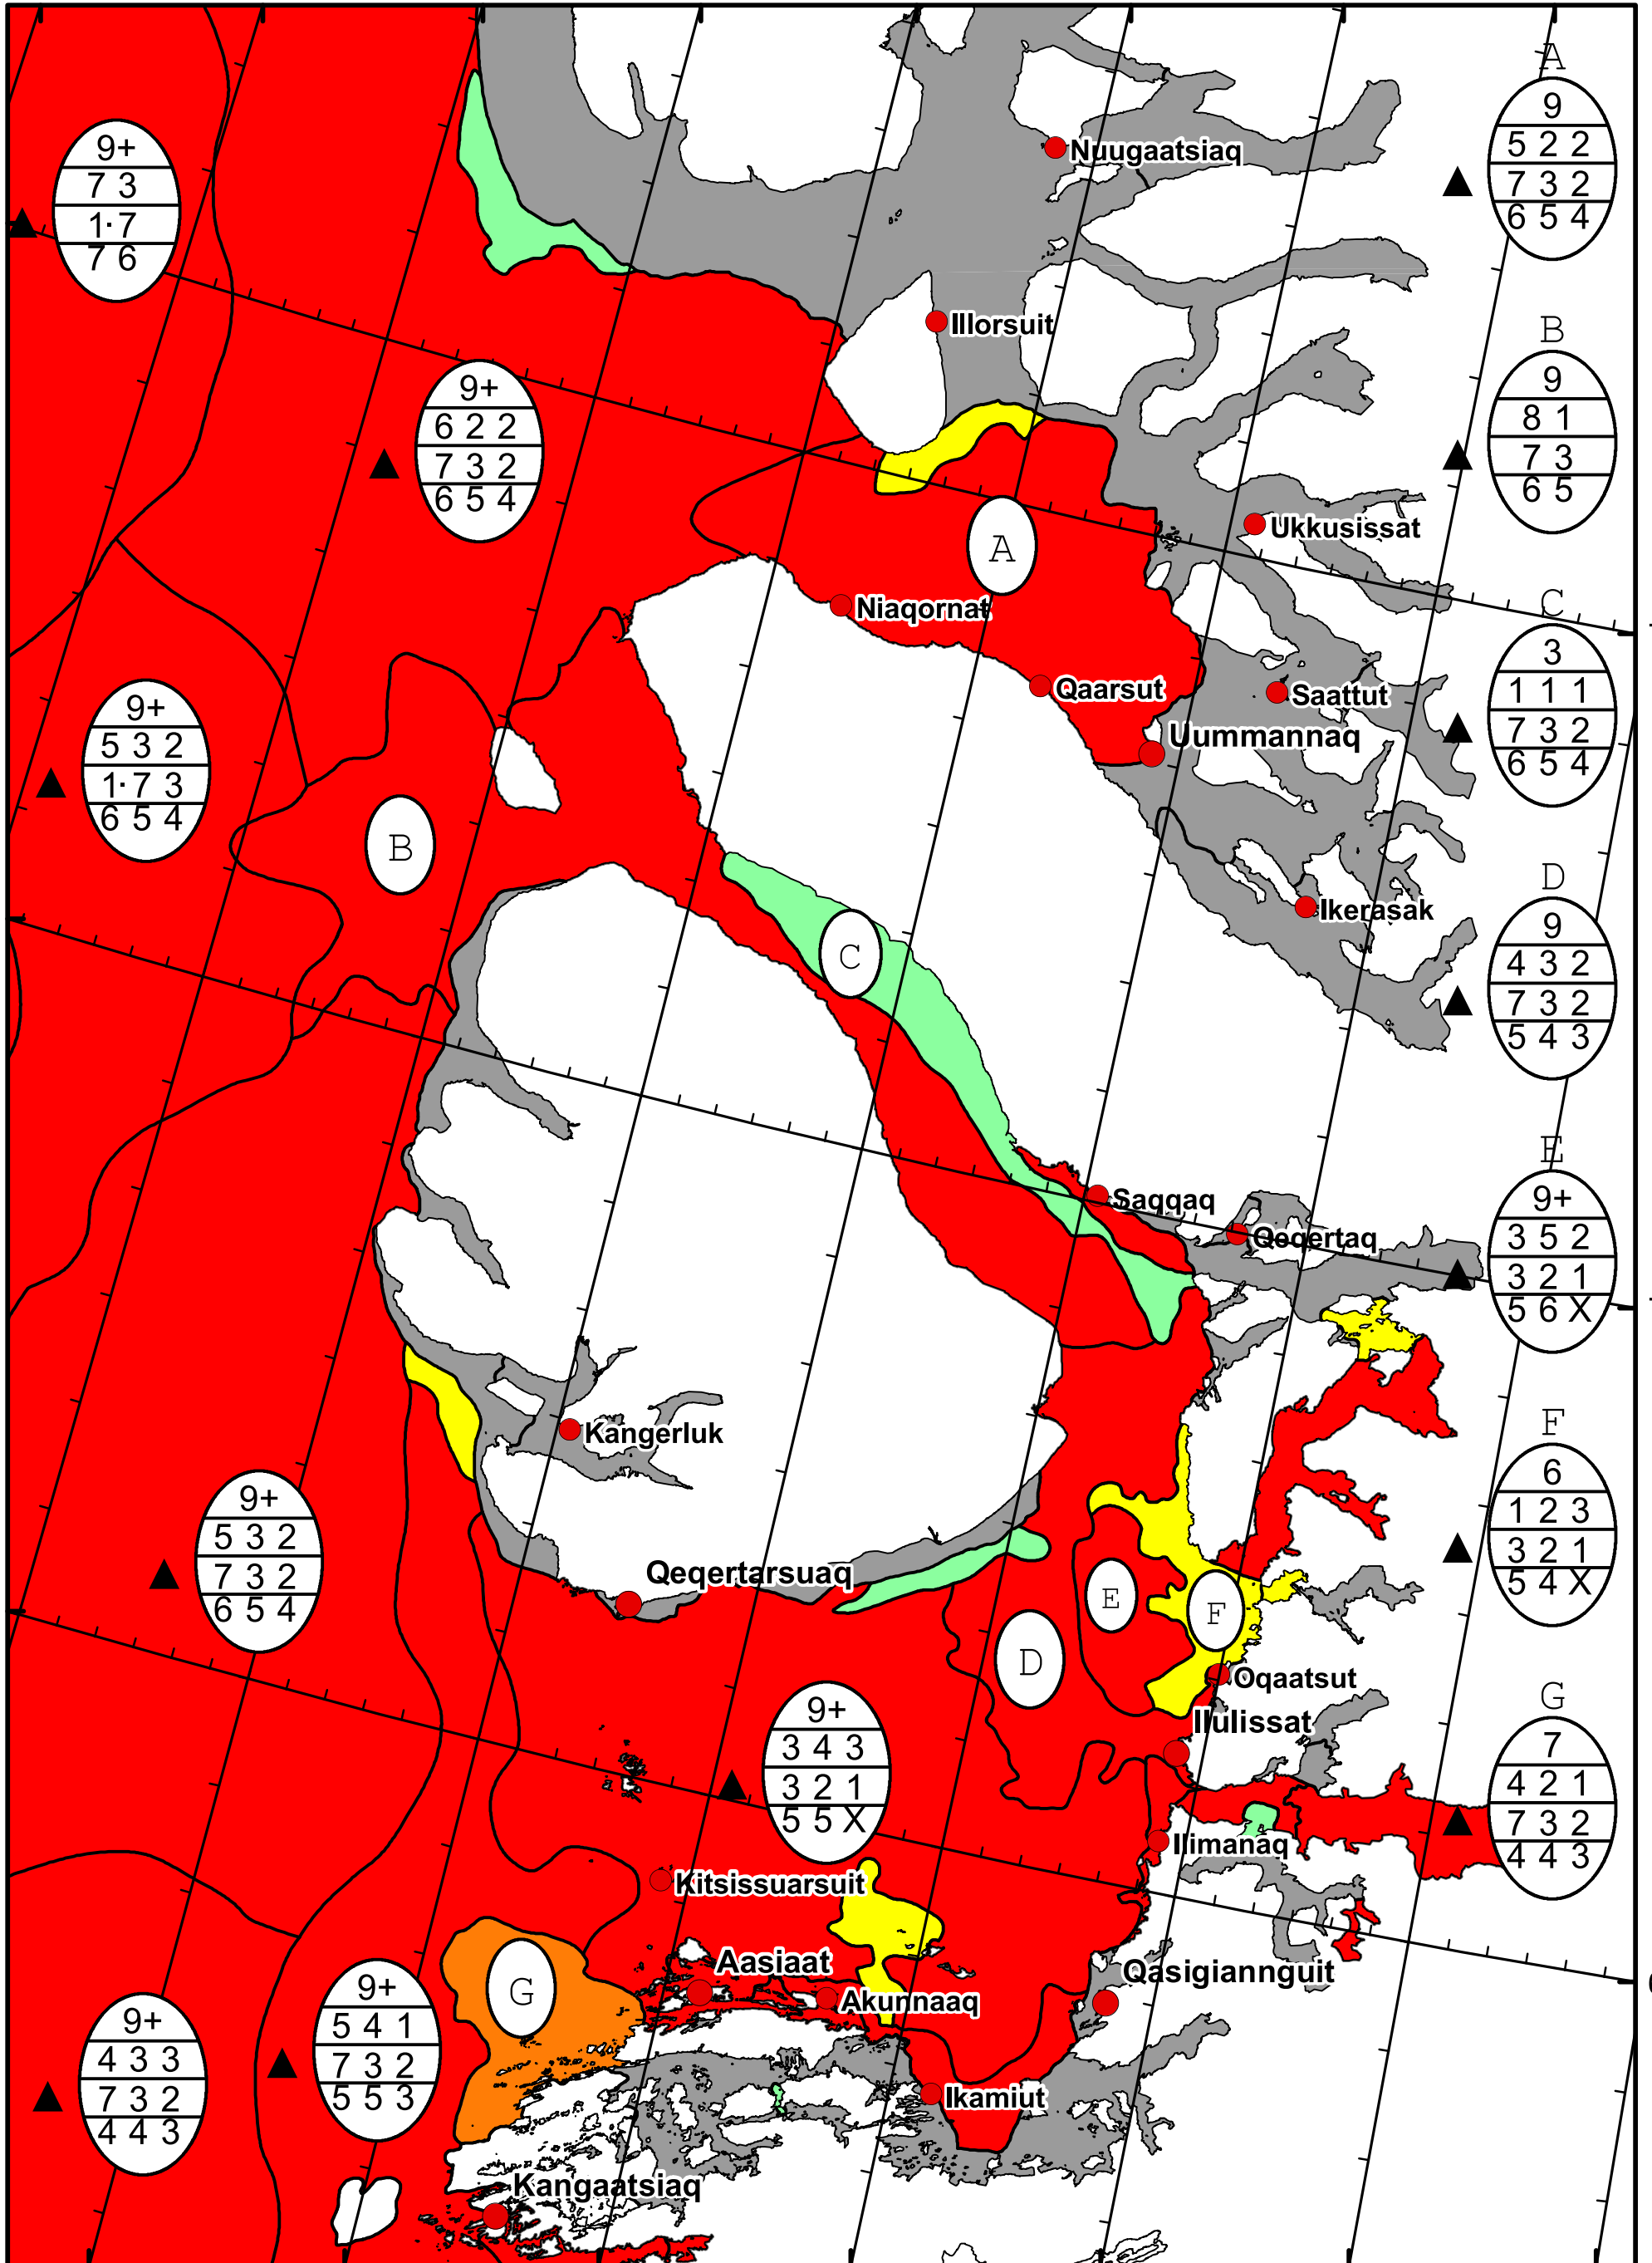

58°W 57°W 56°W 55°W 54°W 53°W 52°W 51°W

71°N

70°N

69°N

71°N

70°N

69°N

DMI  
Ice Service

West Greenland Ice Chart

Danish Meteorological Institute

Valid: 07 March 2024, 20:50 UTC