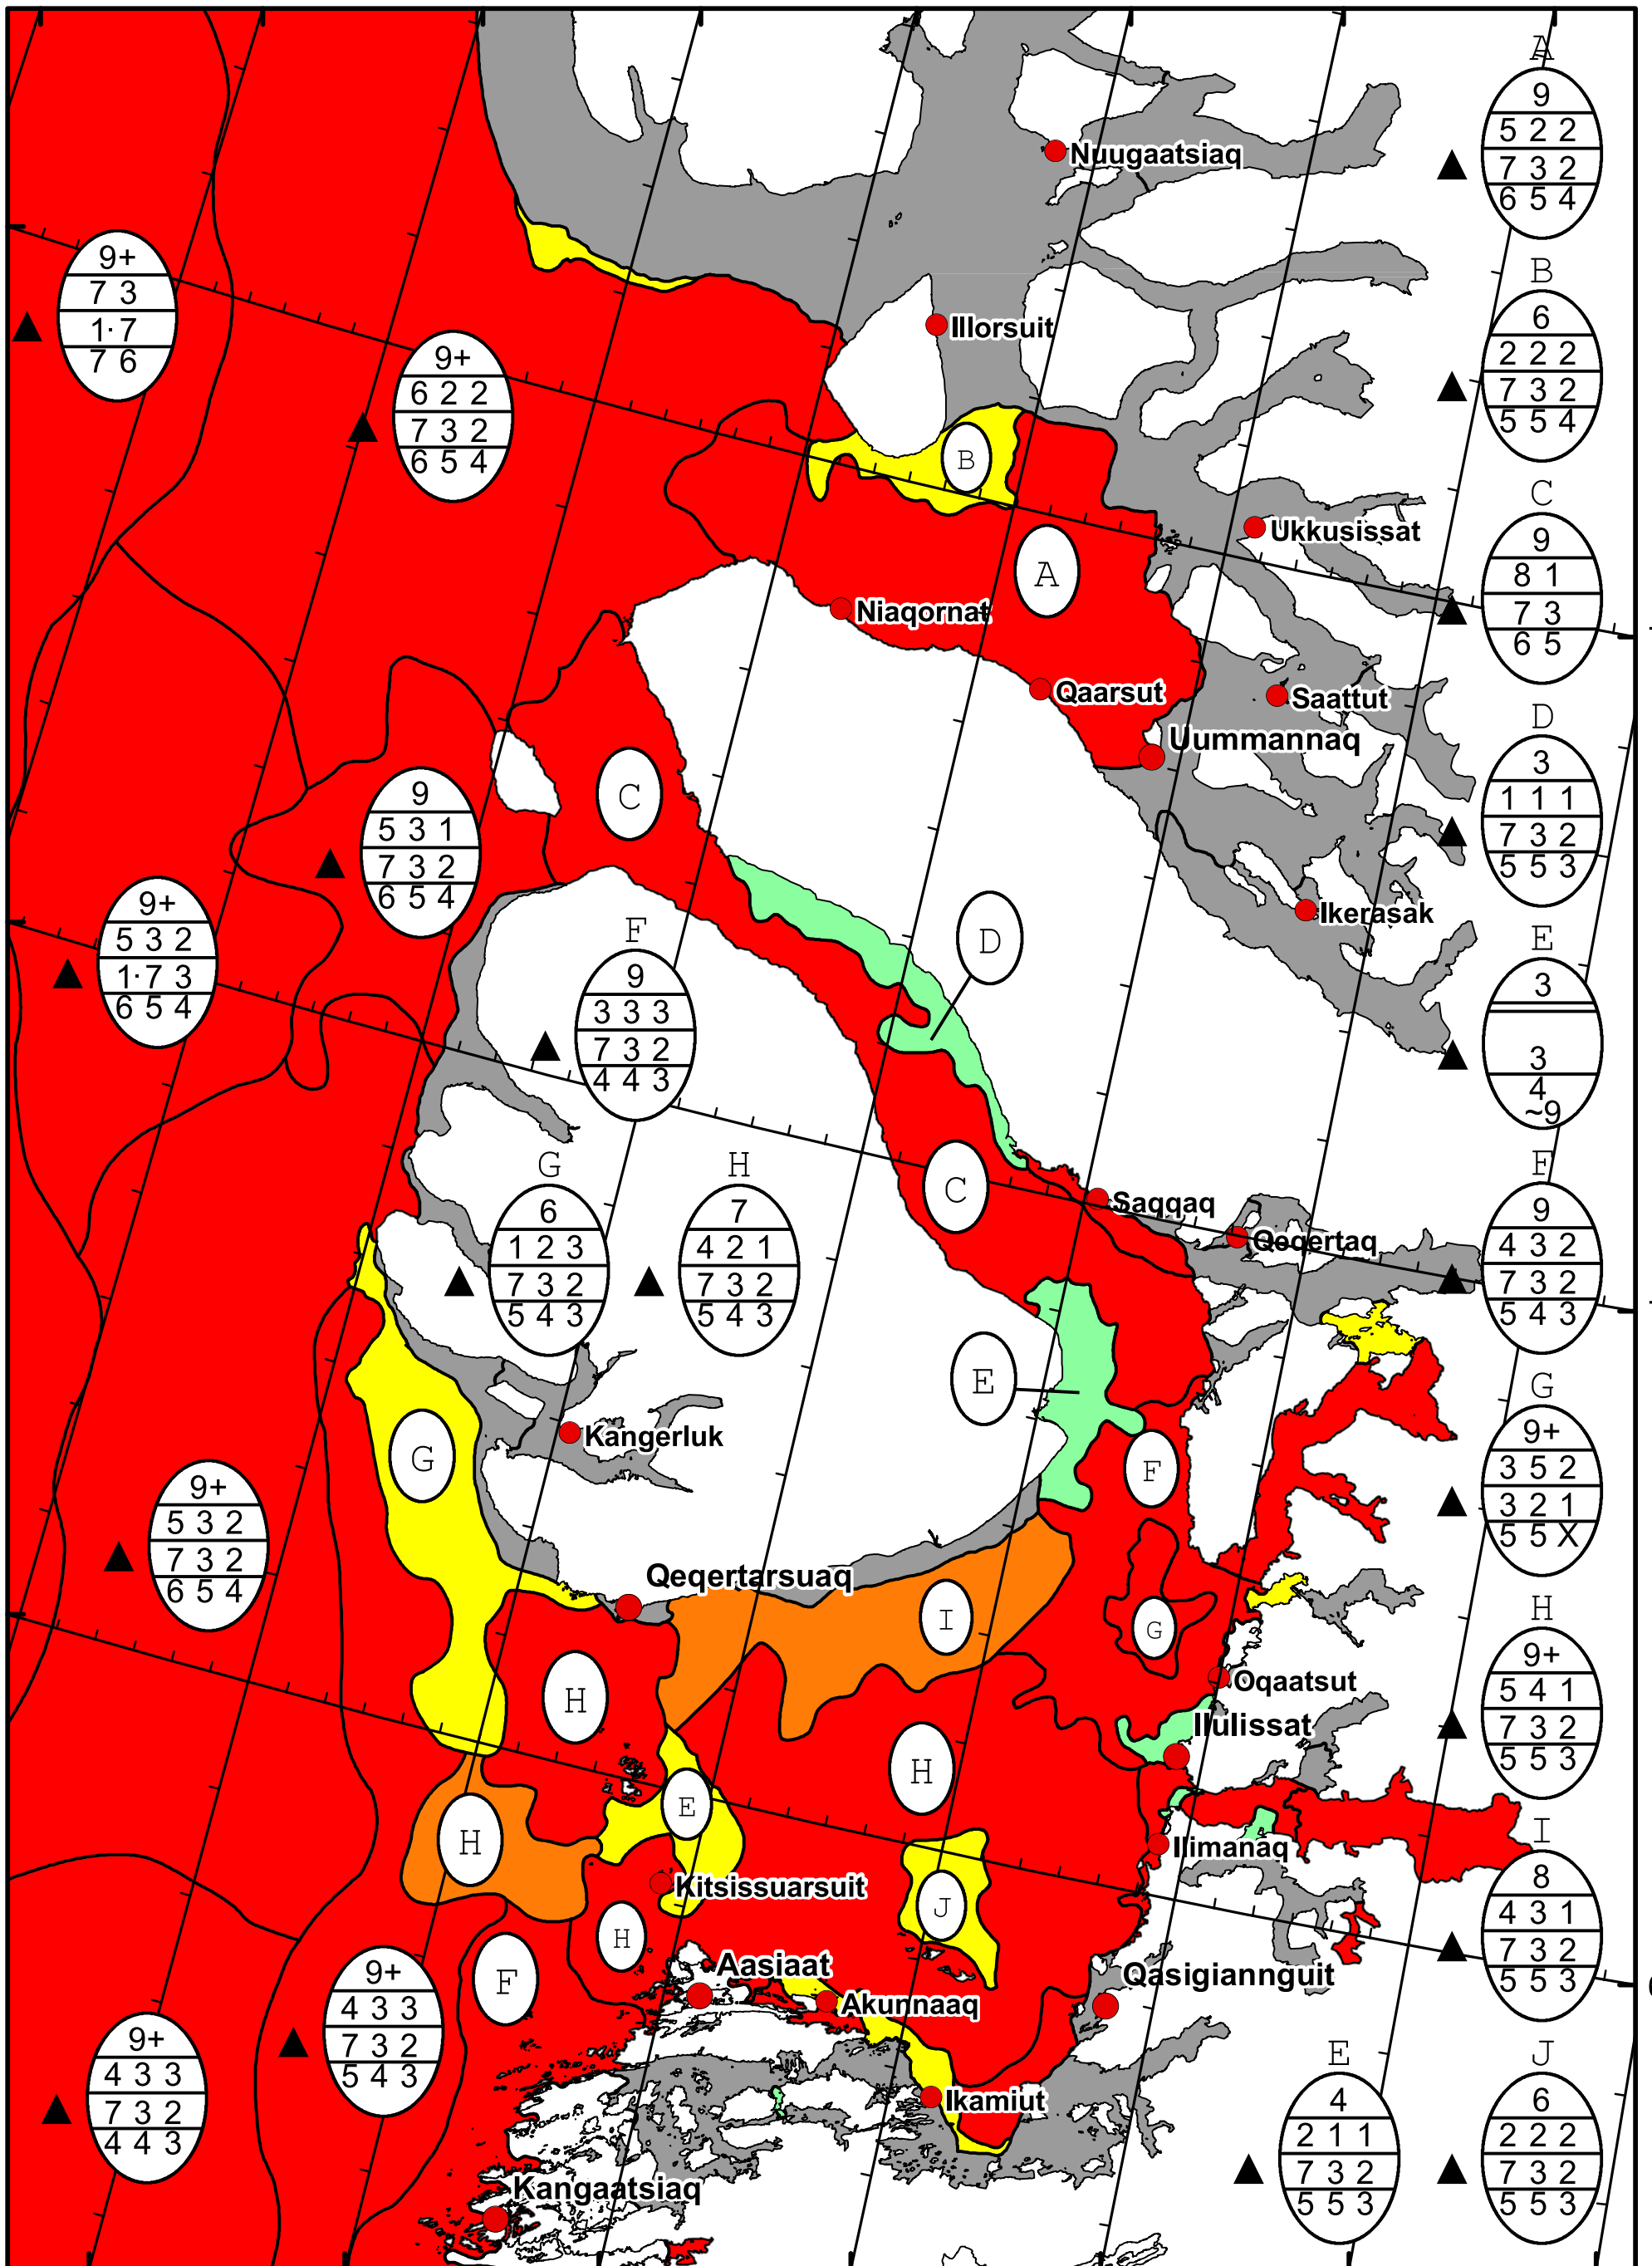

58°W 57°W 56°W 55°W 54°W 53°W 52°W 51°W

71°N

70°N

69°N

71°N

70°N

69°N

West Greenland Ice Chart

Danish Meteorological Institute Valid: 08 March 2024, 20:50 UTC