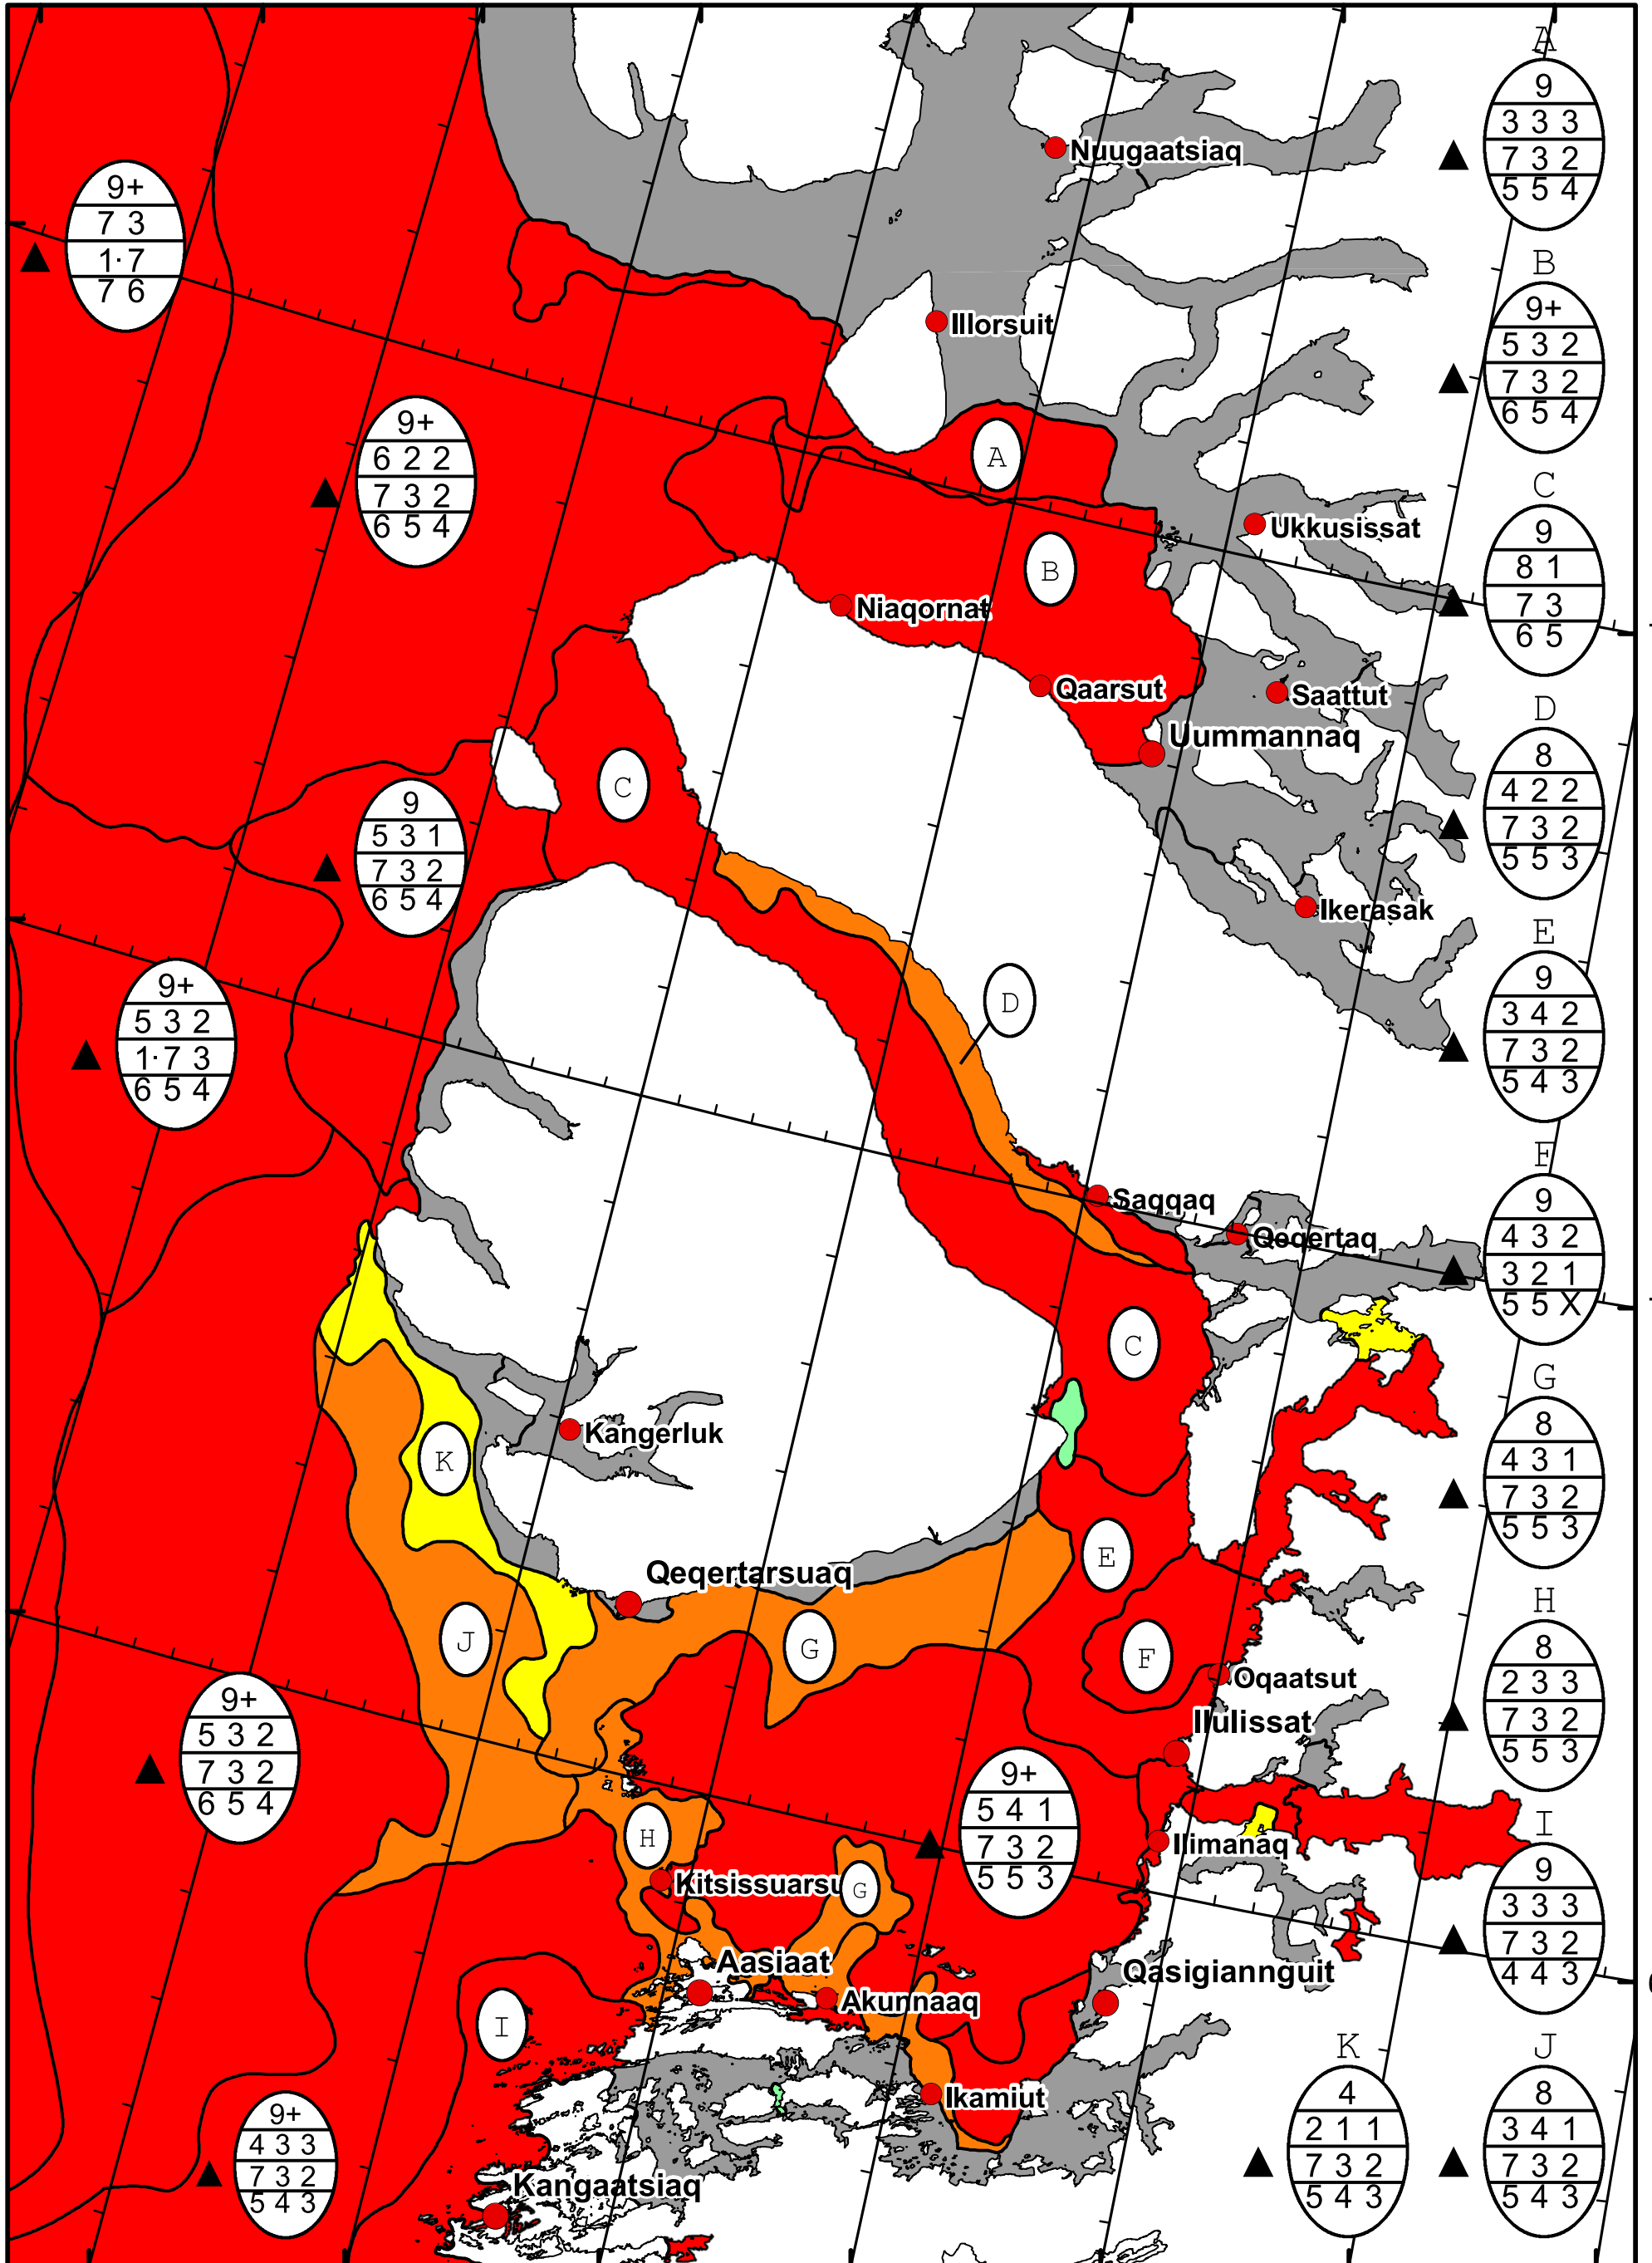

58°W 57°W 56°W 55°W 54°W 53°W 52°W 51°W

71°N

70°N

69°N

71°N

70°N

69°N

West Greenland Ice Chart
Danish Meteorological Institute Valid: 10 March 2024, 10:15 UTC