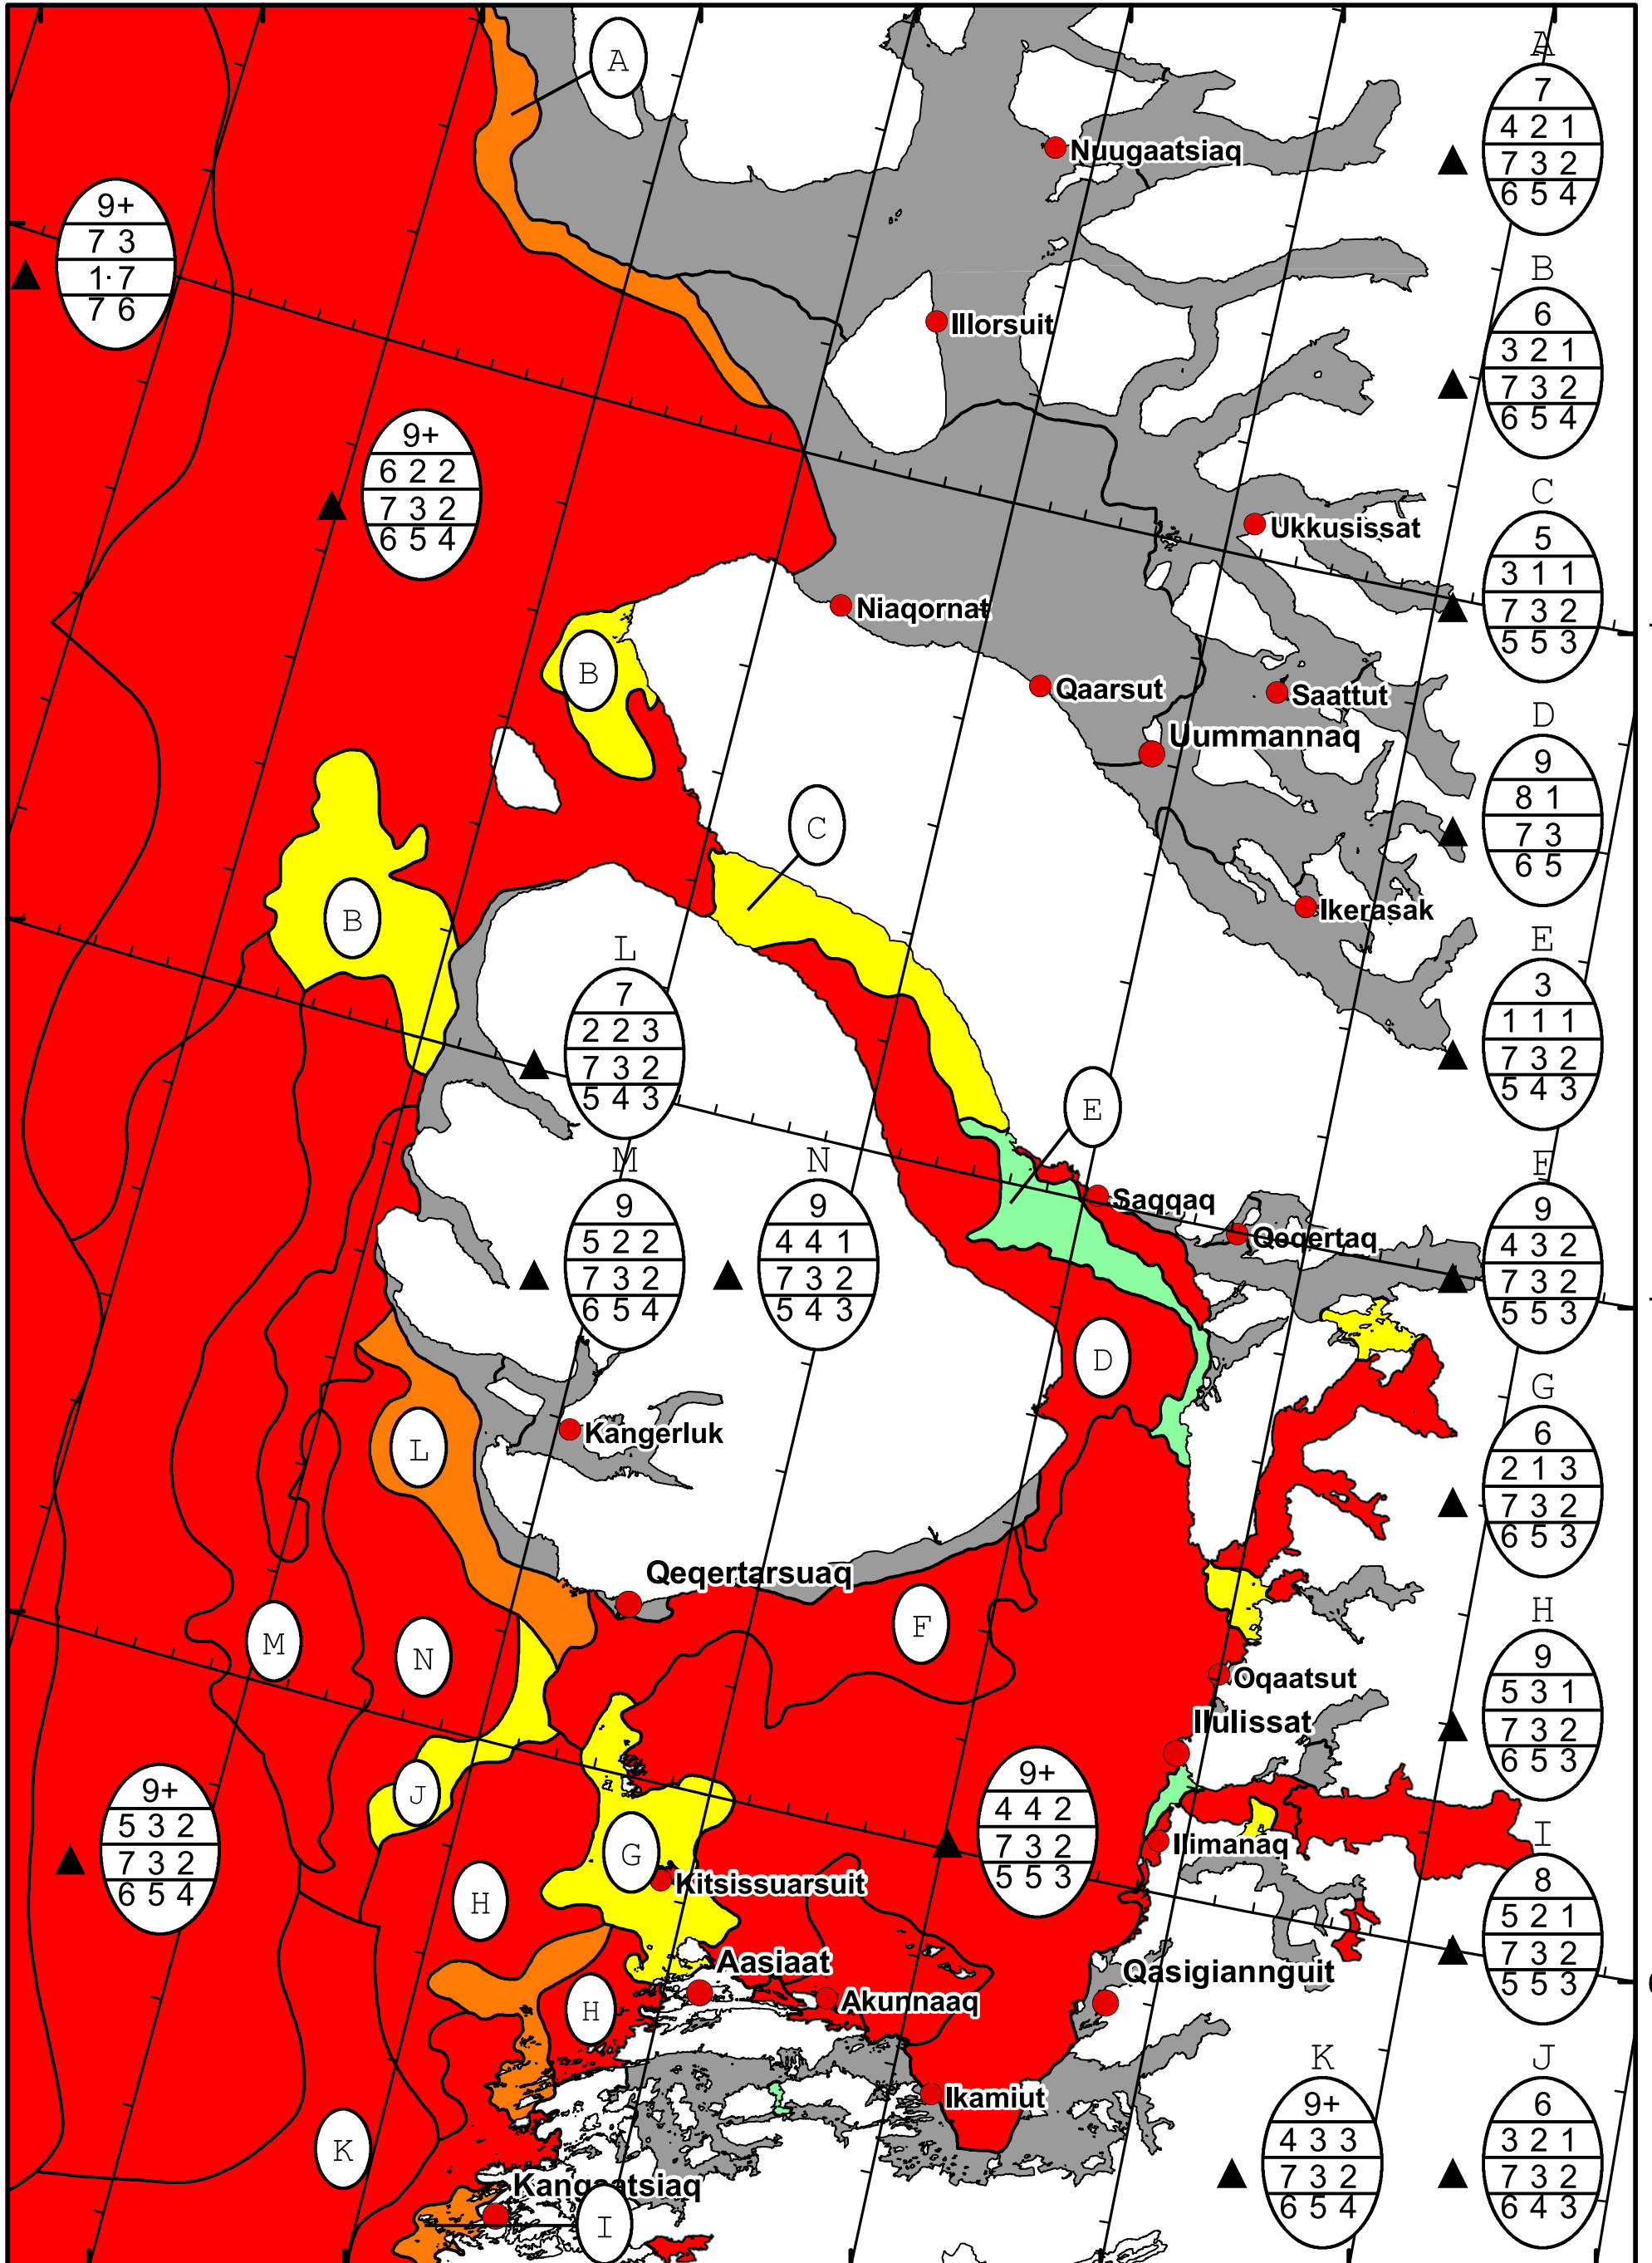

58°W 57°W 56°W 55°W 54°W 53°W 52°W 51°W

71°N

70°N

69°N

71°N

70°N

69°N

DMI
Ice Service

West Greenland Ice Chart

Danish Meteorological Institute

Valid: 13 March 2024, 10:45 UTC