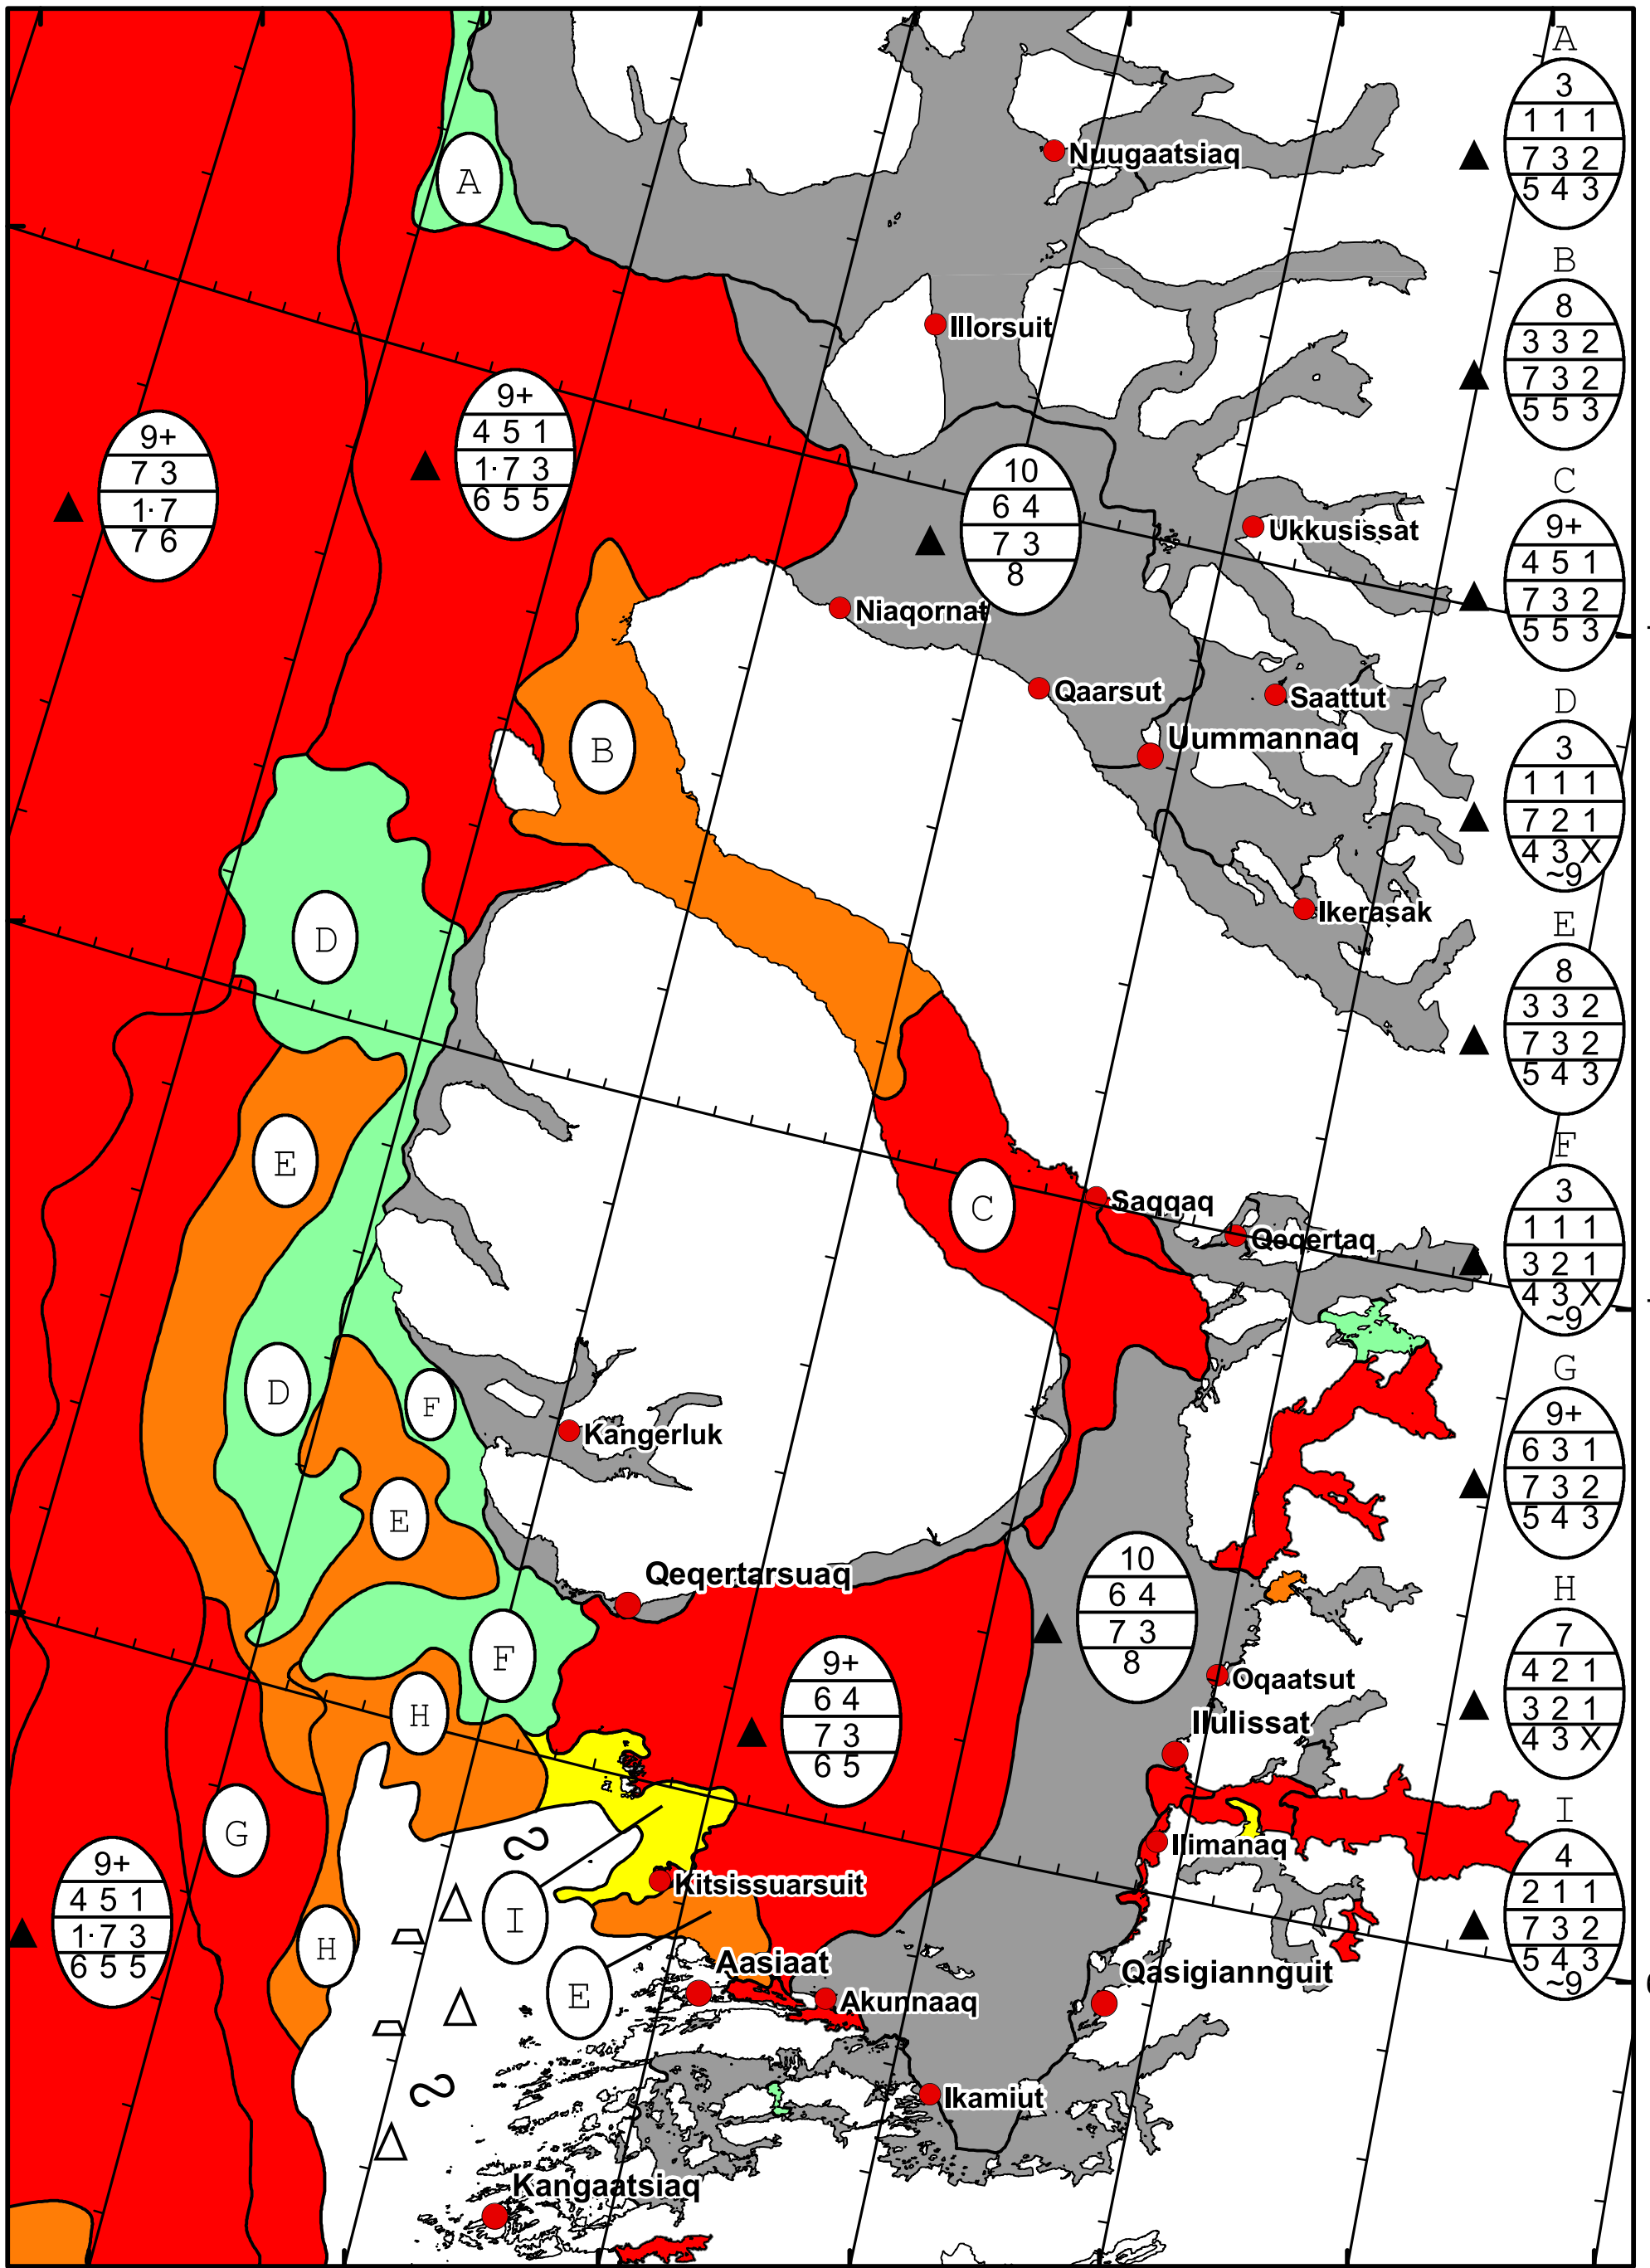

58°W 57°W 56°W 55°W 54°W 53°W 52°W 51°W

71°N

70°N

69°N

71°N

70°N

69°N

DMI
Ice Service

West Greenland Ice Chart

Danish Meteorological Institute

Valid: 24 March 2024, 10:00 UTC