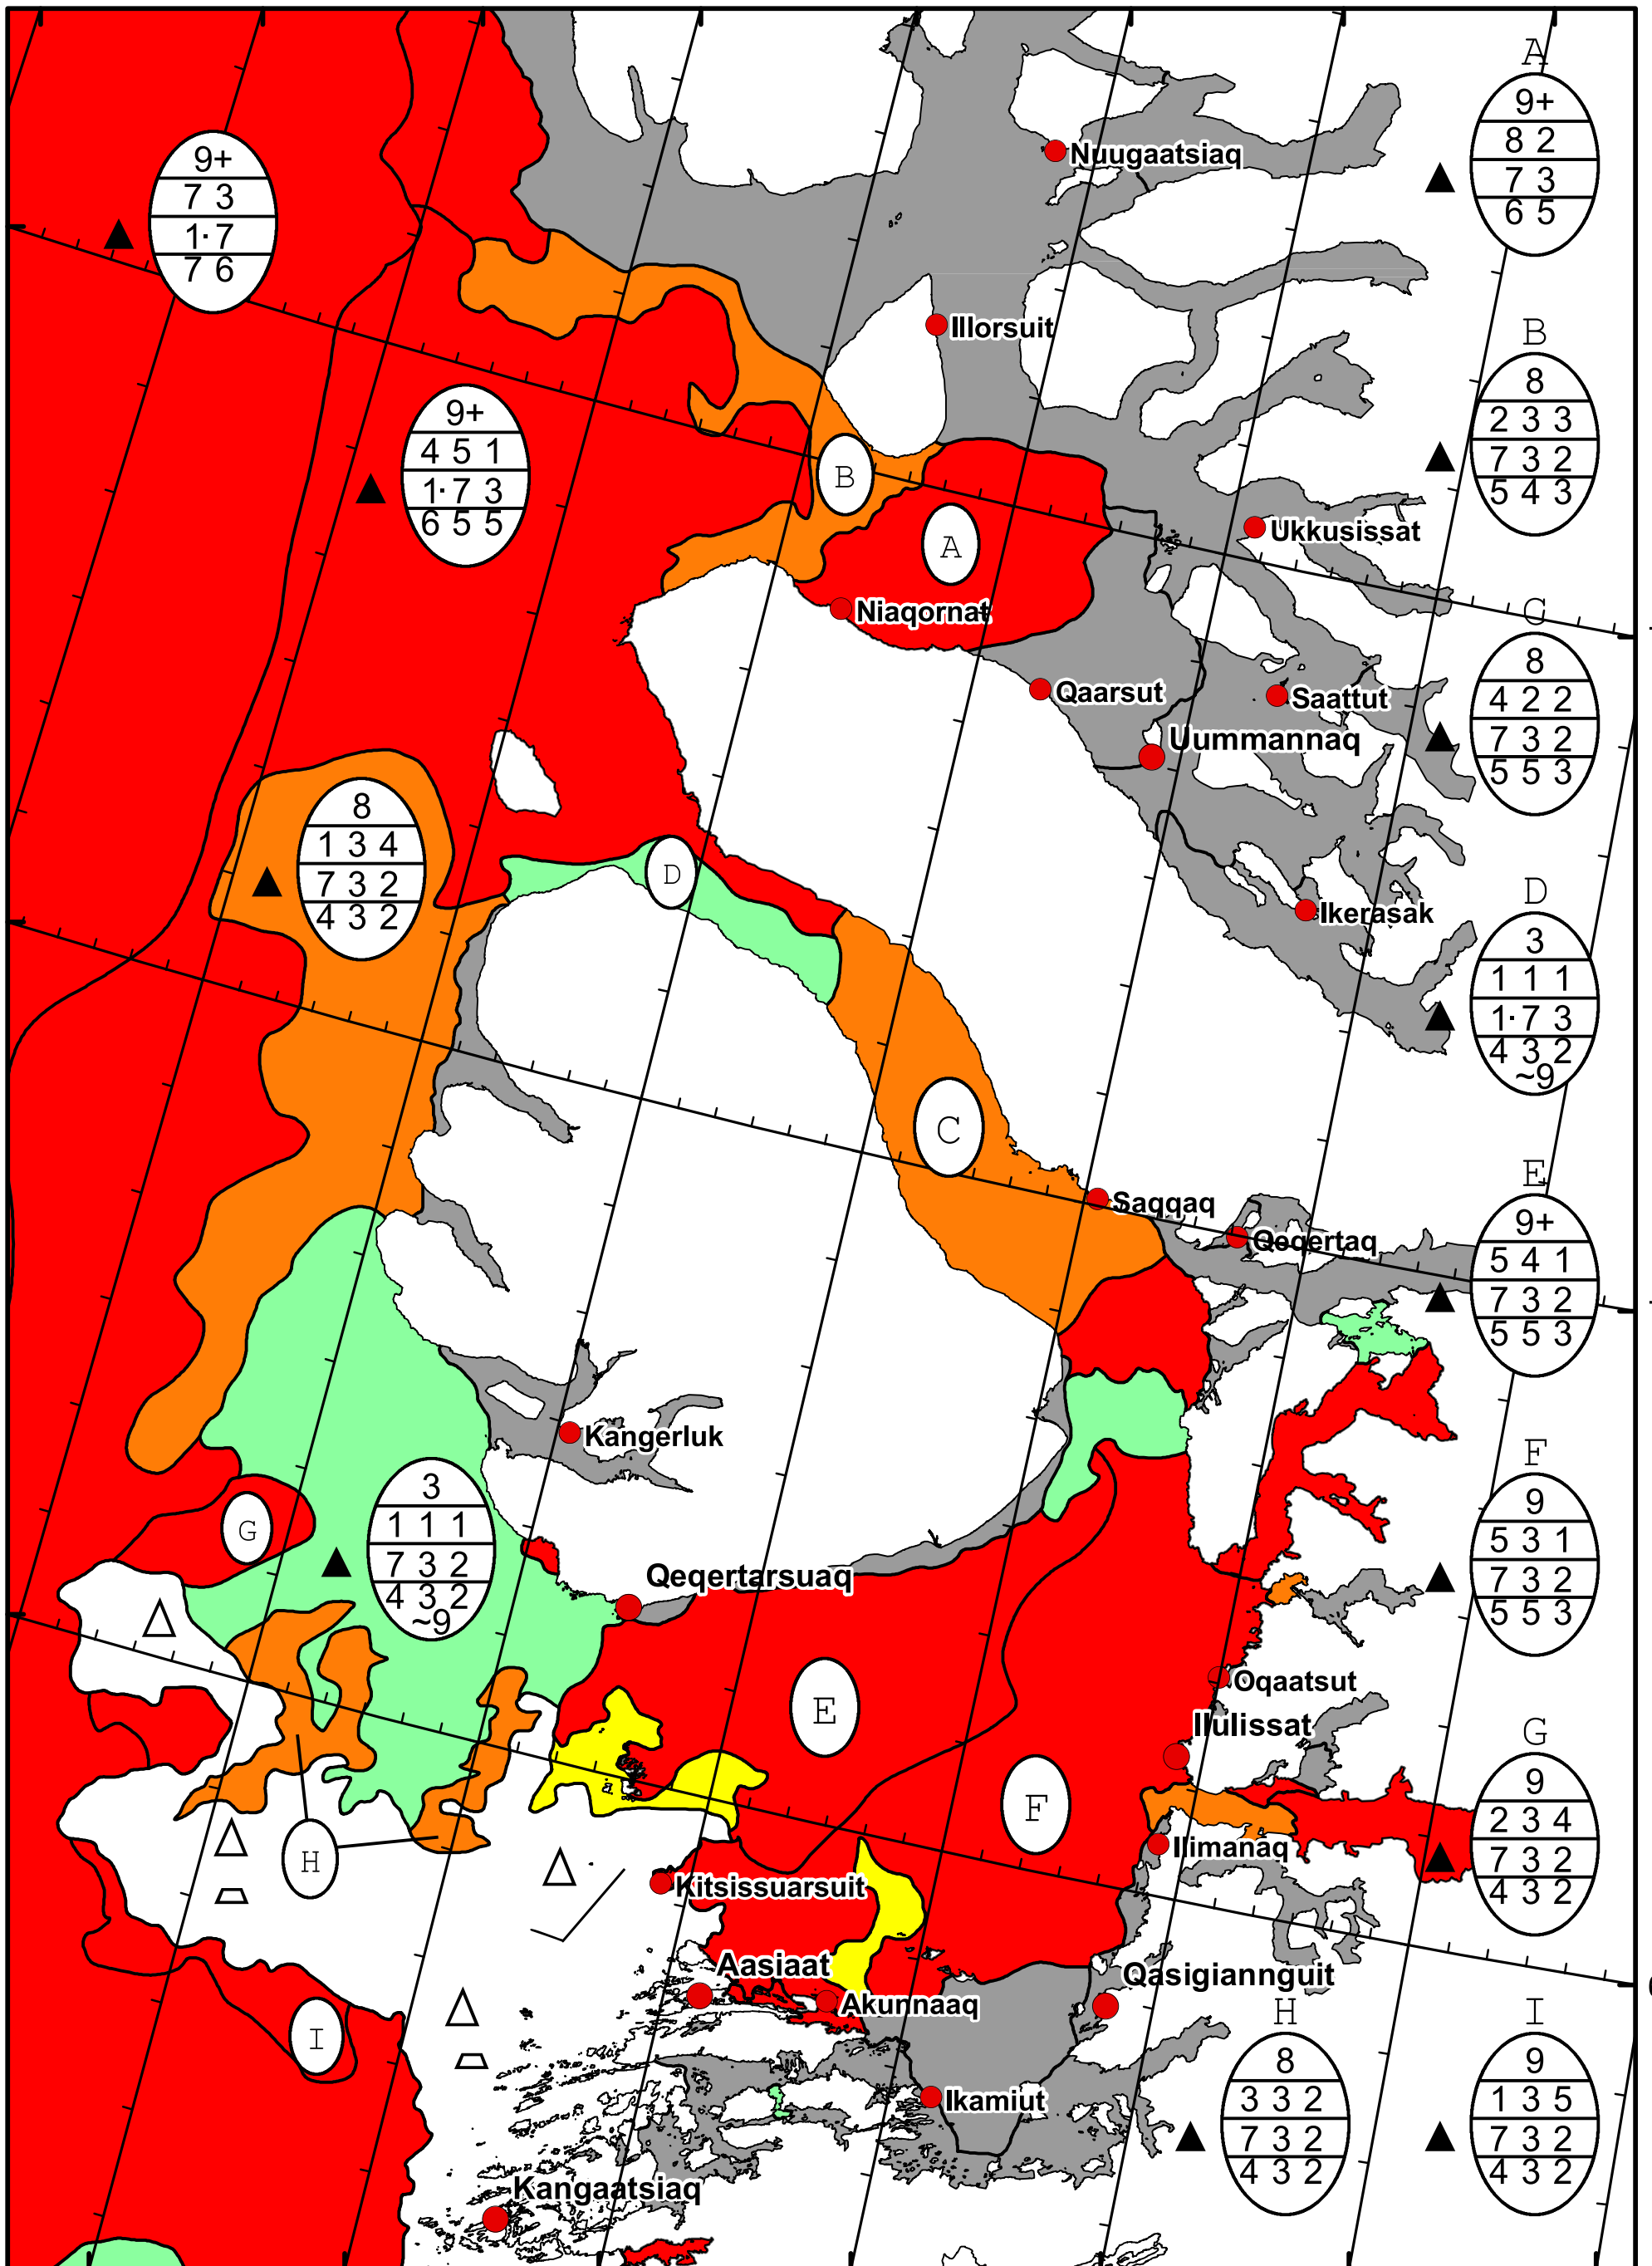

58°W 57°W 56°W 55°W 54°W 53°W 52°W 51°W

71°N

70°N

69°N

71°N

70°N

69°N

DMI
Ice Service

West Greenland Ice Chart

Danish Meteorological Institute

Valid: 31 March 2024, 20:50 UTC