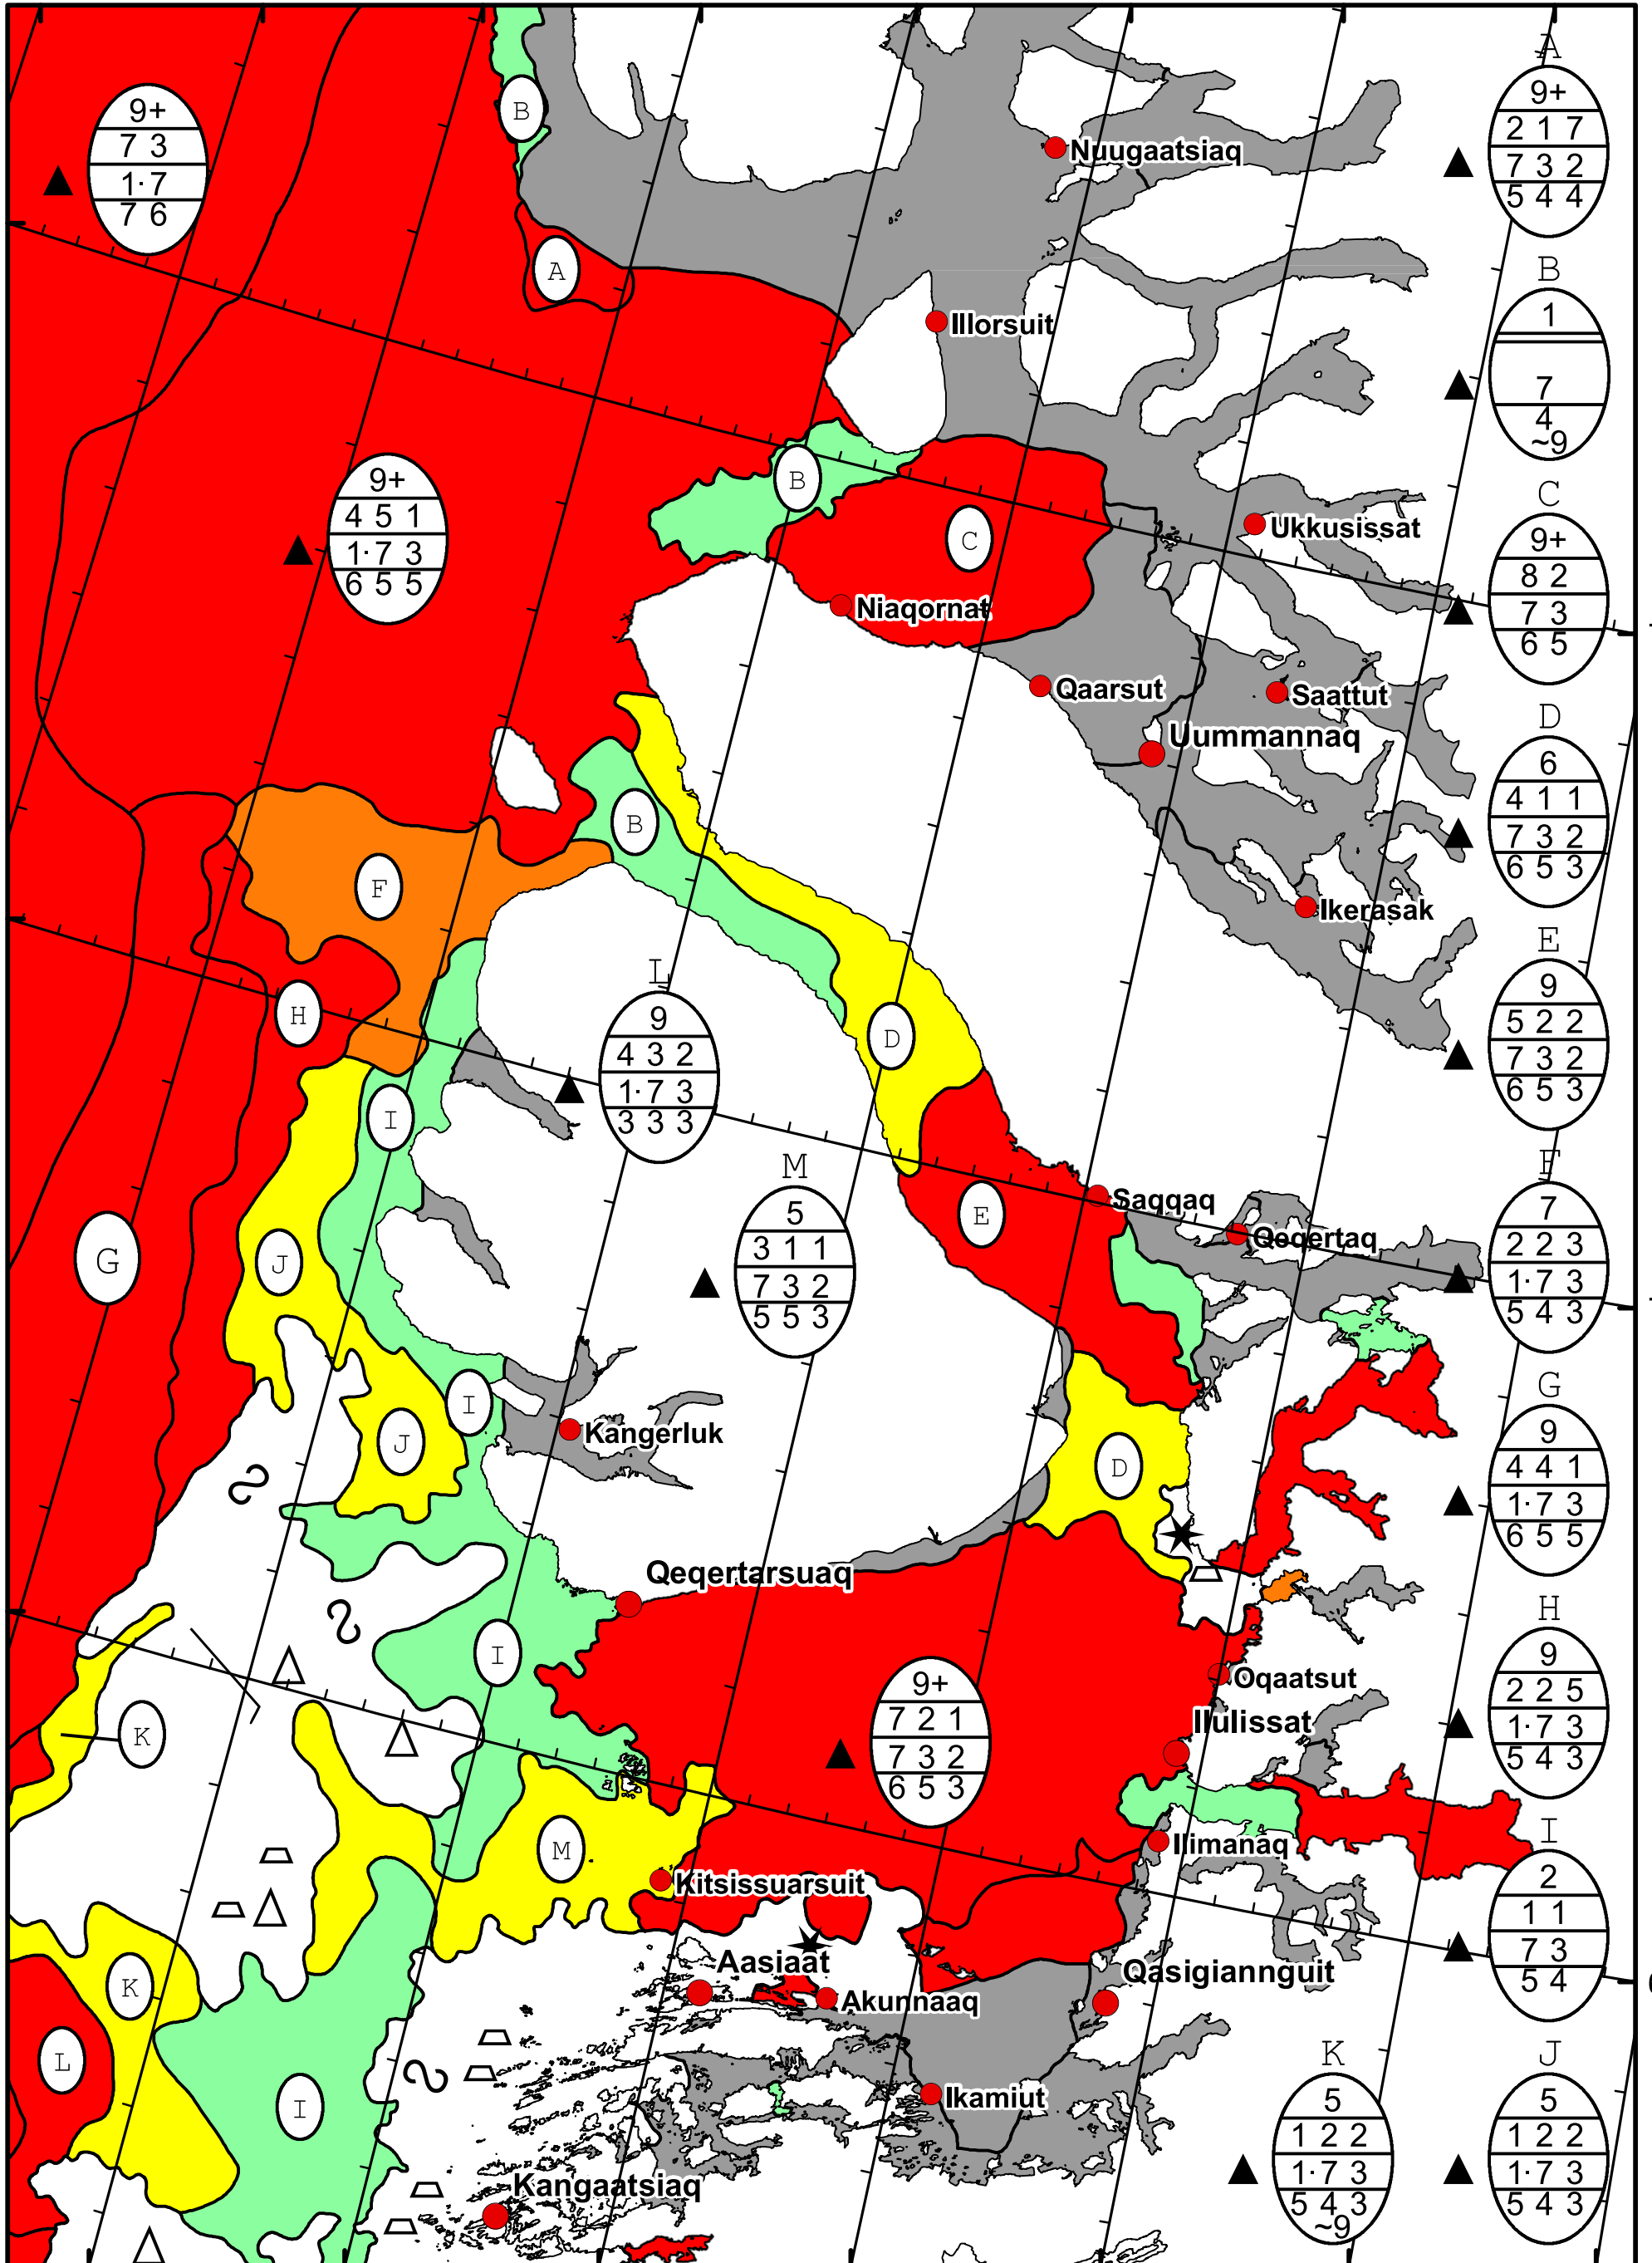

58°W 57°W 56°W 55°W 54°W 53°W 52°W 51°W

71°N

70°N

69°N

71°N

70°N

69°N

DMI
Ice Service

West Greenland Ice Chart
Danish Meteorological Institute Valid: 10 April 2024, 21:00 UTC