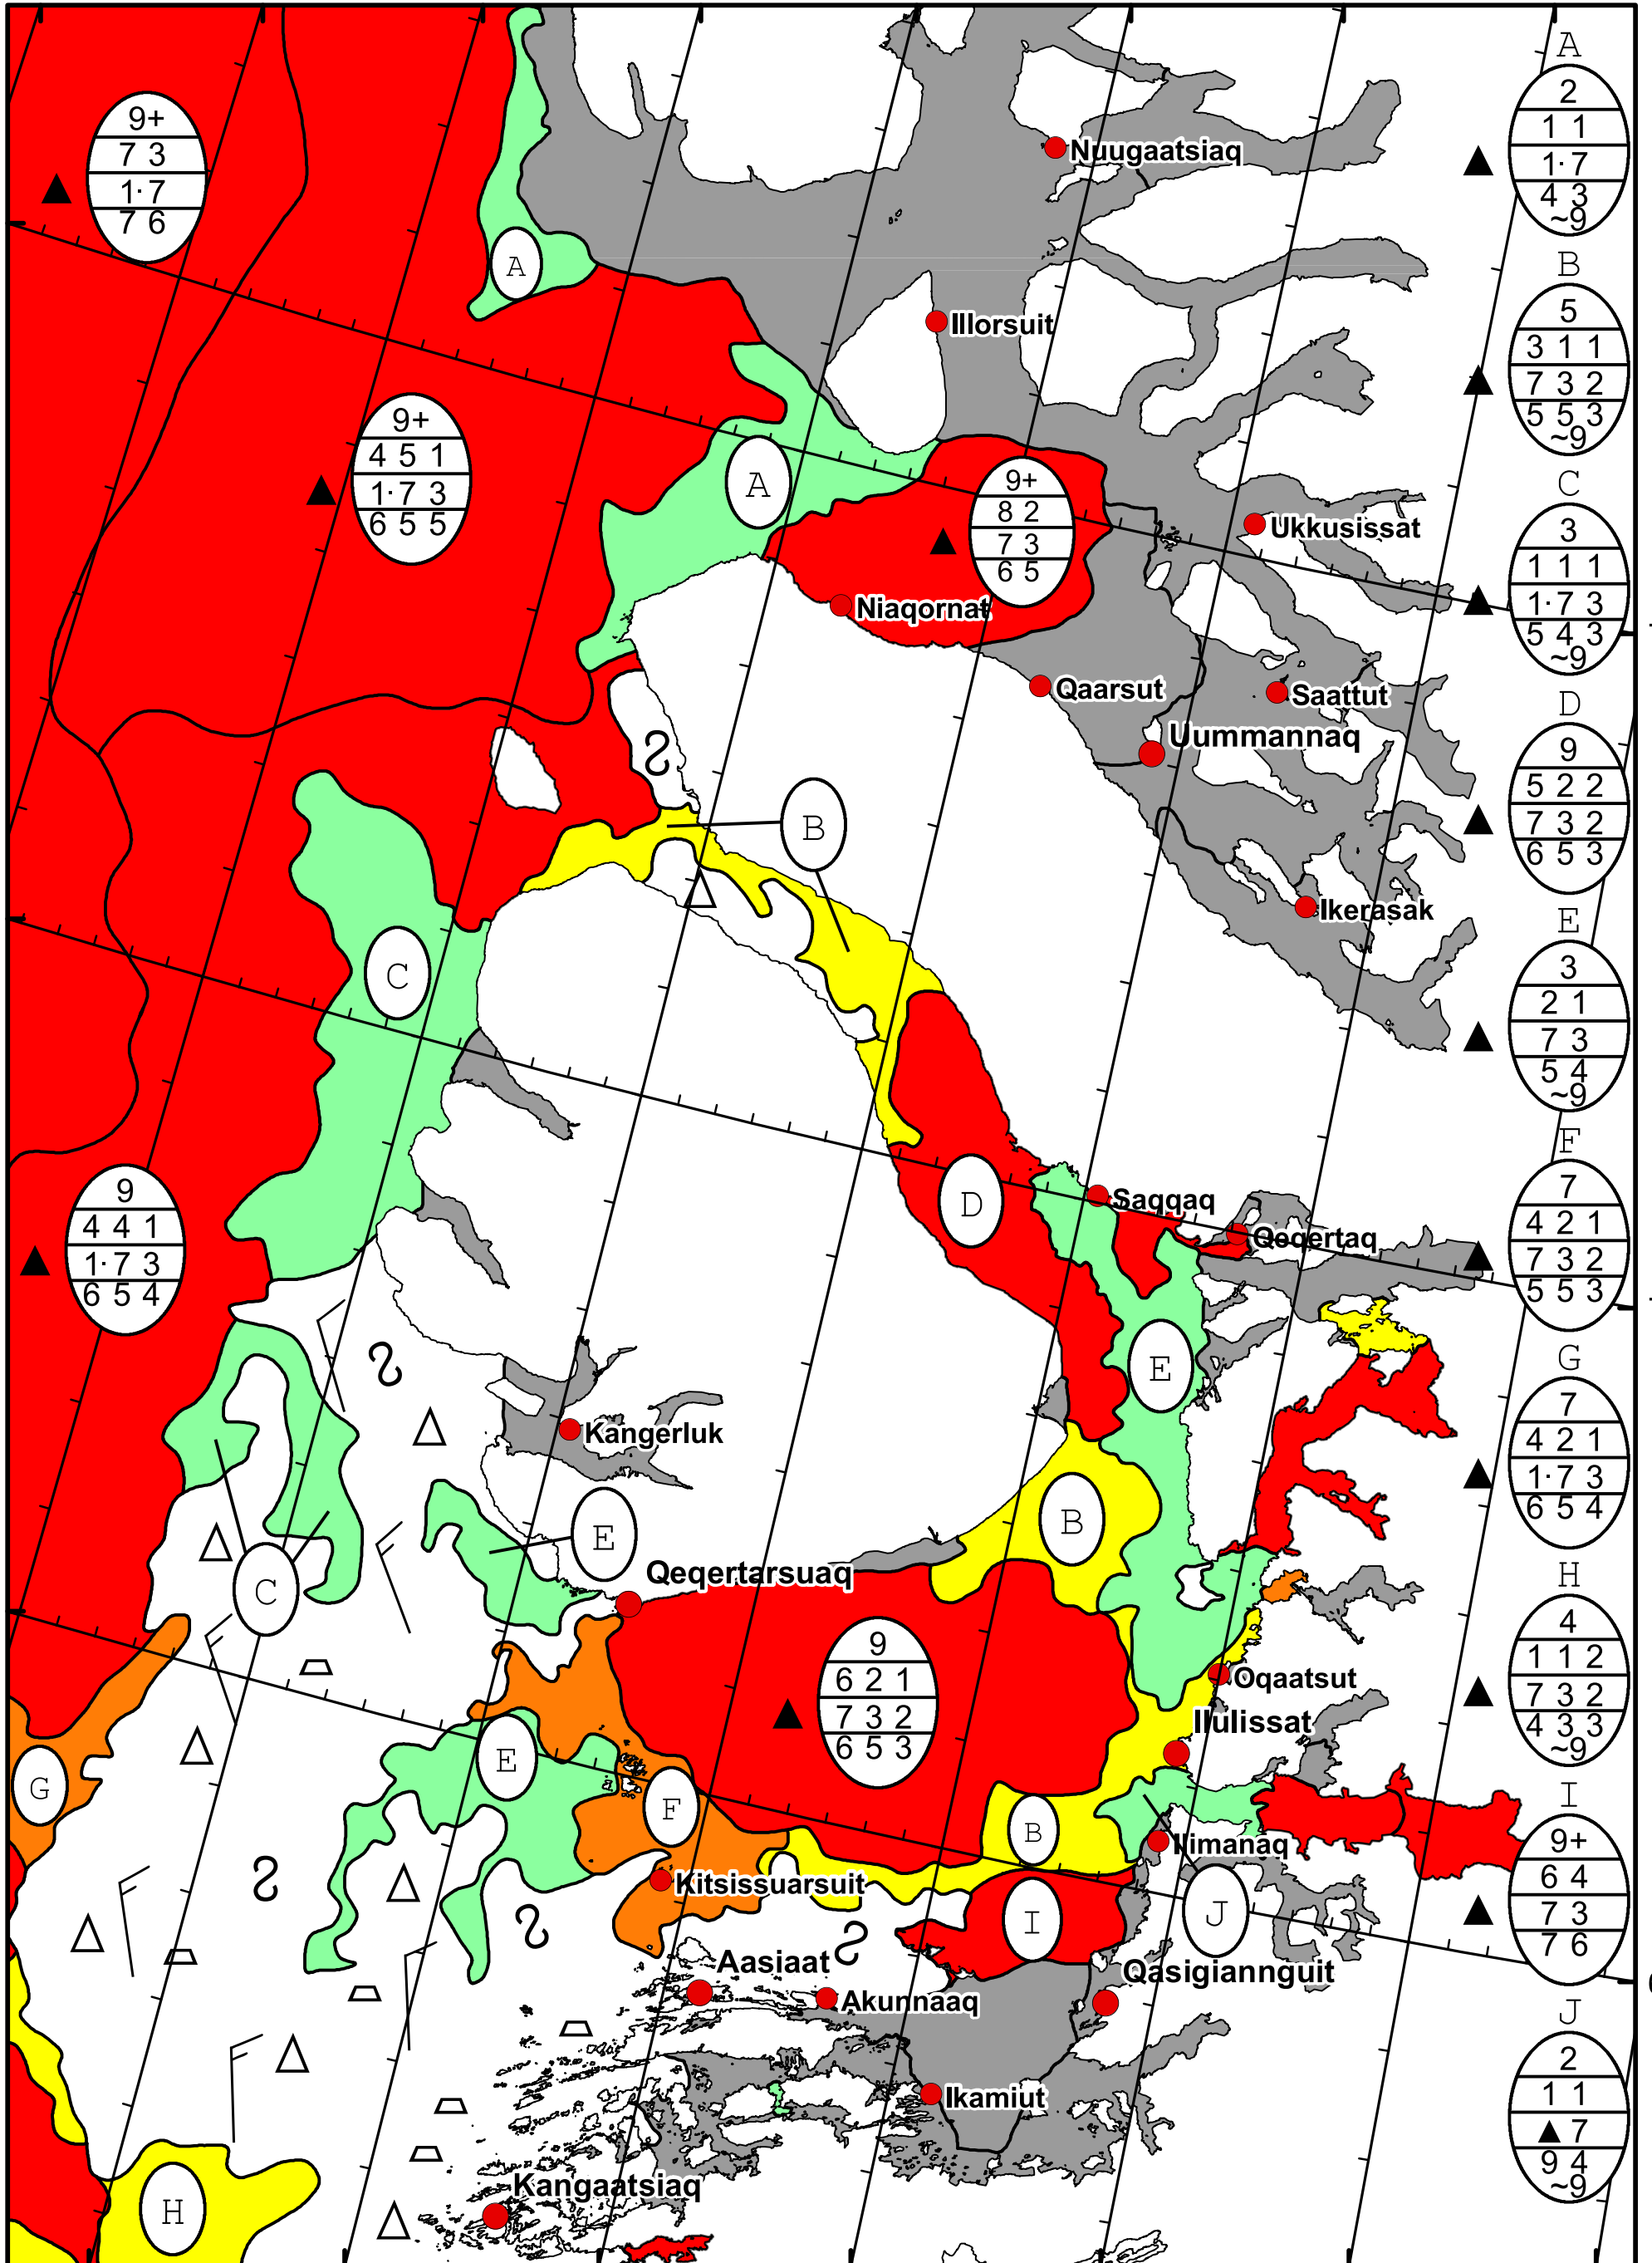

58°W 57°W 56°W 55°W 54°W 53°W 52°W 51°W

71°N

70°N

69°N

71°N

70°N

69°N

DMI
 Ice Service

West Greenland Ice Chart
 Danish Meteorological Institute Valid: 15 April 2024, 10:15 UTC