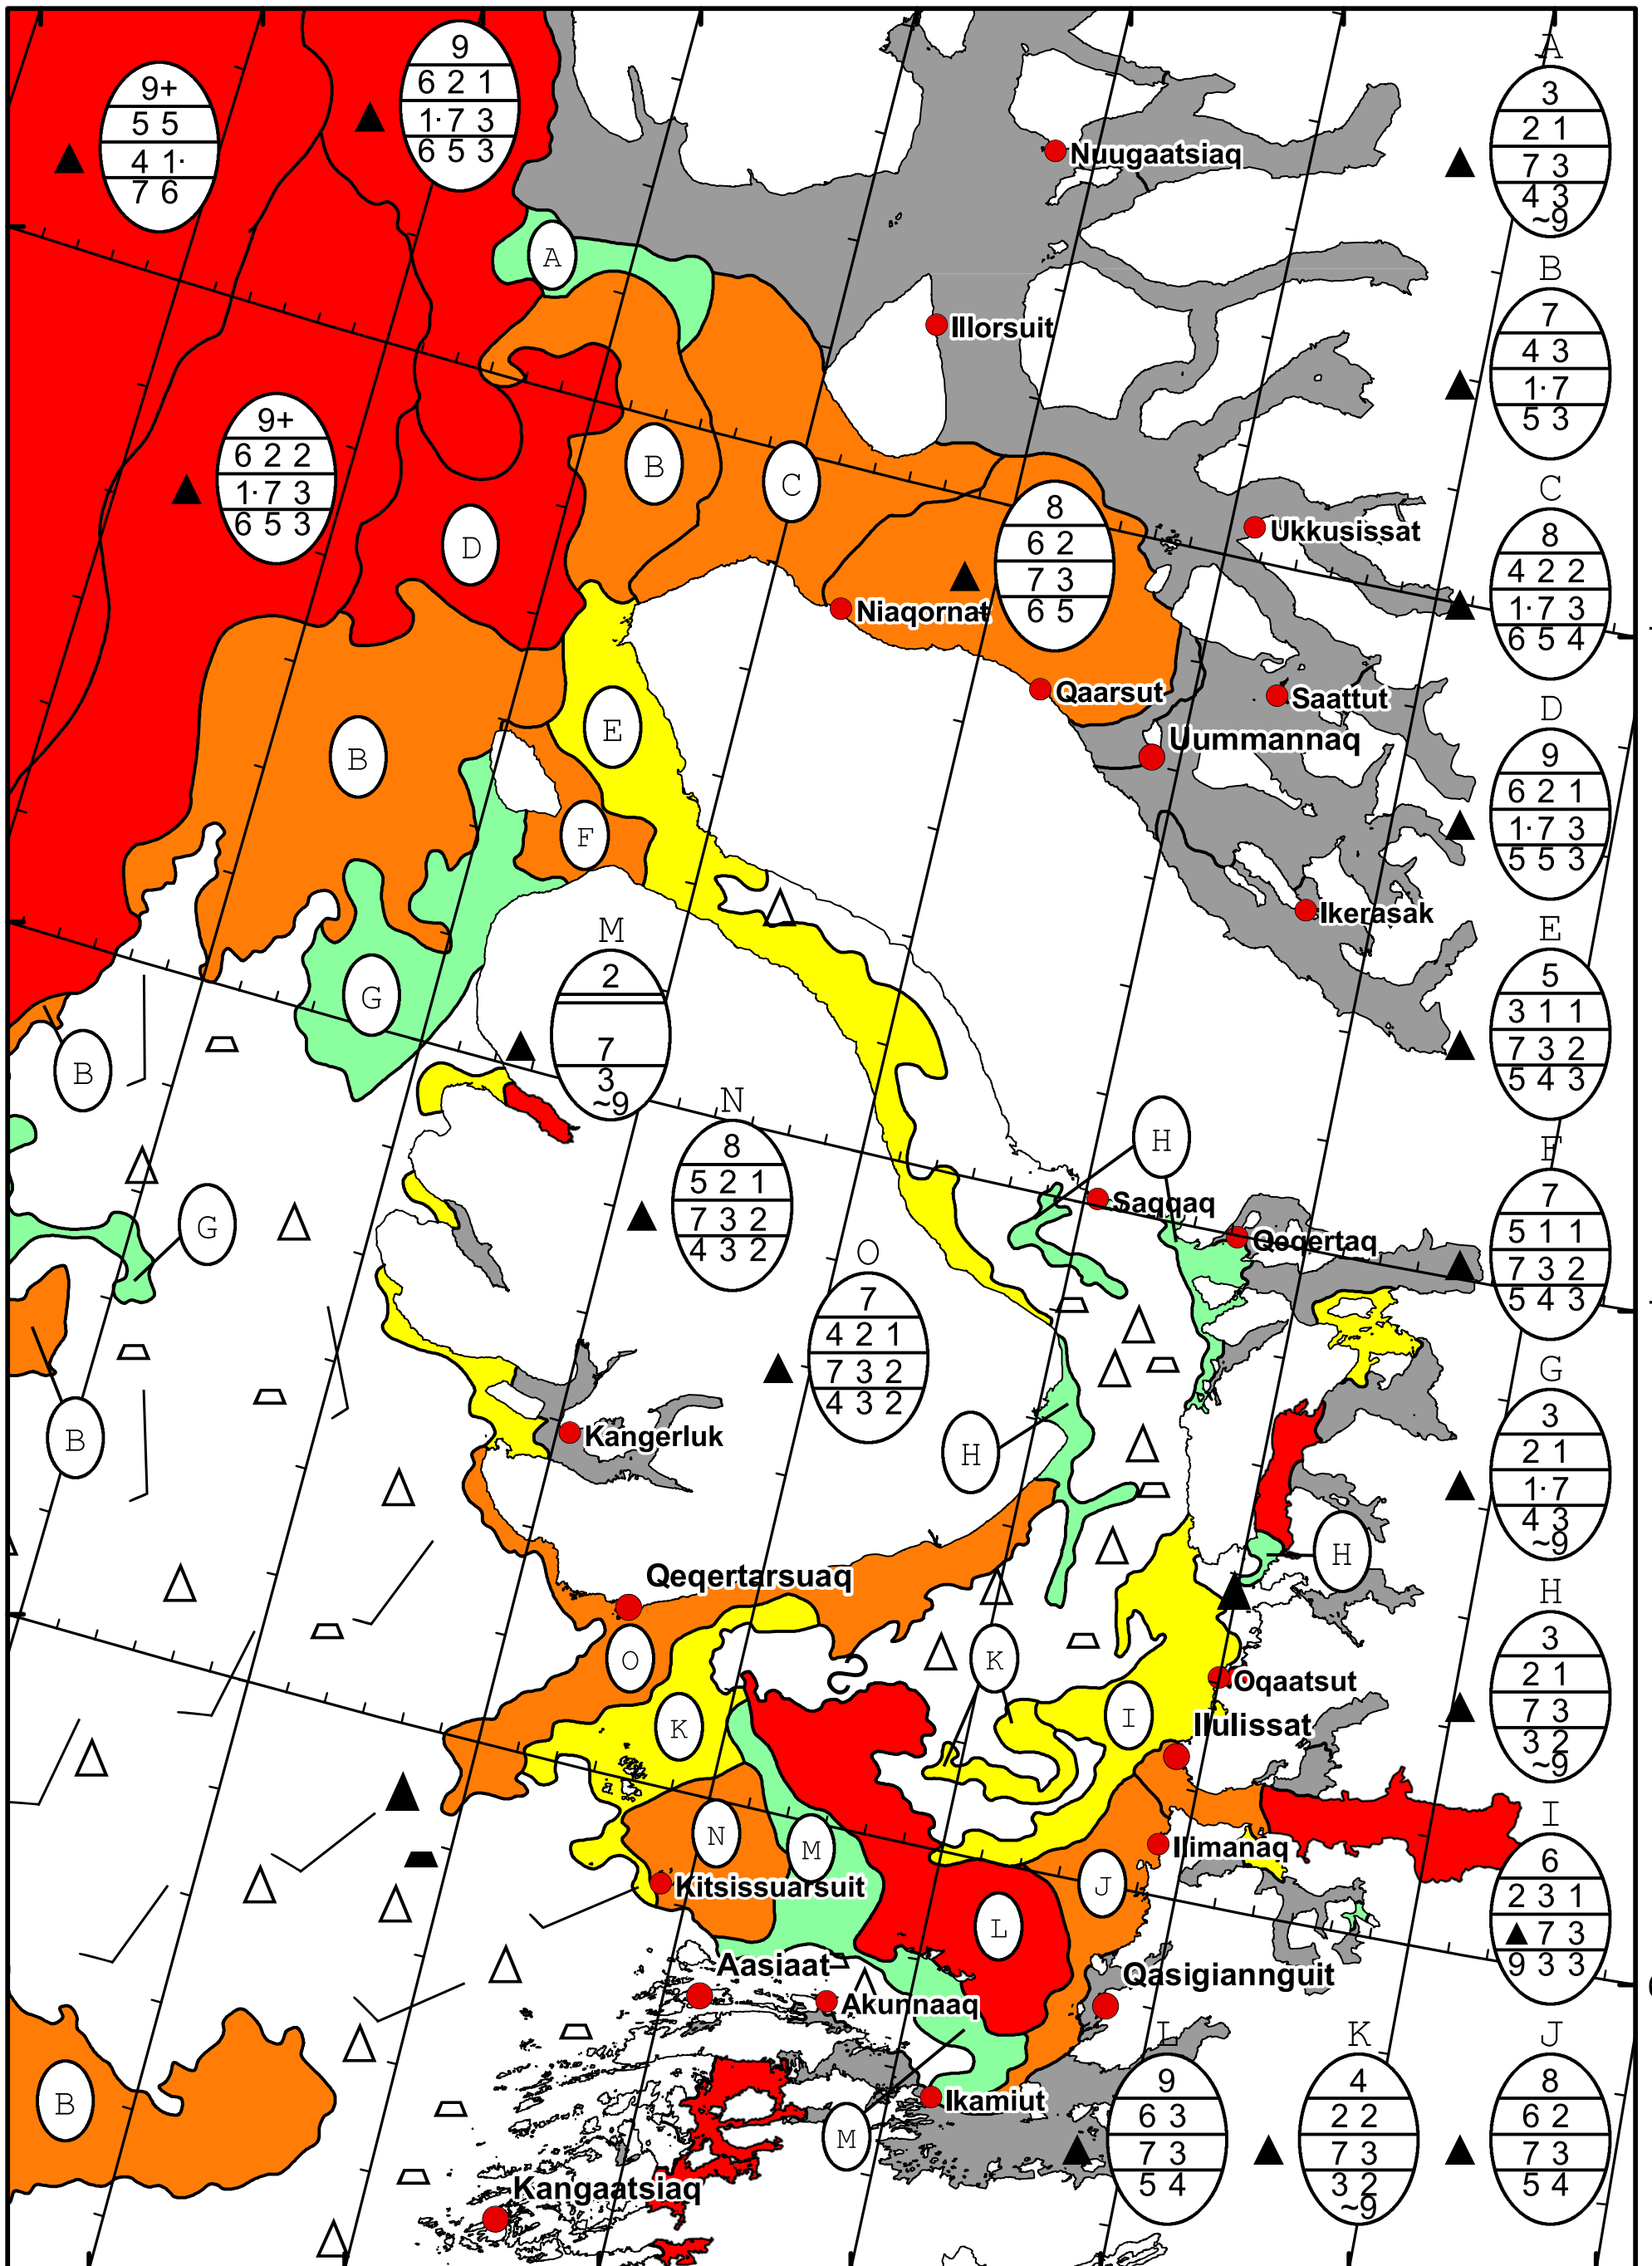

58°W 57°W 56°W 55°W 54°W 53°W 52°W 51°W

71°N

70°N

69°N

71°N

70°N

69°N

West Greenland Ice Chart
Danish Meteorological Institute Valid: 27 April 2024, 21:00 UTC