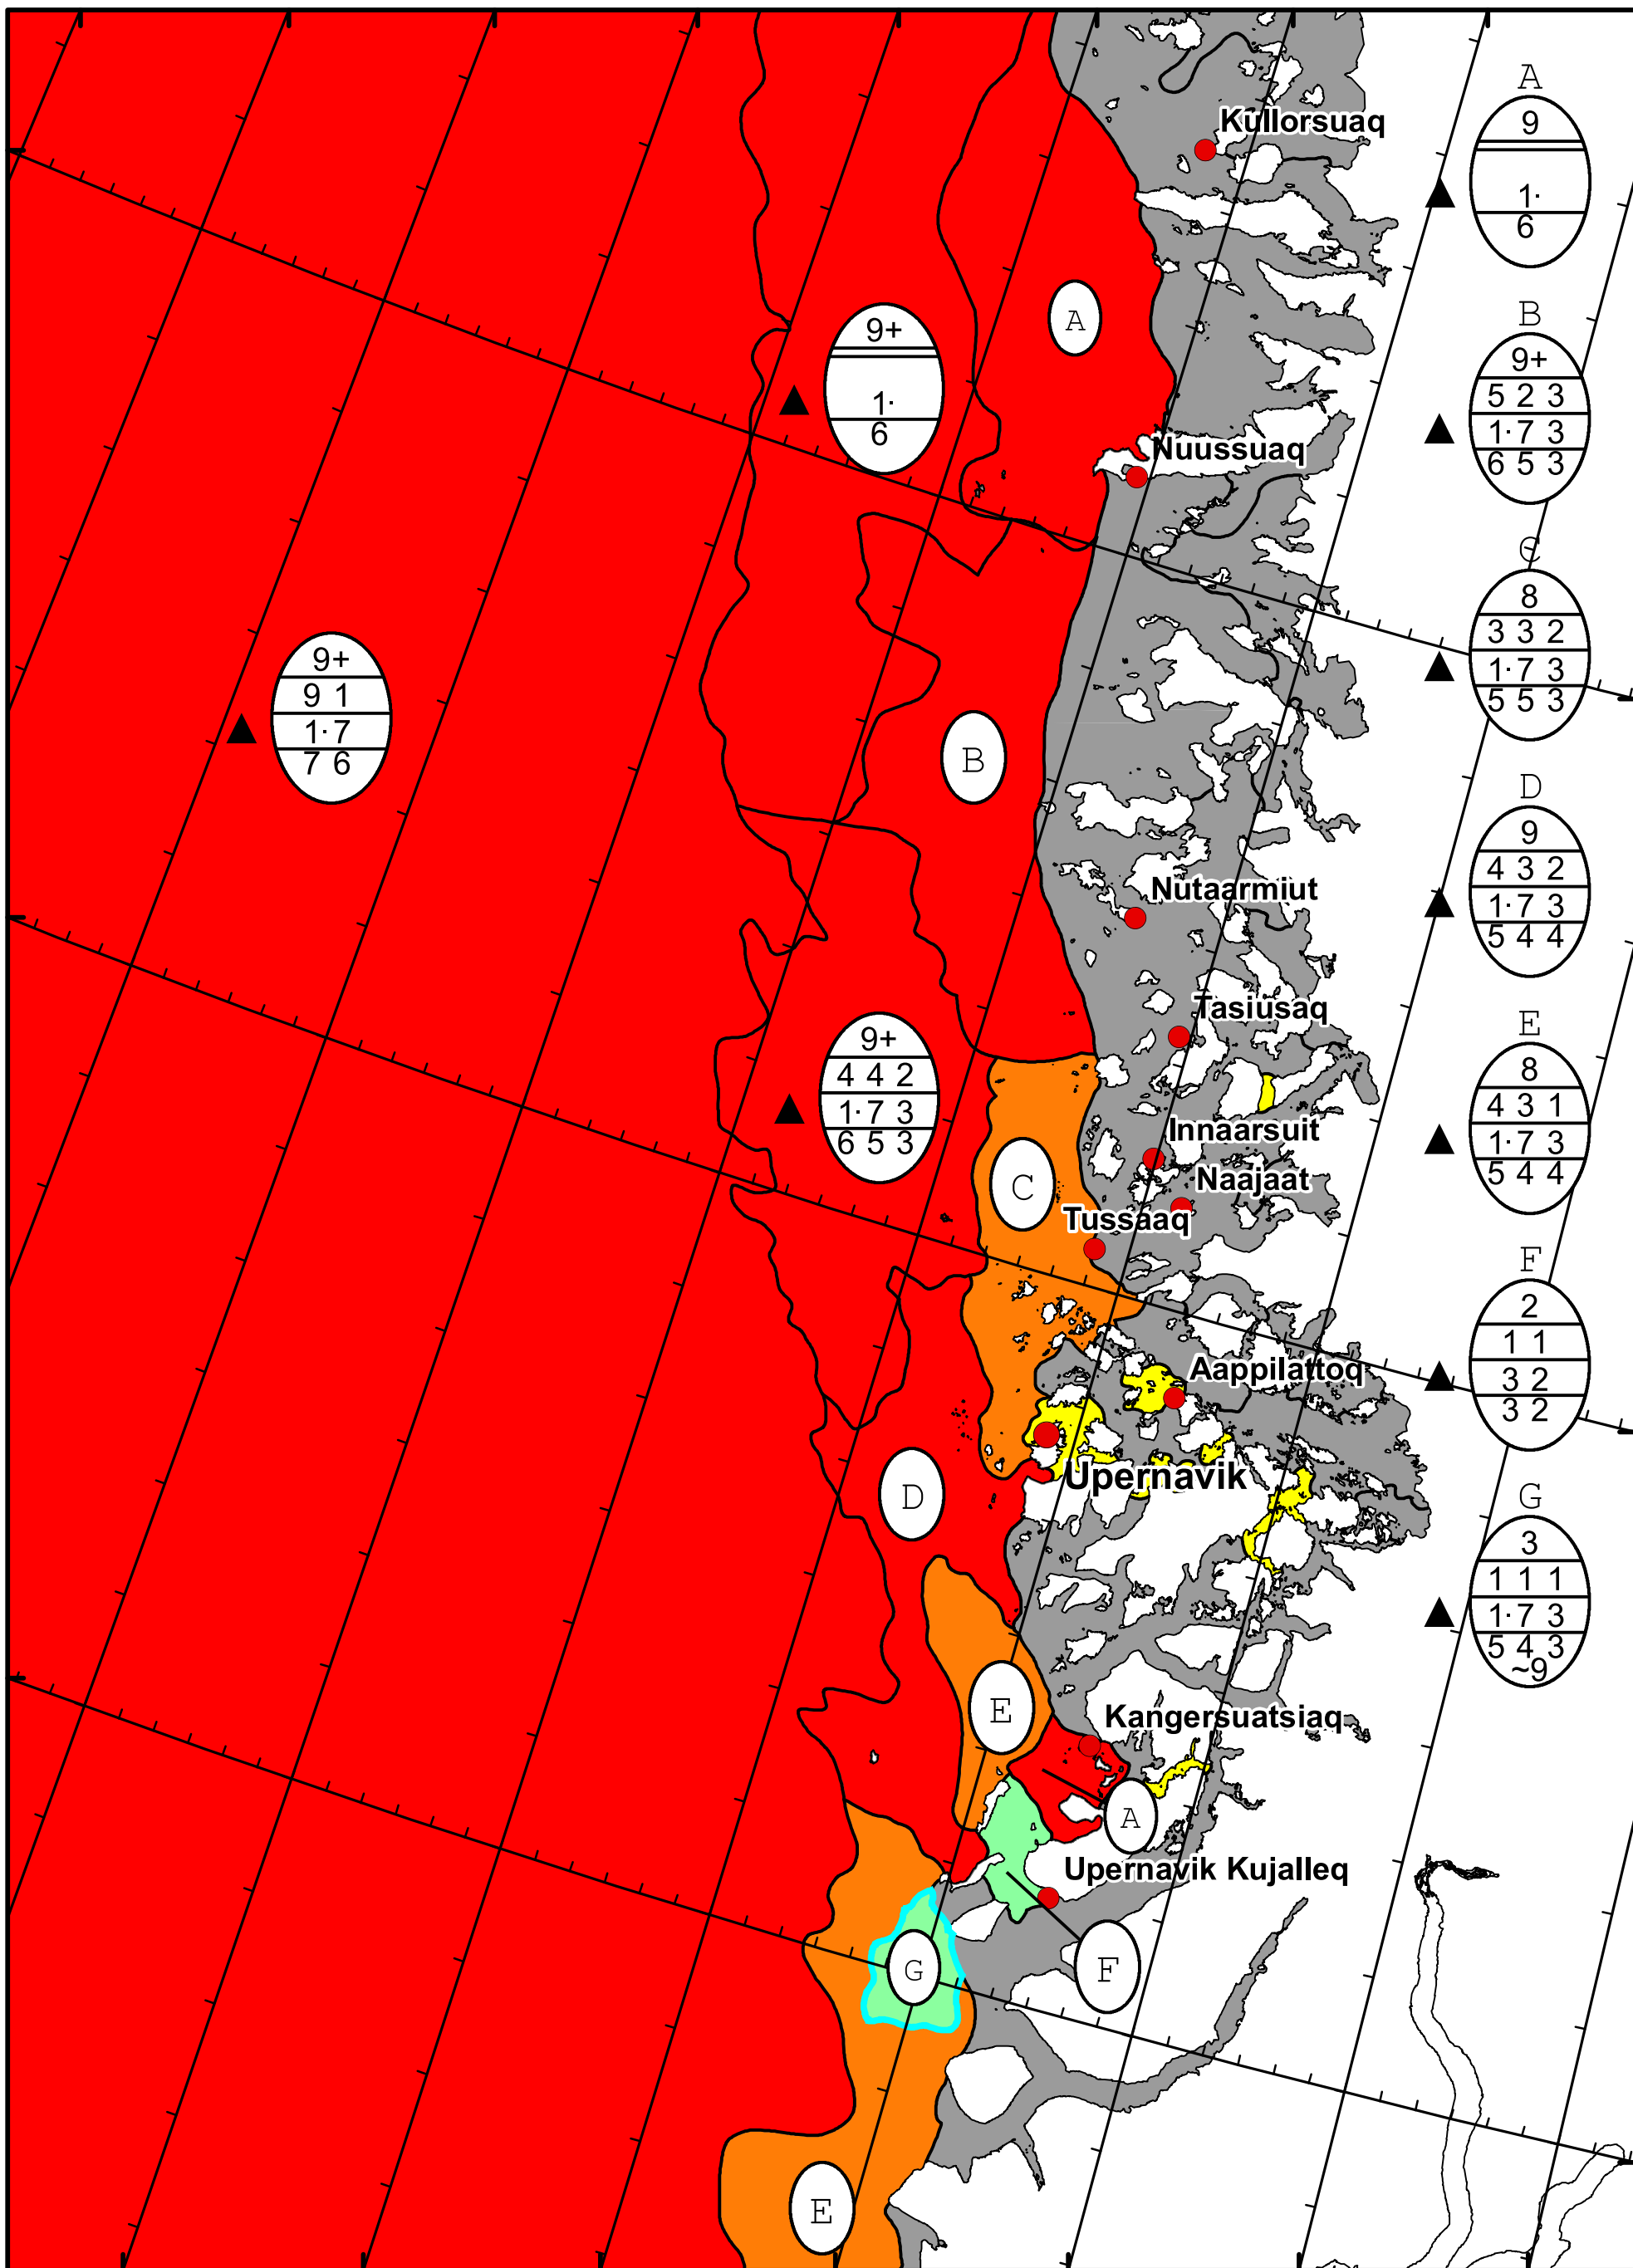

63°W 62°W 61°W 60°W 59°W 58°W 57°W 56°W

74°N

73°N

72°N

74°N

73°N

72°N

DMI
Ice Service

West Greenland Ice Chart

Danish Meteorological Institute

Valid: 16 April 2024, 10:55 UTC