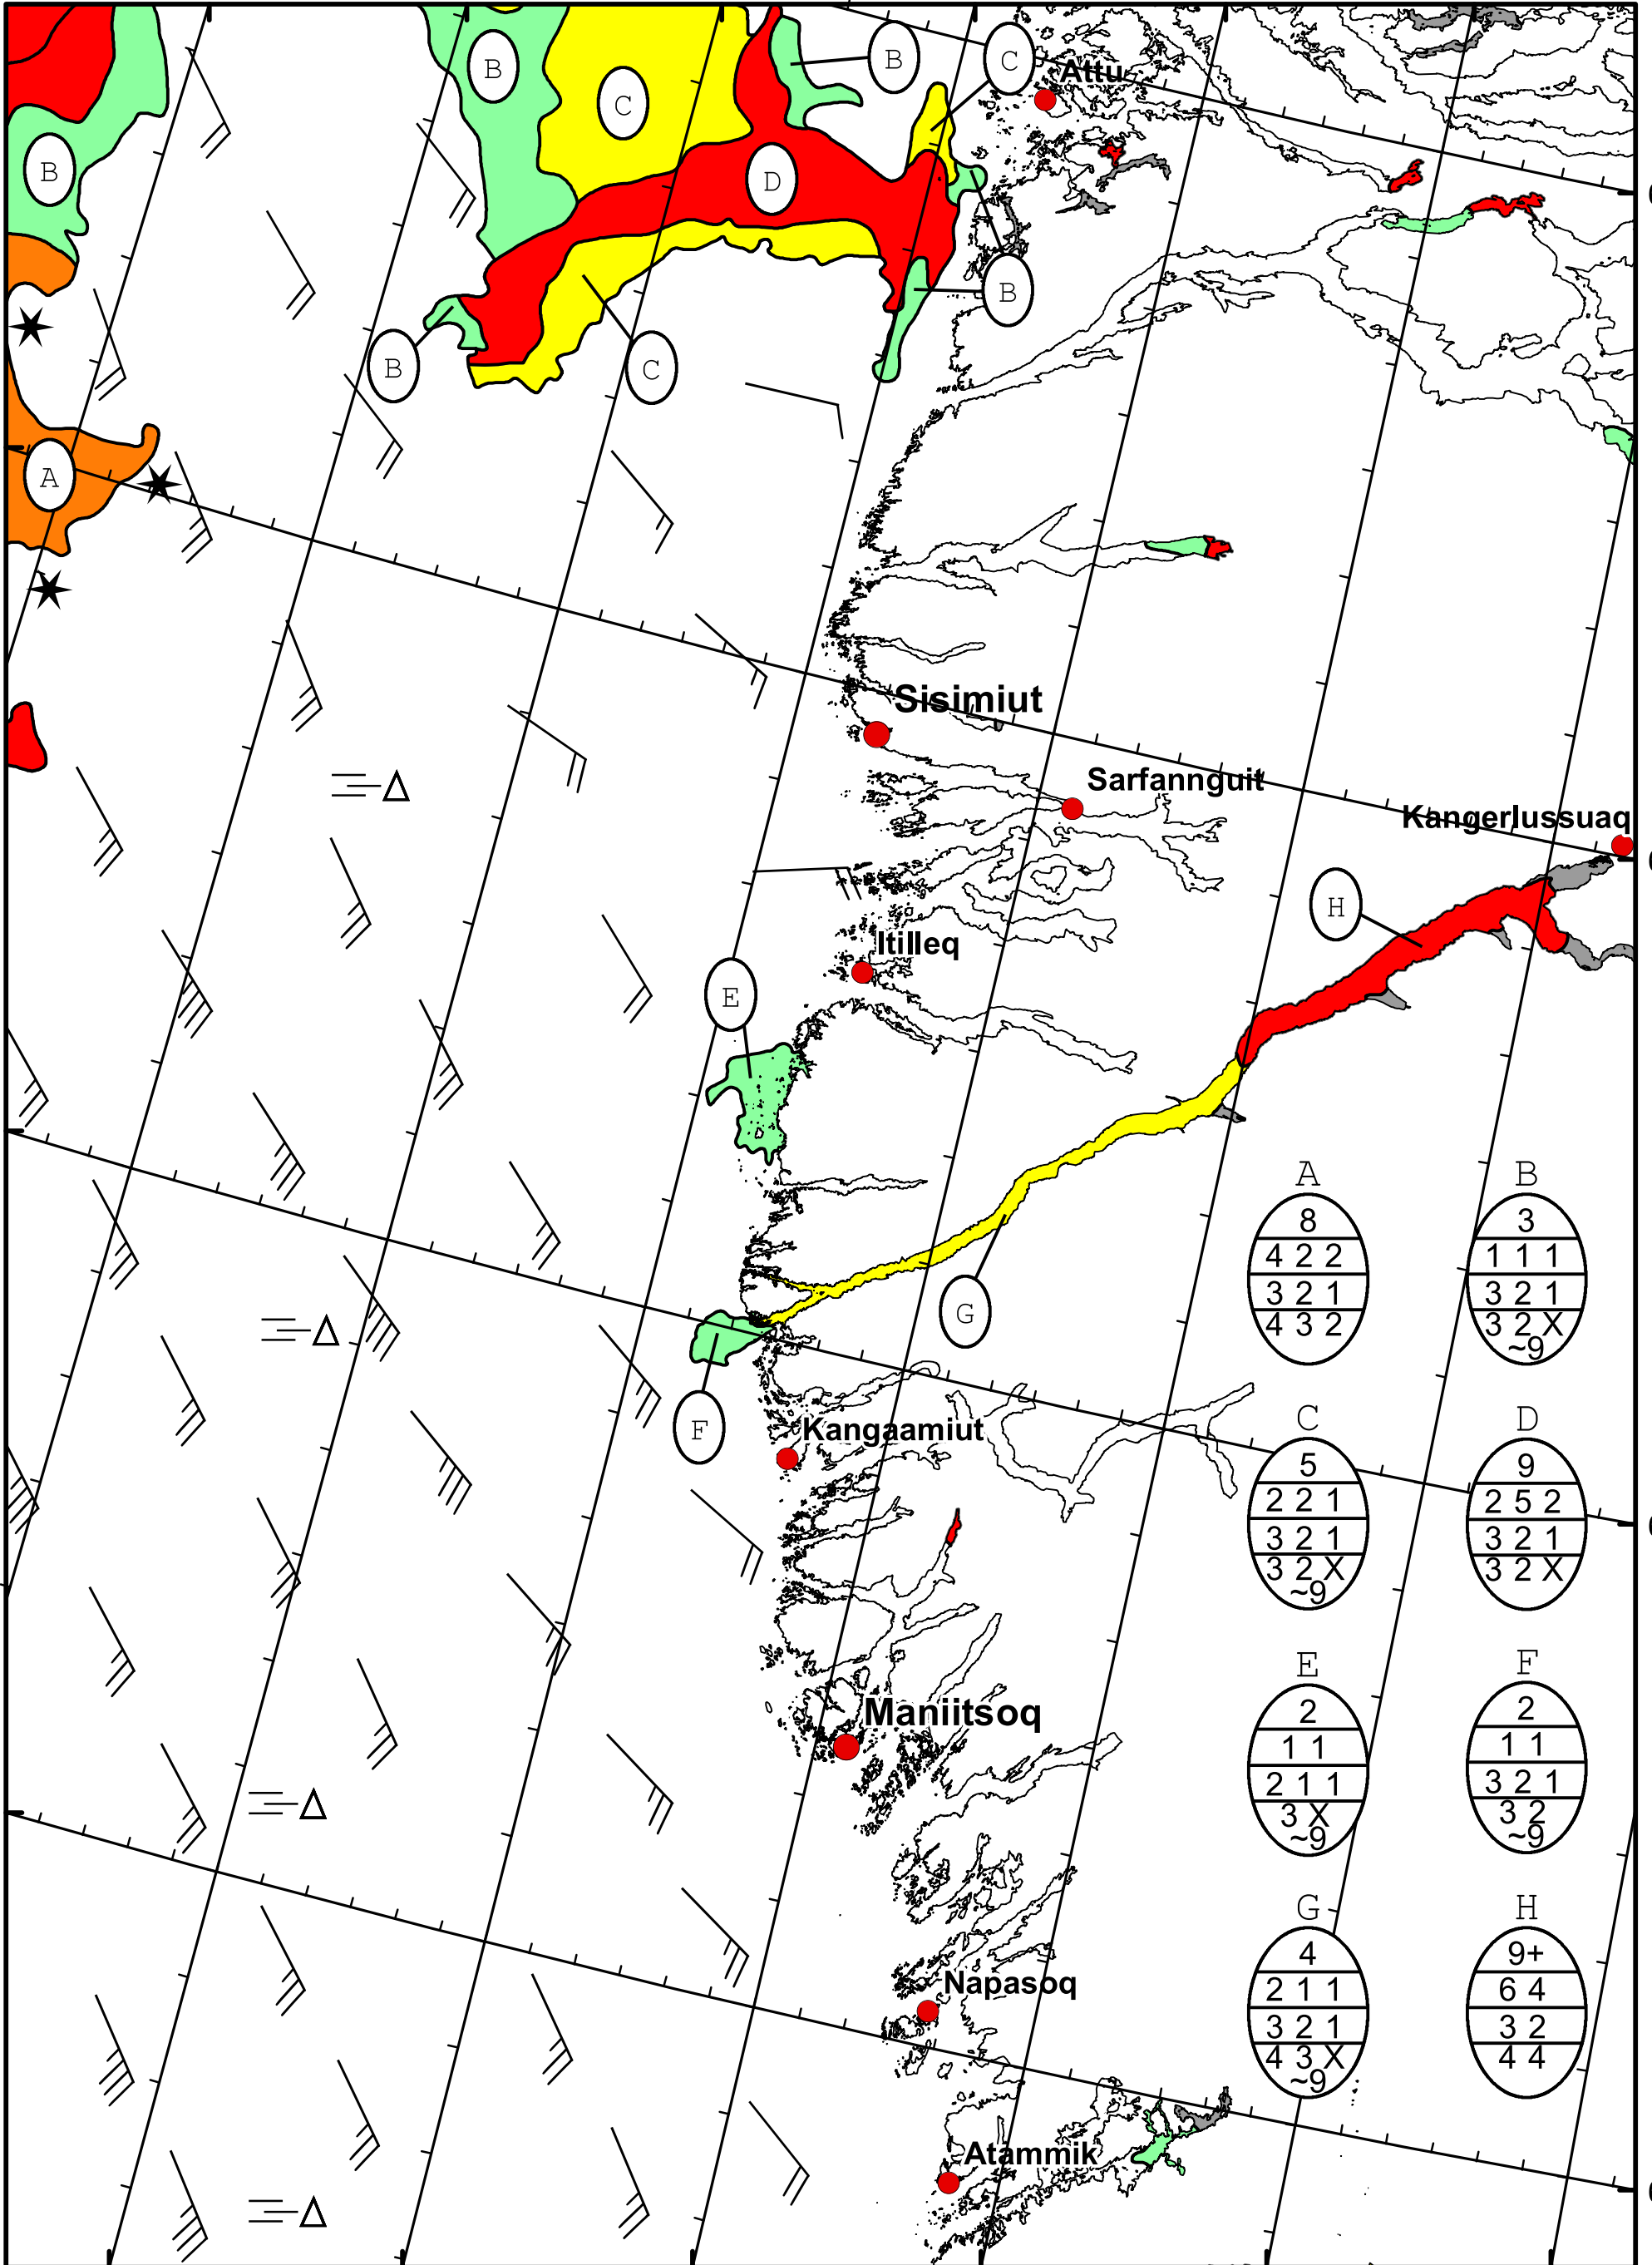

57°W 56°W 55°W 54°W 53°W 52°W

67°N

68°N

66°N

67°N

65°N

66°N

65°N

West Greenland Ice Chart

DMI

Ice Service

Danish Meteorological Institute

Valid: 16 January 2021, 21:10 UTC