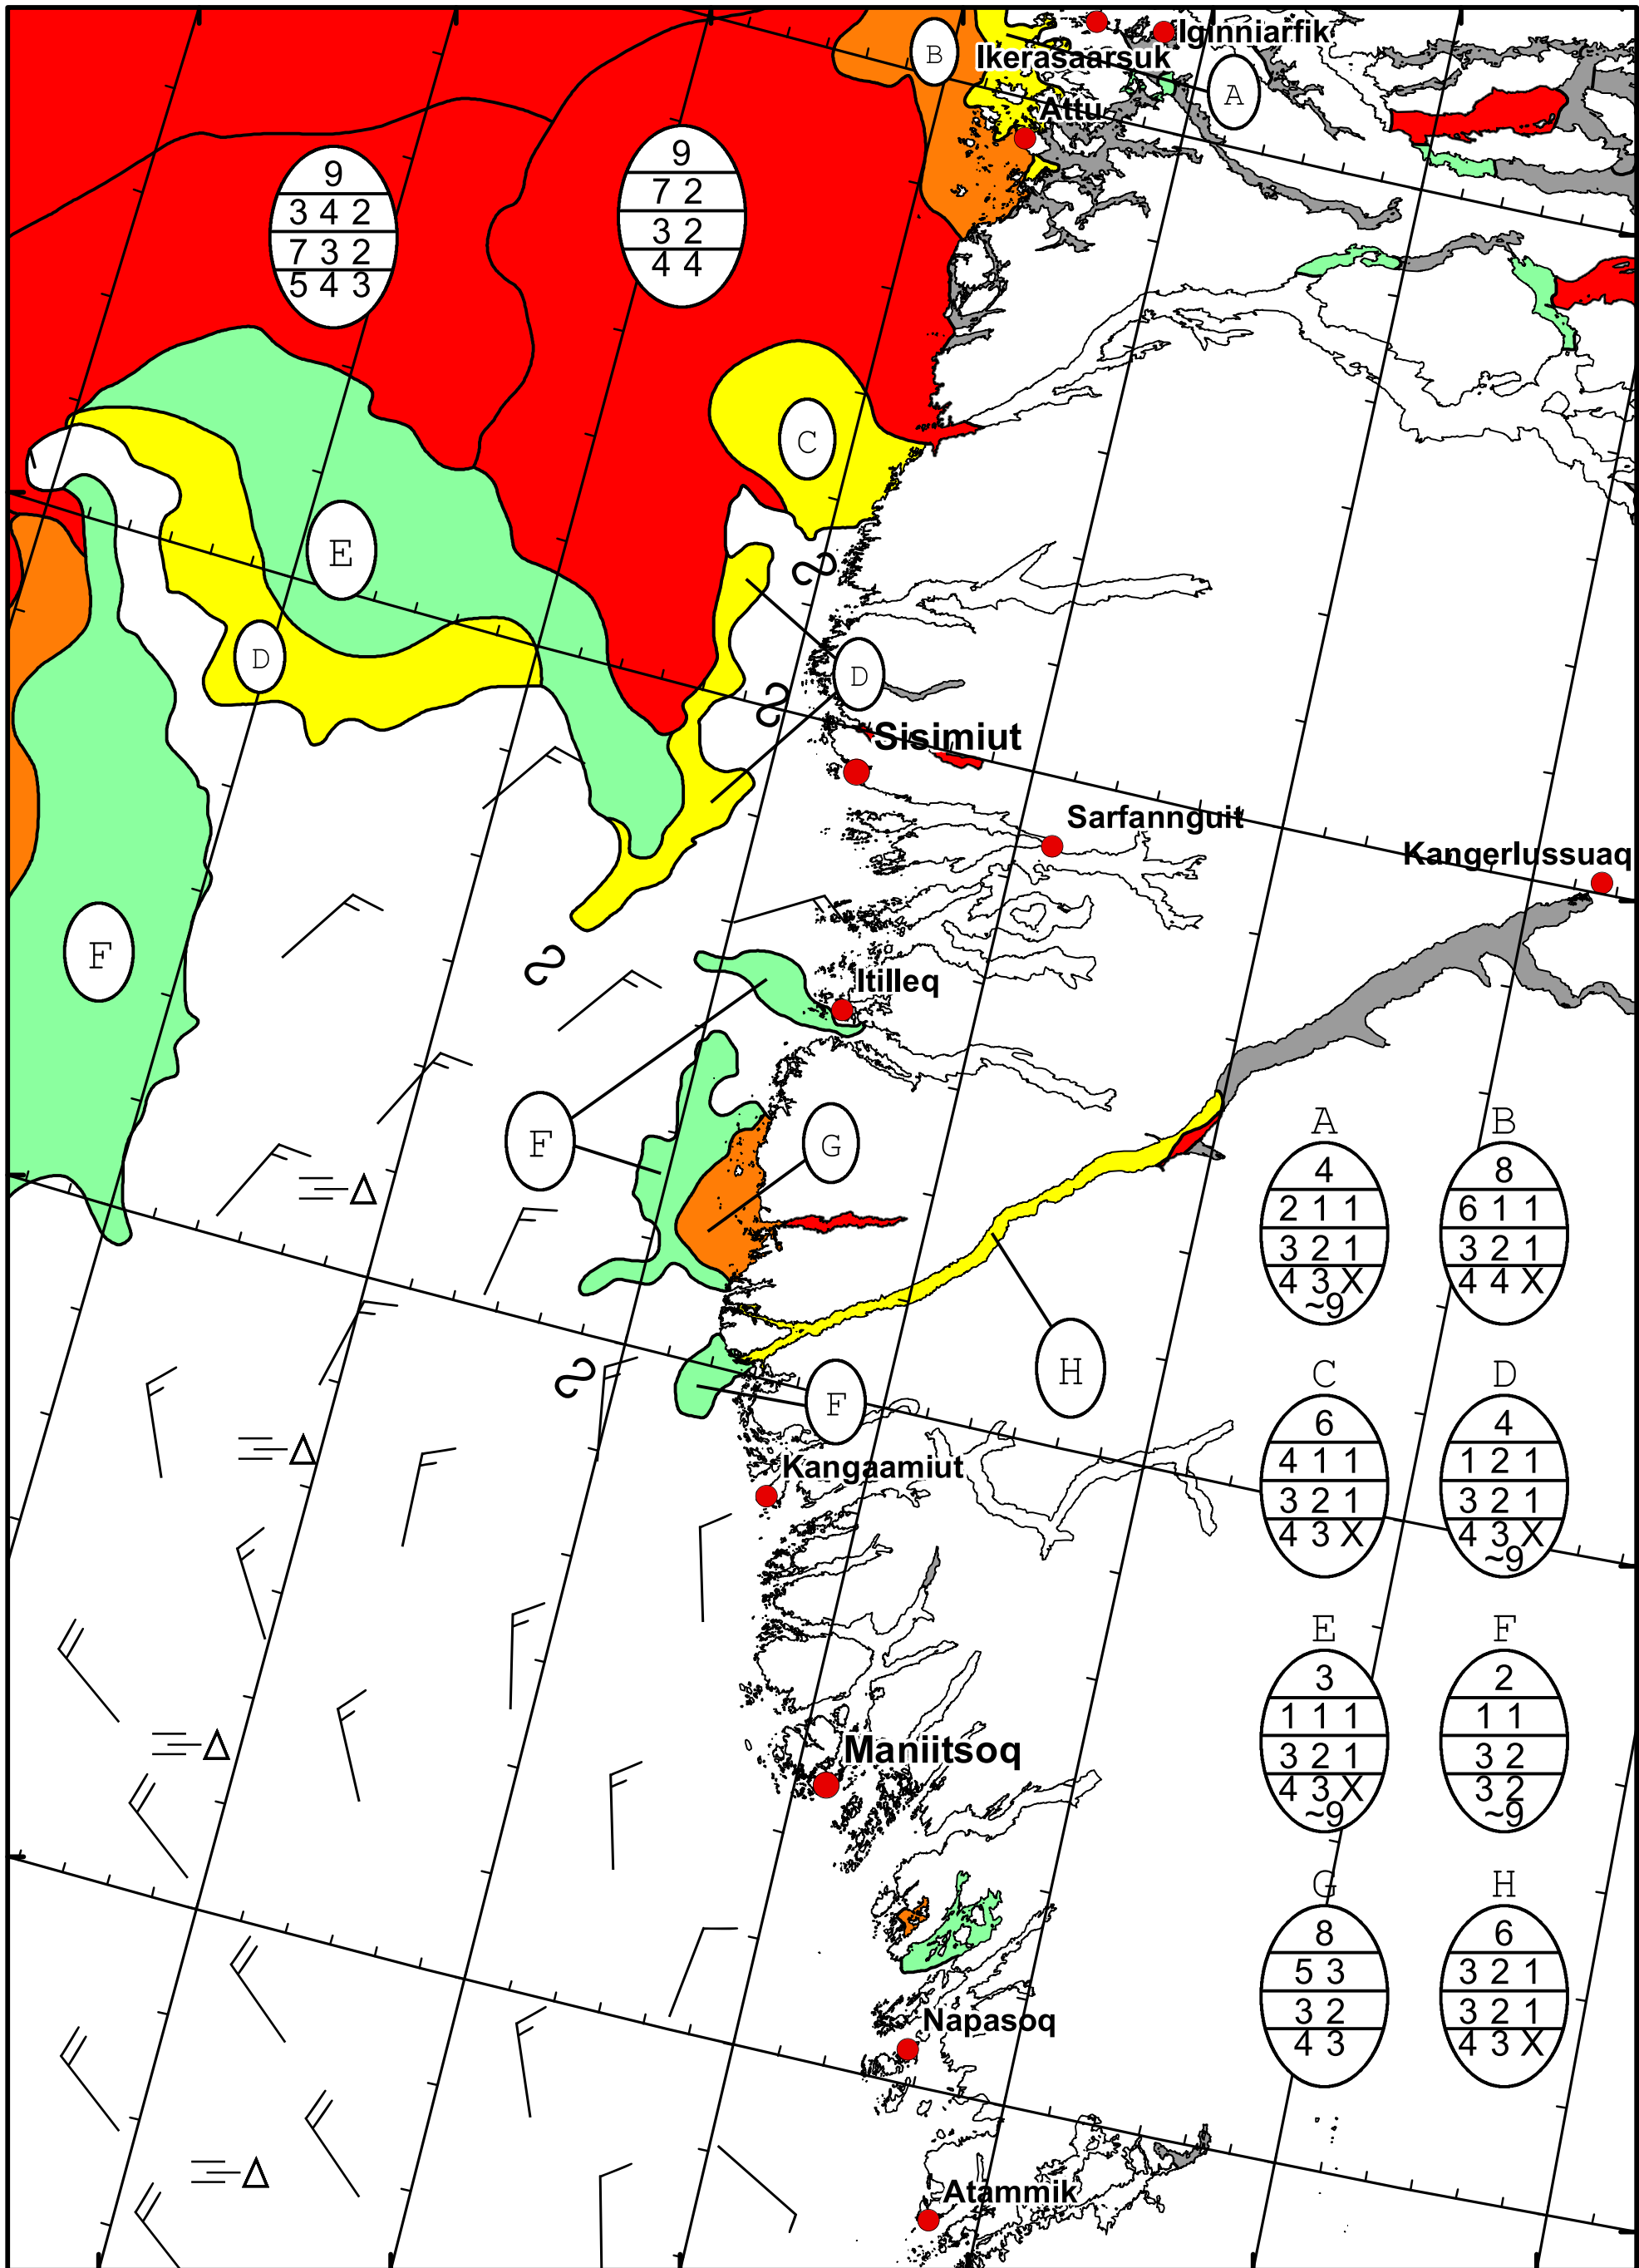

57°W

56°W

55°W

54°W

53°W

52°W

67°N

68°N

66°N

67°N

65°N

66°N

65°N

West Greenland Ice Chart

DMI

Ice Service

Danish Meteorological Institute

Valid: 16 February 2021, 21:10 UTC