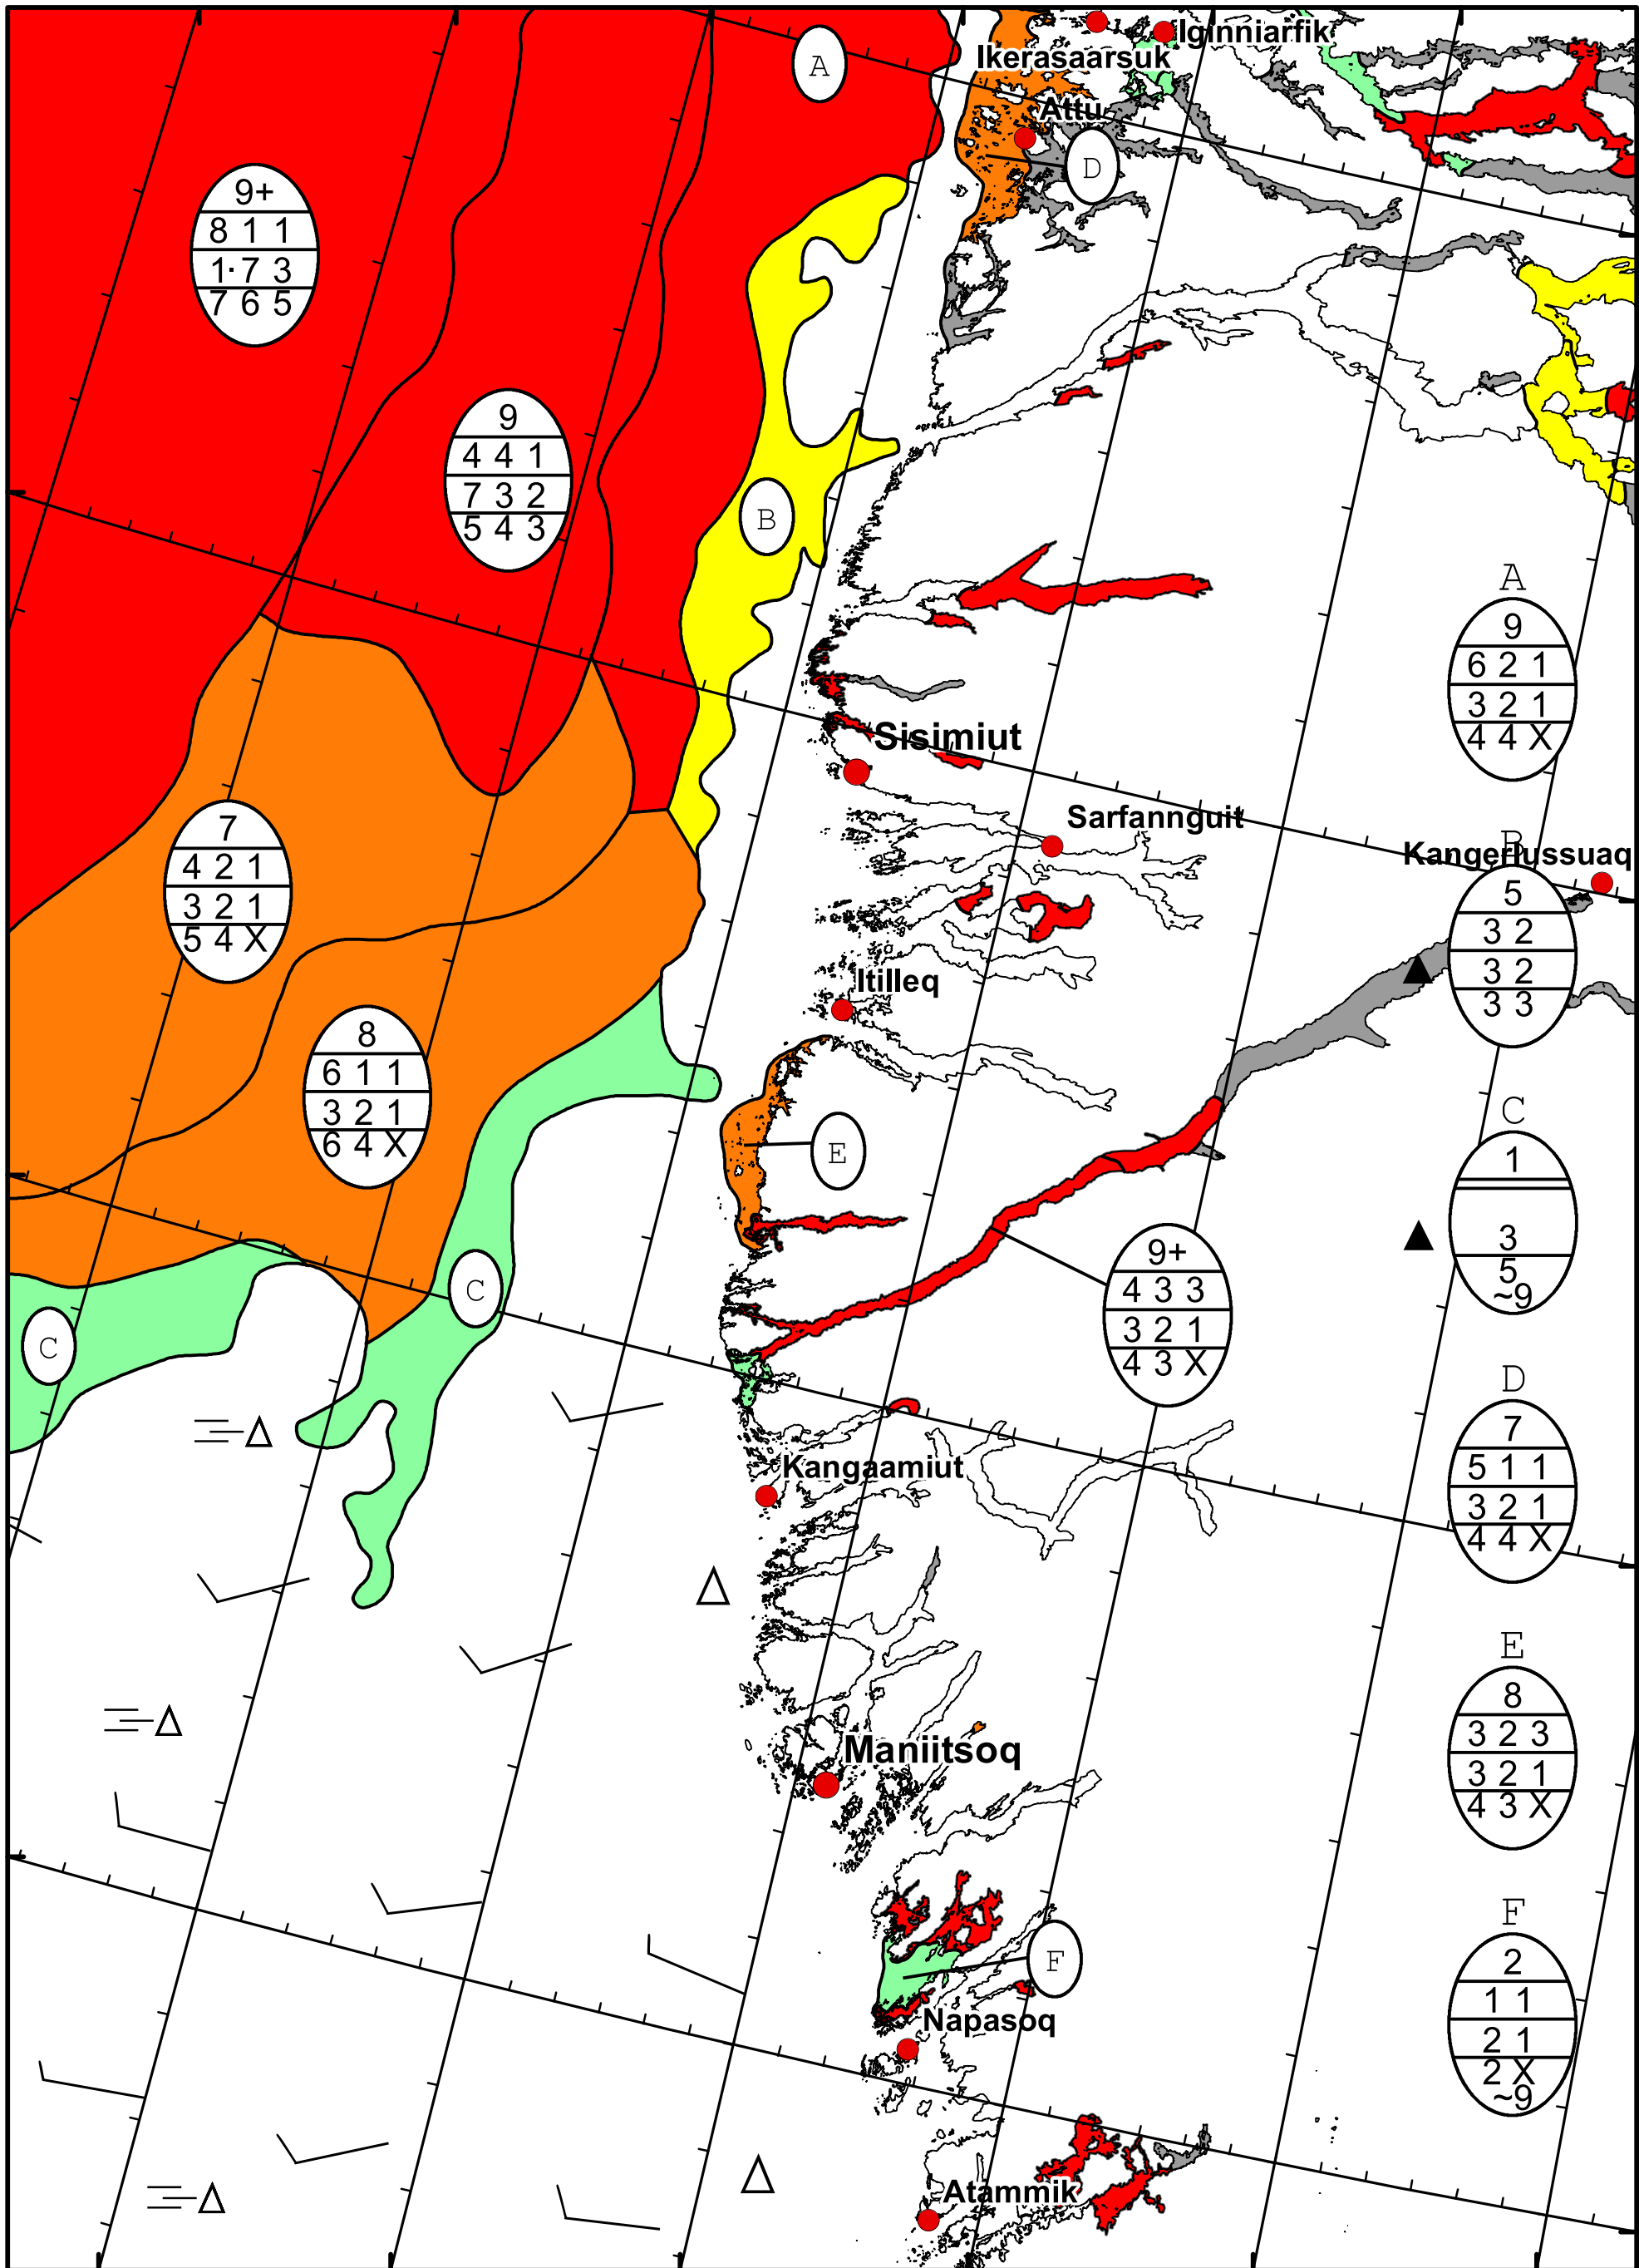

57°W

56°W

55°W

54°W

53°W

52°W

67°N

68°N

66°N

67°N

65°N

66°N

65°N

West Greenland Ice Chart

DMI

Ice Service

Danish Meteorological Institute

Valid: 23 February 2021, 10:20 UTC