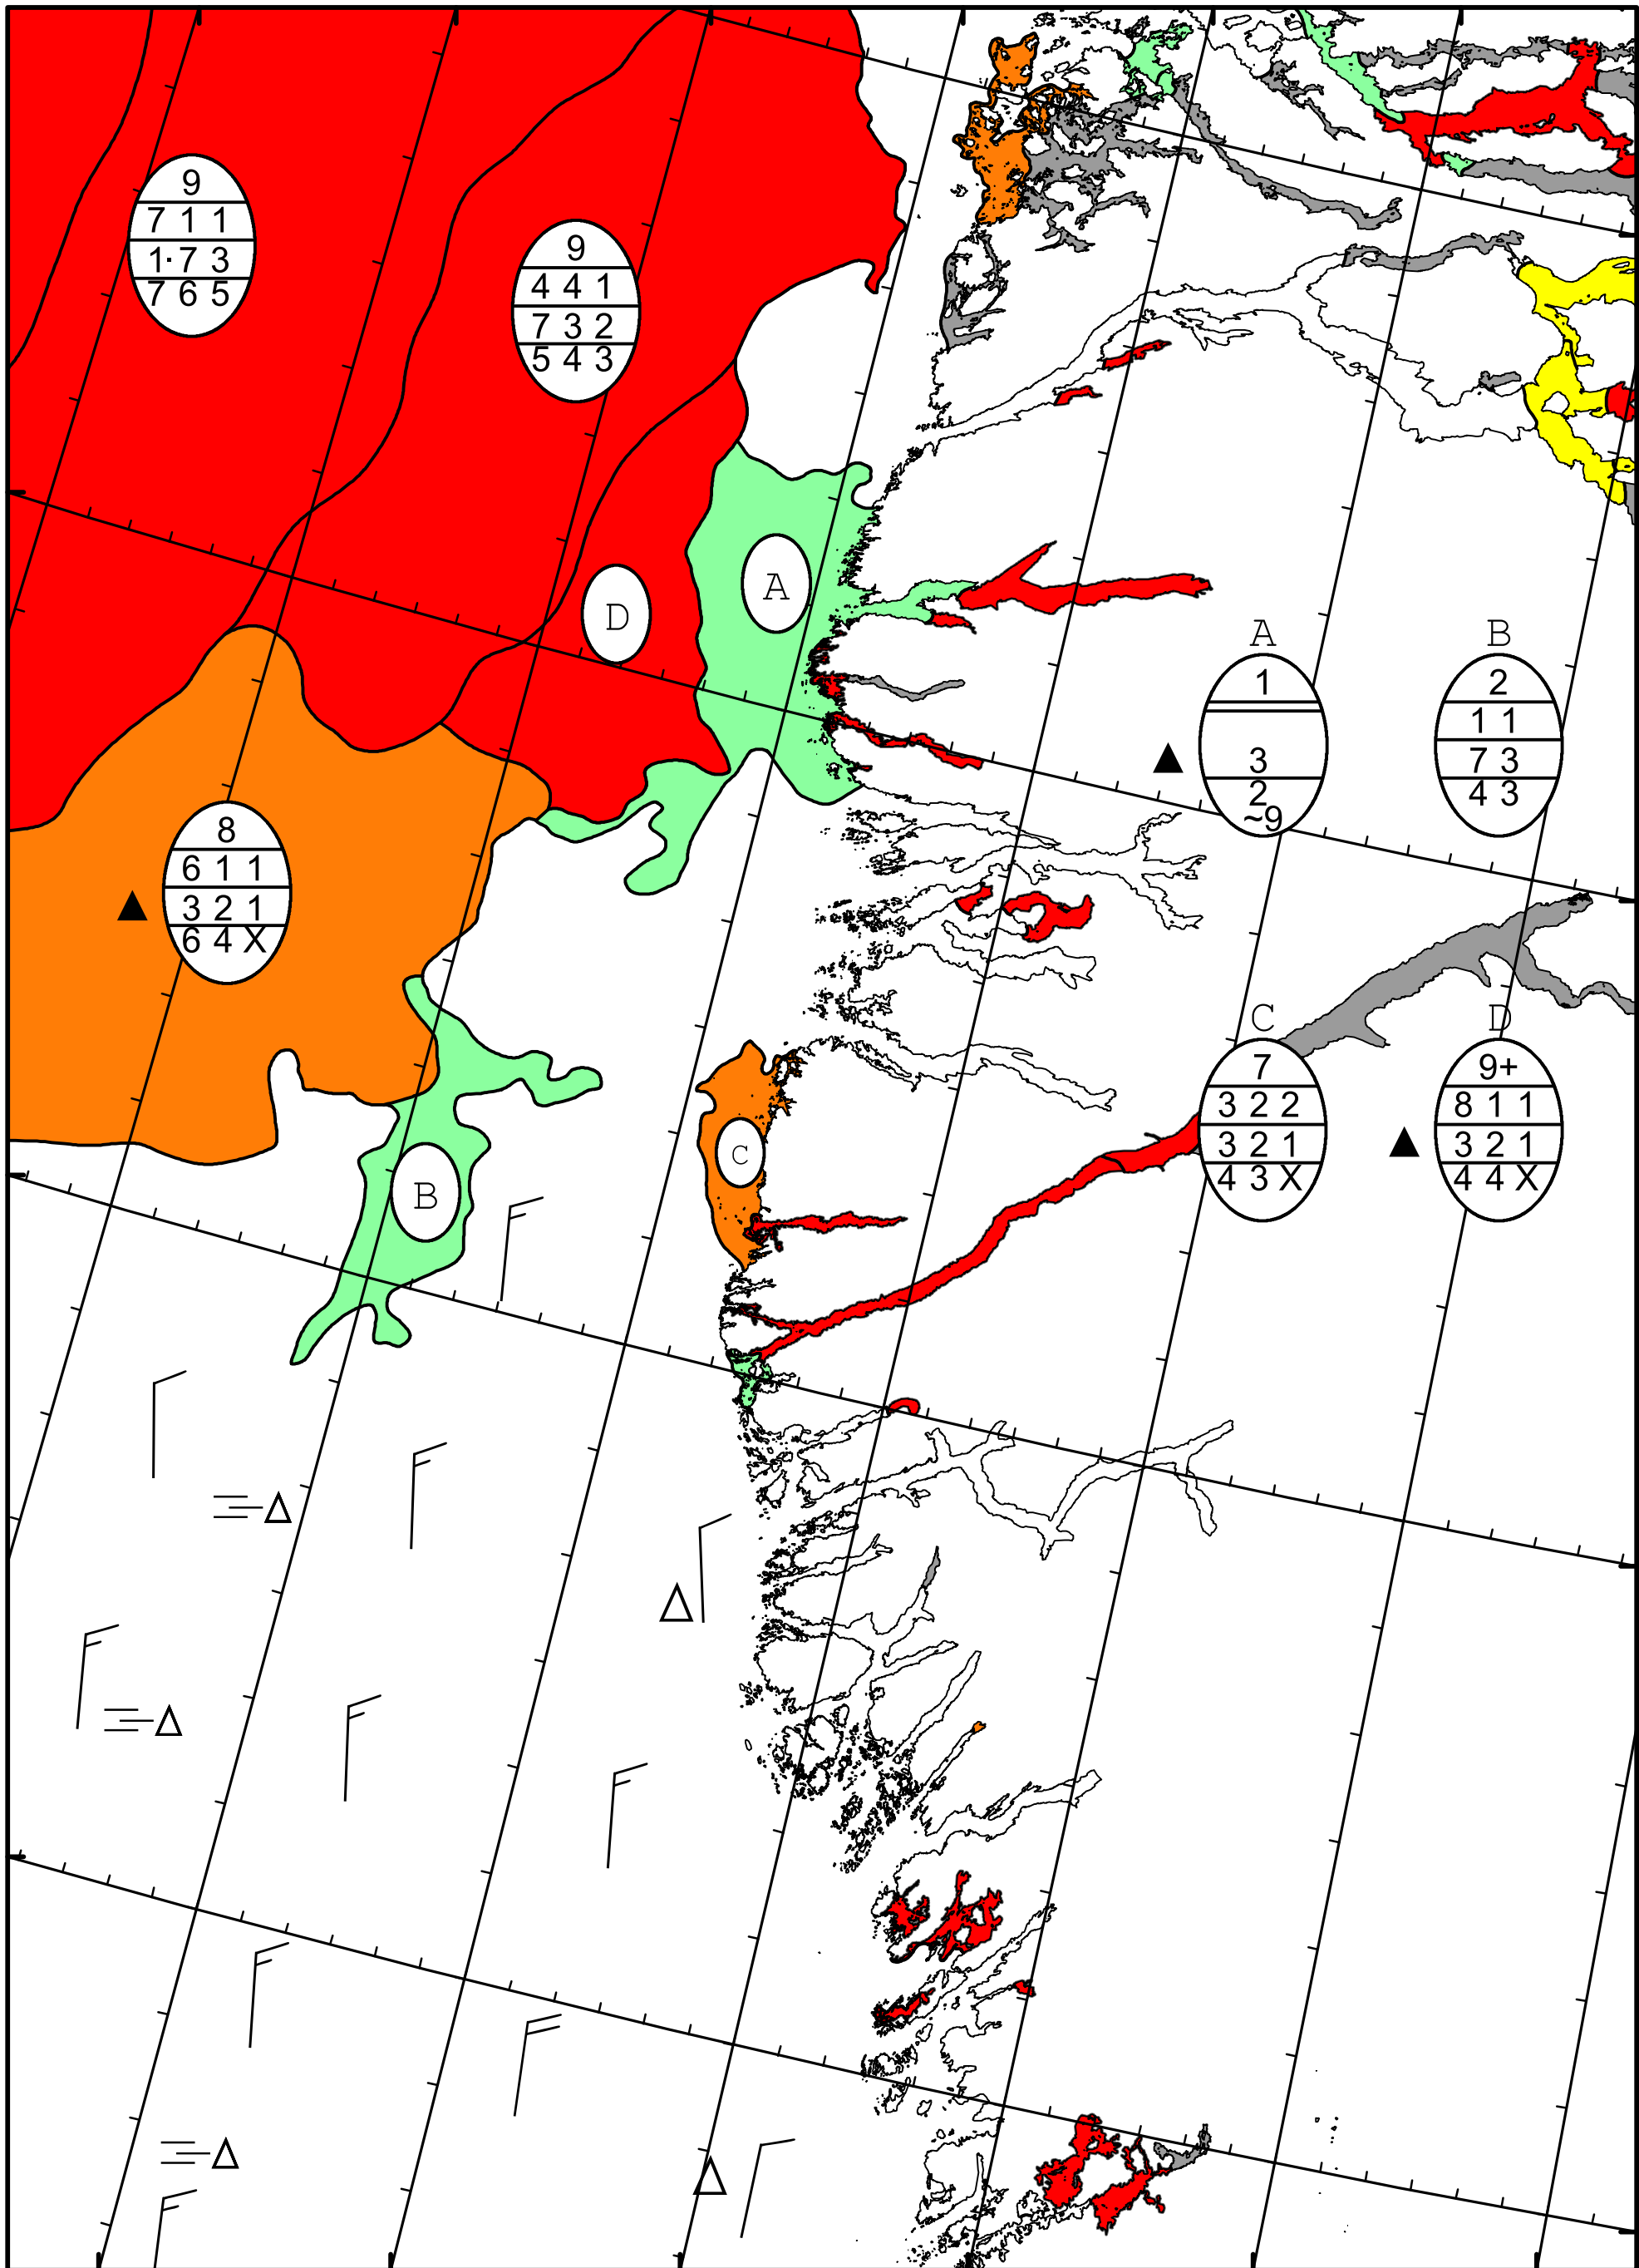

57°W

56°W

55°W

54°W

53°W

52°W

67°N

68°N

66°N

67°N

65°N

66°N

65°N

West Greenland Ice Chart

DMI

Ice Service Danish Meteorological Institute

Danish Meteorological Institute

Valid: 25 February 2021, 15:35 UTC