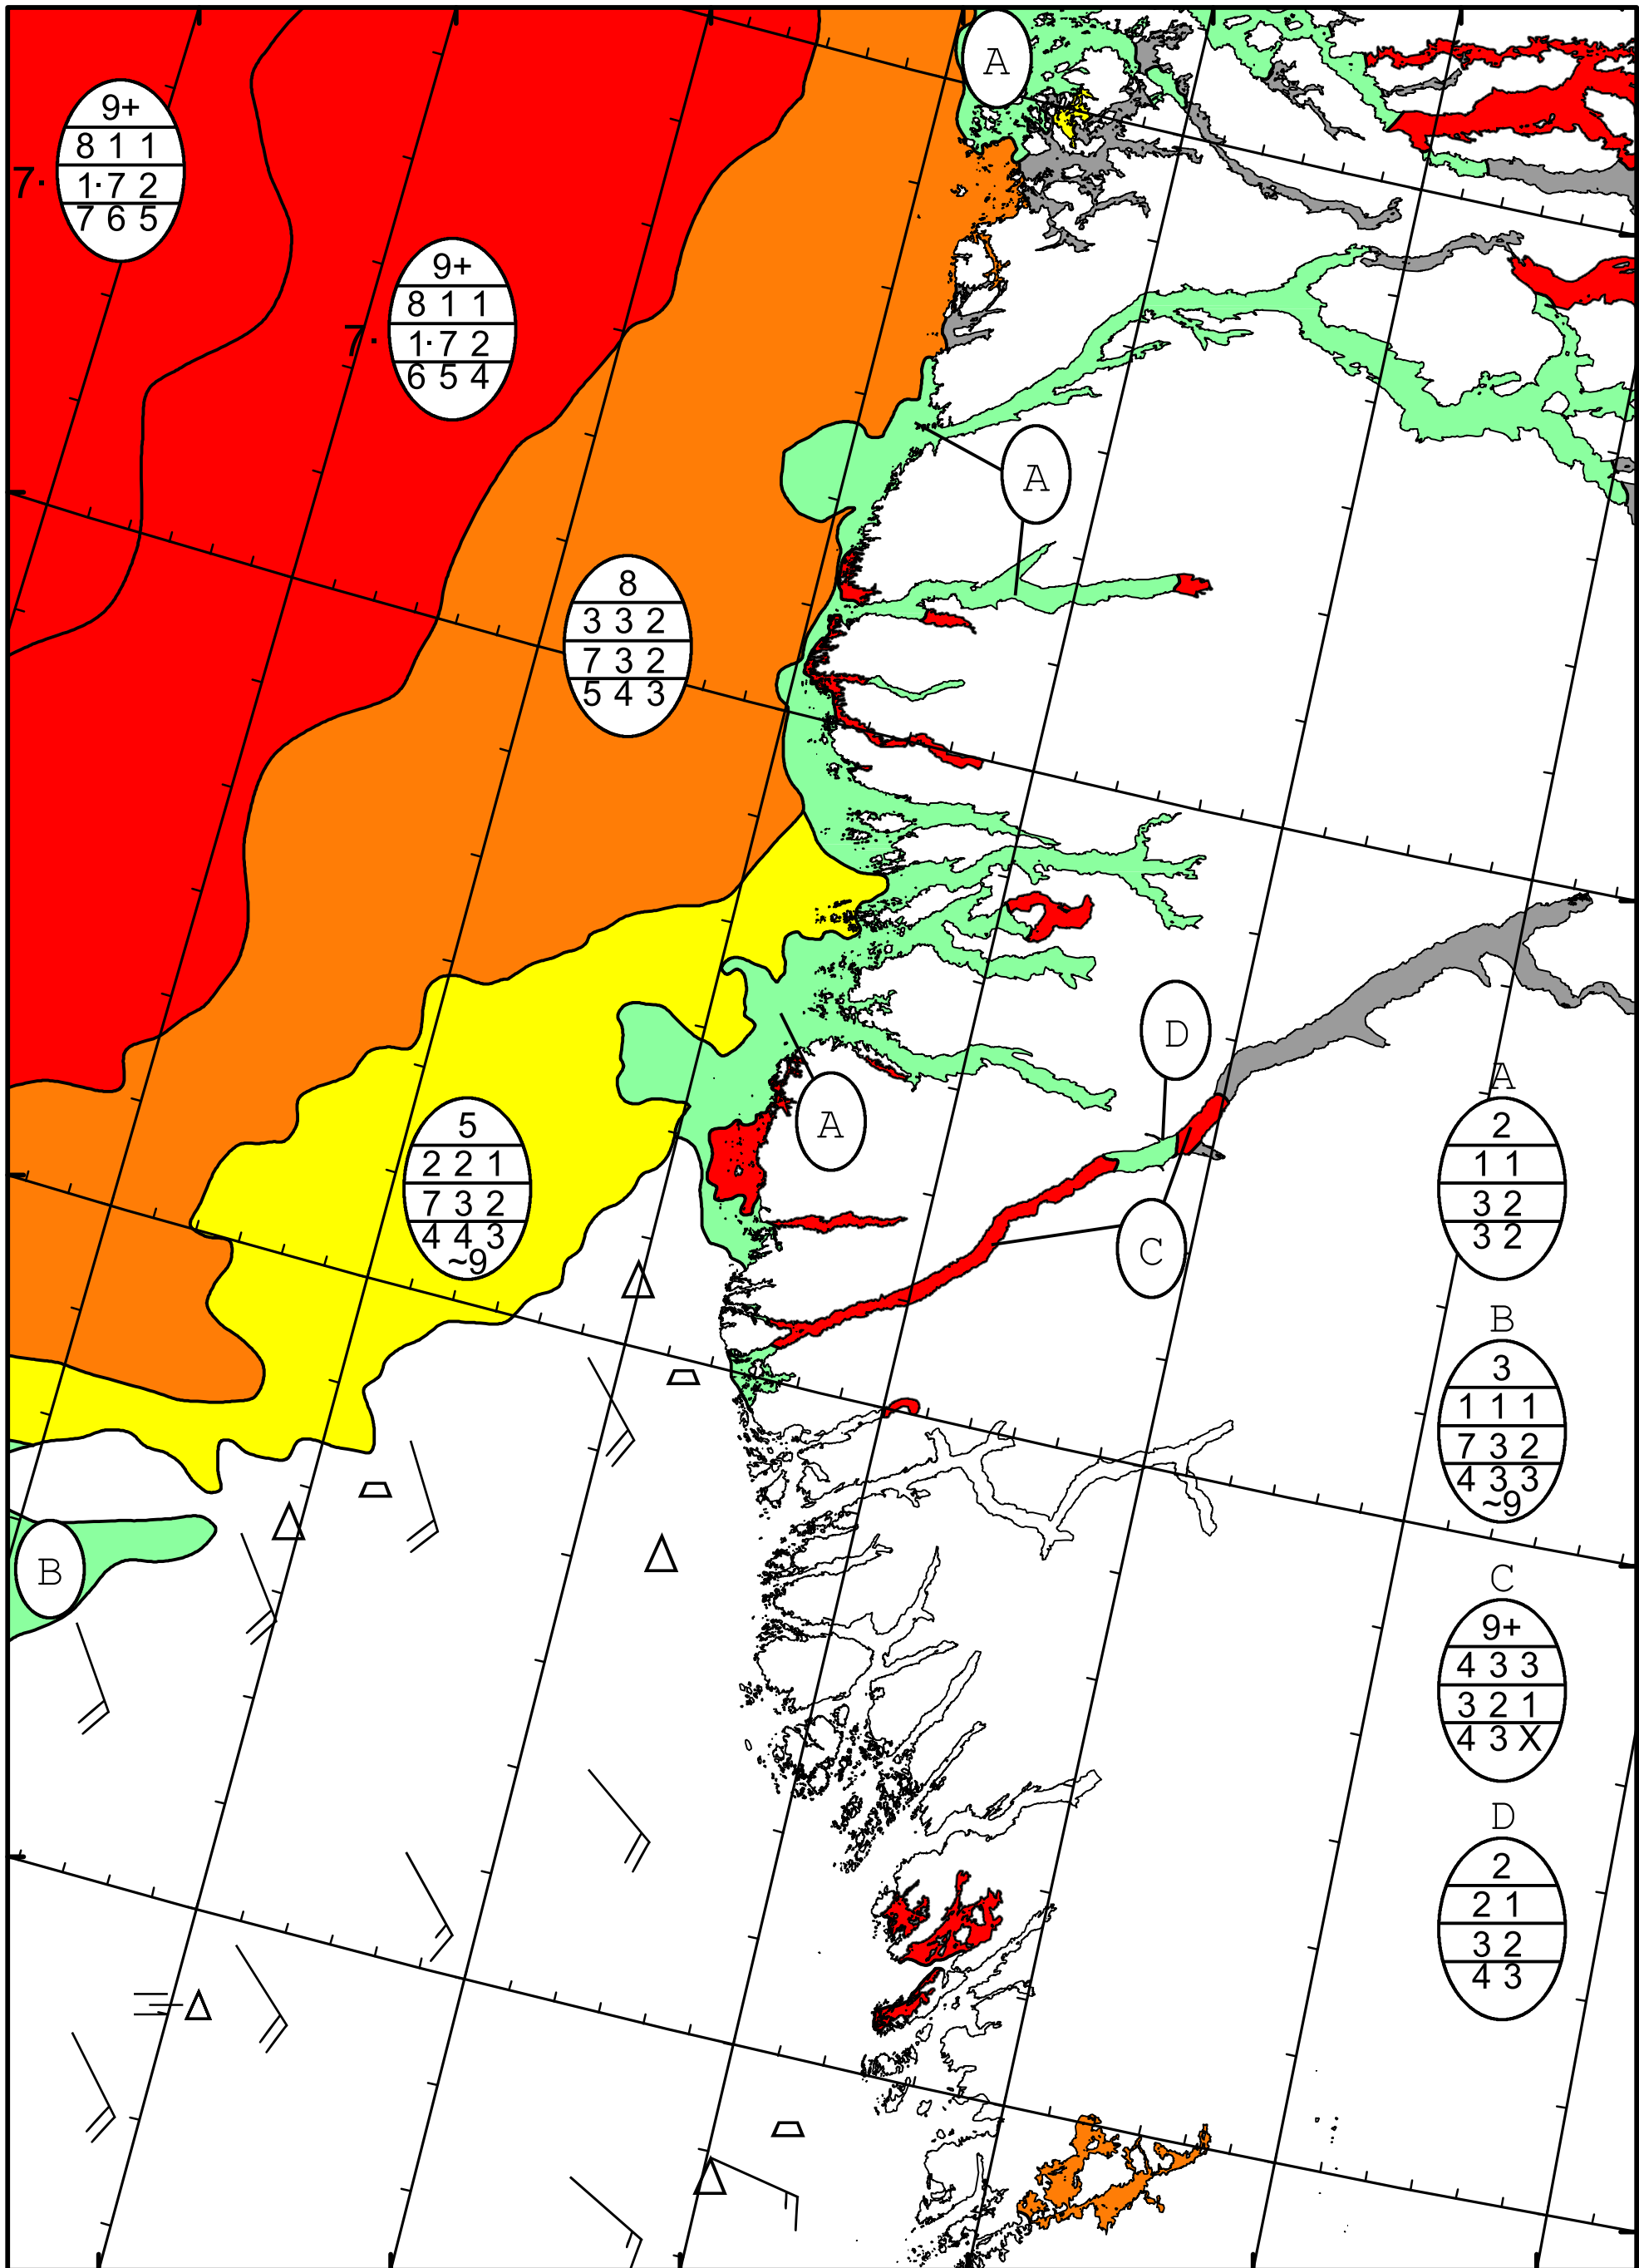

57°W

56°W

55°W

54°W

53°W

52°W

67°N

68°N

66°N

67°N

65°N

66°N

65°N

West Greenland Ice Chart

DMI

Ice Service

Danish Meteorological Institute

Valid: 01 March 2021, 20:55 UTC