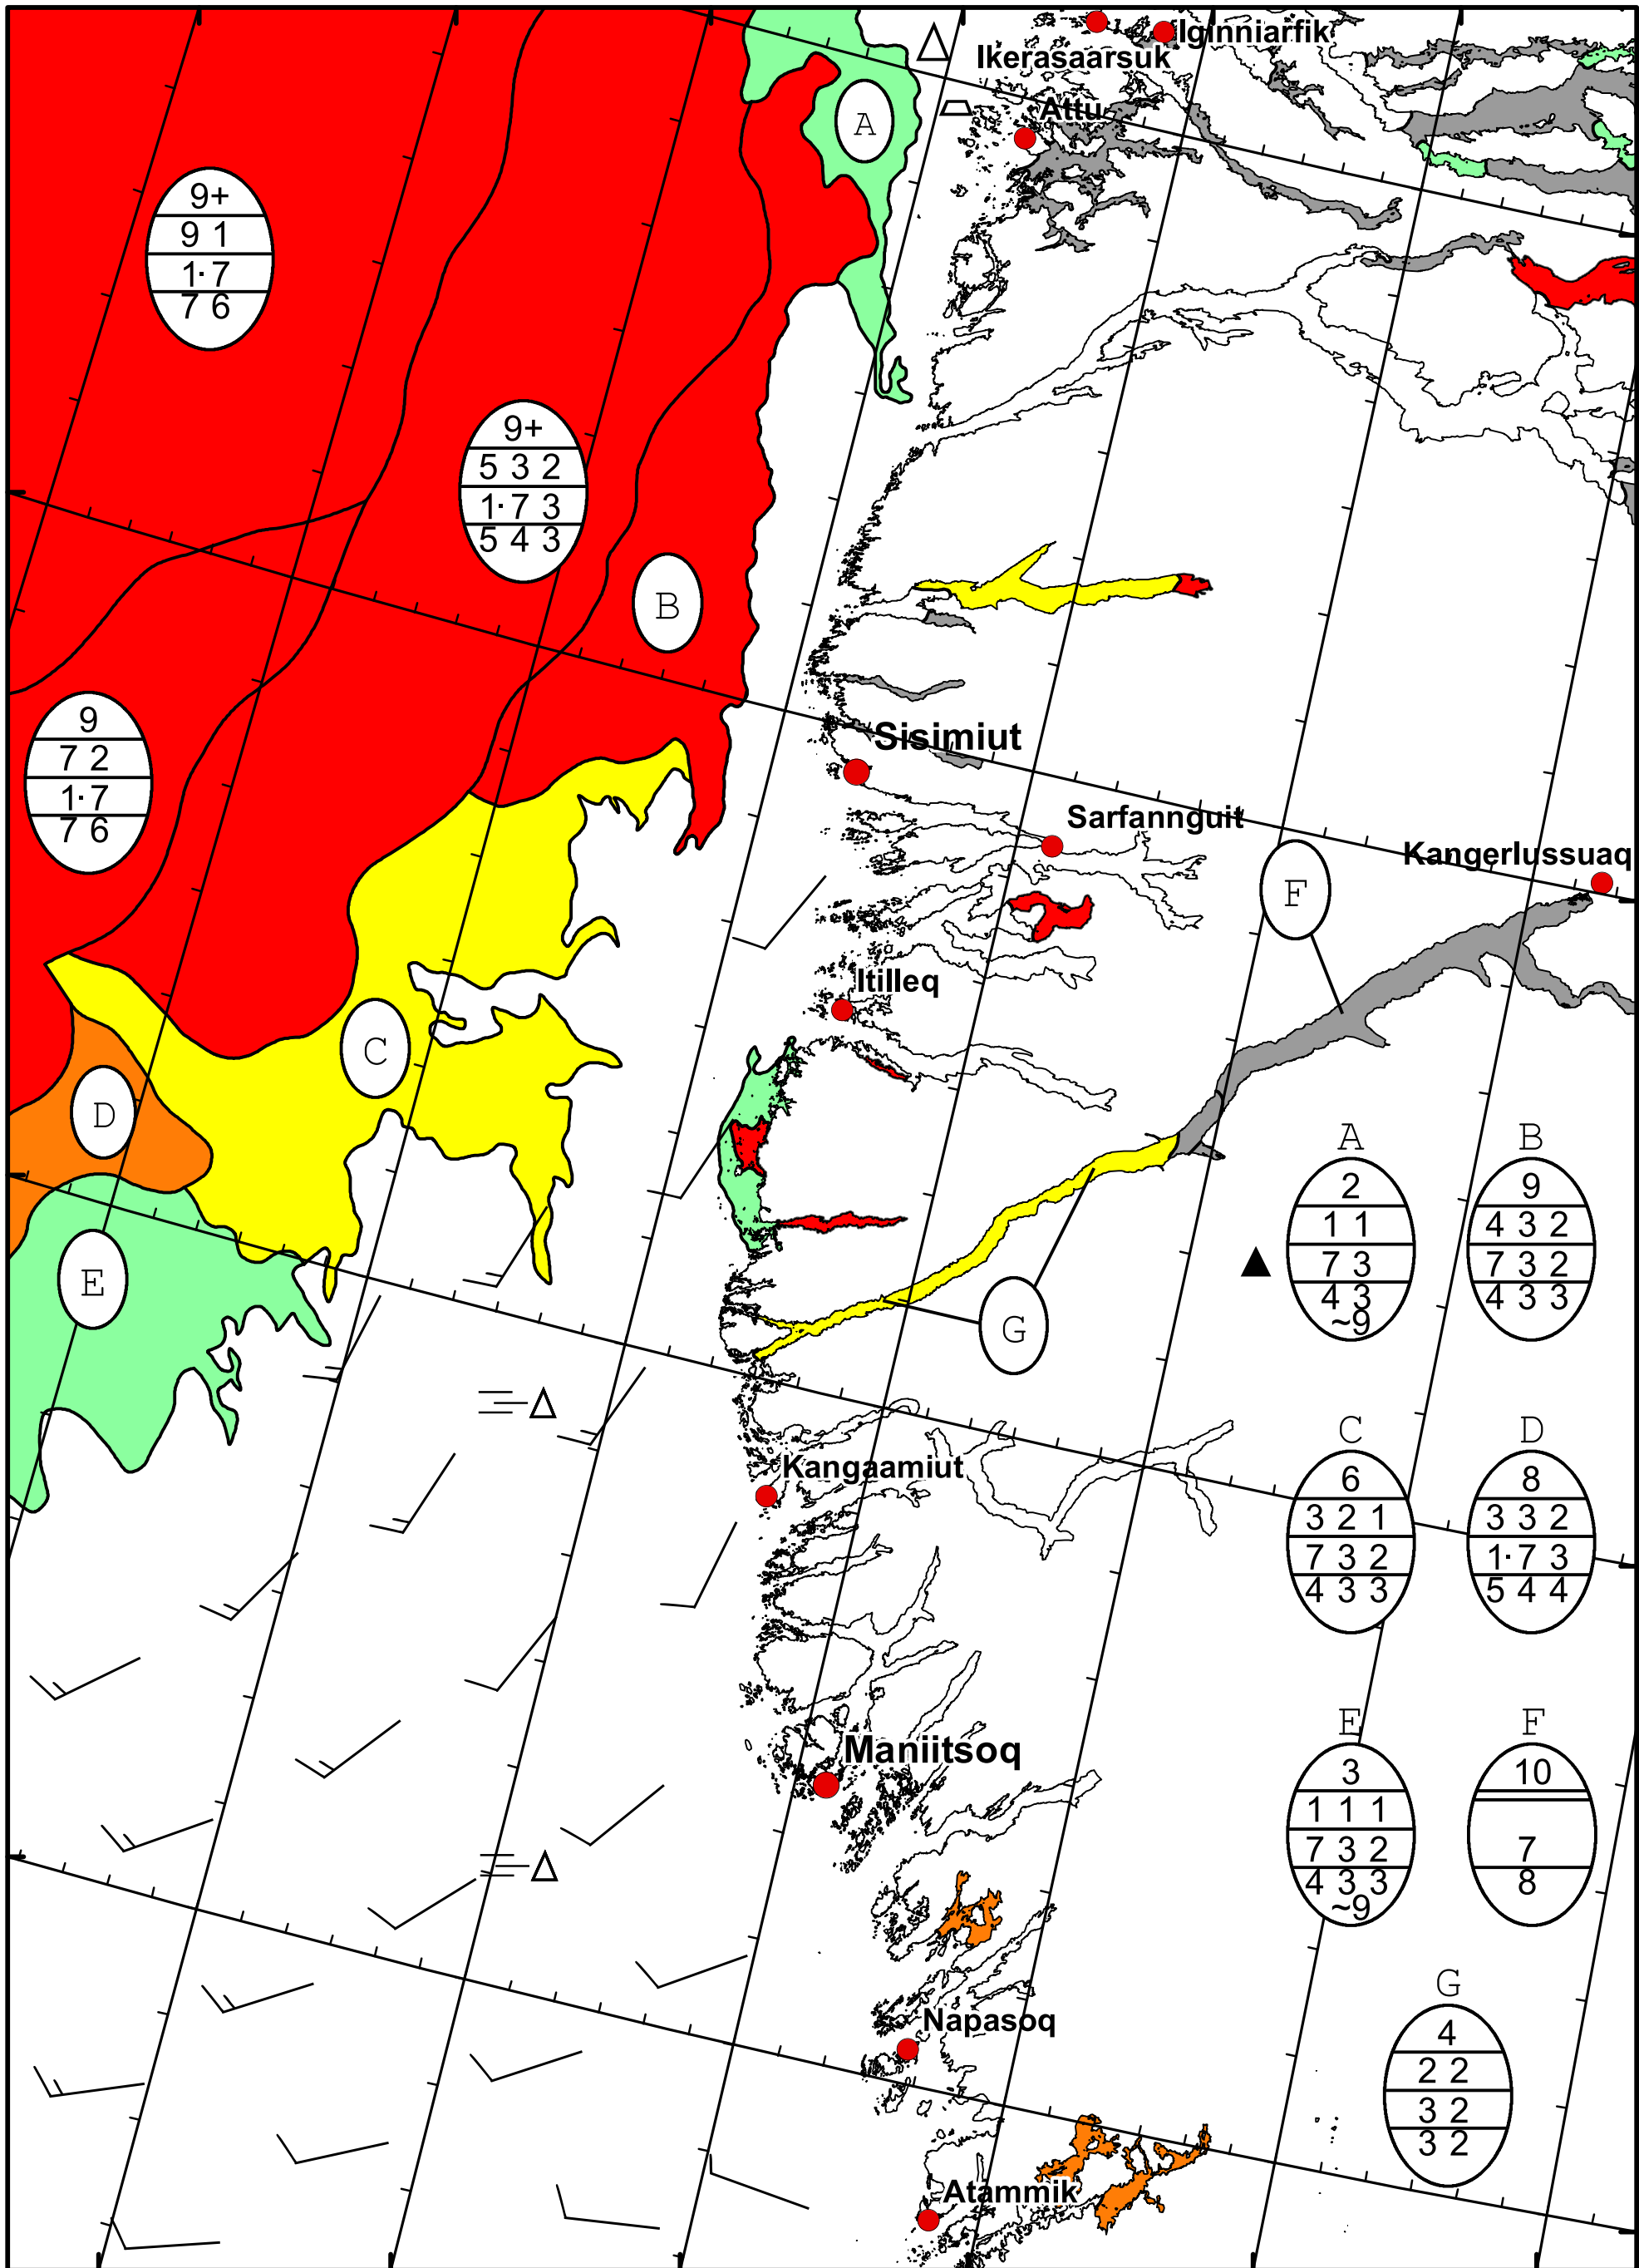

57°W

56°W

55°W

54°W

53°W

52°W

67°N

68°N

66°N

67°N

65°N

66°N

65°N

DMI  
Ice Service

West Greenland Ice Chart

Danish Meteorological Institute

Valid: 10 March 2021, 10:00 UTC