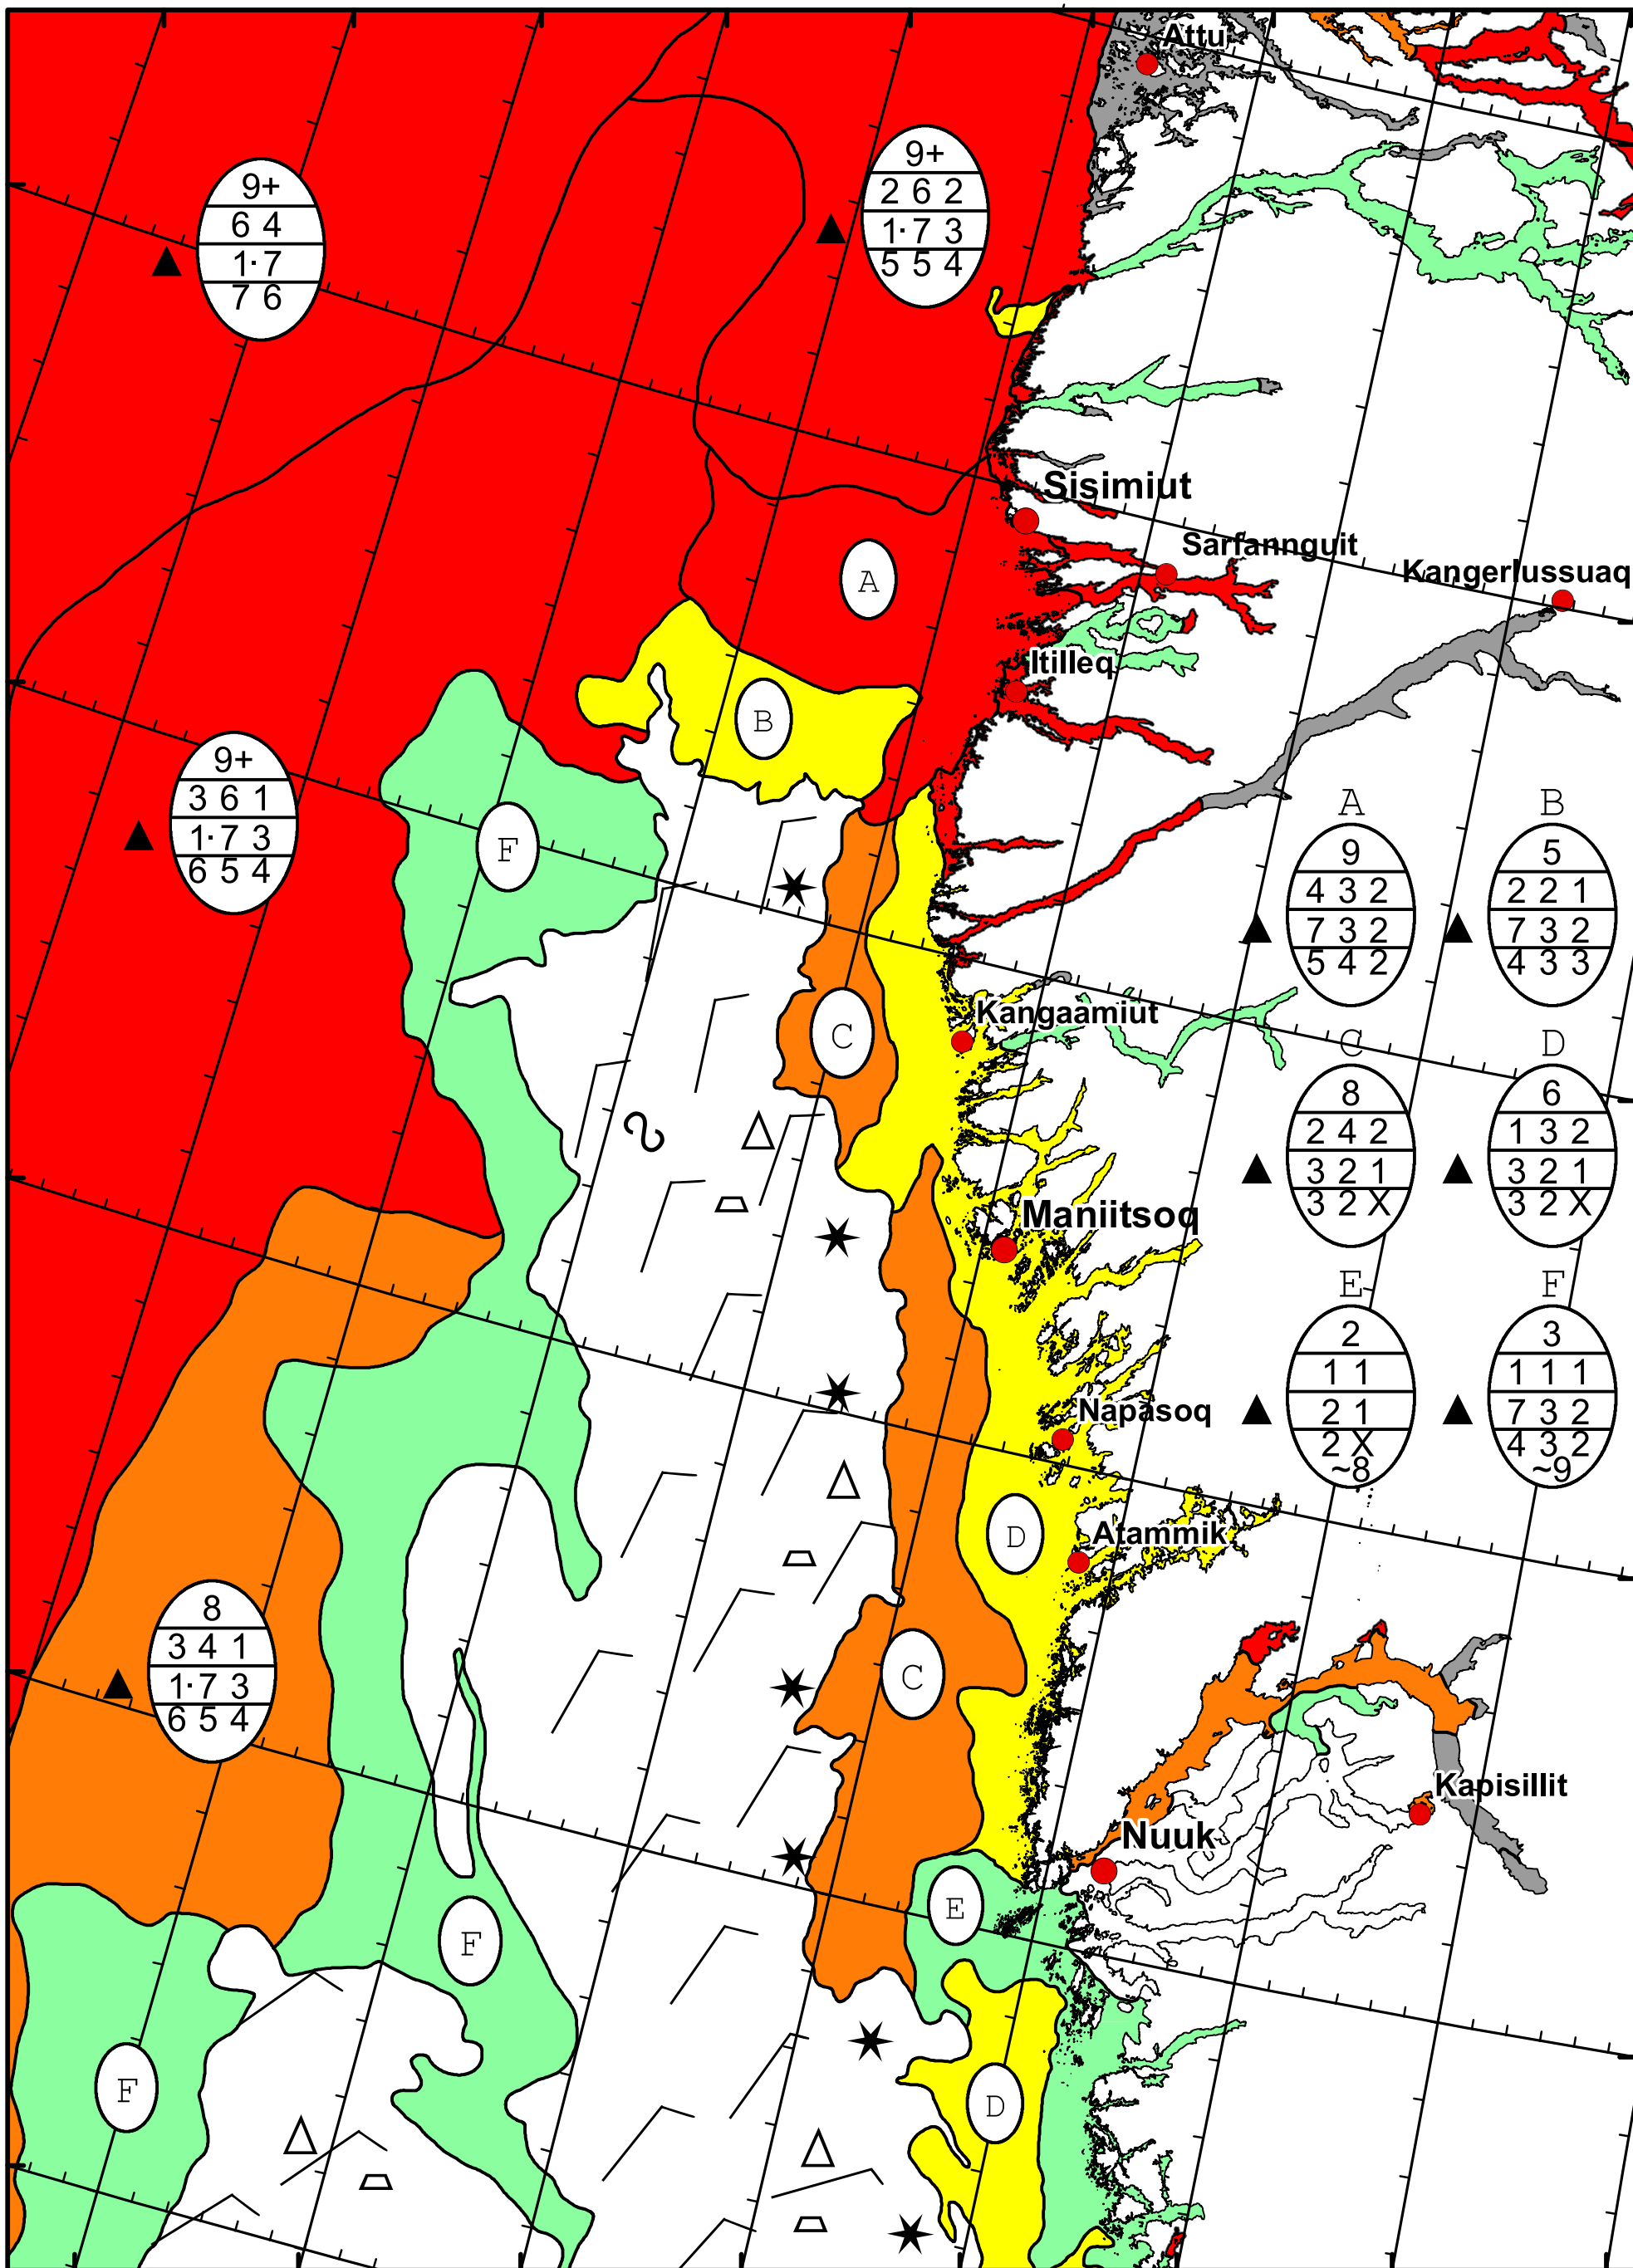

59°W 58°W 57°W 56°W 55°W 54°W 53°W 52°W 51°W

67°N

68°N

66°N

67°N

65°N

66°N

64°N

65°N

63°N

64°N

West Greenland Ice Chart

DMI

Ice Service

Danish Meteorological Institute

Valid: 17 February 2022, 21:00 UTC