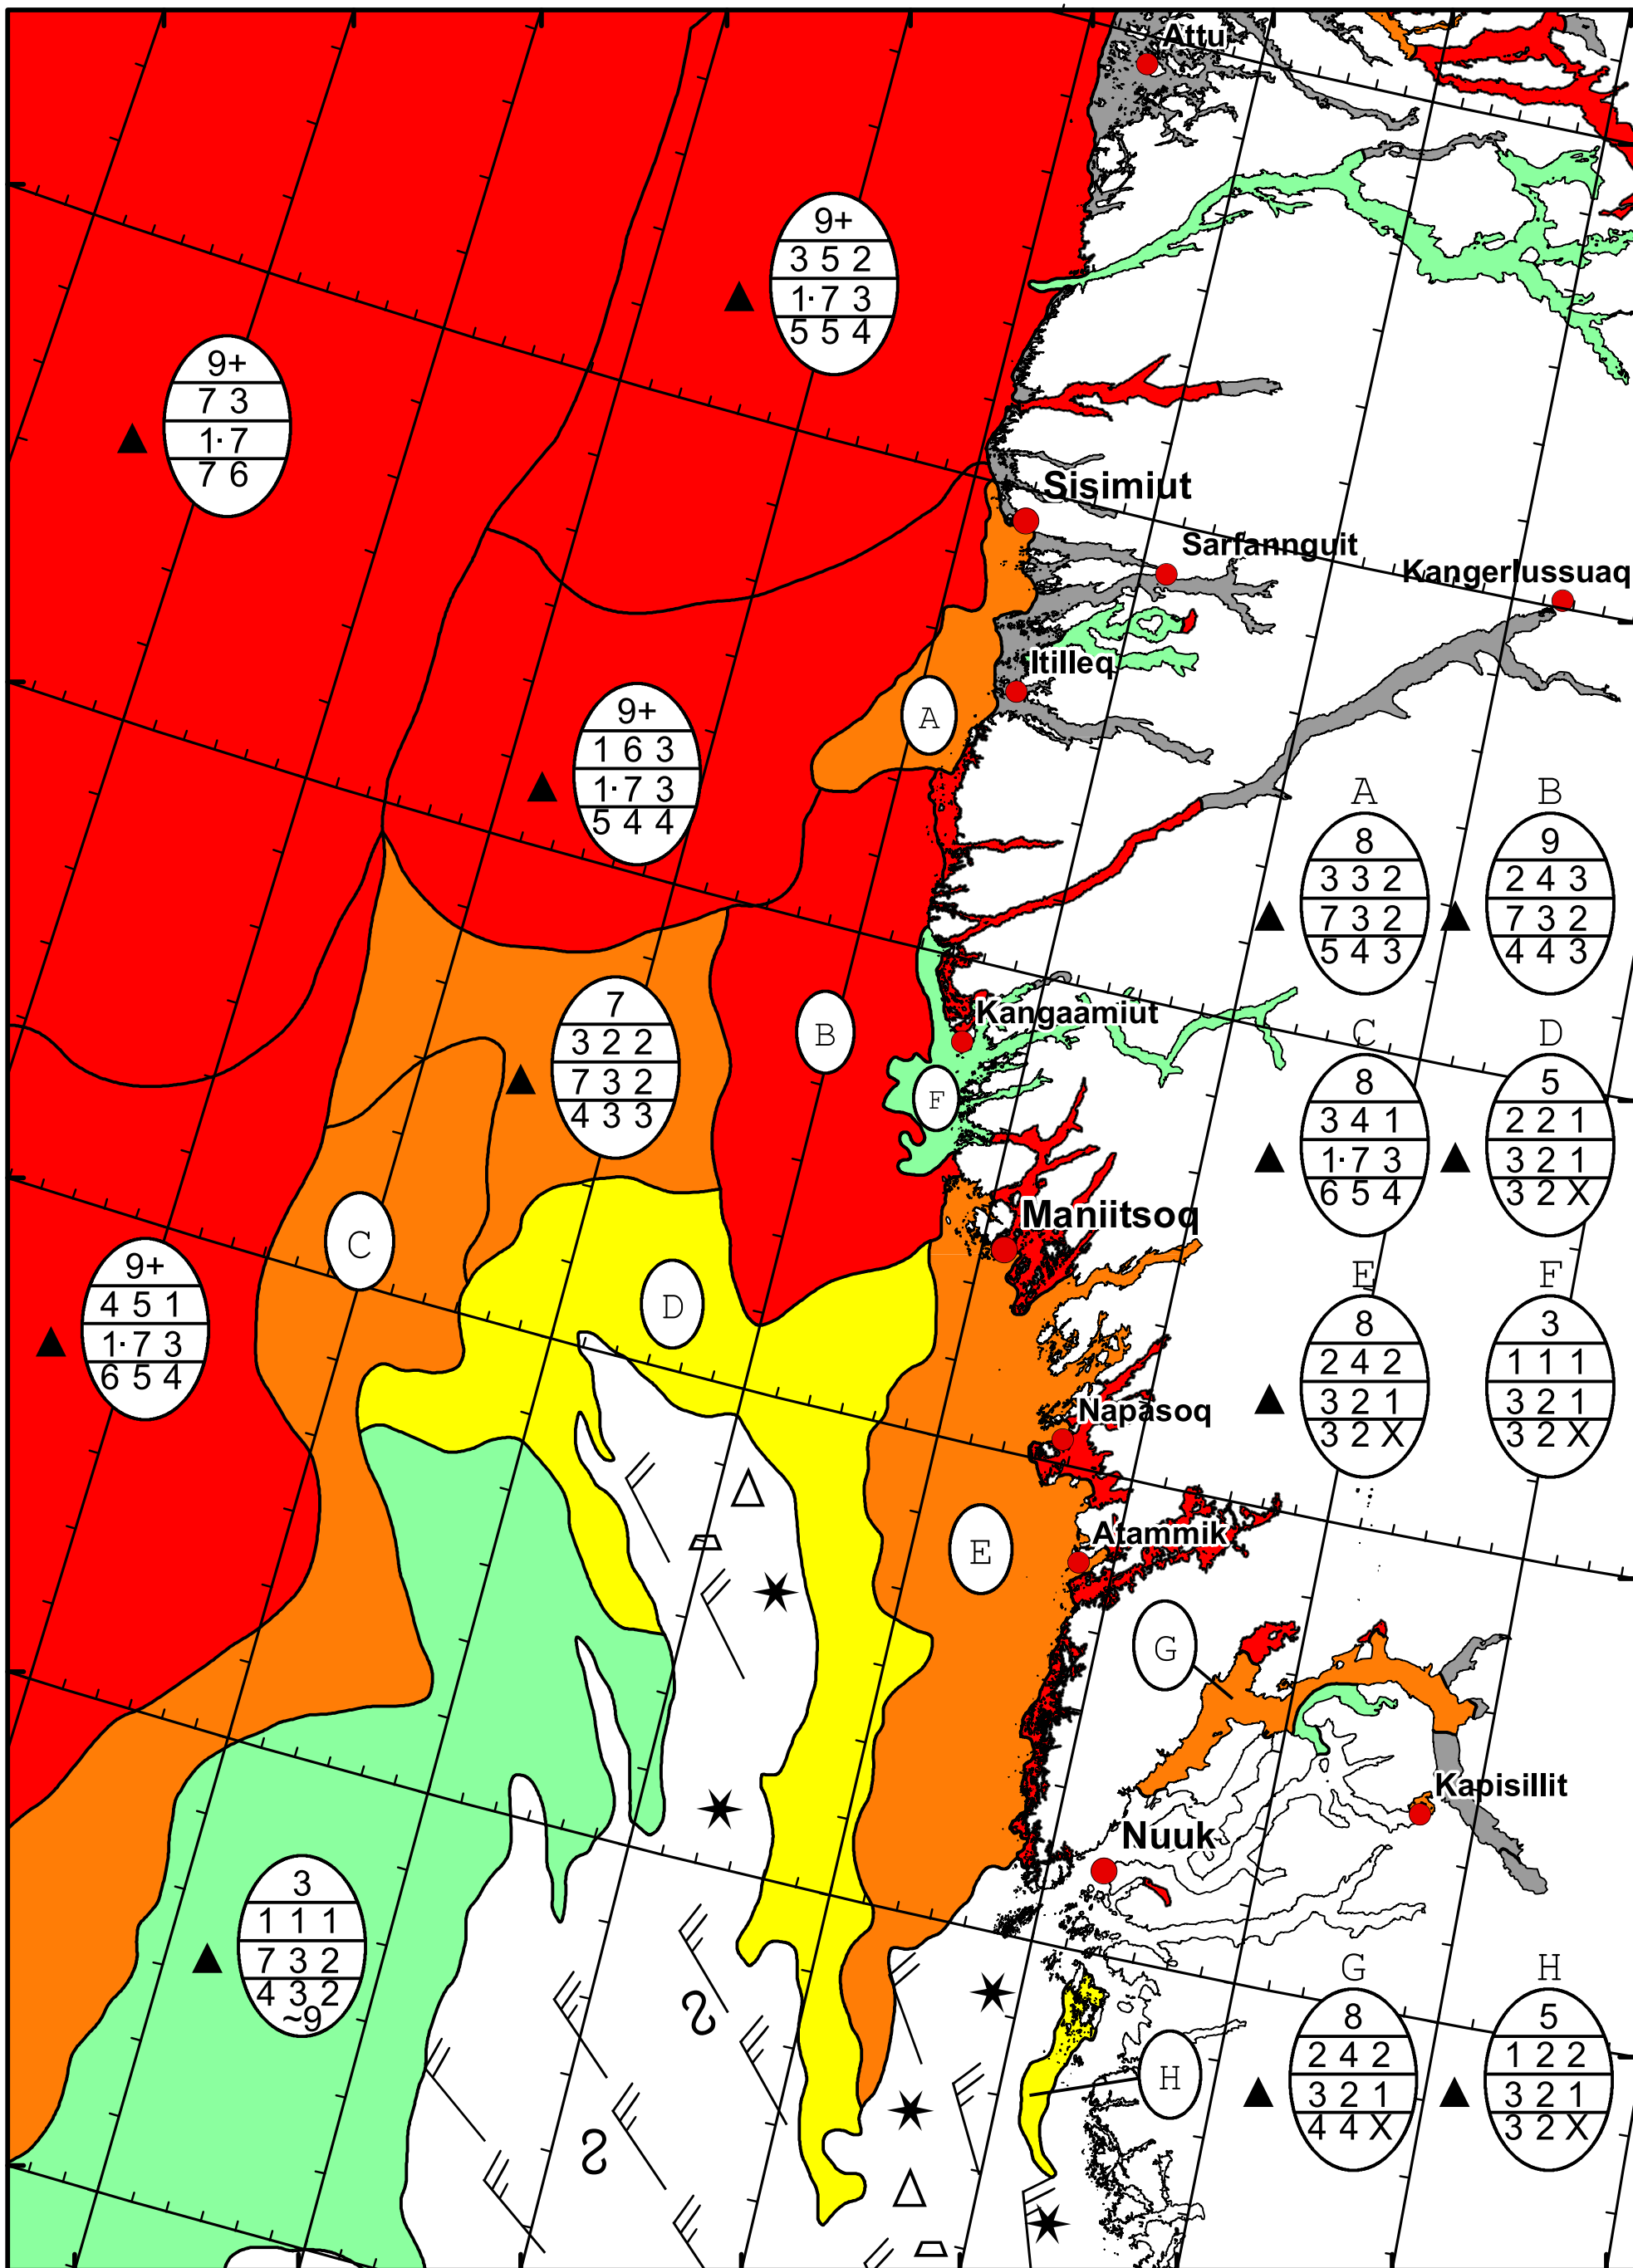

59°W 58°W 57°W 56°W 55°W 54°W 53°W 52°W 51°W

67°N

68°N

66°N

67°N

65°N

66°N

64°N

65°N

63°N

64°N

West Greenland Ice Chart

DMI

Ice Service

Danish Meteorological Institute

Valid: 22 February 2022, 21:10 UTC