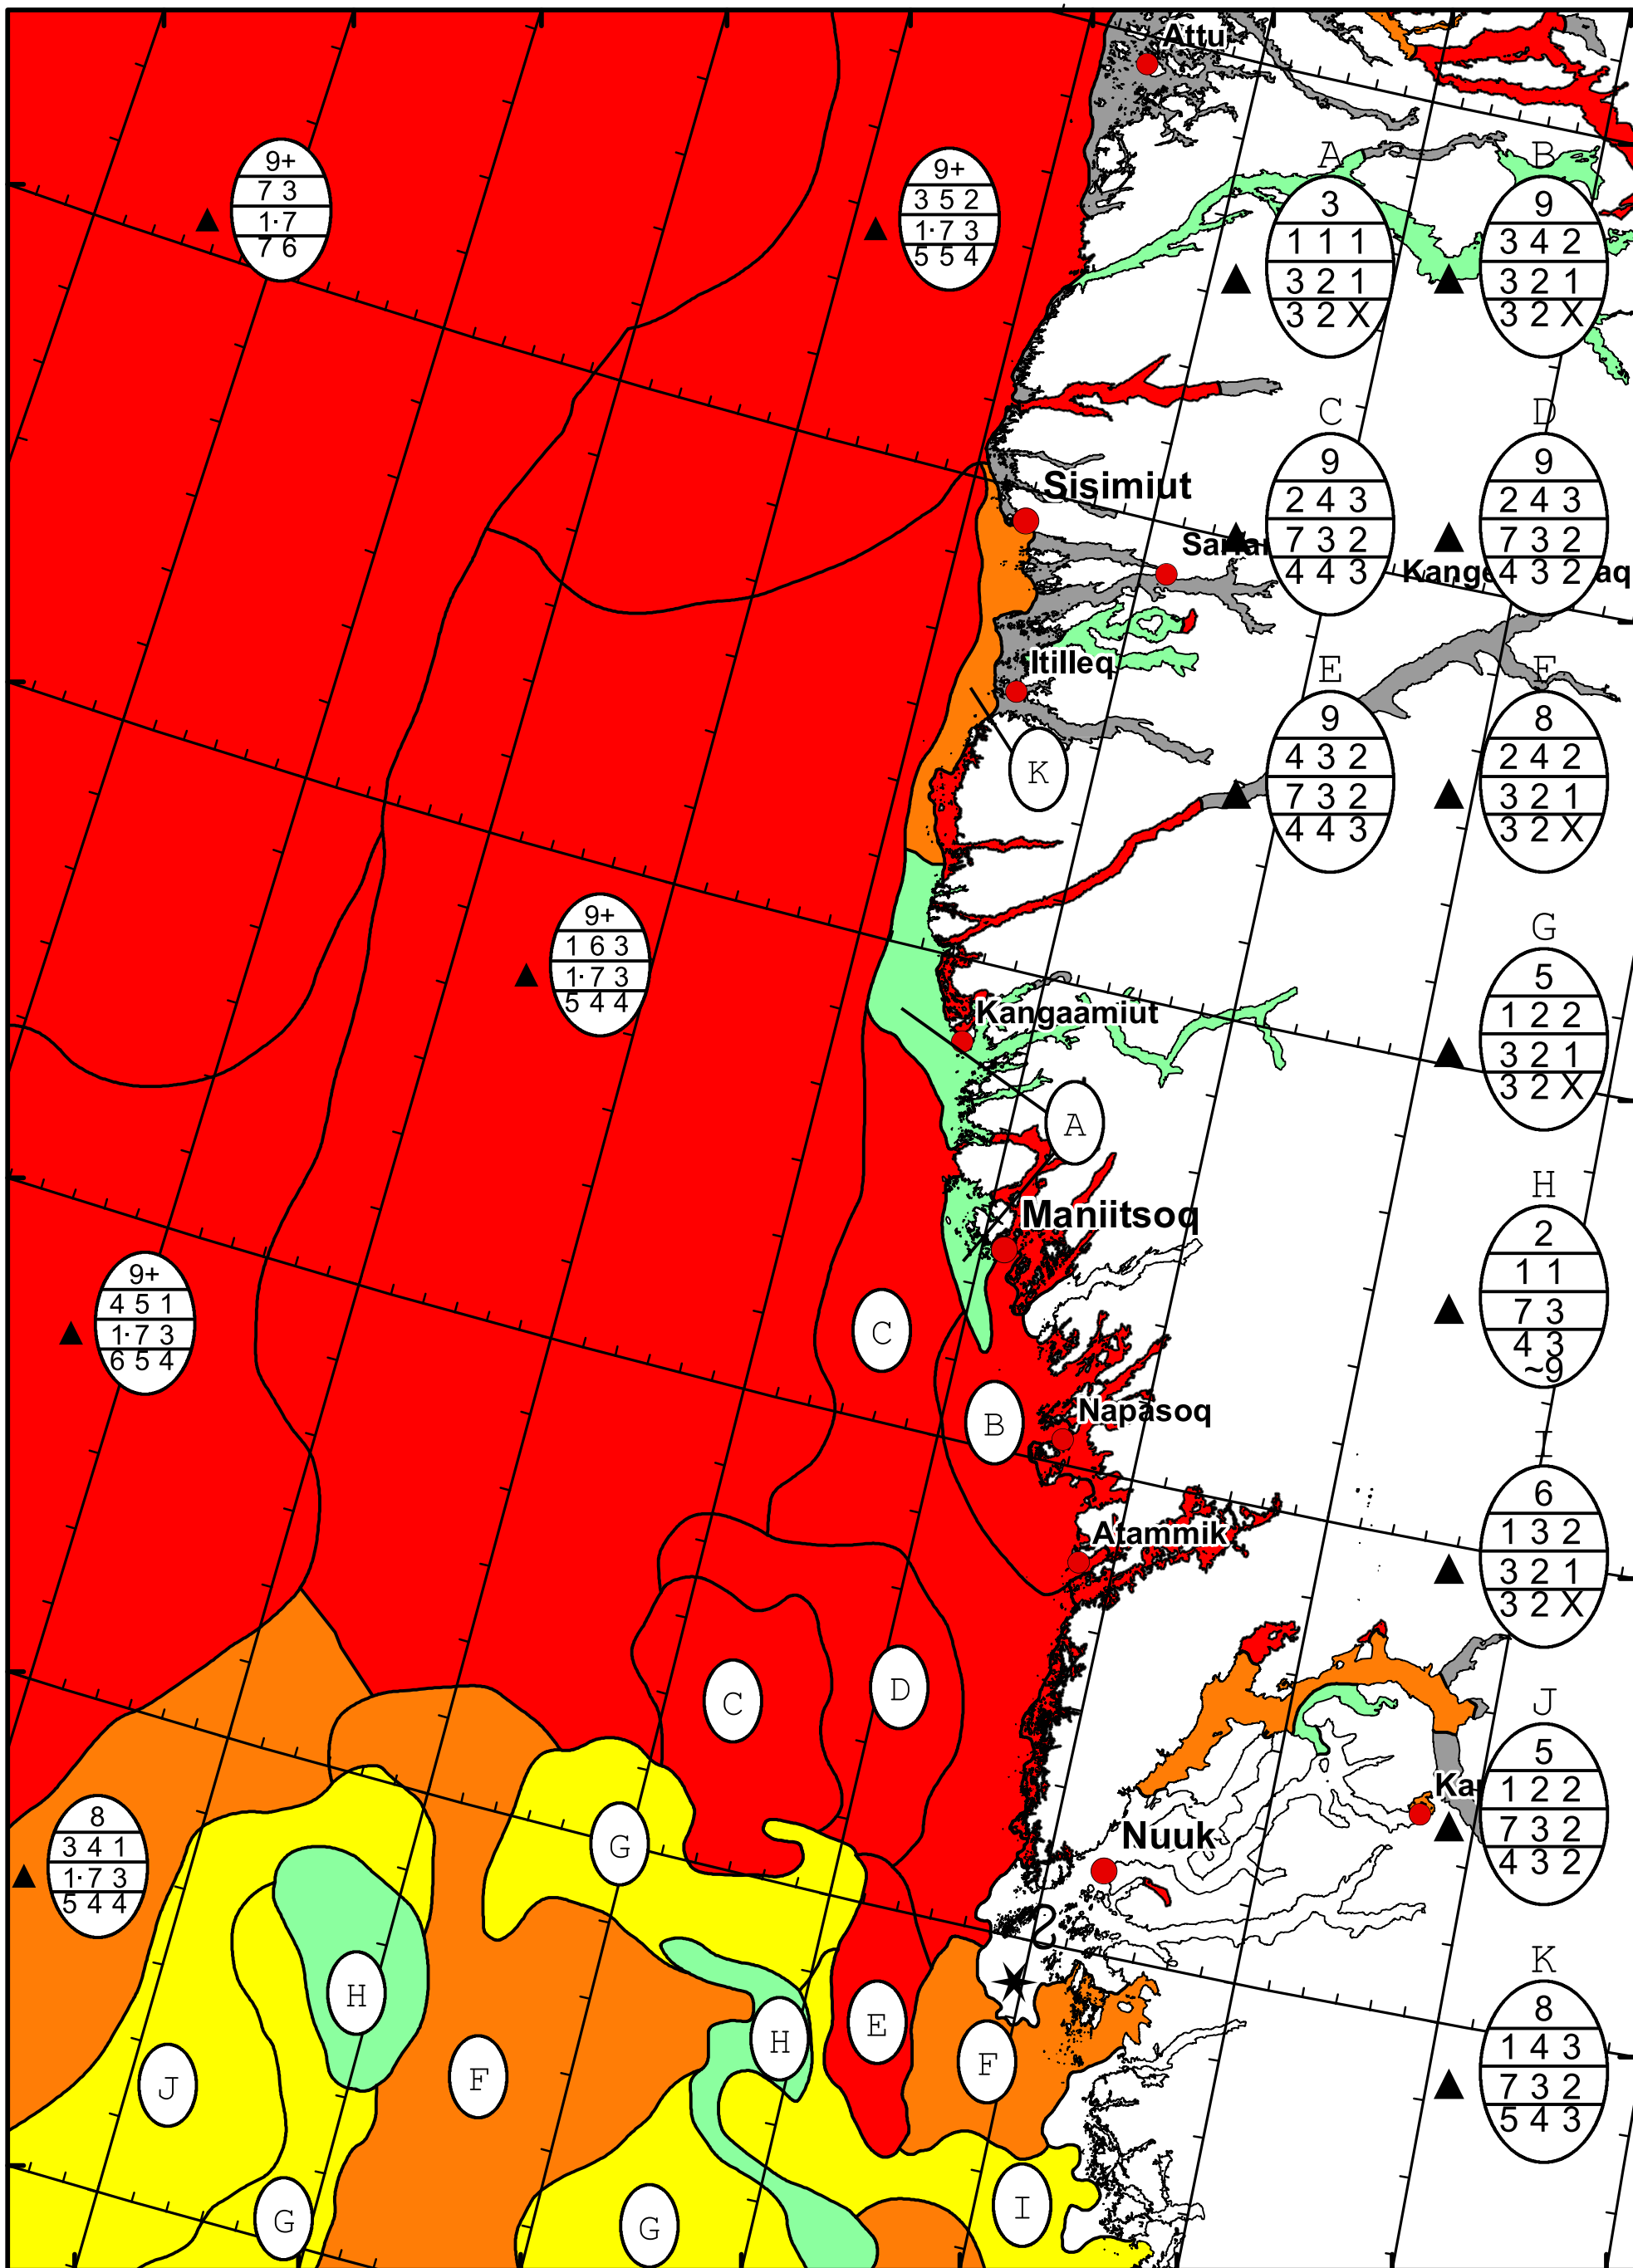

59°W 58°W 57°W 56°W 55°W 54°W 53°W 52°W 51°W

67°N

68°N

66°N

67°N

65°N

66°N

64°N

65°N

63°N

64°N

### West Greenland Ice Chart

DMI

Ice Service

Danish Meteorological Institute

Valid: 25 February 2022, 10:35 UTC