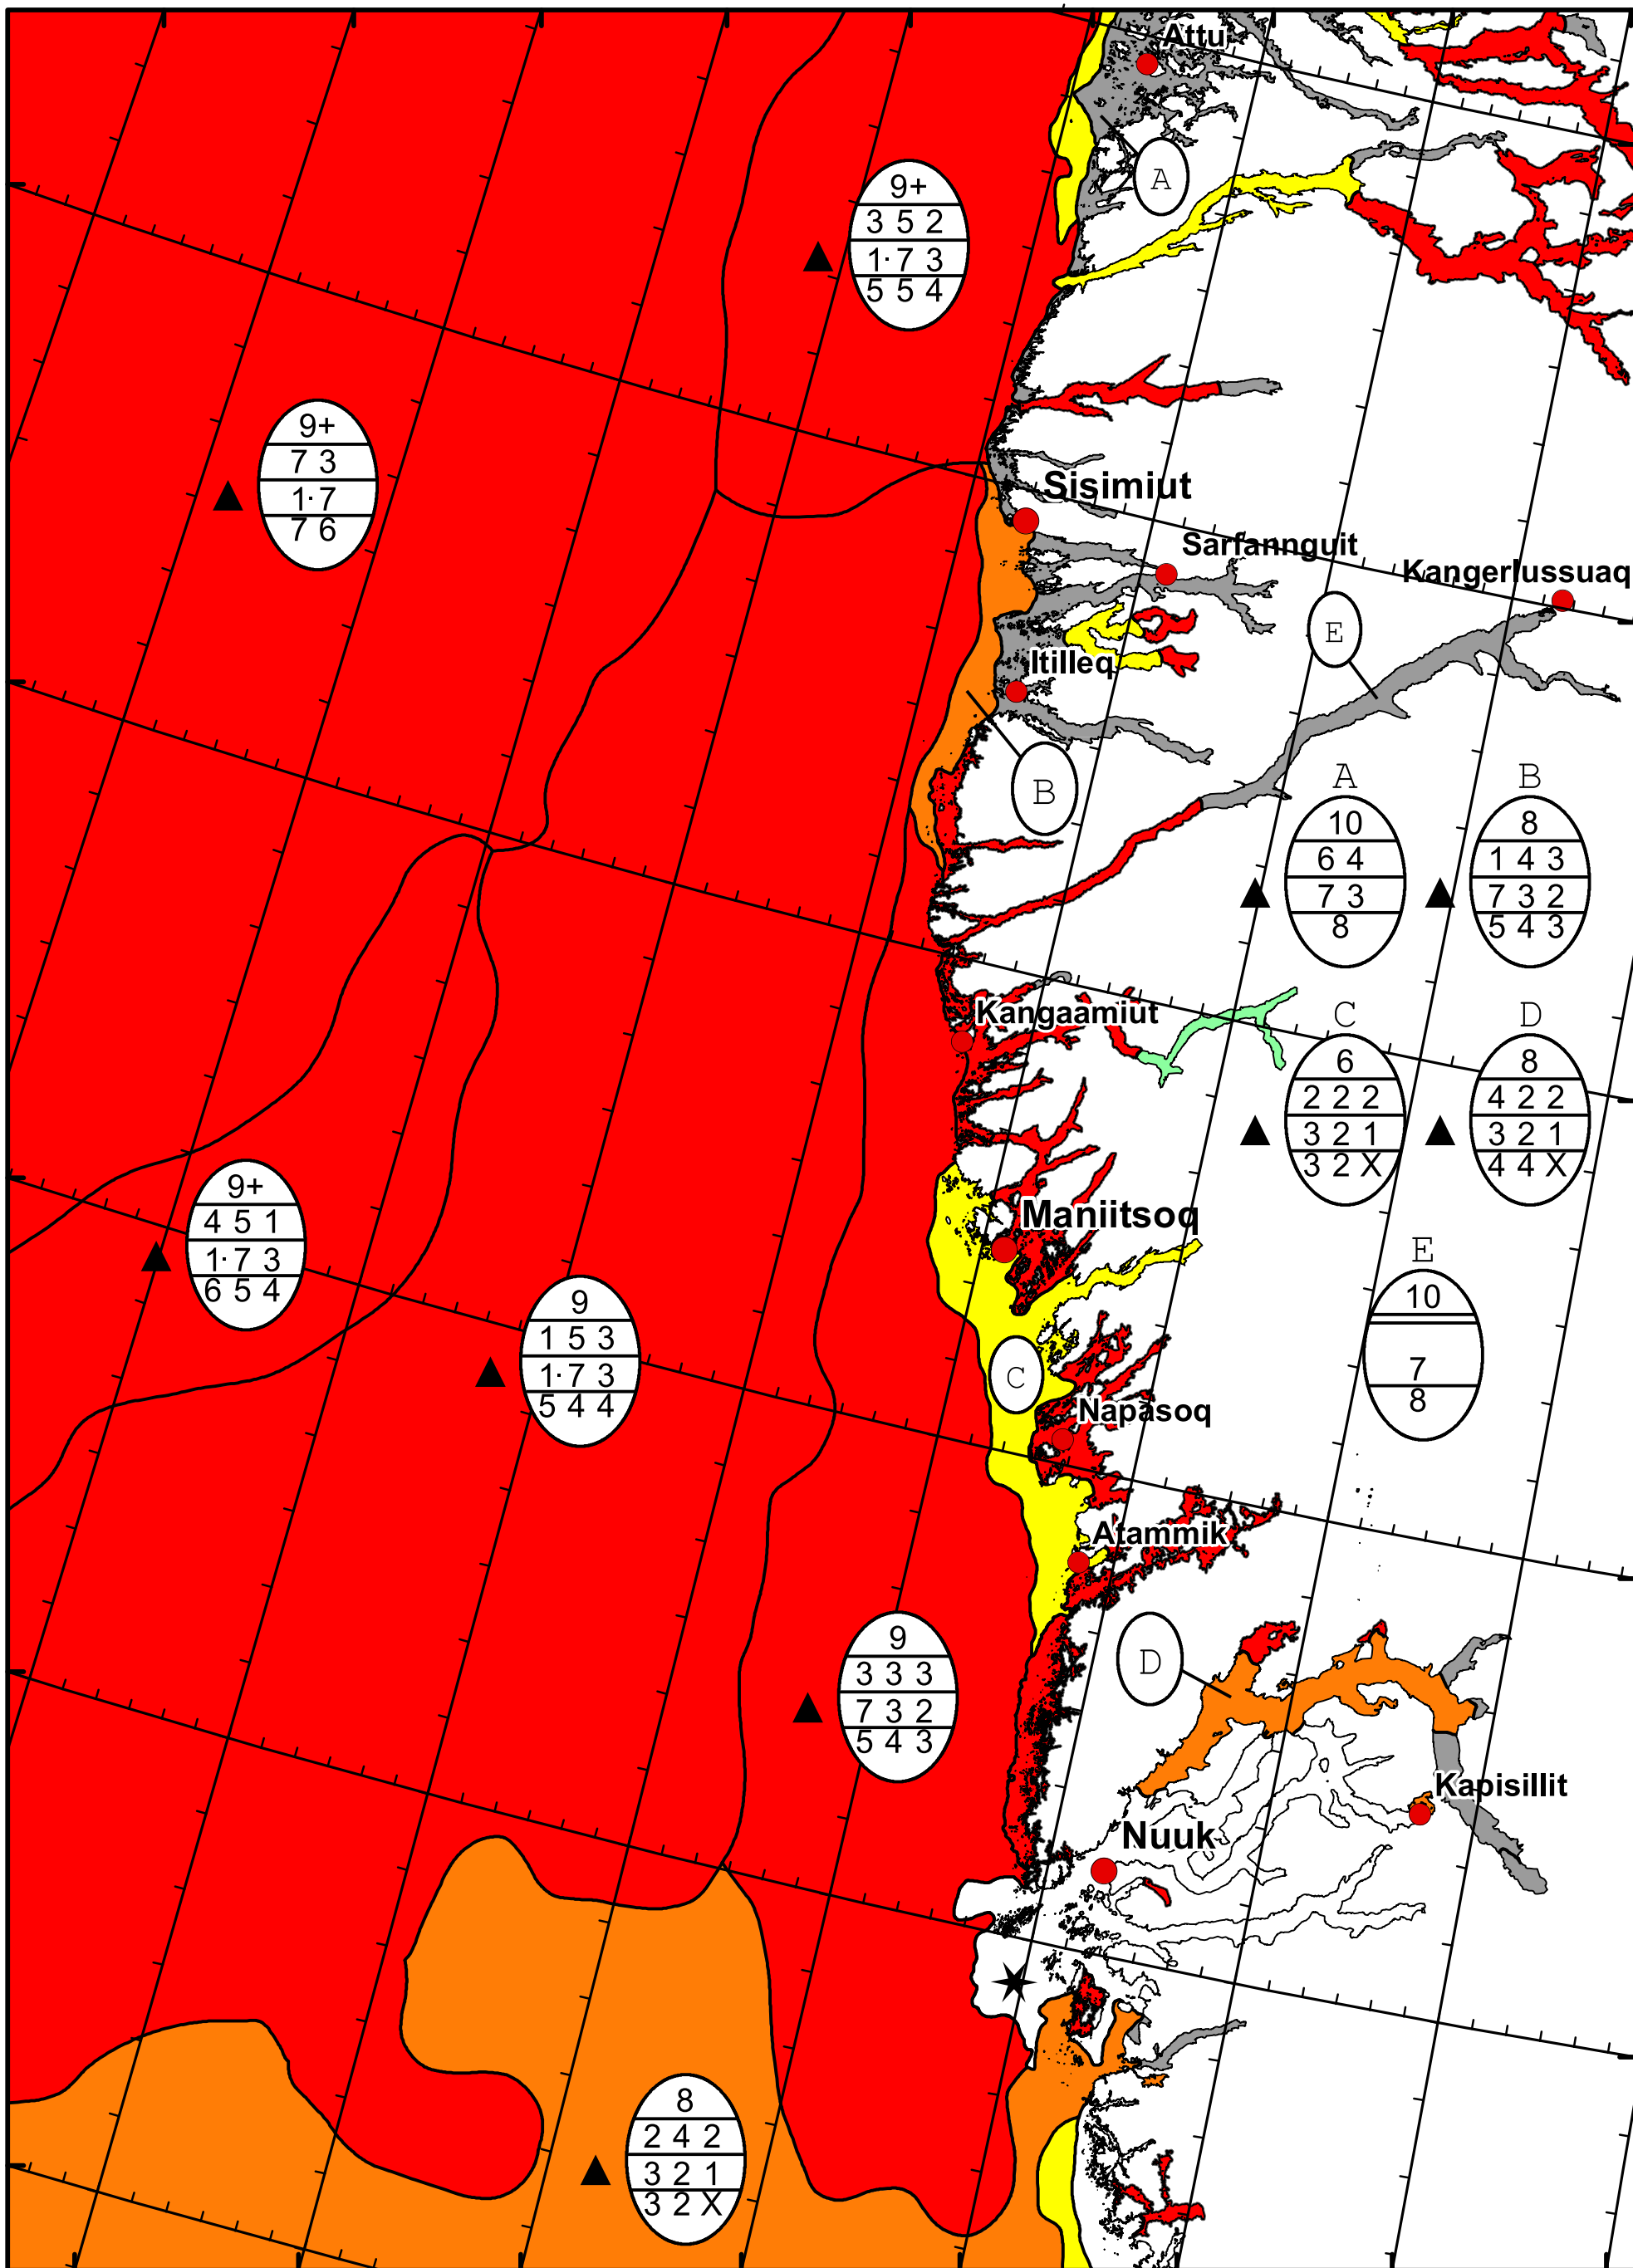

59°W 58°W 57°W 56°W 55°W 54°W 53°W 52°W 51°W

67°N

68°N

66°N

67°N

65°N

66°N

64°N

65°N

63°N

64°N

DMI
Ice Service

West Greenland Ice Chart

Danish Meteorological Institute

Valid: 28 February 2022, 09:55 UTC