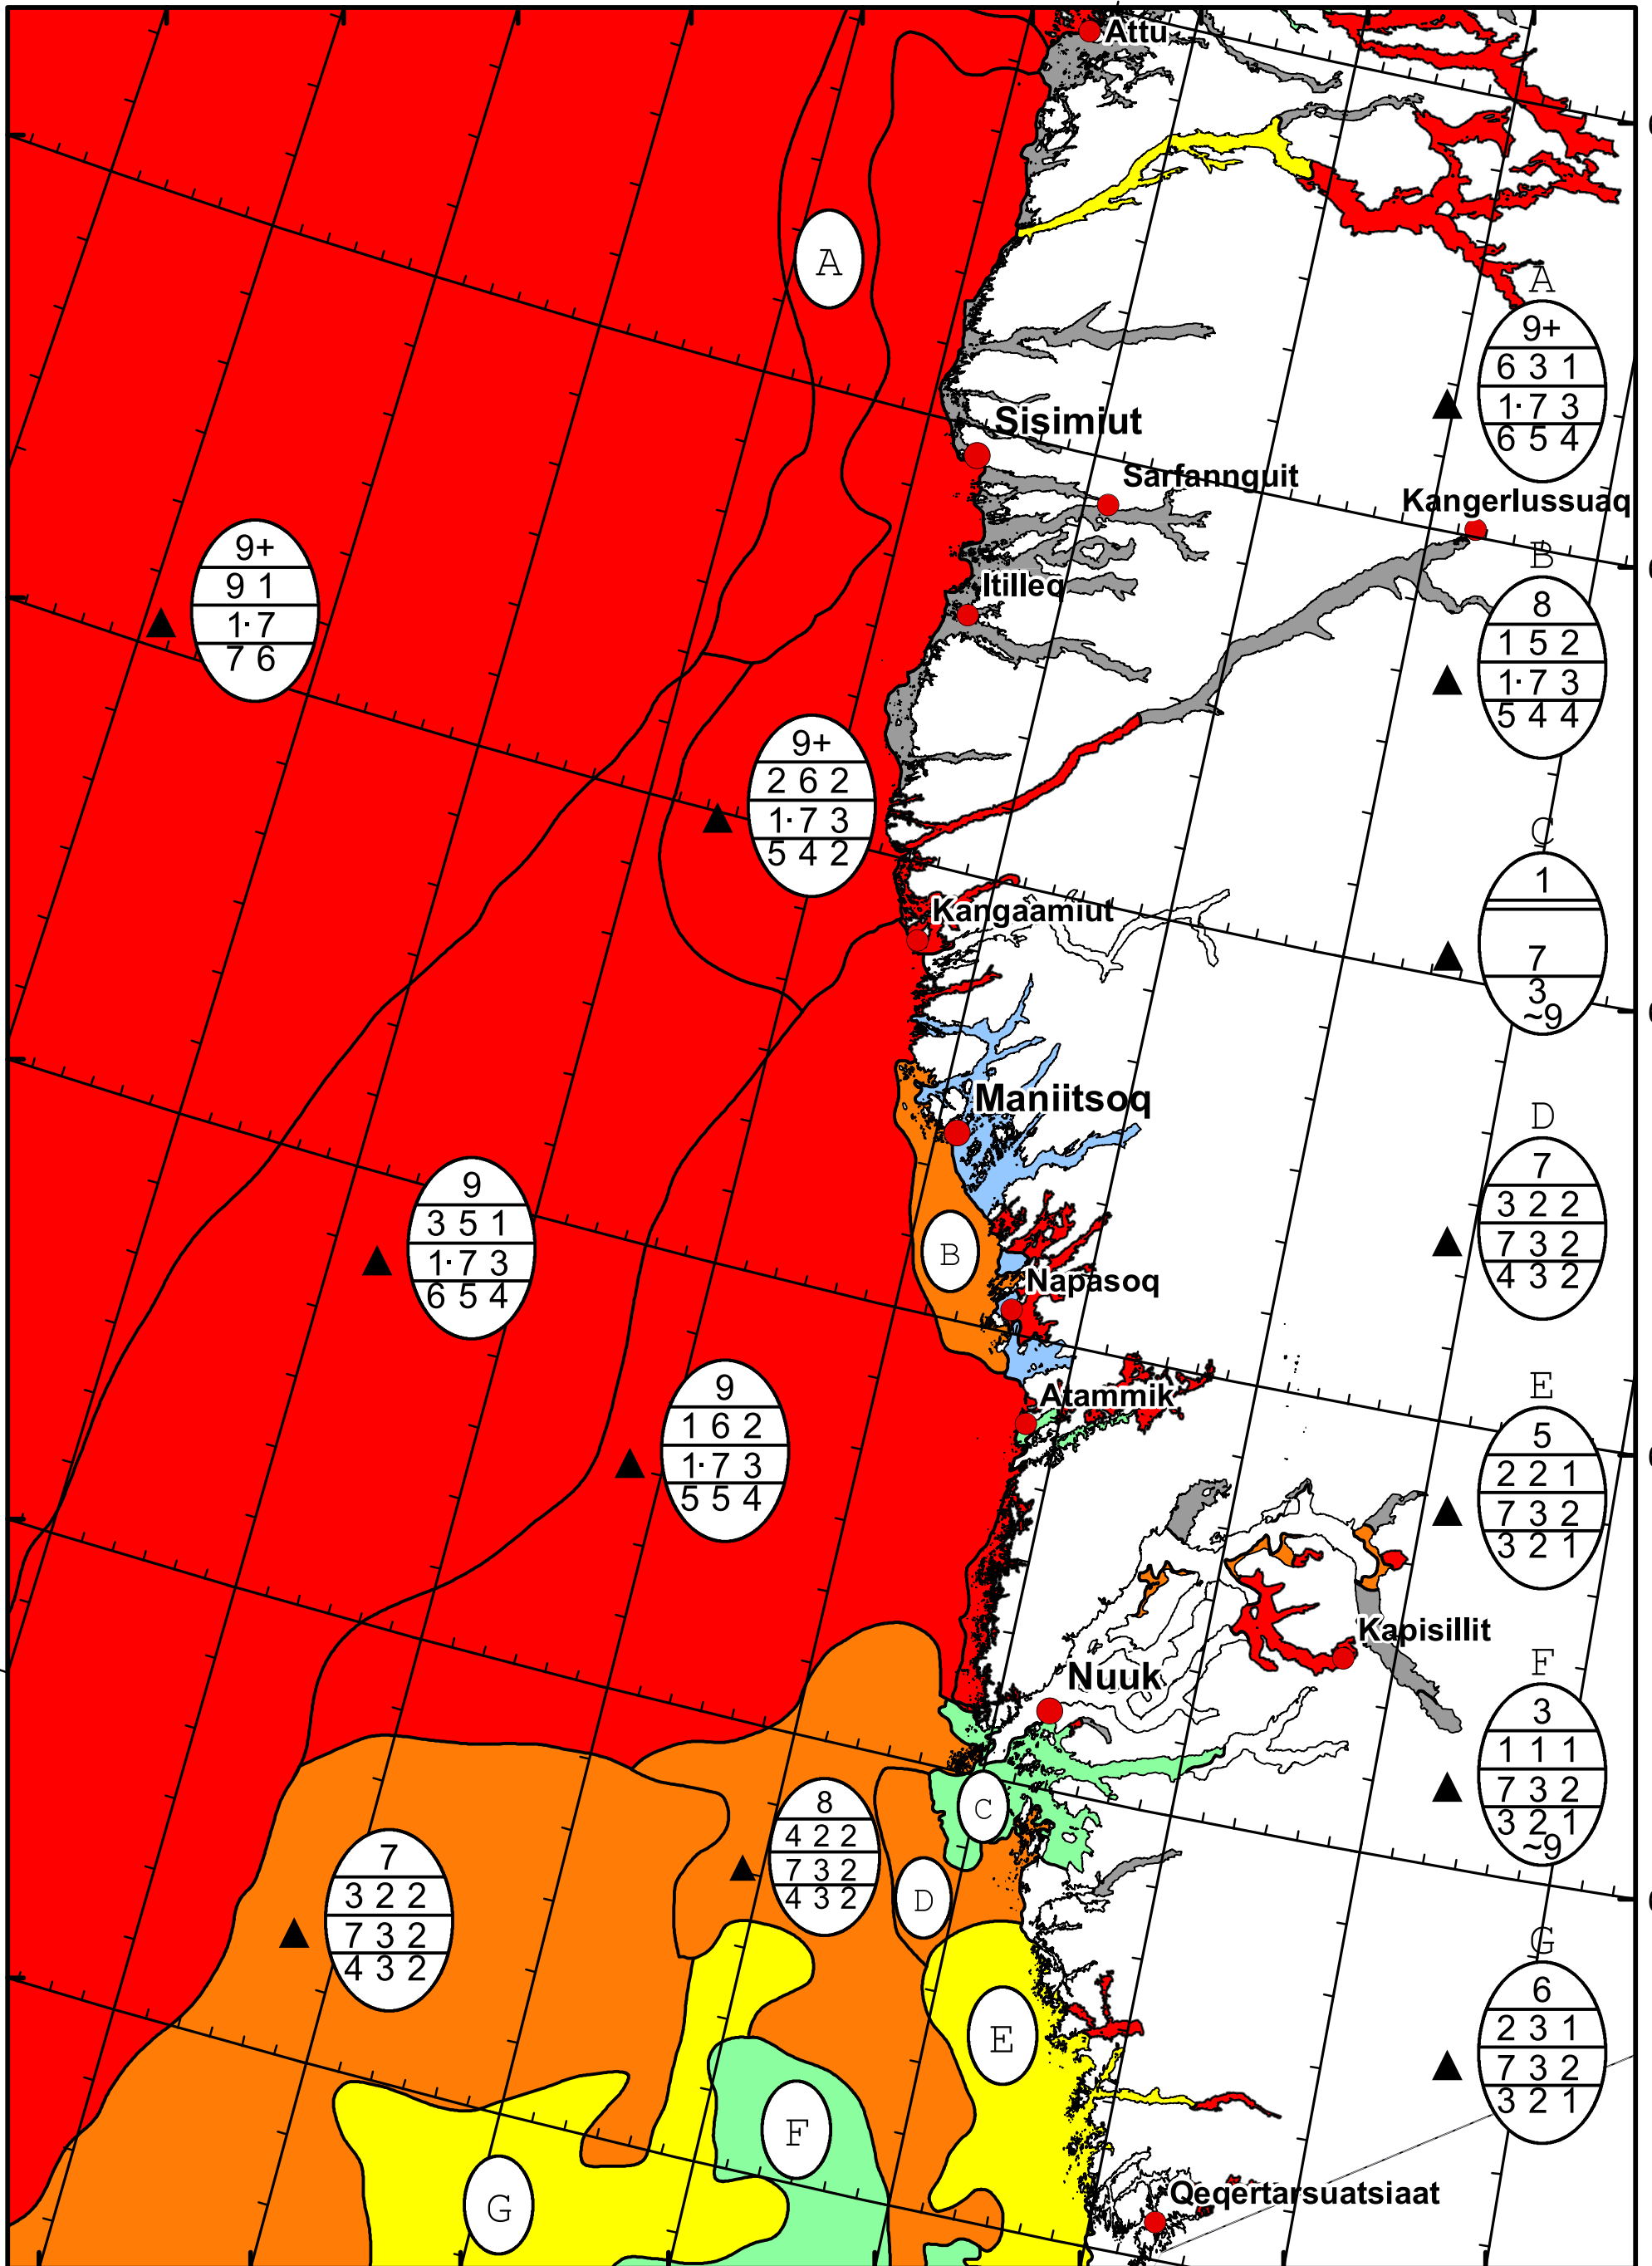

59°W 58°W 57°W 56°W 55°W 54°W 53°W 52°W 51°W

67°N

68°N

66°N

67°N

65°N

66°N

64°N

65°N

63°N

64°N

West Greenland Ice Chart

DMI

Ice Service

Danish Meteorological Institute

Valid: 20 March 2022, 09:55 UTC