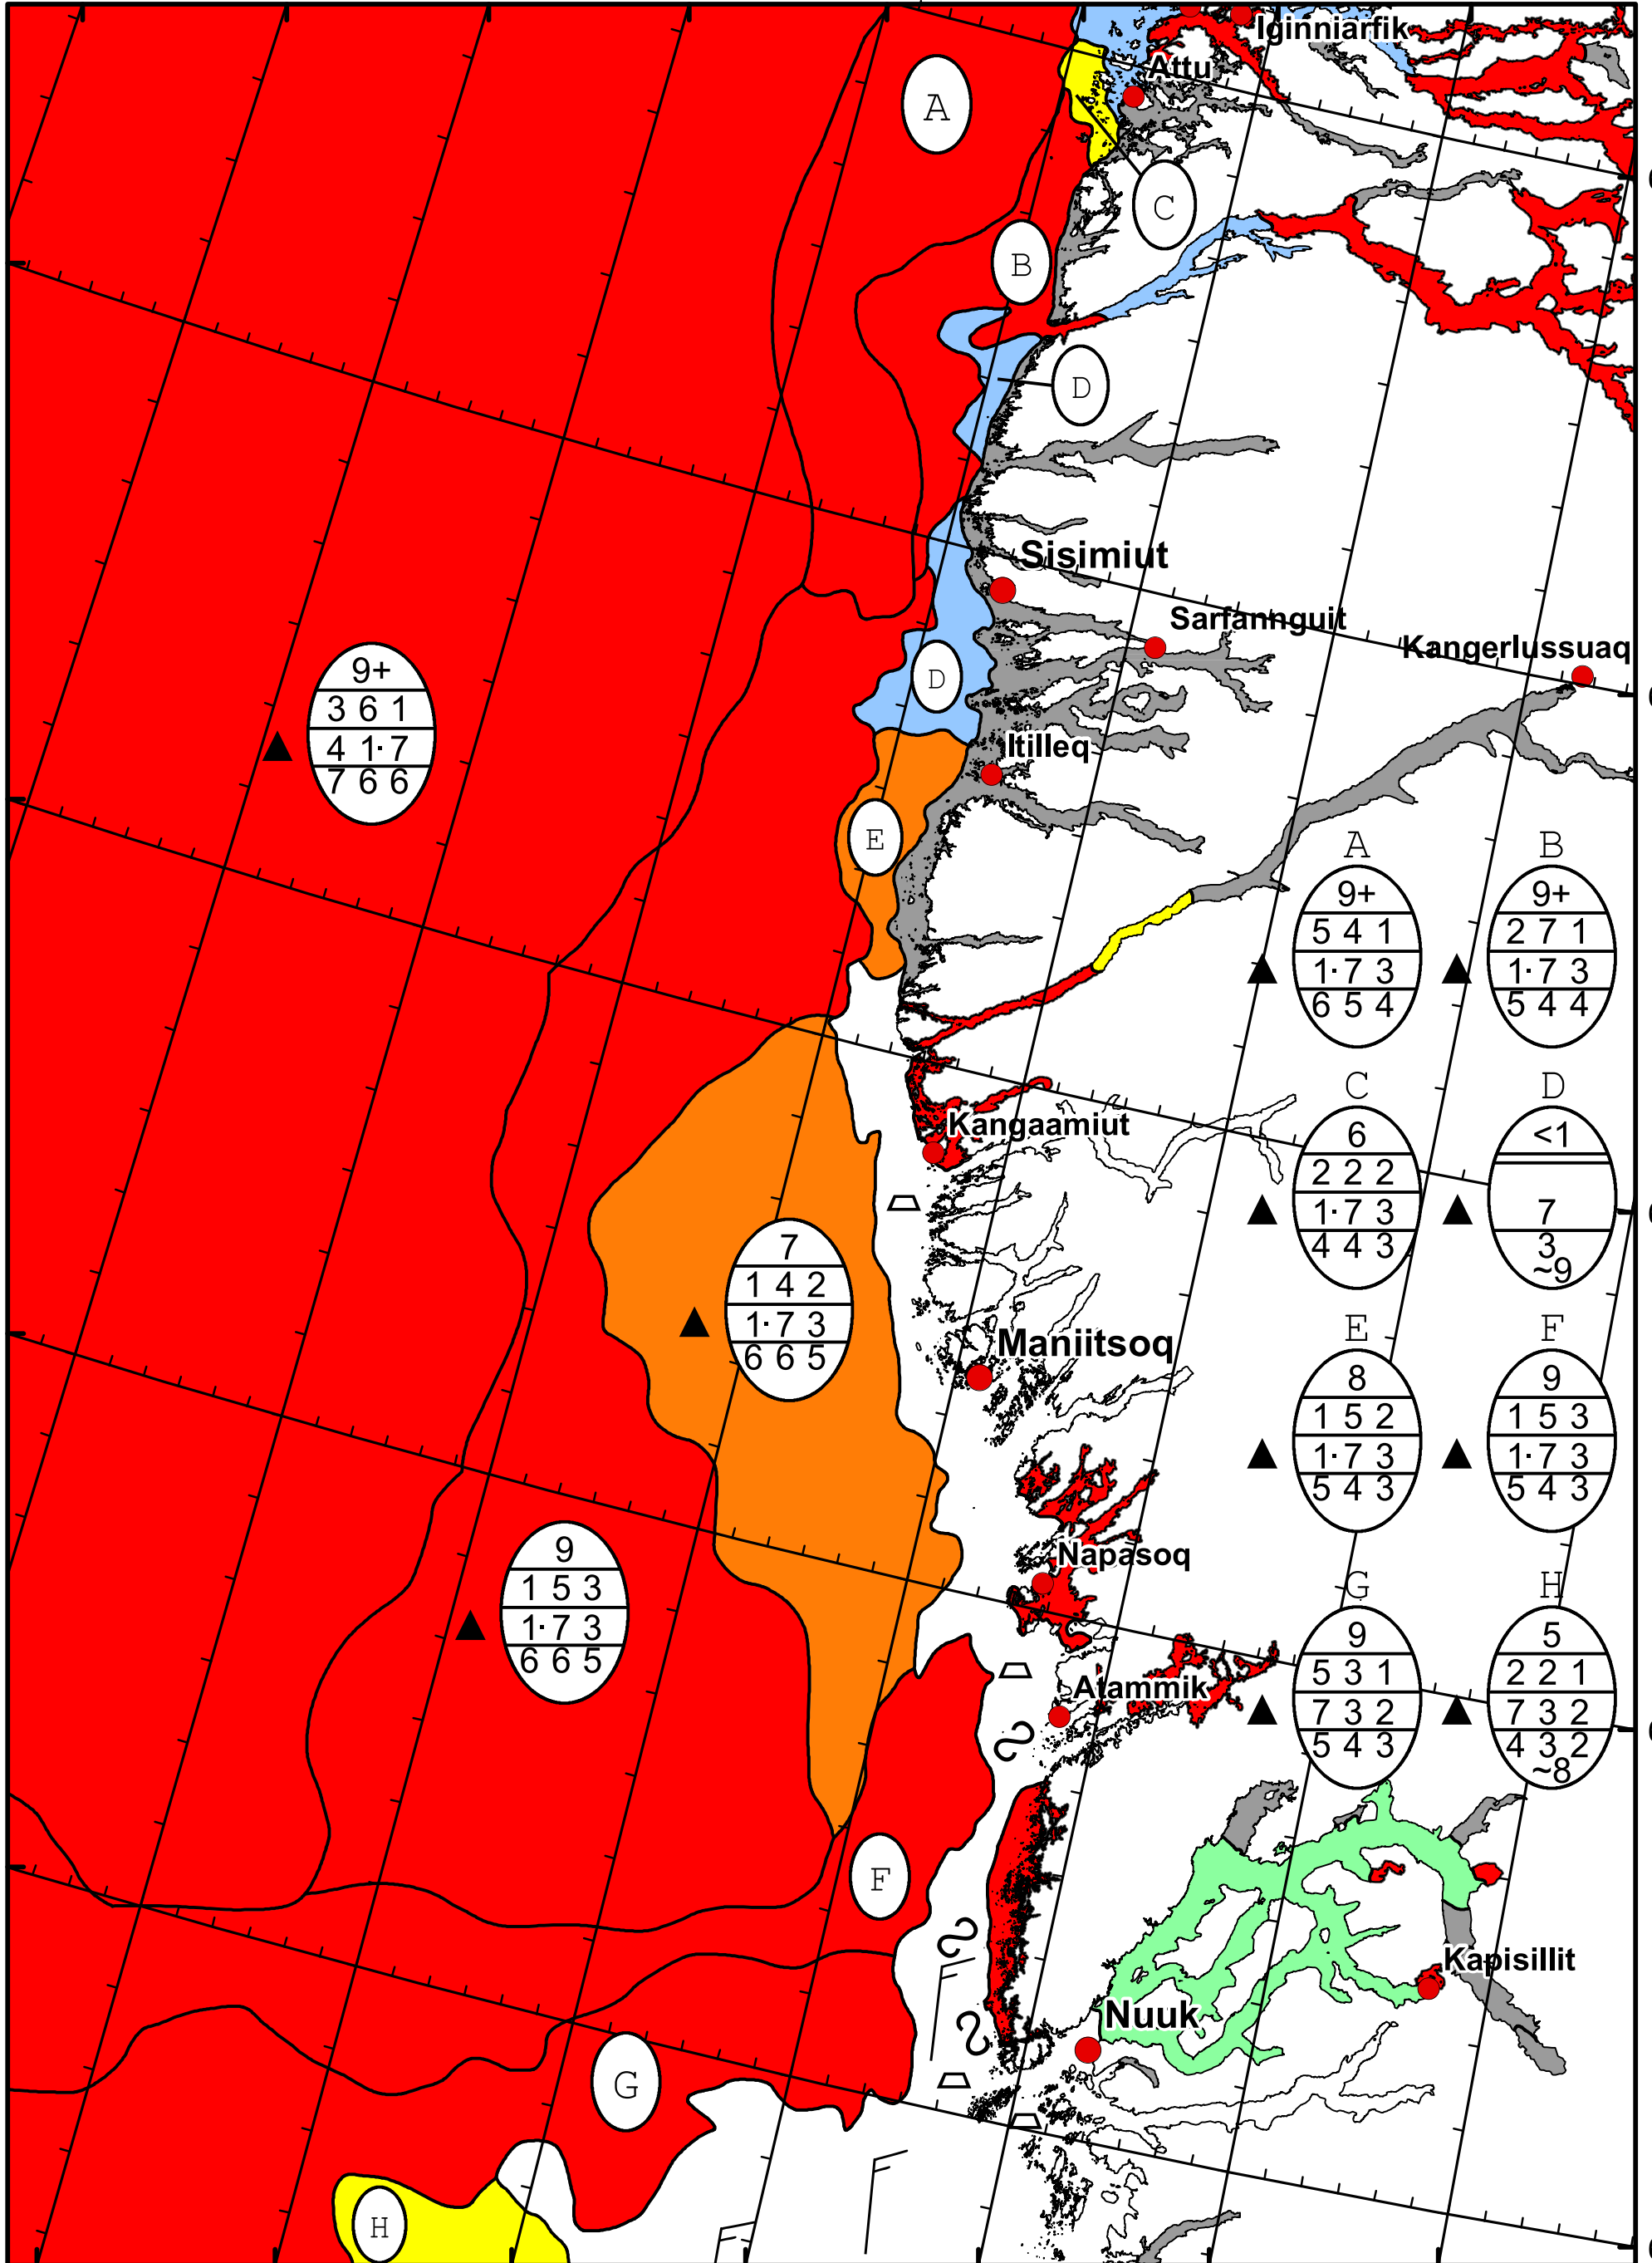

59°W 58°W 57°W 56°W 55°W 54°W 53°W 52°W

67°N

68°N

66°N

67°N

65°N

66°N

64°N

65°N

64°N

DMI  
Ice Service

West Greenland Ice Chart

Danish Meteorological Institute

Valid: 29 March 2022, 09:10 UTC