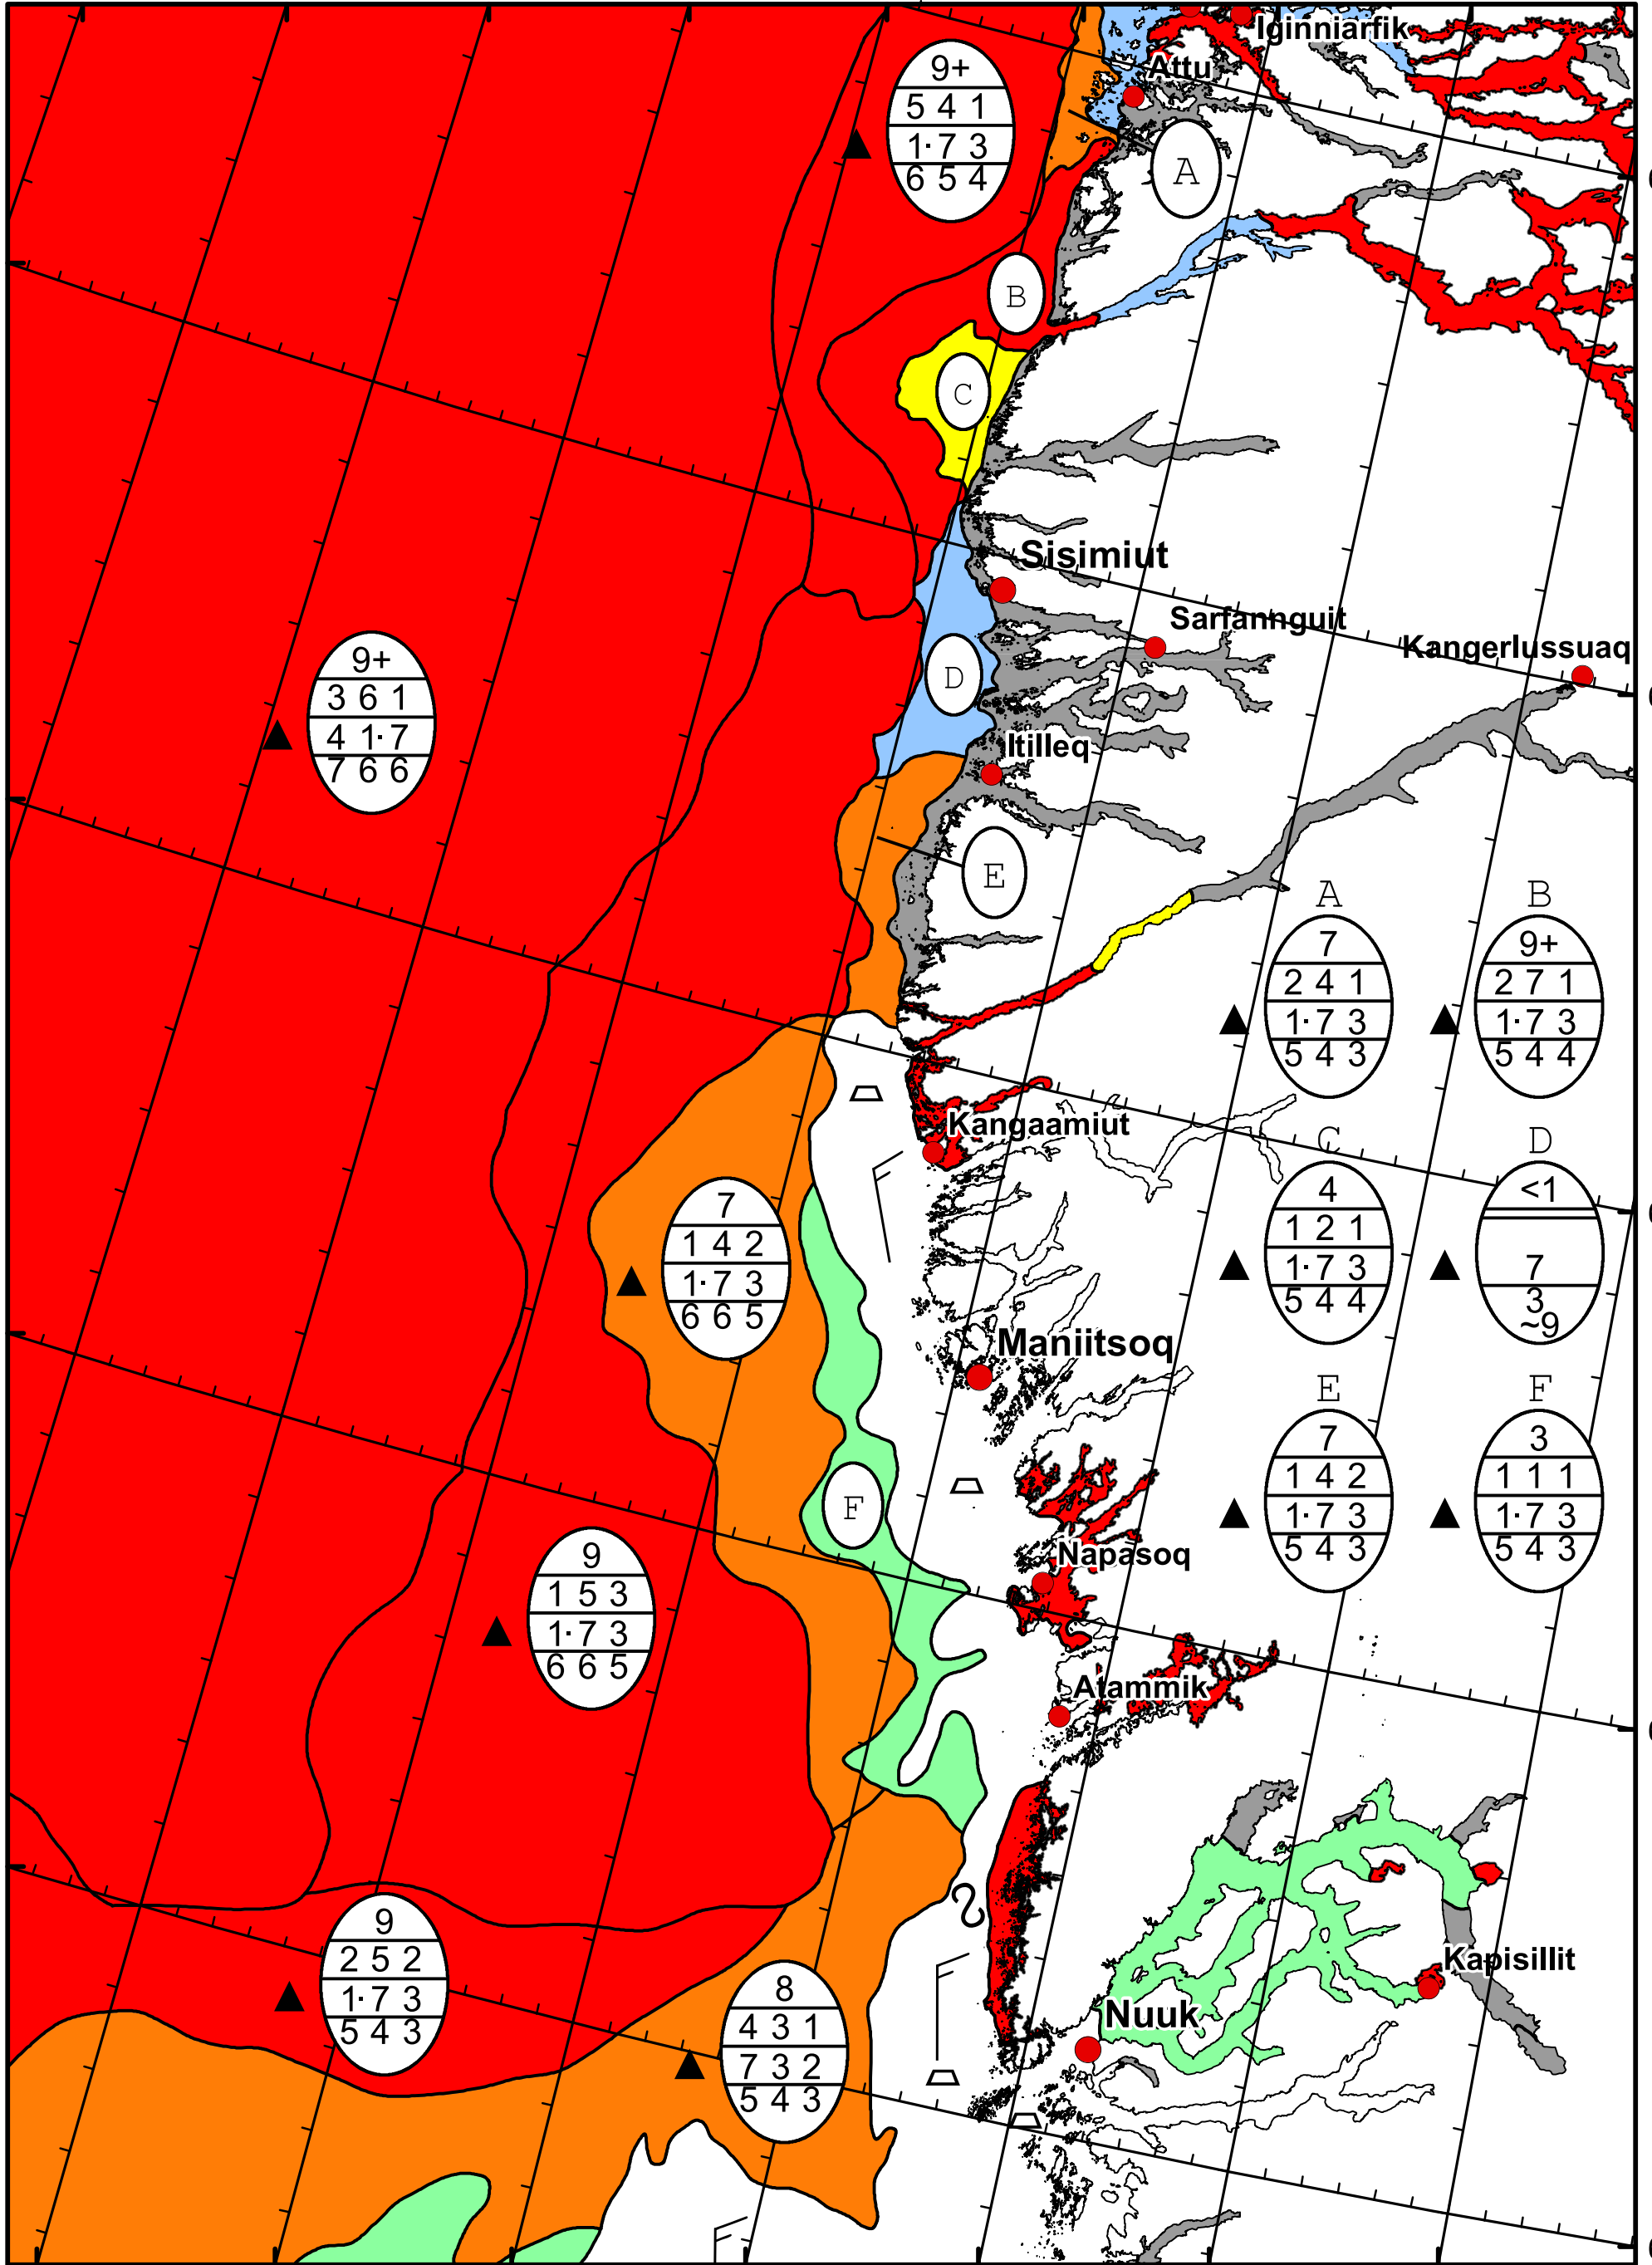

59°W 58°W 57°W 56°W 55°W 54°W 53°W 52°W

67°N

68°N

66°N

67°N

65°N

66°N

64°N

65°N

64°N

DMI
Ice Service

West Greenland Ice Chart

Danish Meteorological Institute

Valid: 30 March 2022, 09:55 UTC