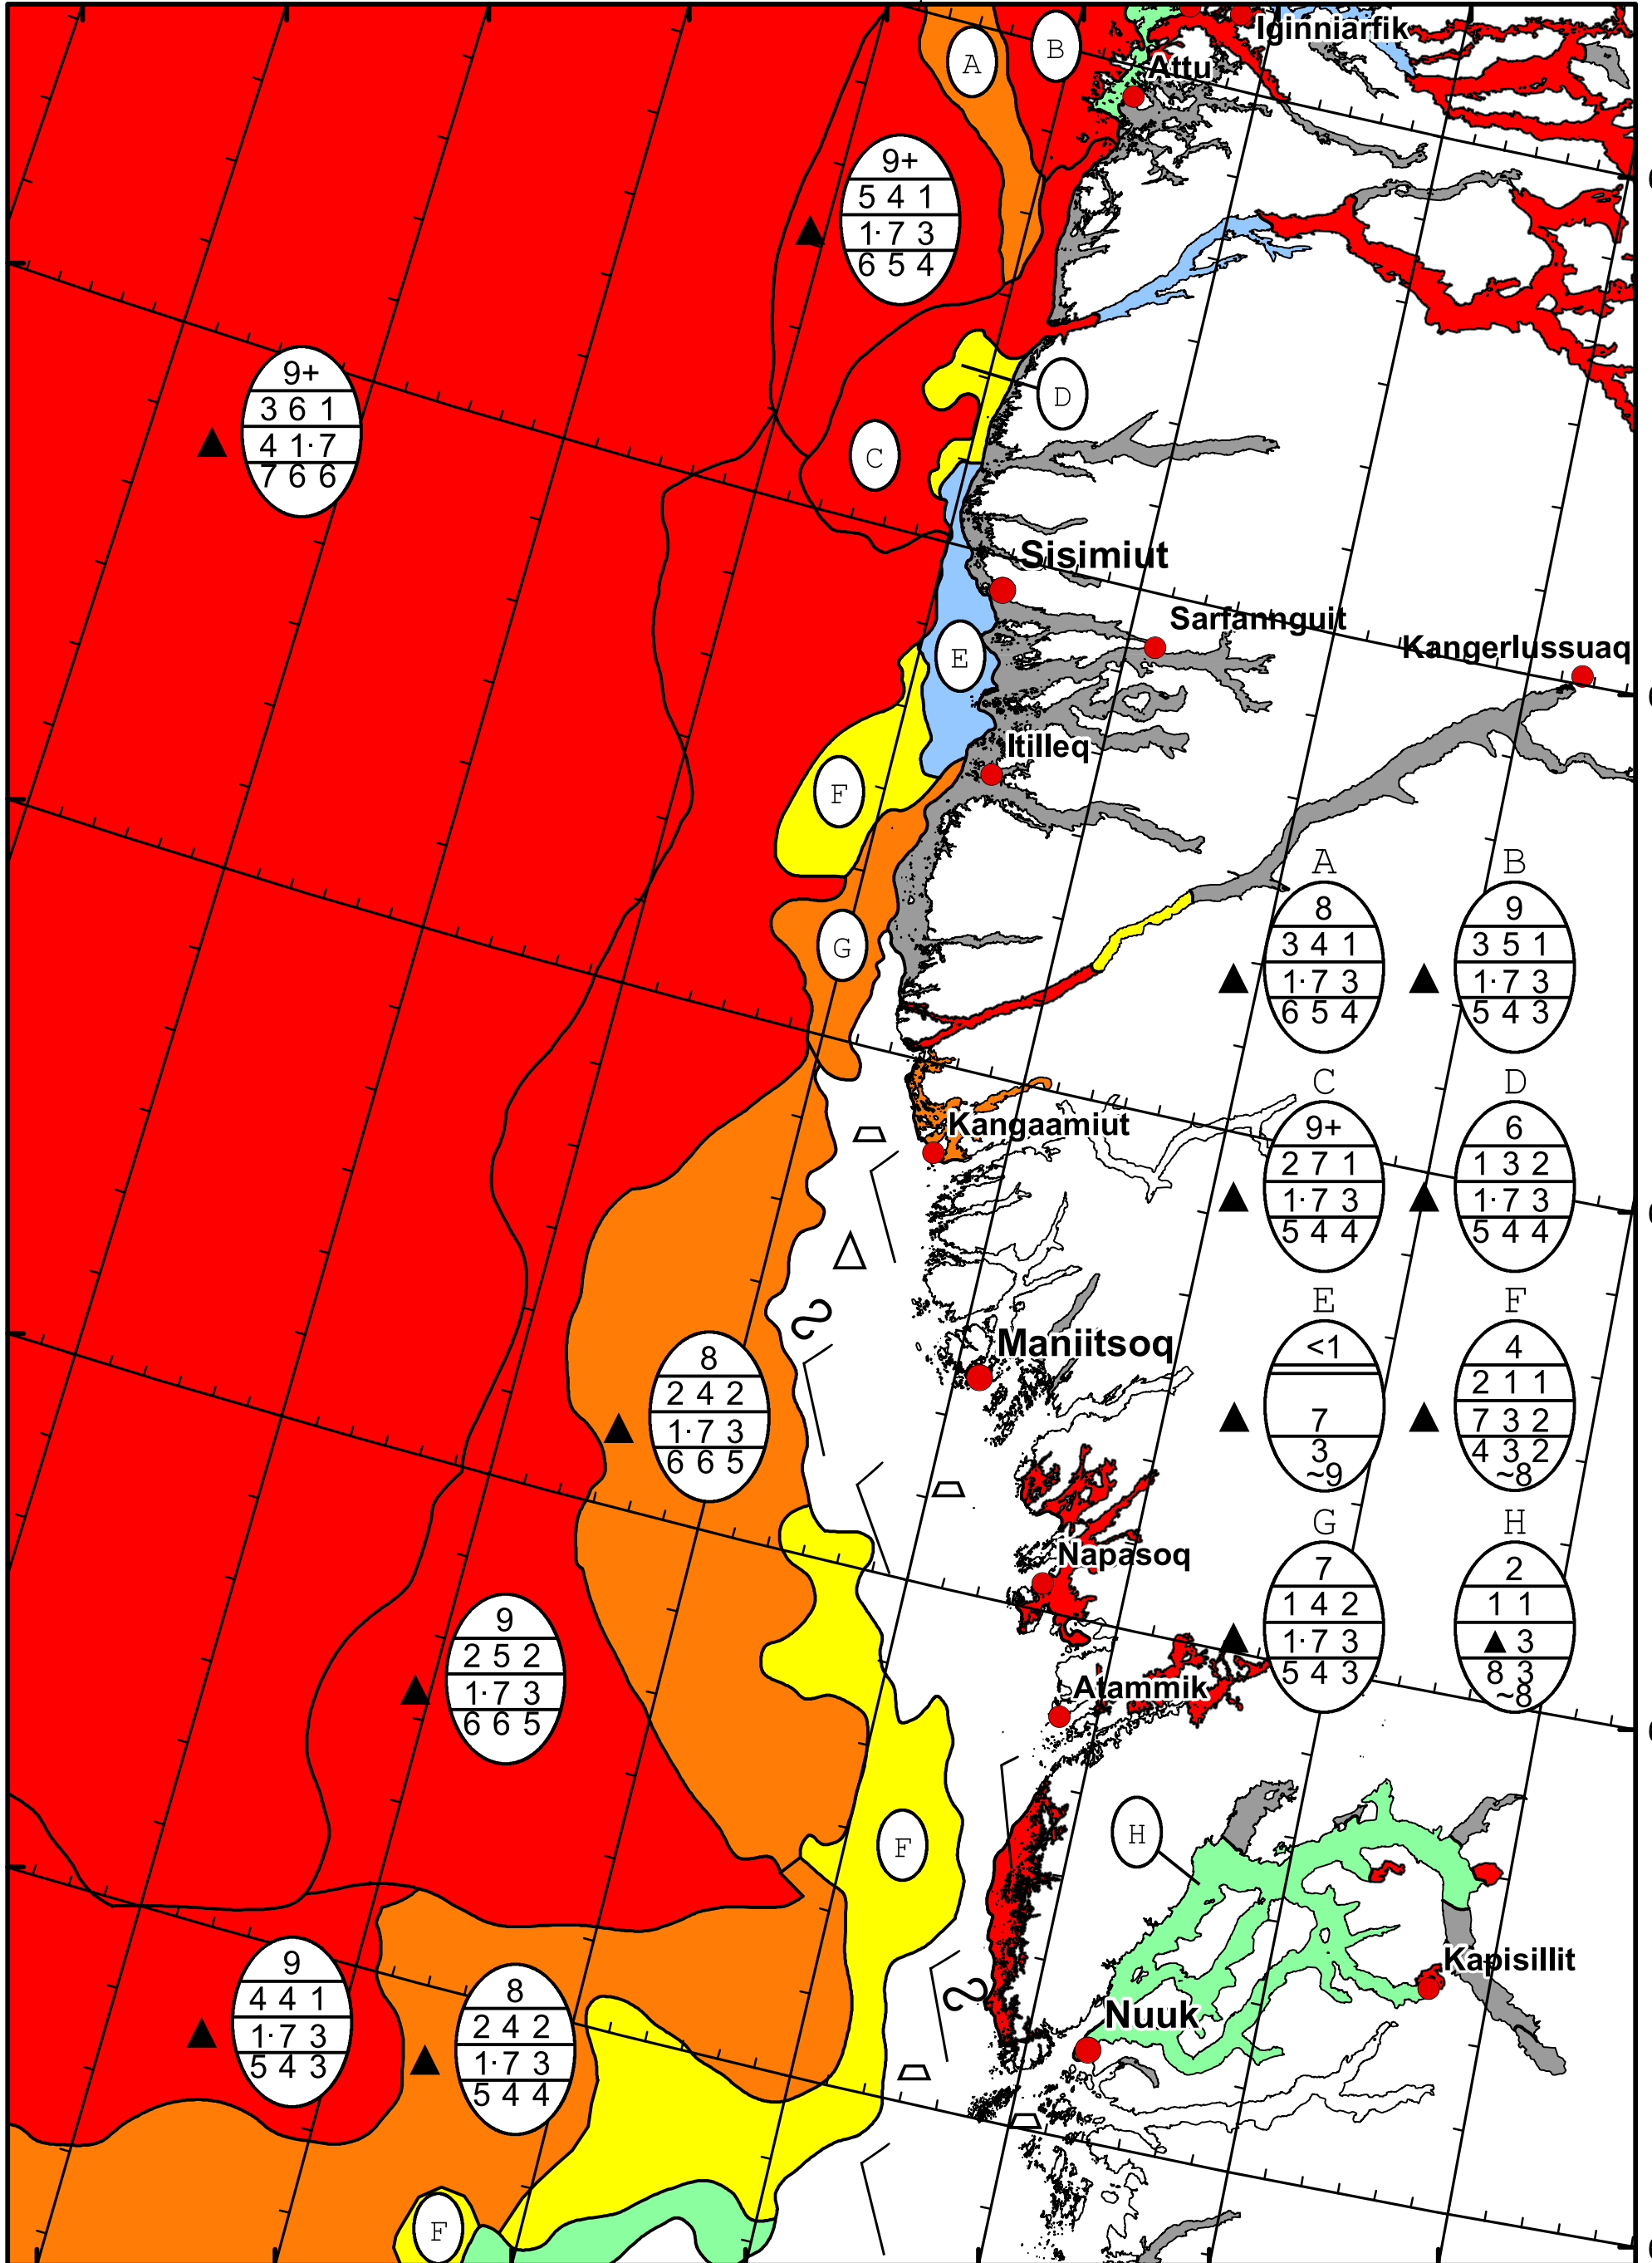

59°W 58°W 57°W 56°W 55°W 54°W 53°W 52°W

67°N

68°N

66°N

67°N

65°N

66°N

64°N

65°N

64°N

64°N

DMI
Ice Service

West Greenland Ice Chart

Danish Meteorological Institute

Valid: 31 March 2022, 21:10 UTC