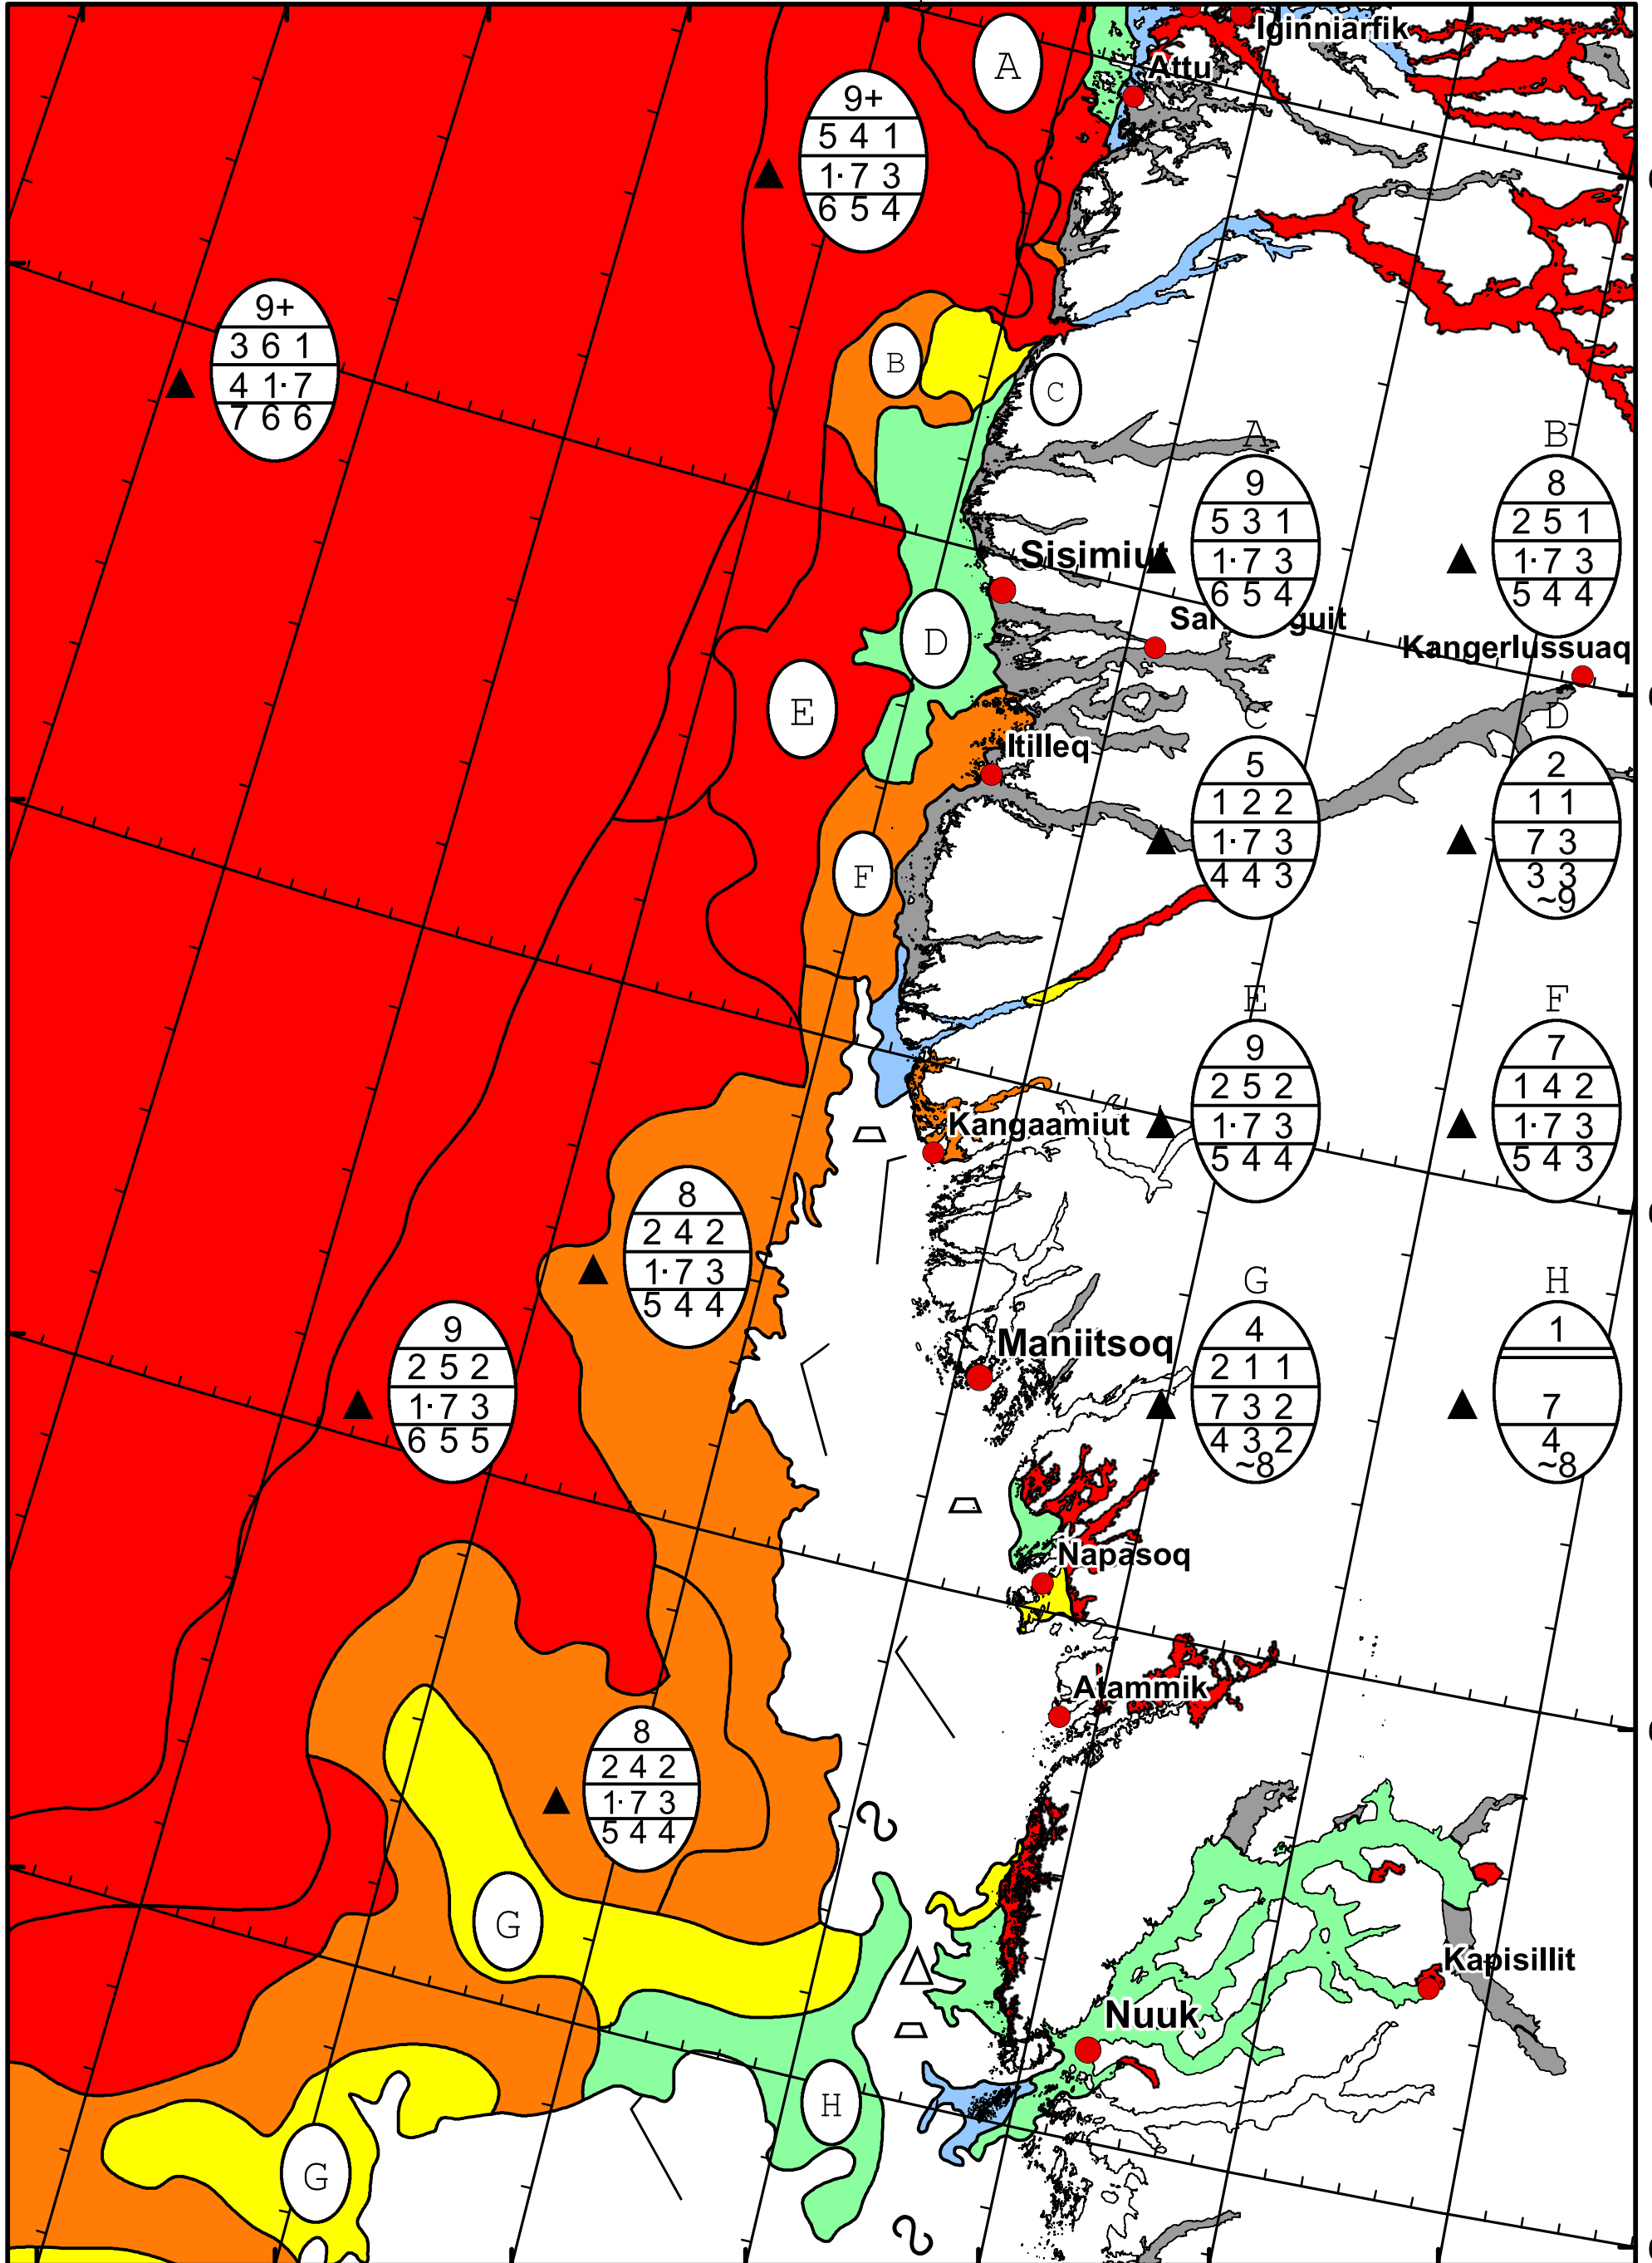

59°W 58°W 57°W 56°W 55°W 54°W 53°W 52°W

67°N

68°N

66°N

67°N

65°N

66°N

64°N

65°N

64°N

DMI  
Ice Service

West Greenland Ice Chart

Danish Meteorological Institute

Valid: 04 April 2022, 21:20 UTC