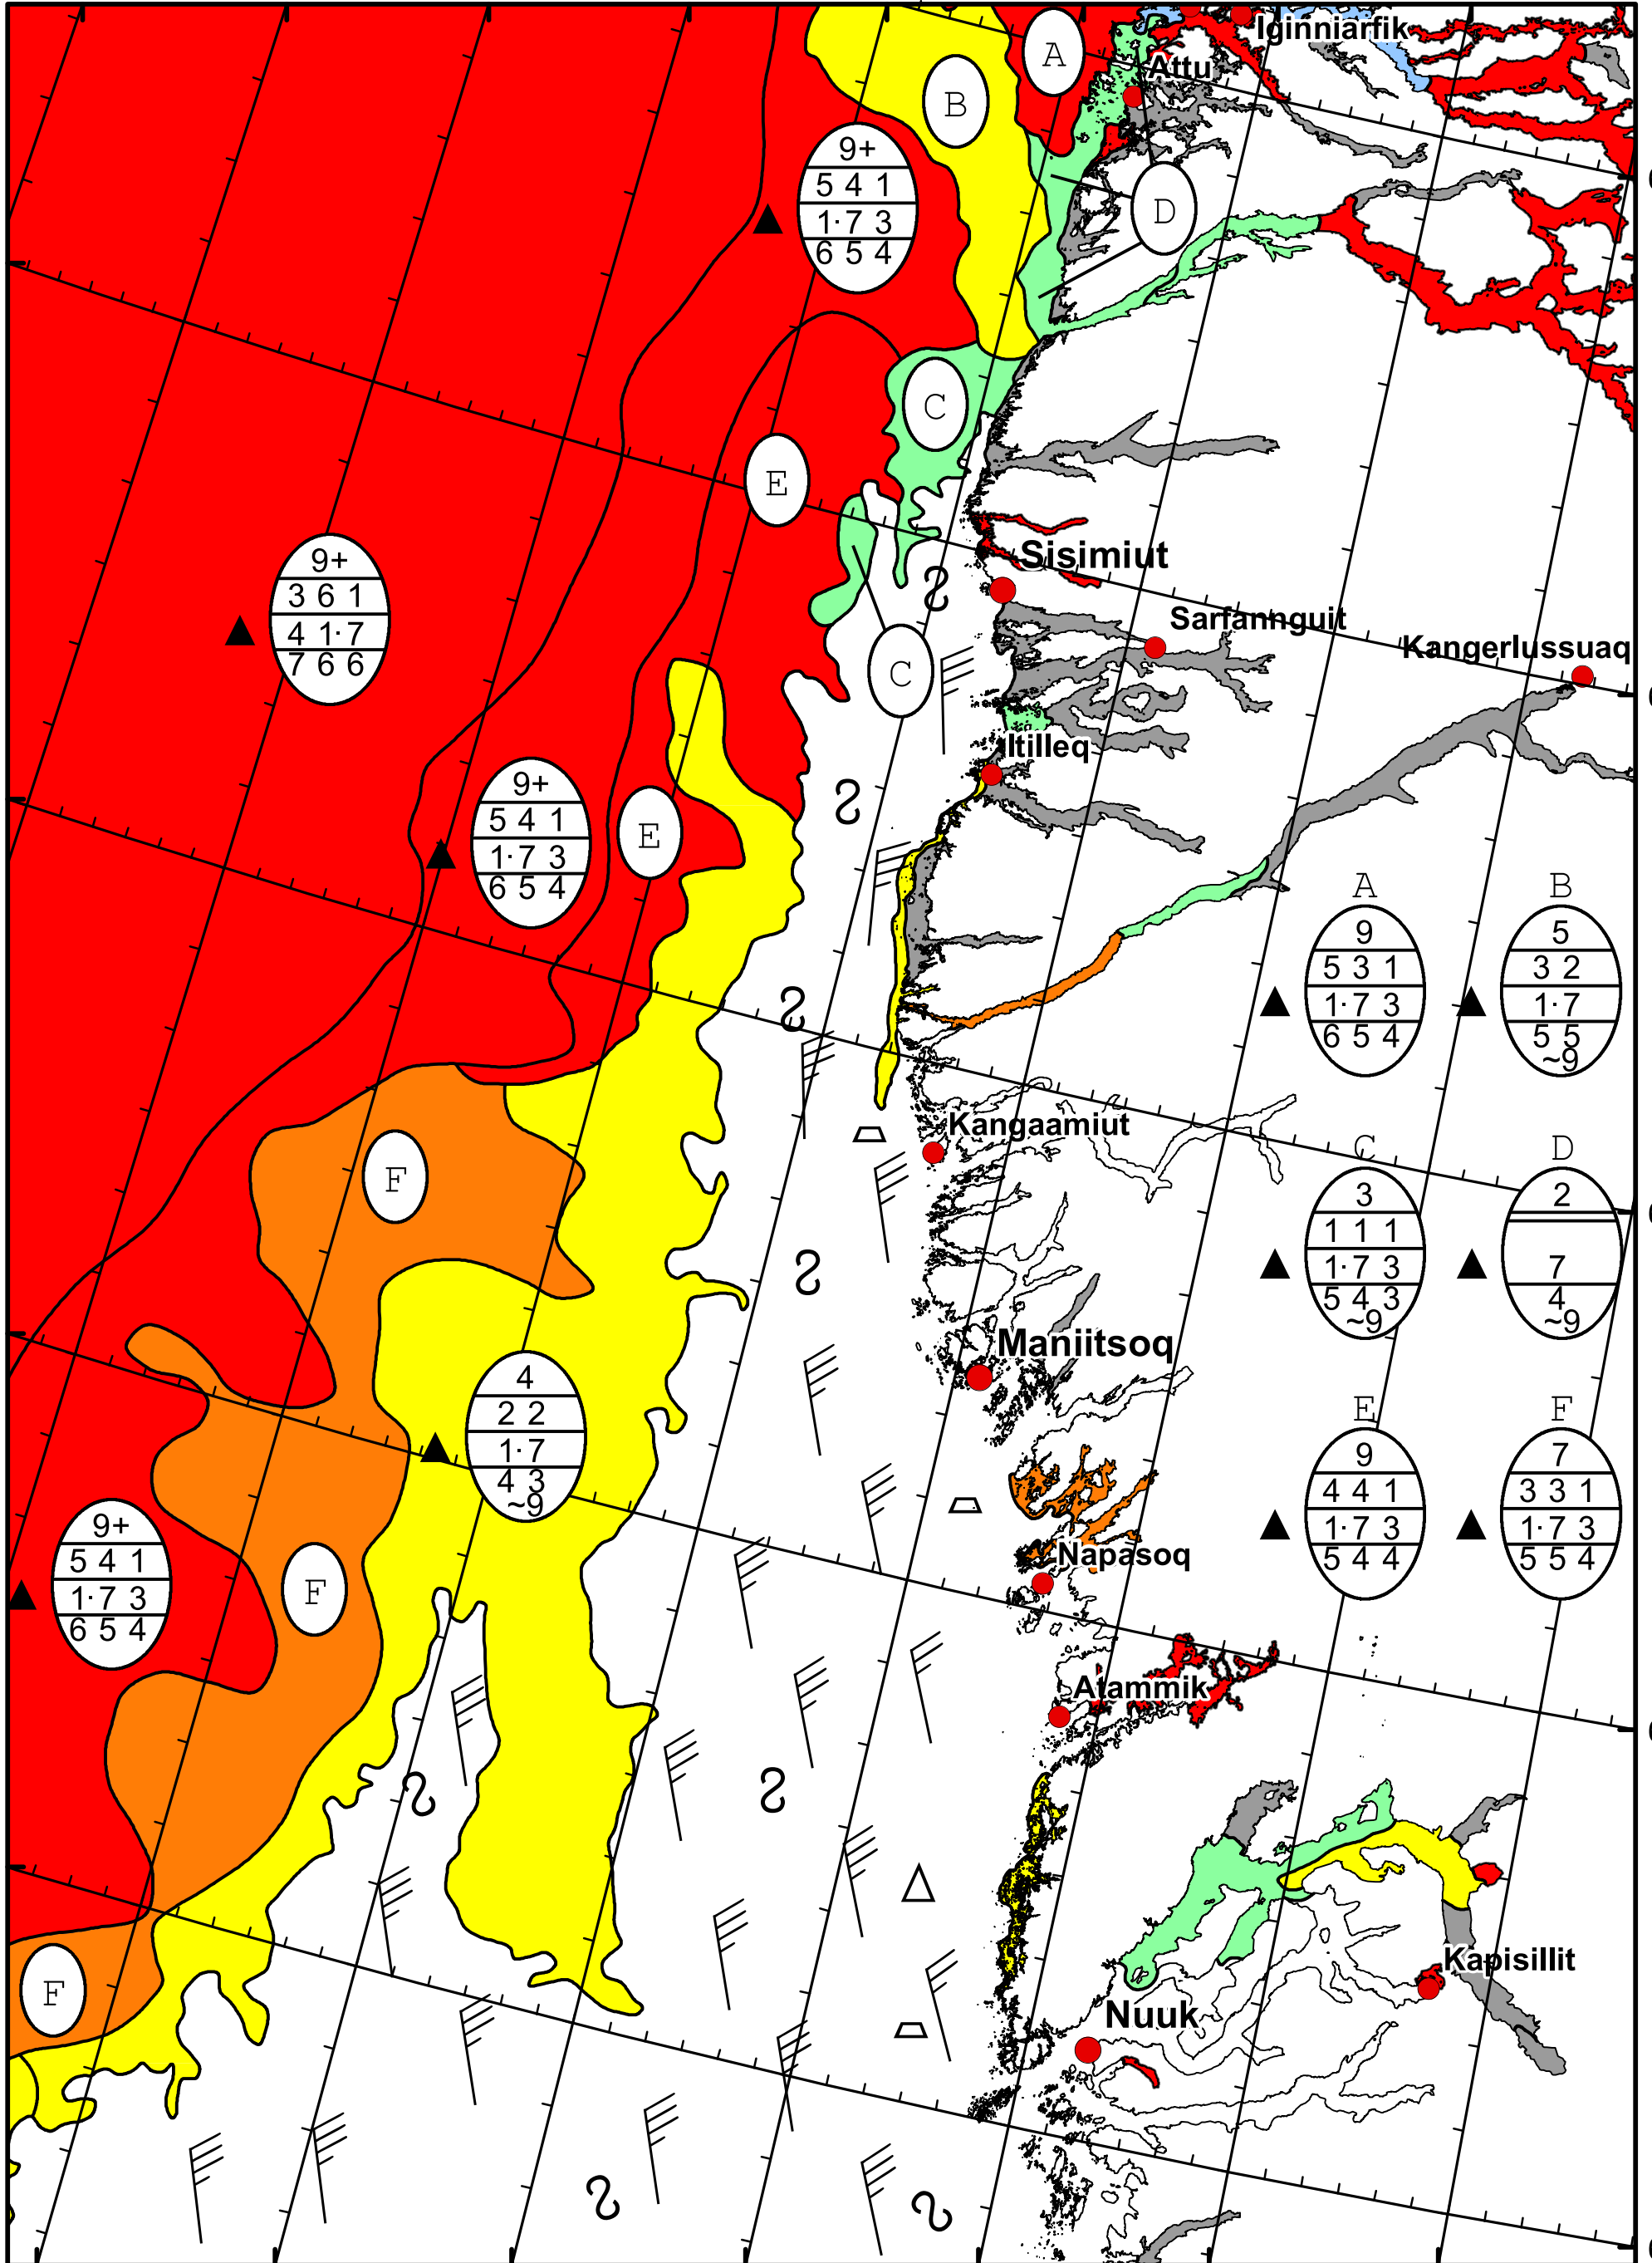

59°W 58°W 57°W 56°W 55°W 54°W 53°W 52°W

67°N

68°N

66°N

67°N

65°N

66°N

64°N

65°N

64°N

64°N

DMII
Ice Service

West Greenland Ice Chart

Danish Meteorological Institute

Valid: 14 April 2022, 10:05 UTC