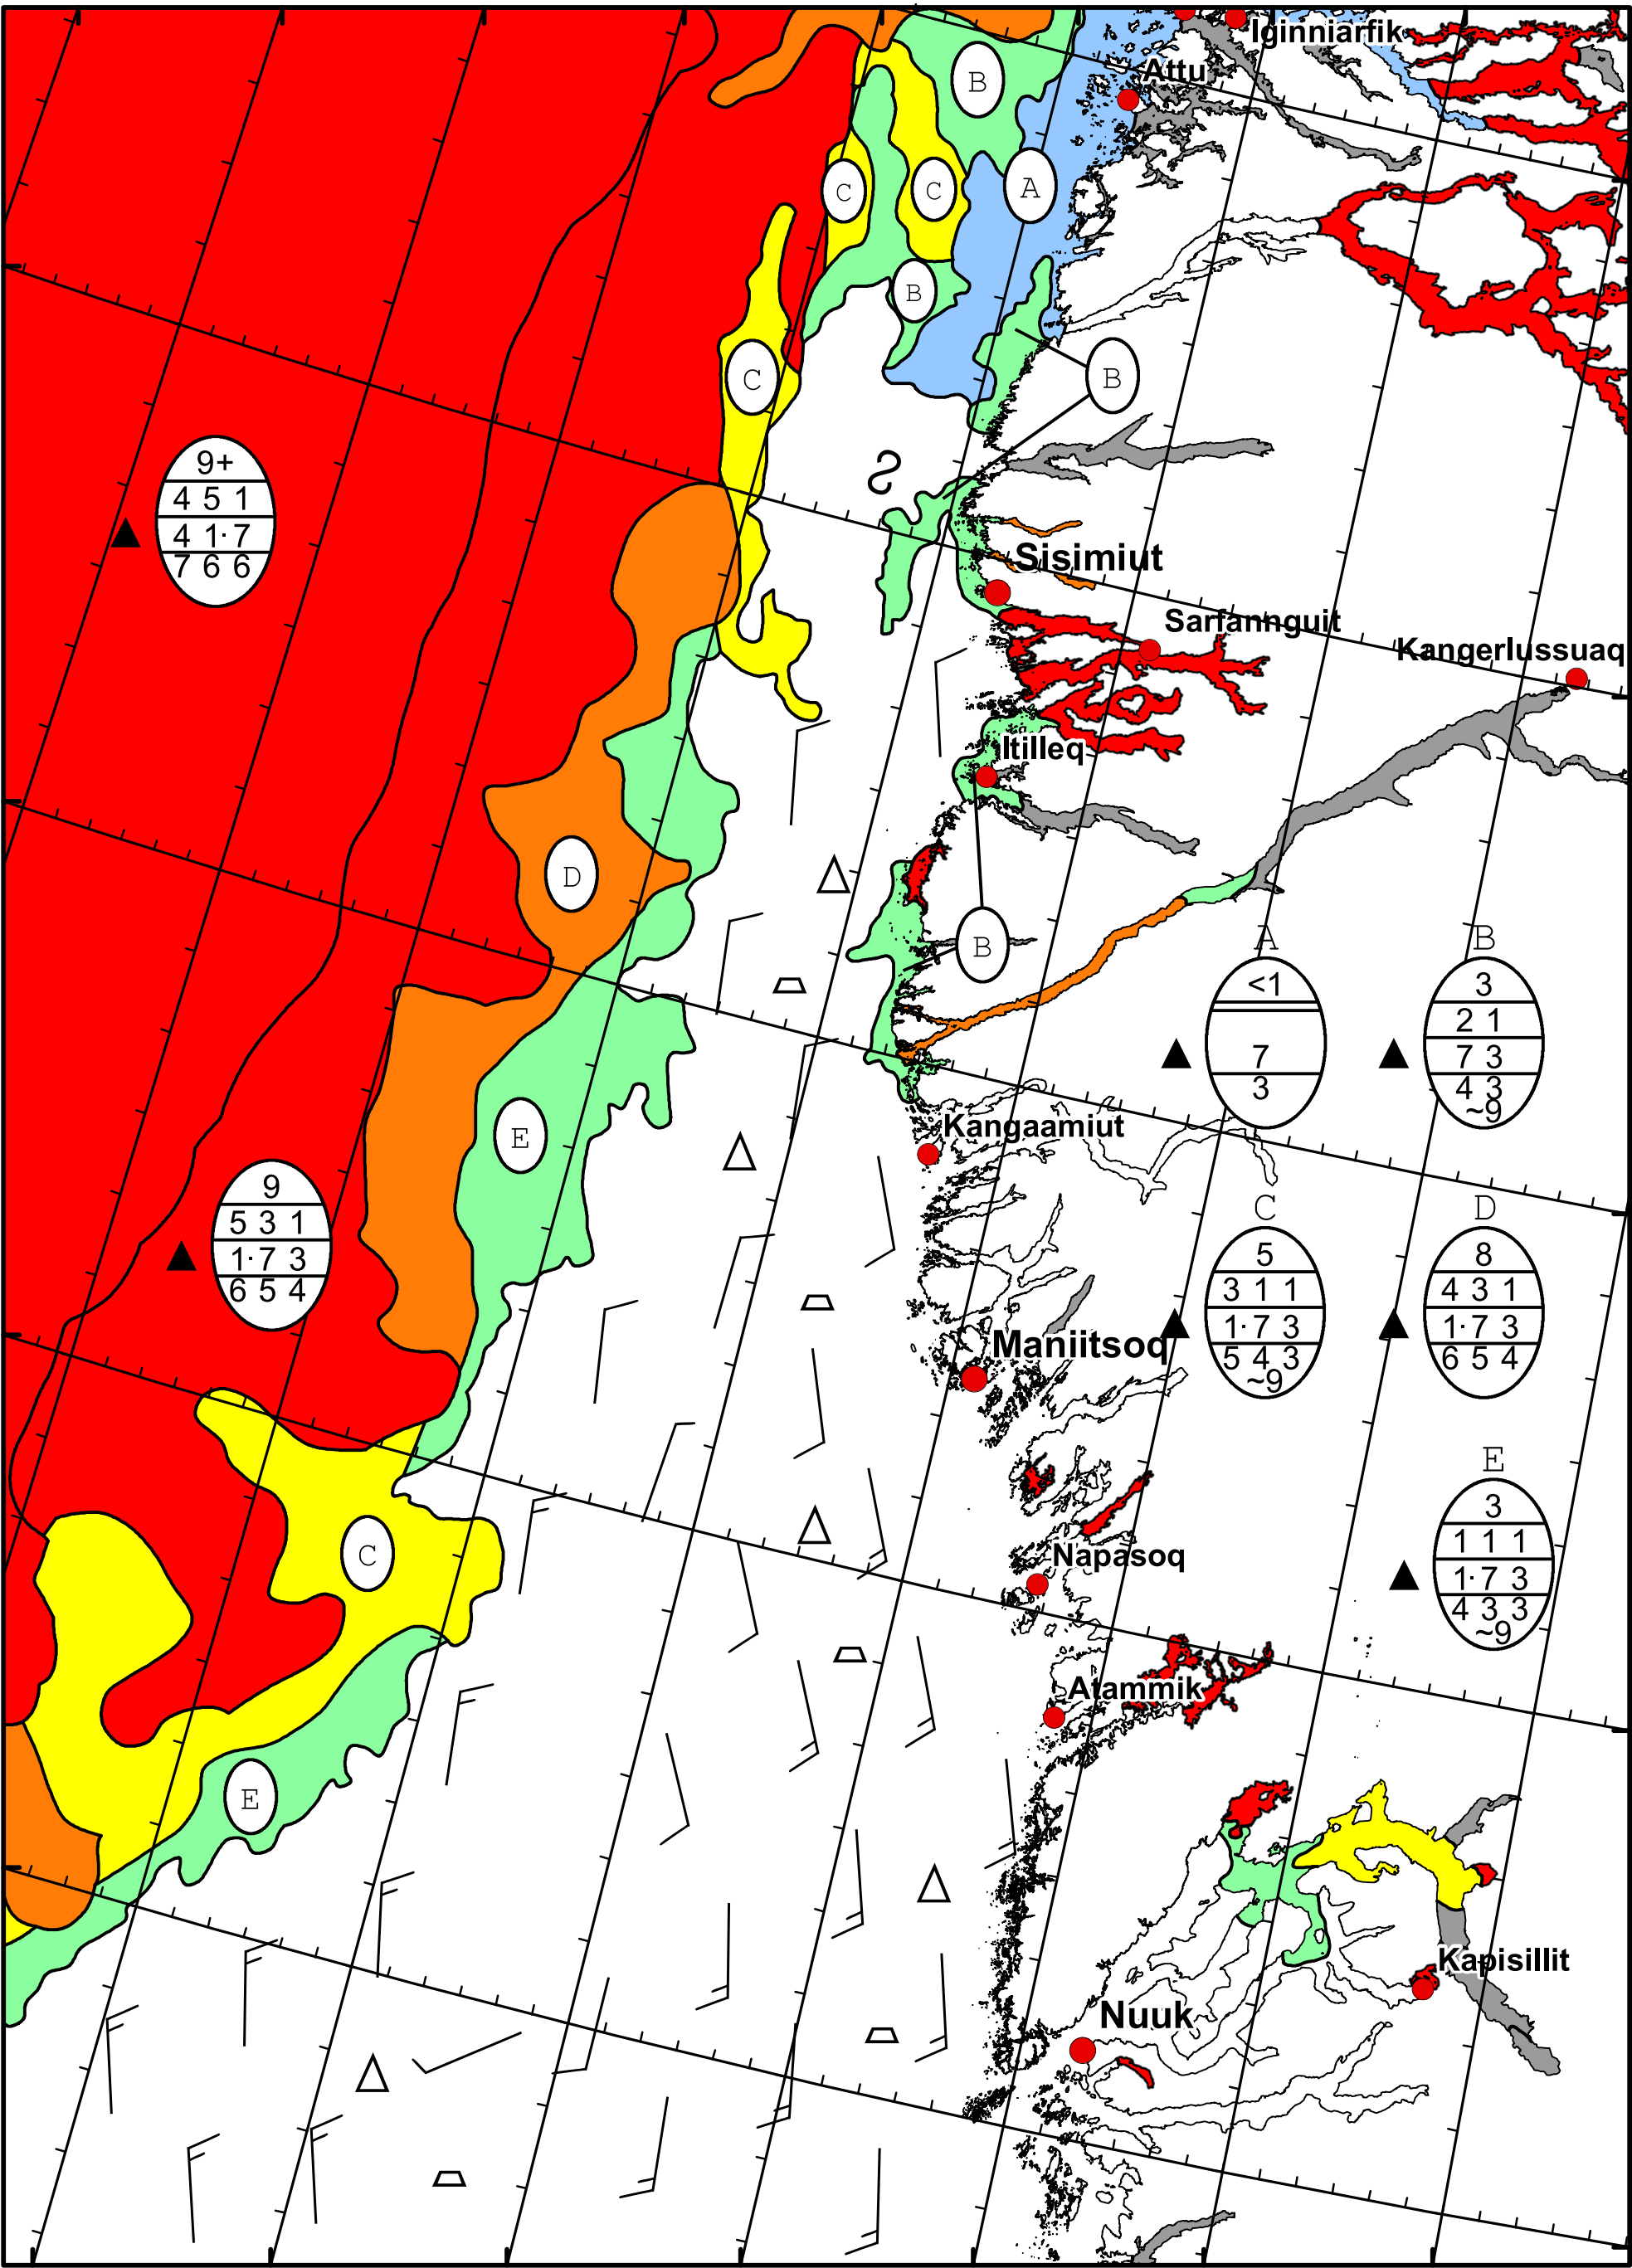

59°W 58°W 57°W 56°W 55°W 54°W 53°W 52°W

67°N

68°N

66°N

67°N

65°N

66°N

64°N

65°N

64°N

DMi
Ice Service

West Greenland Ice Chart

Danish Meteorological Institute

Valid: 23 April 2022, 21:15 UTC