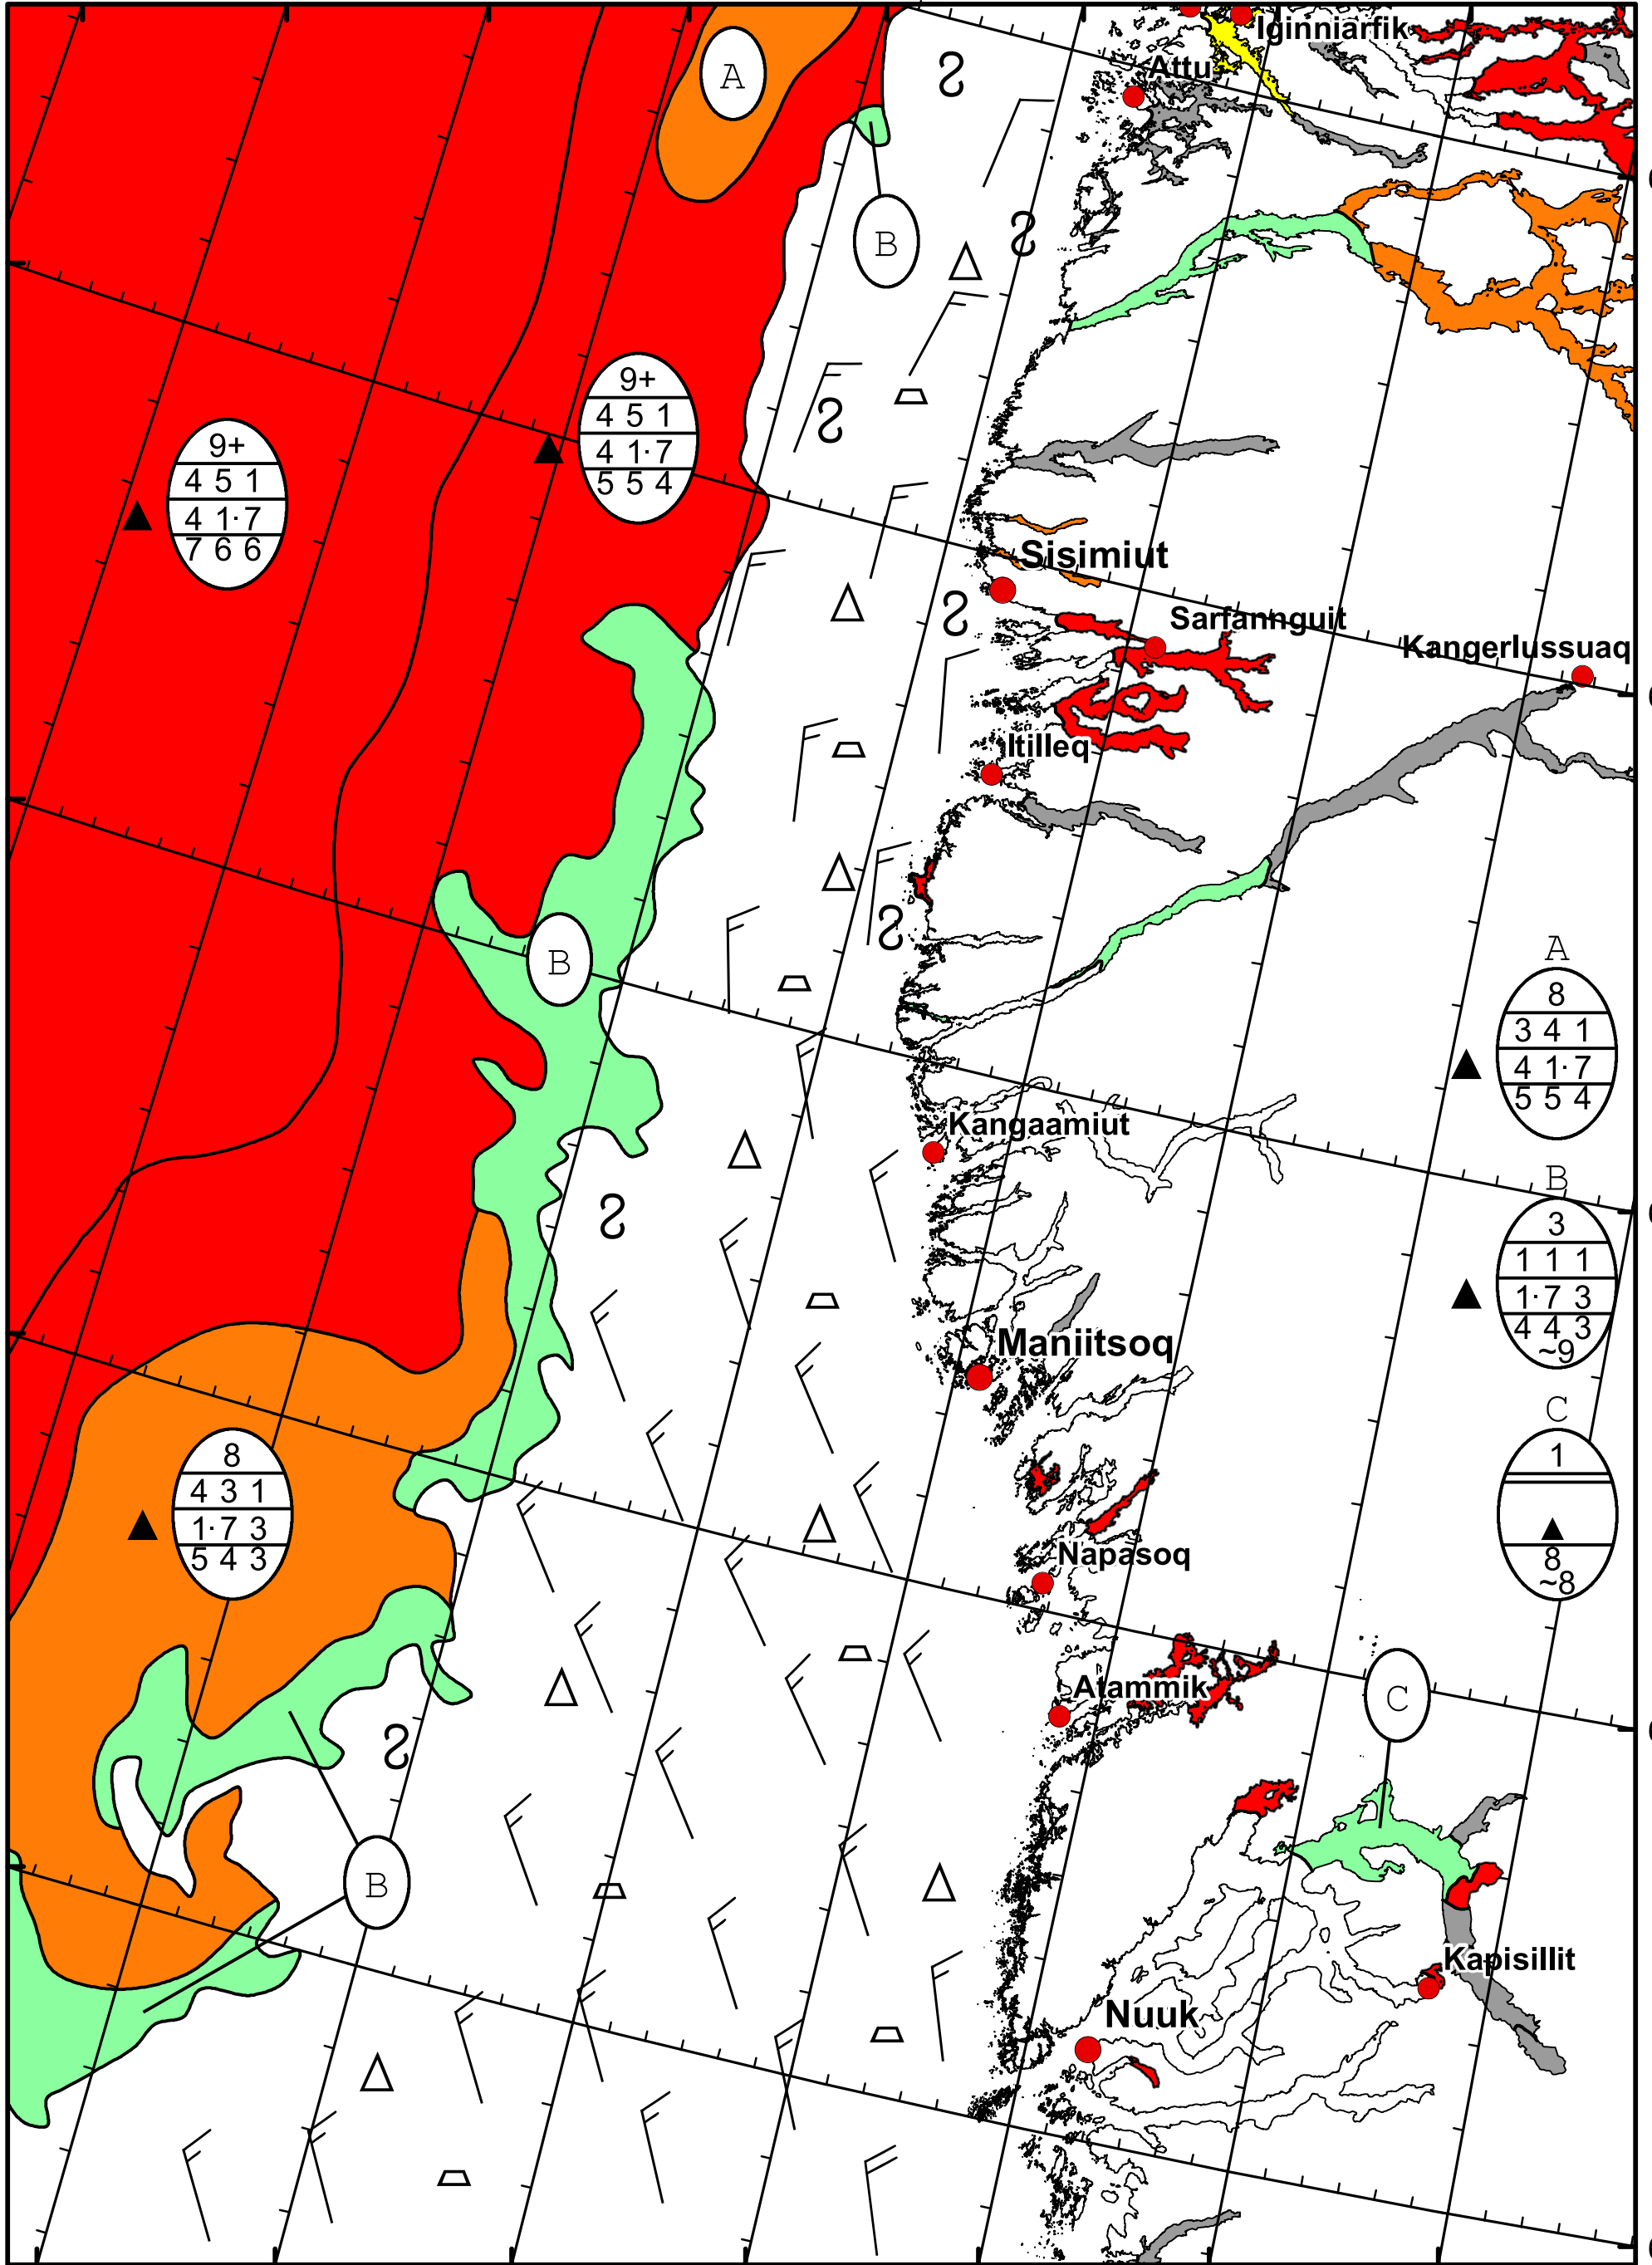

59°W 58°W 57°W 56°W 55°W 54°W 53°W 52°W

67°N

68°N

66°N

67°N

65°N

66°N

64°N

65°N

64°N

DMI
Ice Service

West Greenland Ice Chart

Danish Meteorological Institute

Valid: 01 May 2022, 21:05 UTC