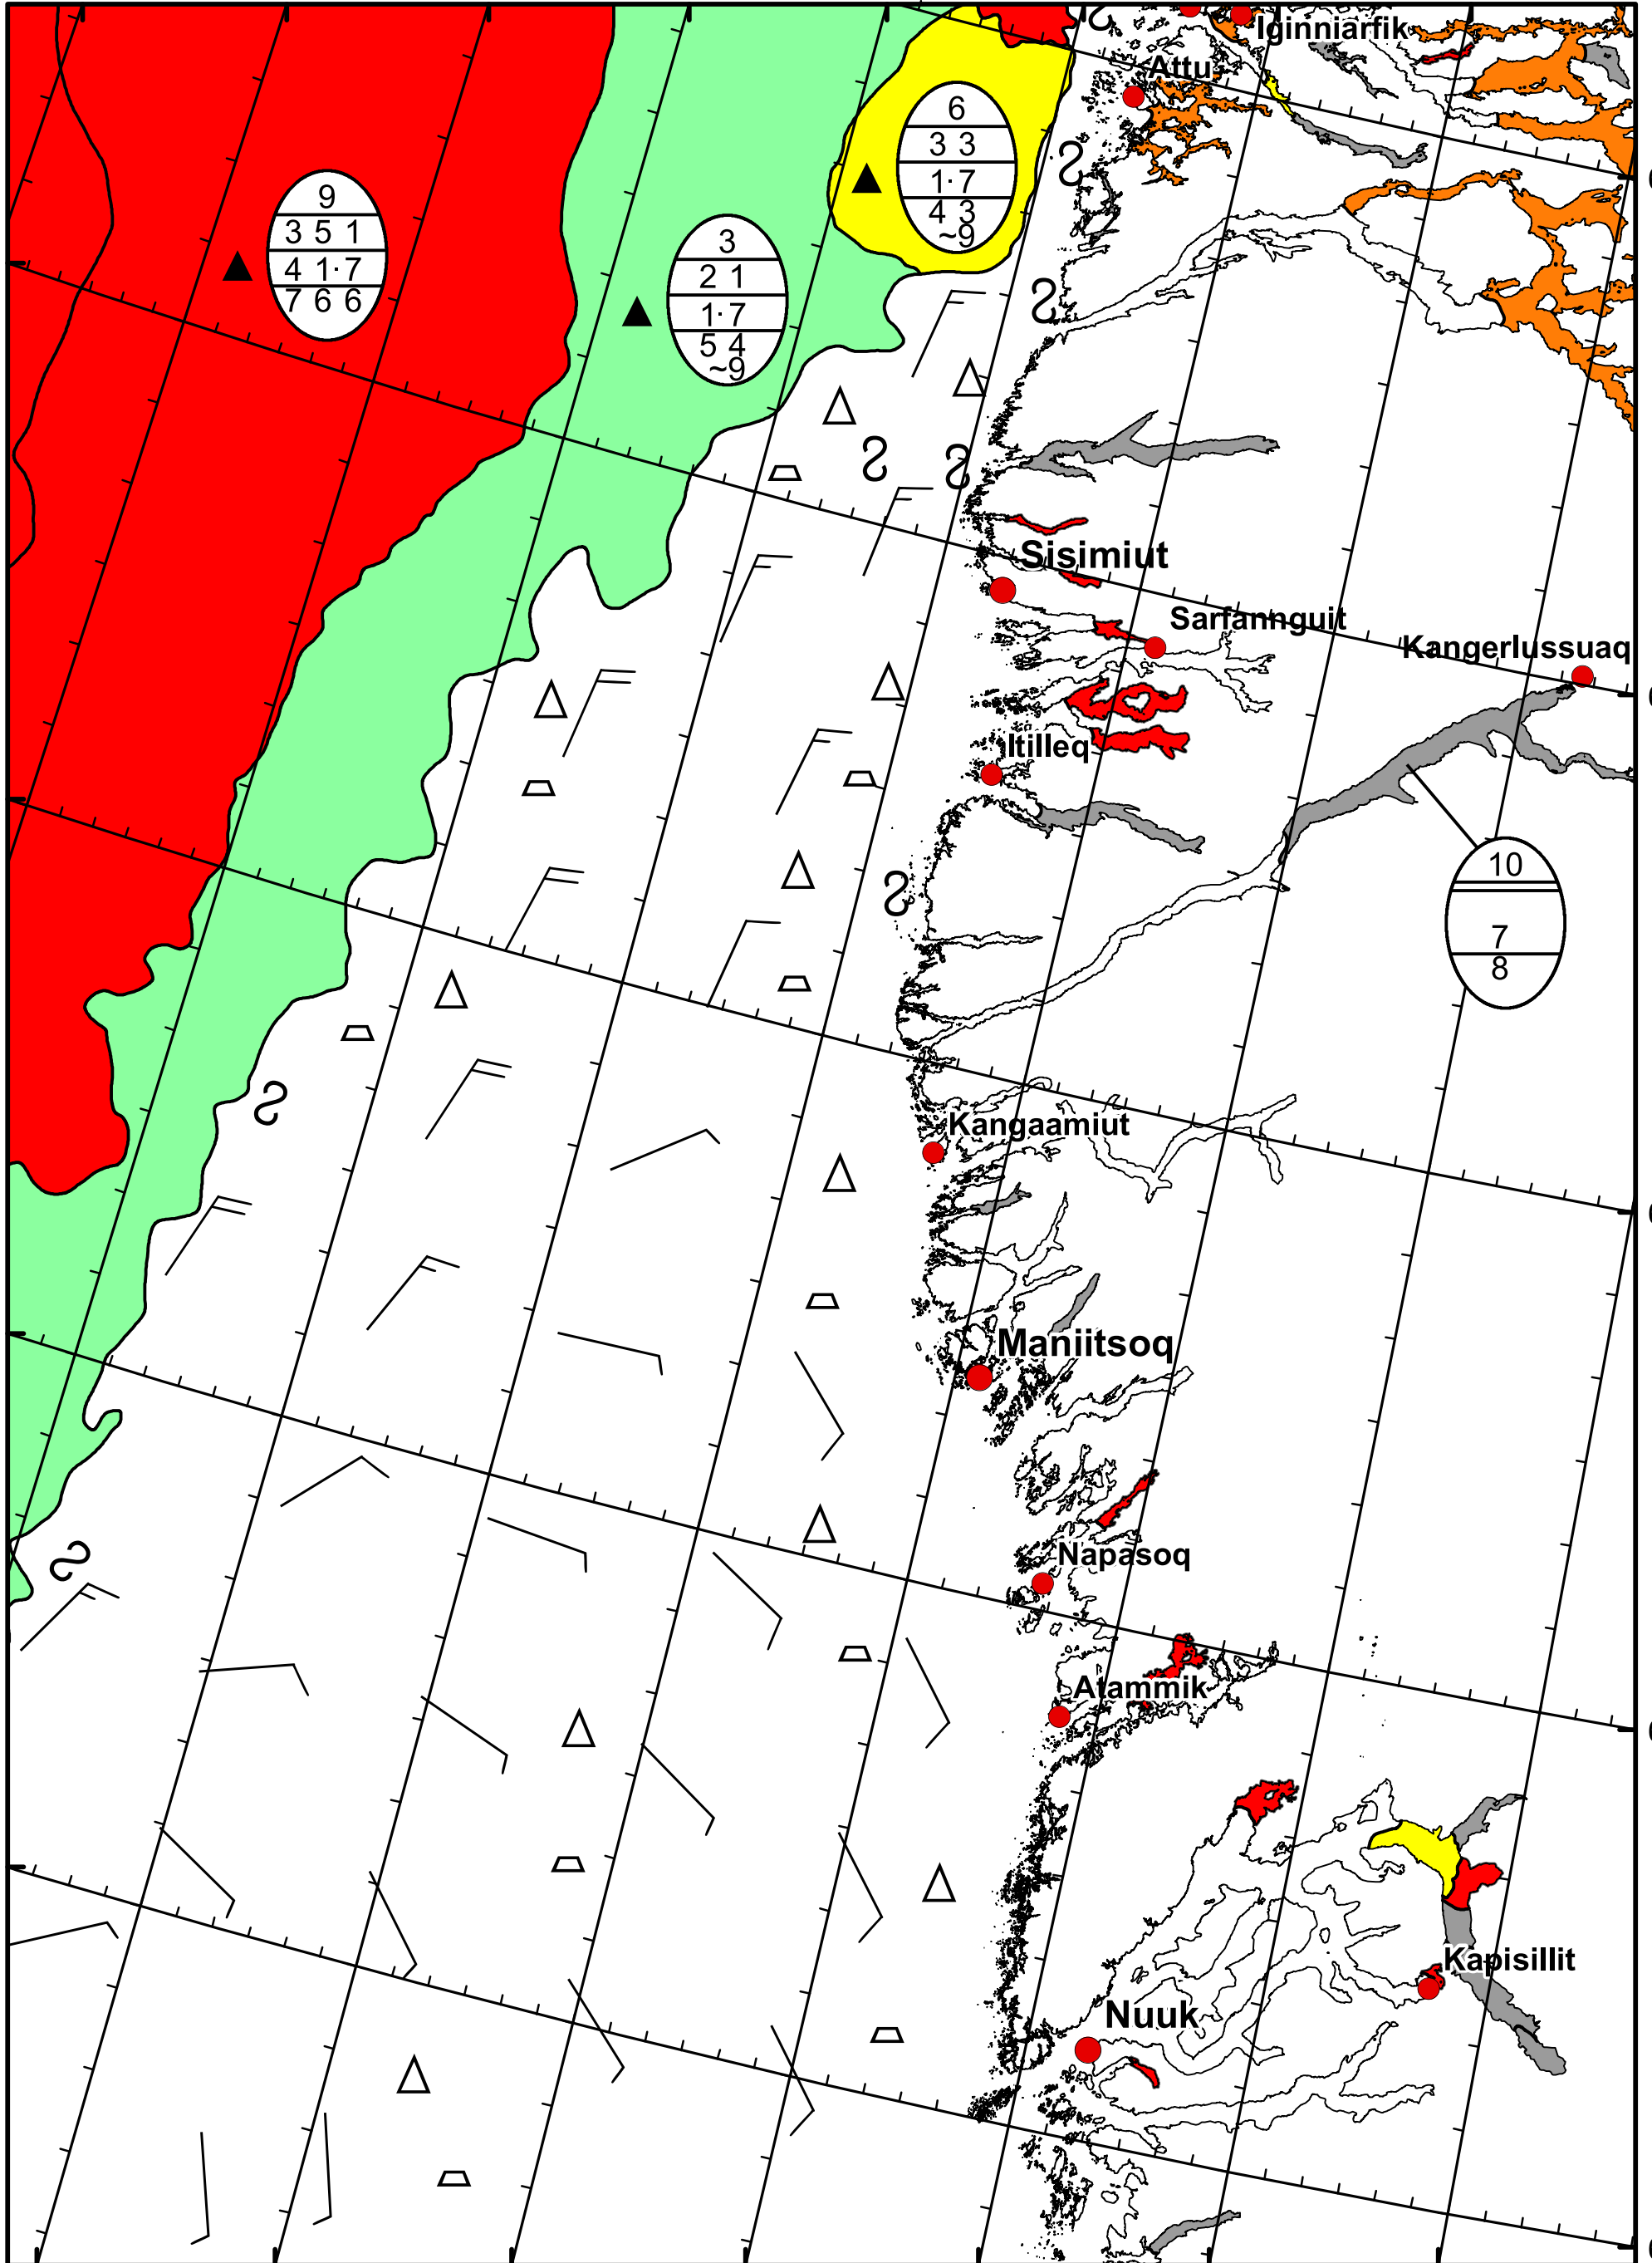

59°W 58°W 57°W 56°W 55°W 54°W 53°W 52°W

67°N

68°N

66°N

67°N

65°N

66°N

64°N

65°N

64°N

DMI
Ice Service

West Greenland Ice Chart

Danish Meteorological Institute

Valid: 19 May 2022, 10:25 UTC