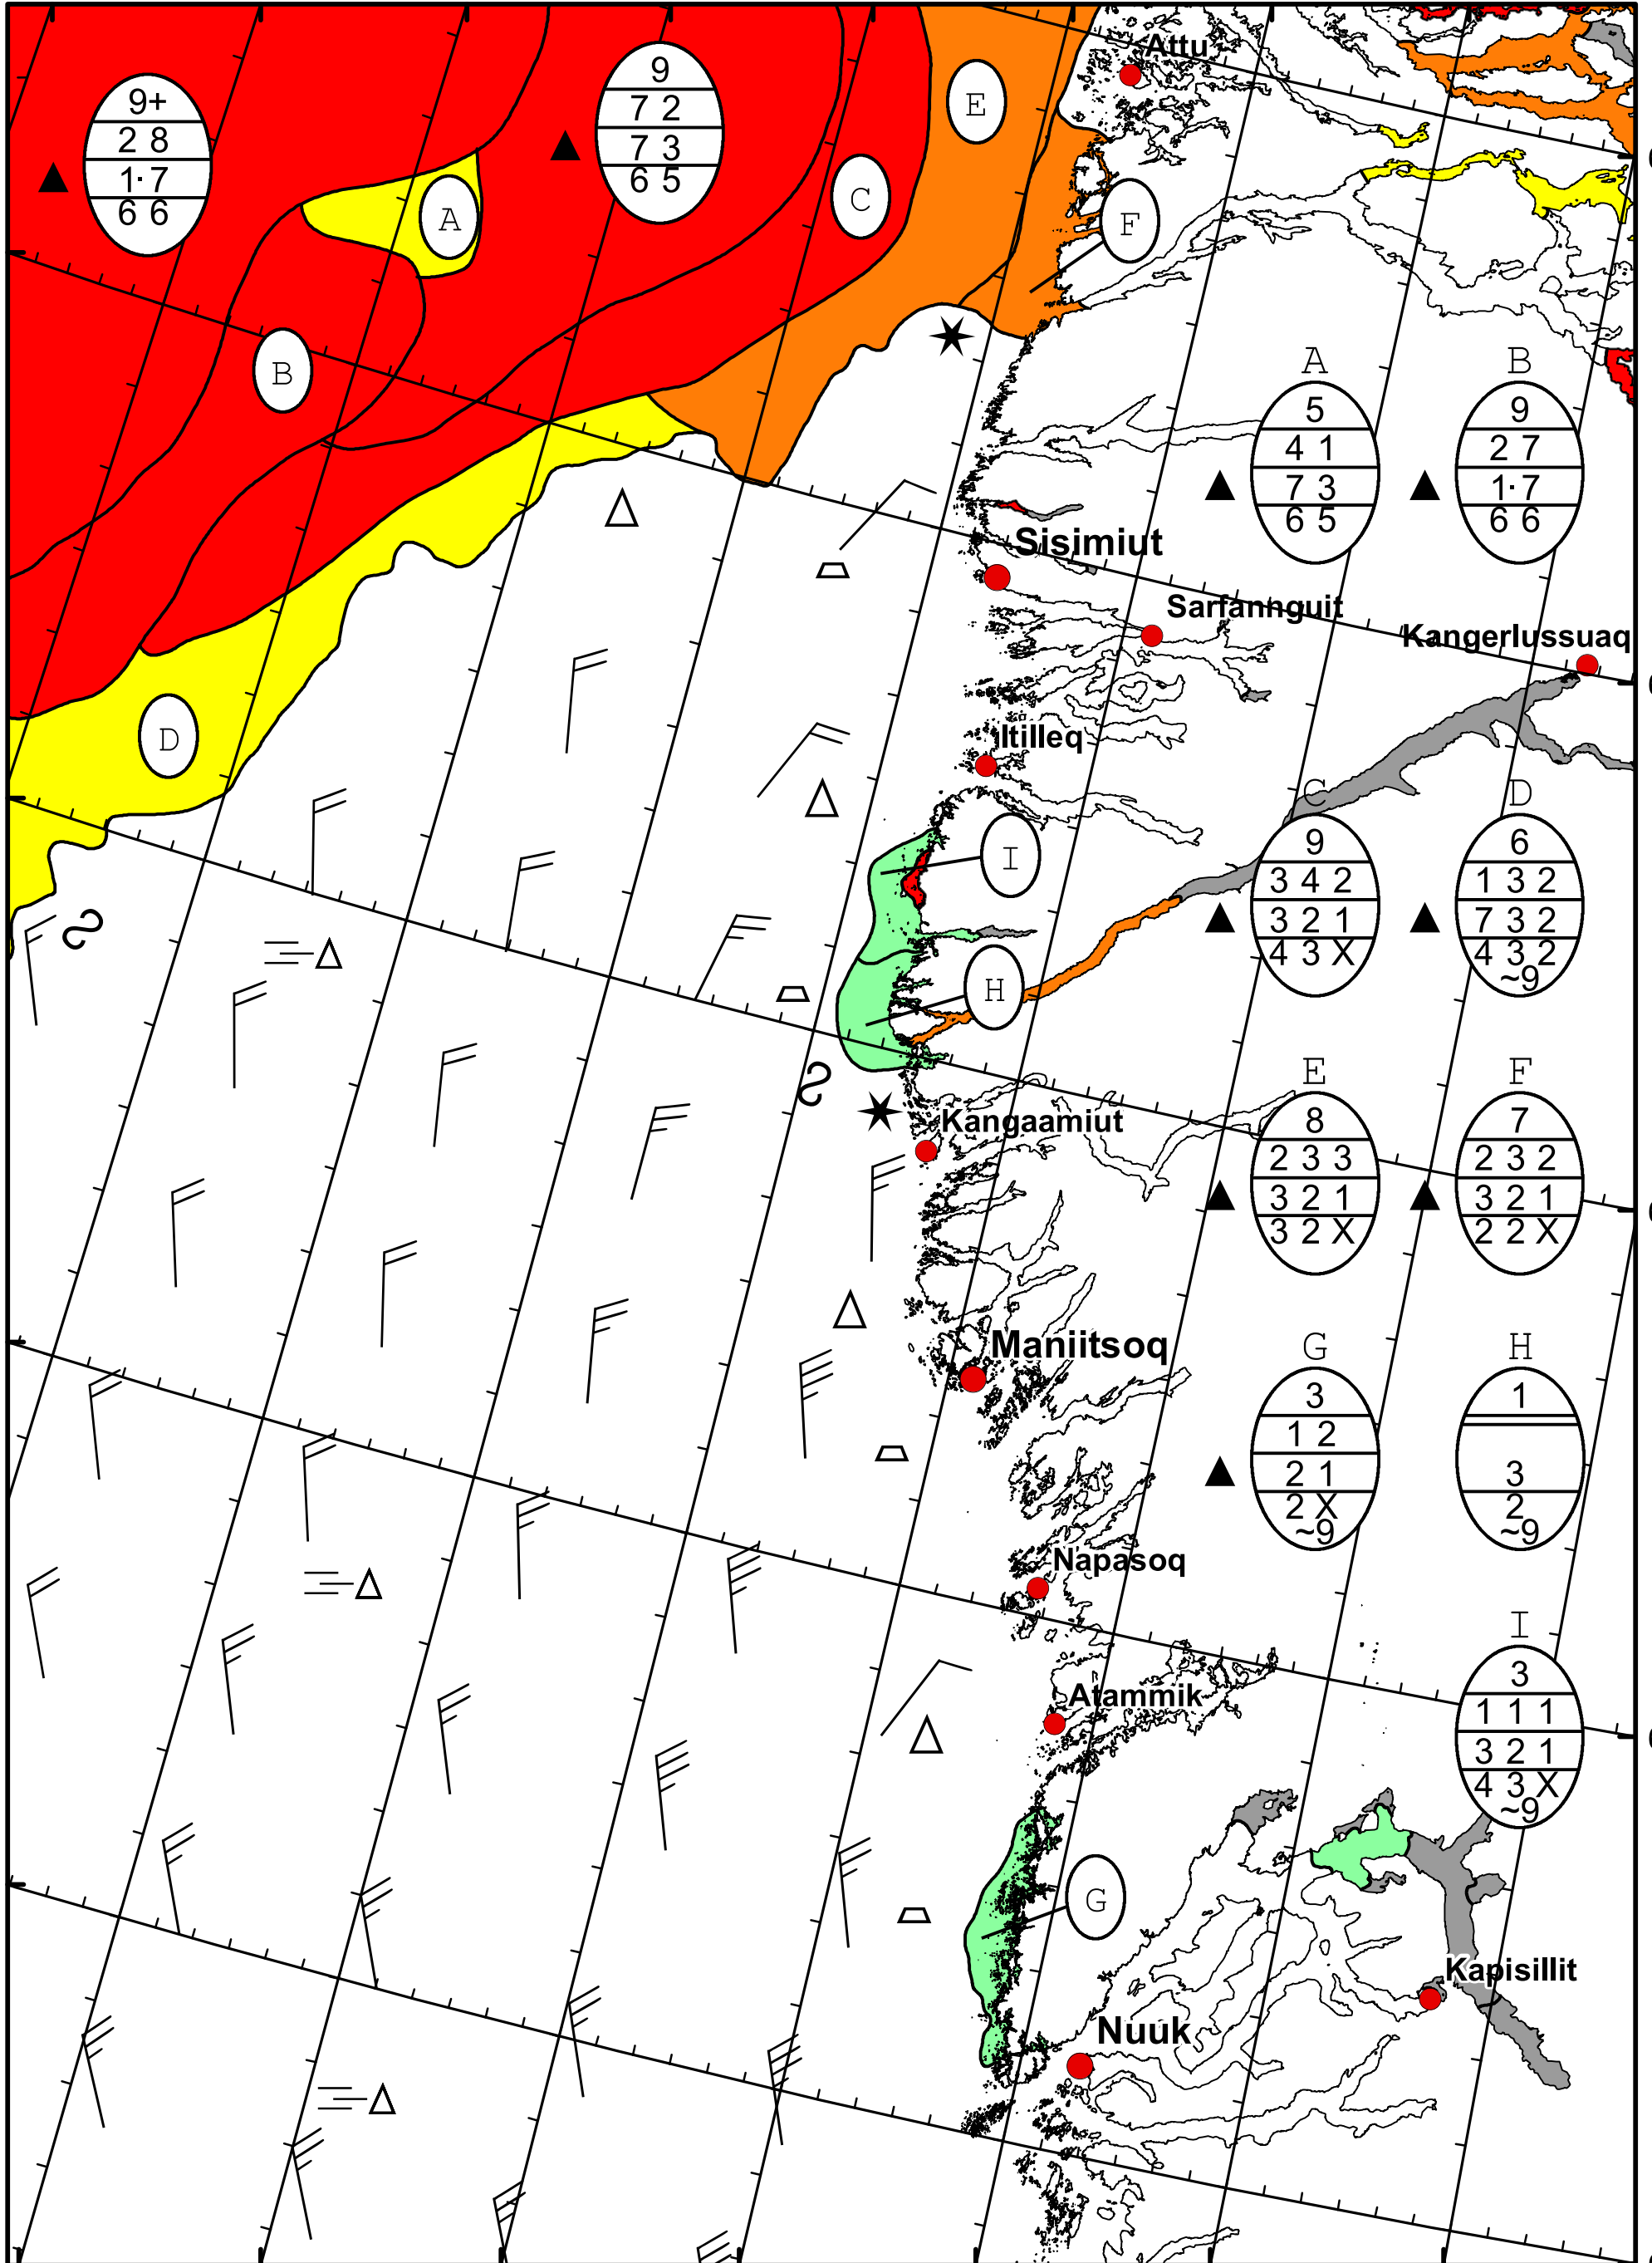

59°W 58°W 57°W 56°W 55°W 54°W 53°W 52°W

67°N

68°N

66°N

67°N

65°N

66°N

64°N

65°N

64°N

DMI
Ice Service

West Greenland Ice Chart

Danish Meteorological Institute

Valid: 19 January 2023, 21:35 UTC