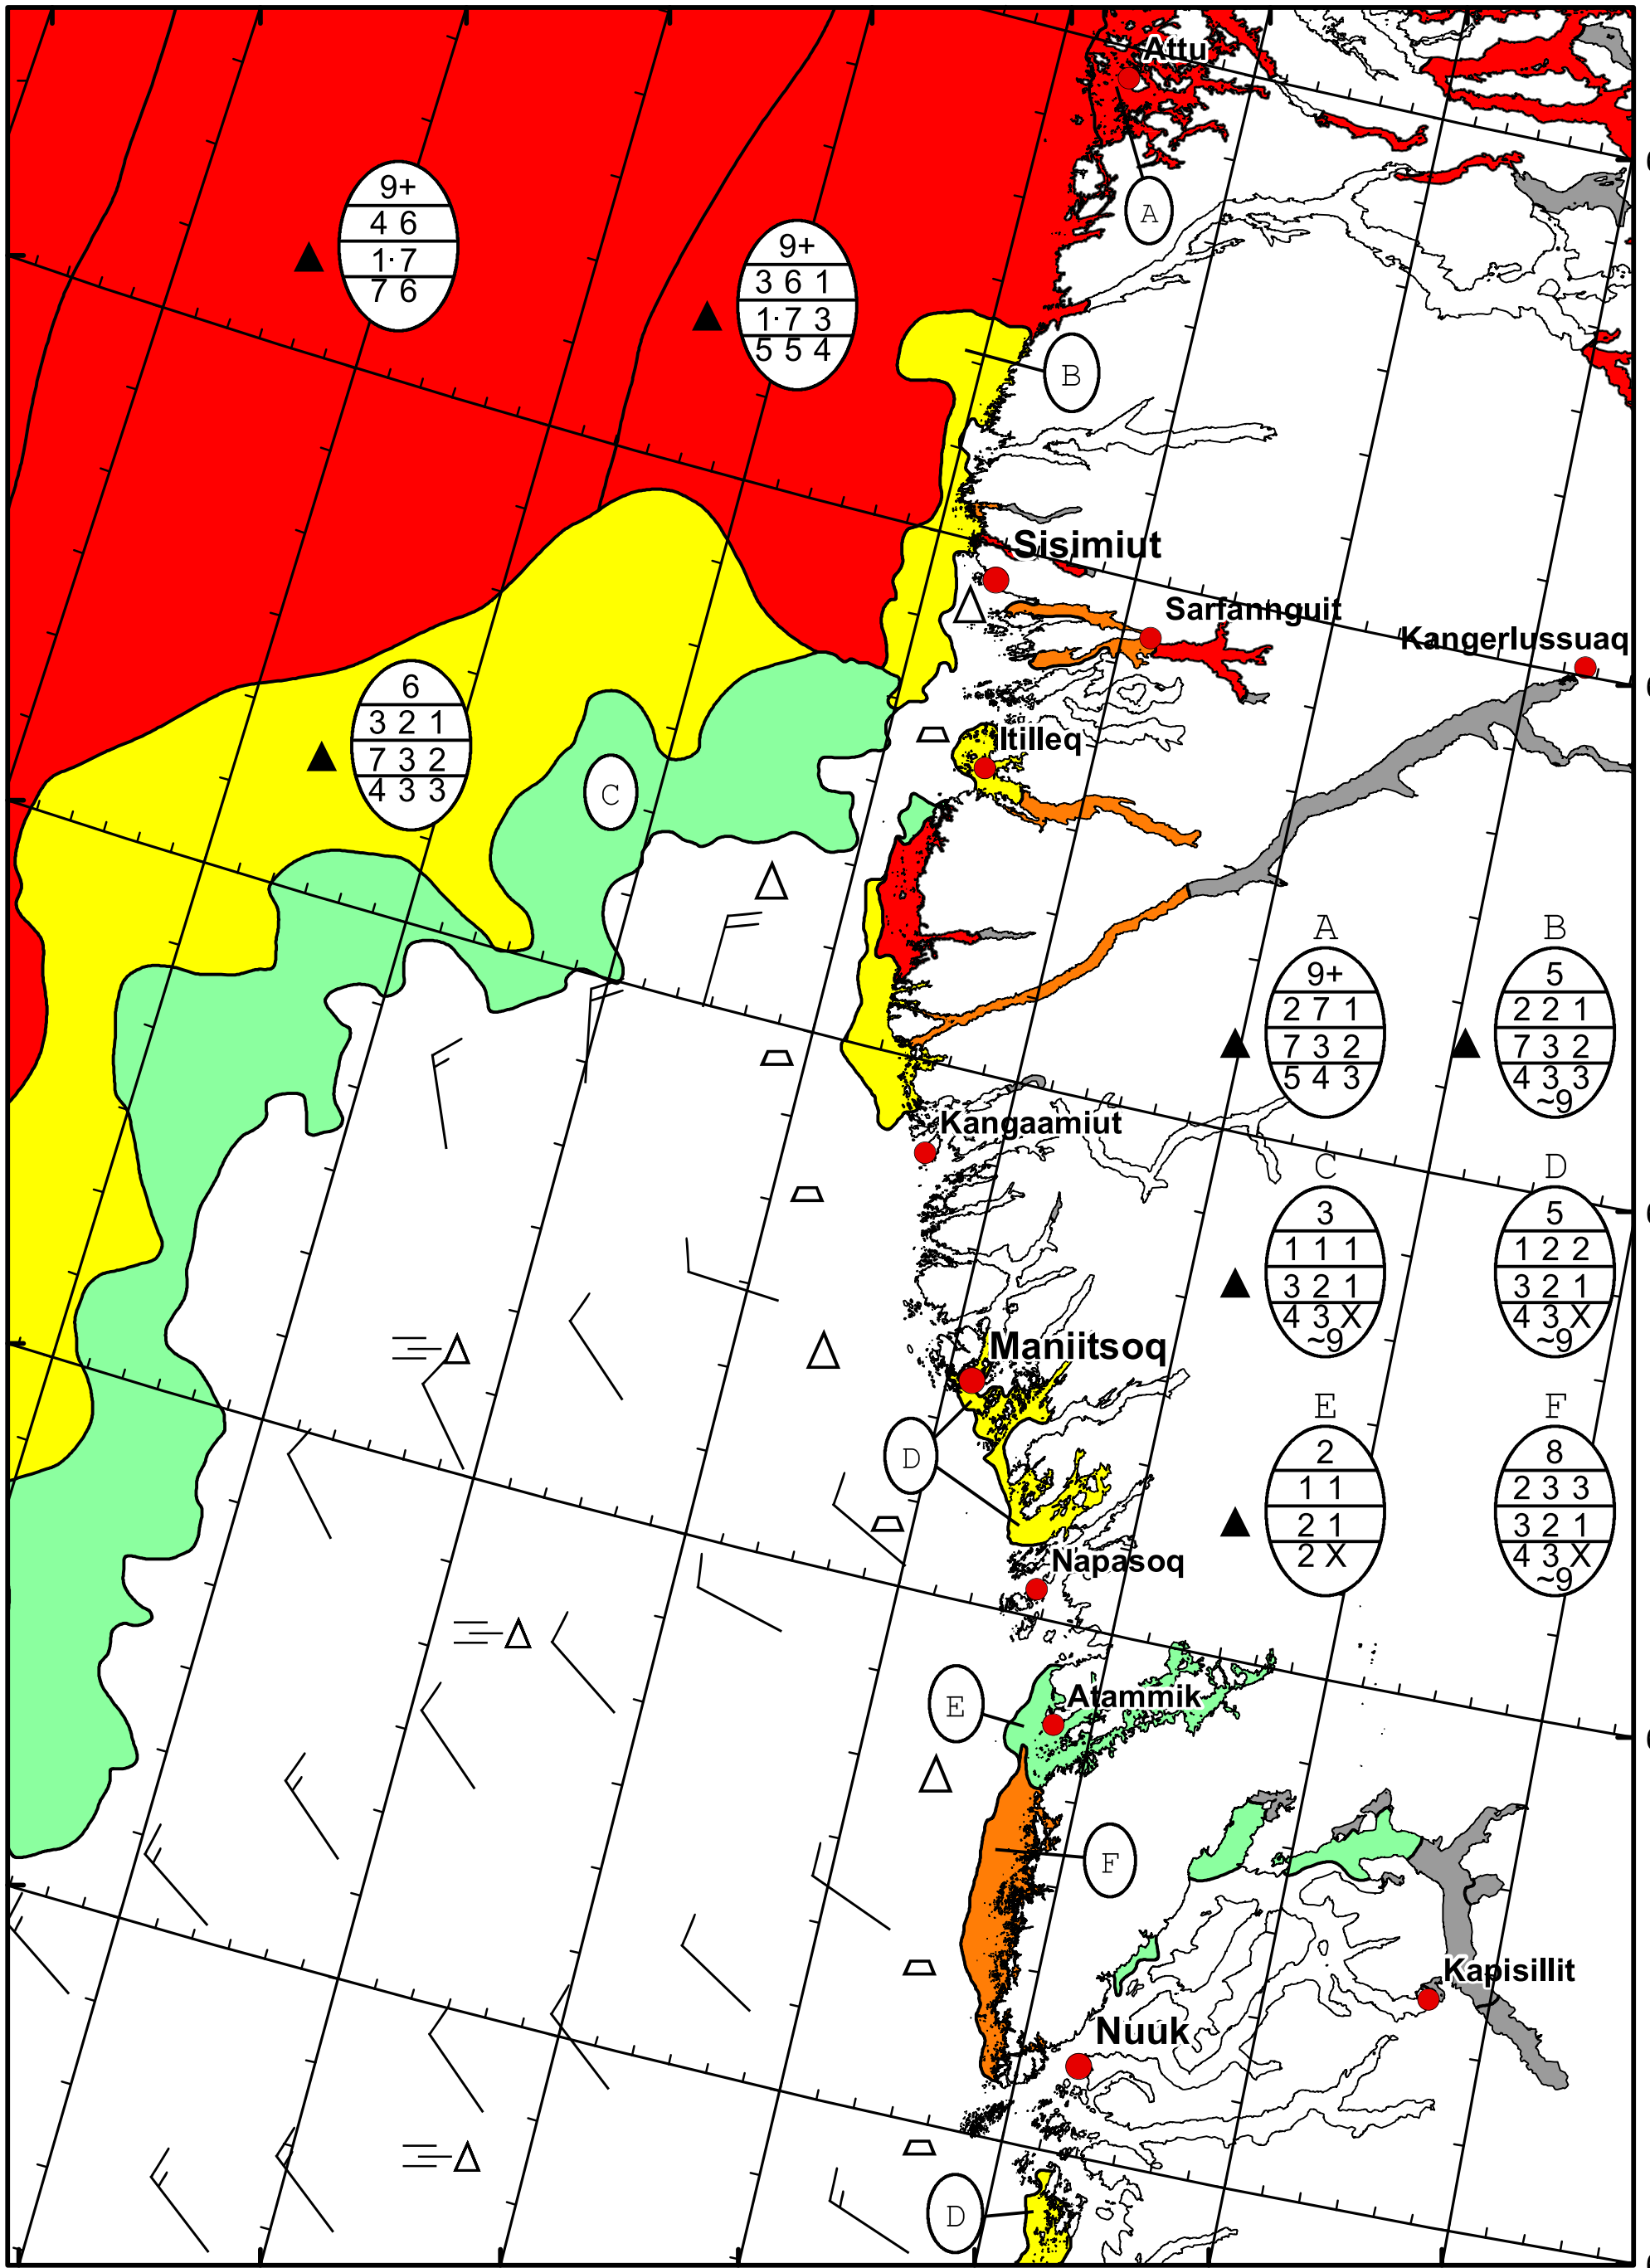

59°W 58°W 57°W 56°W 55°W 54°W 53°W 52°W

67°N

68°N

66°N

67°N

65°N

66°N

64°N

65°N

64°N

West Greenland Ice Chart

DMI

Ice Service

Danish Meteorological Institute

Valid: 07 February 2023, 09:55 UTC