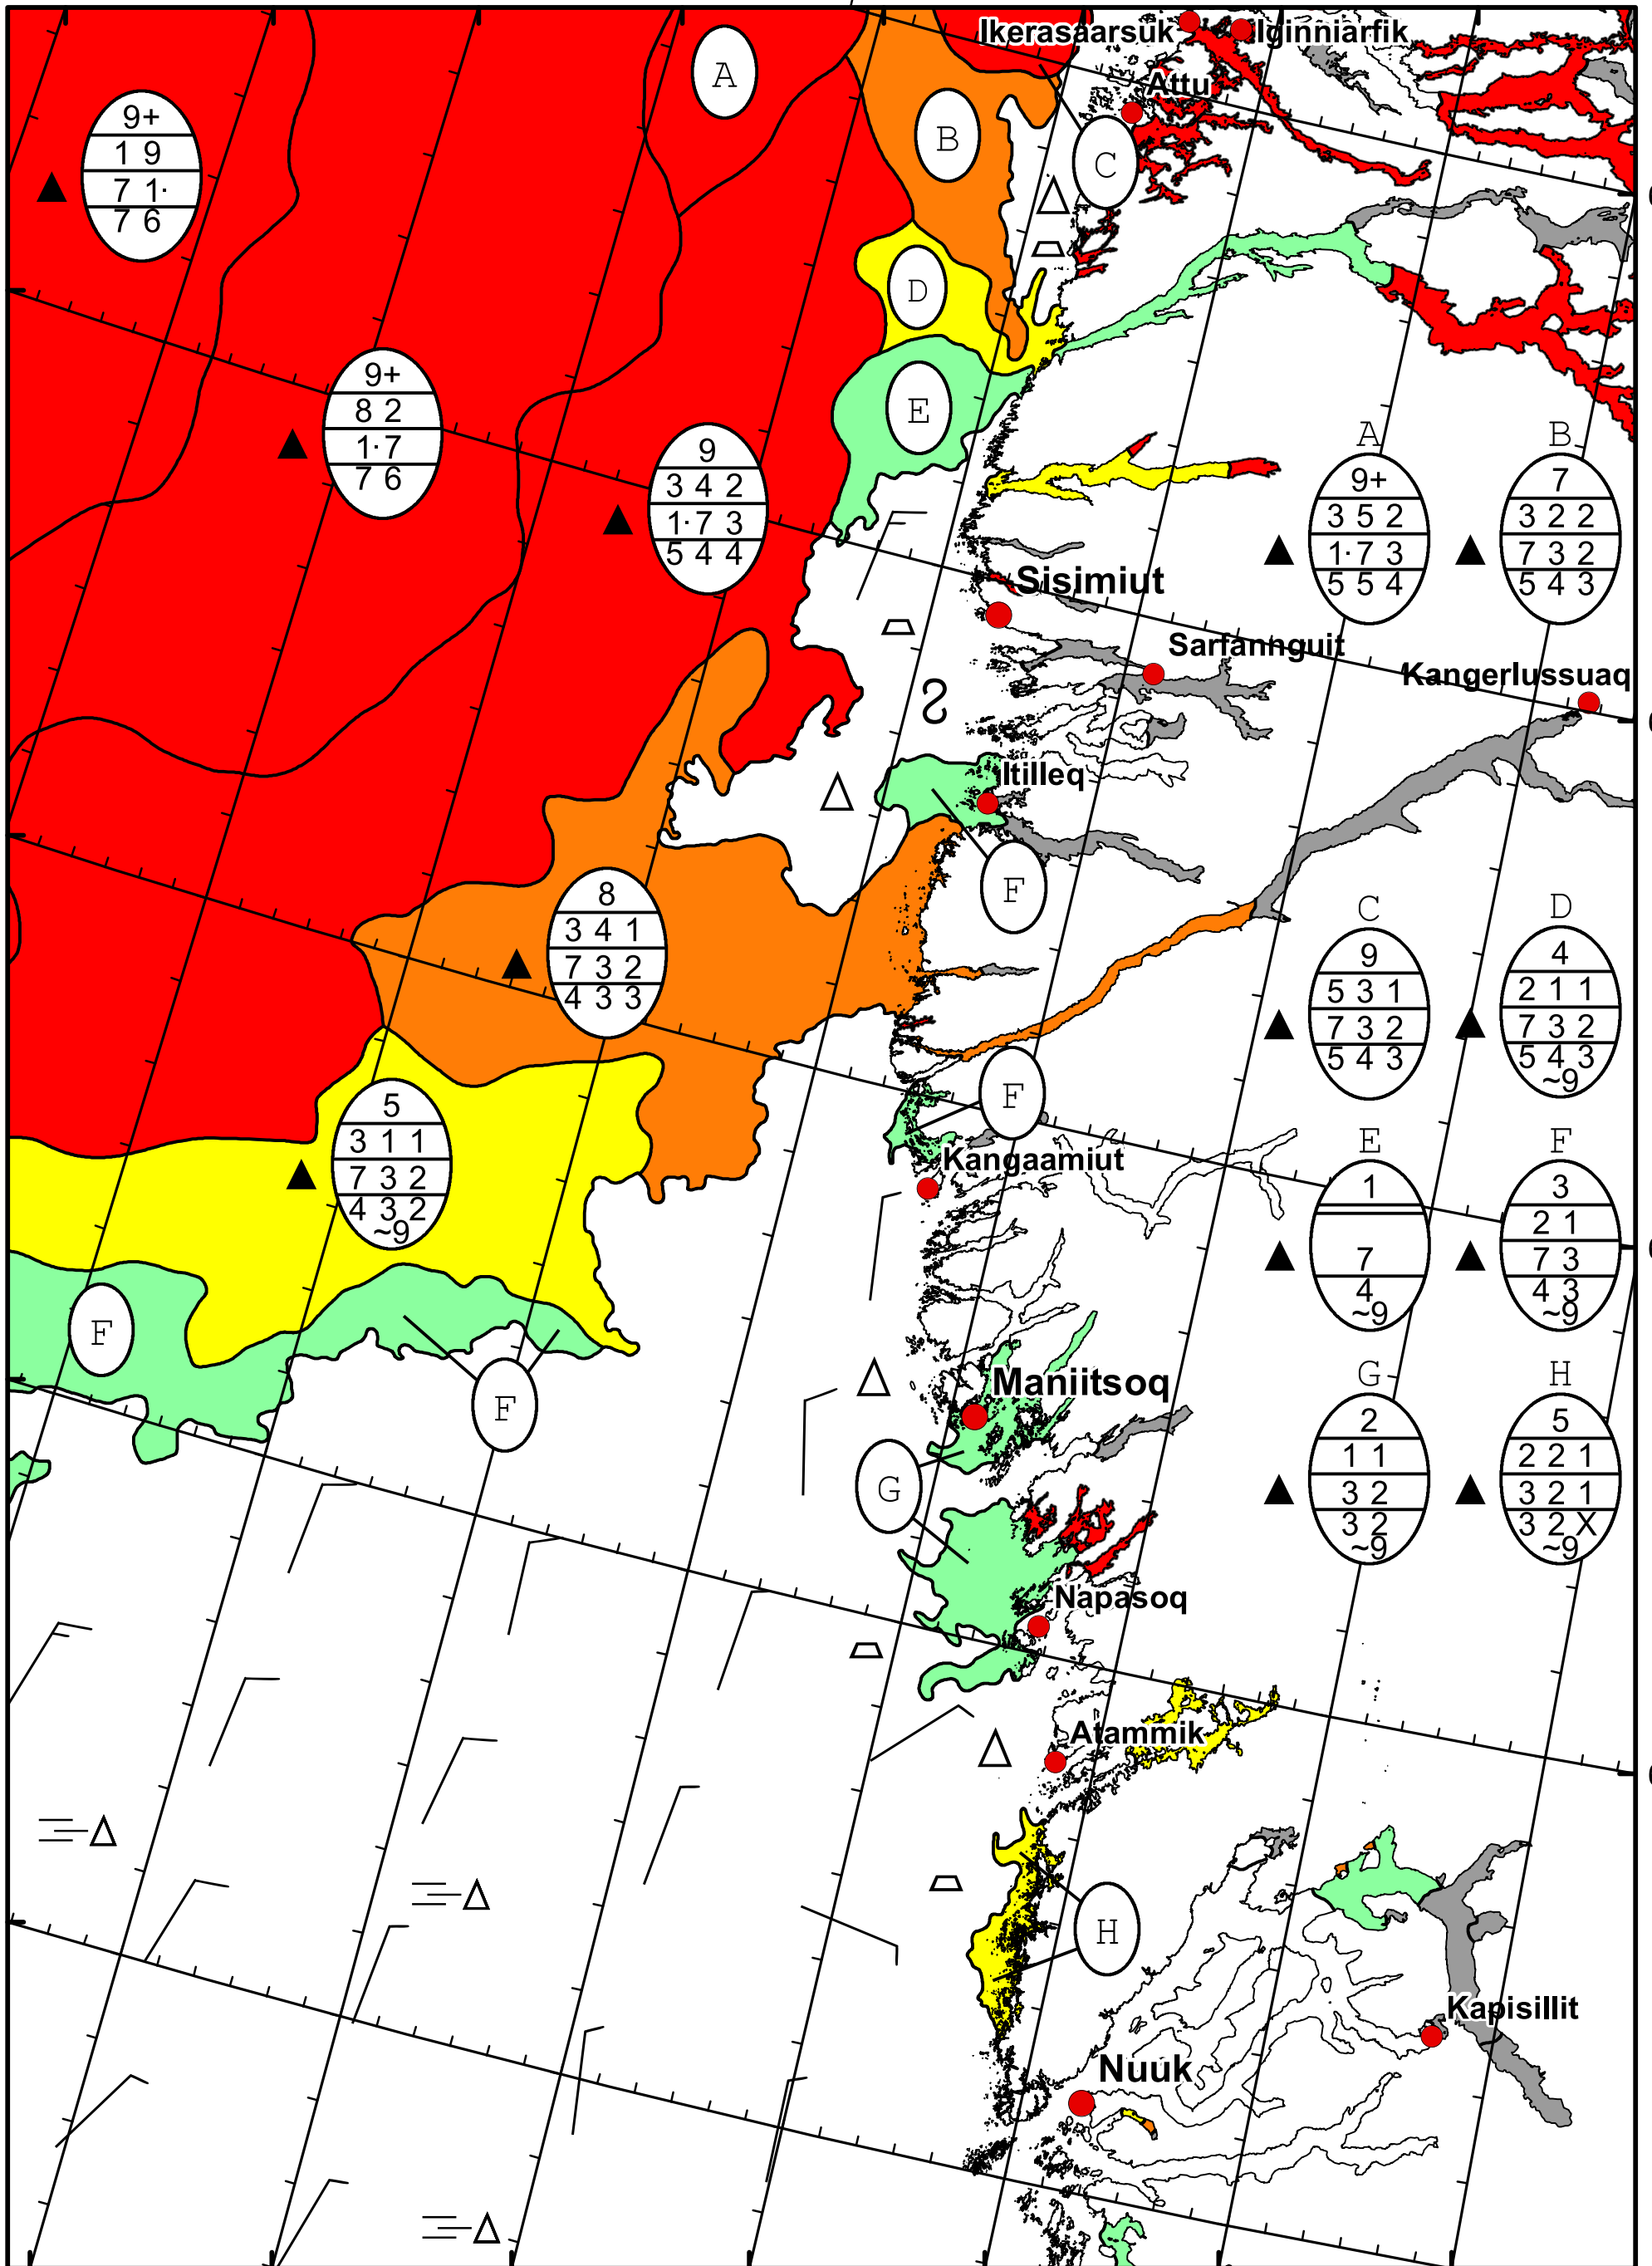

59°W 58°W 57°W 56°W 55°W 54°W 53°W 52°W

67°N

68°N

66°N

67°N

65°N

66°N

64°N

65°N

West Greenland Ice Chart

Valid: 06 March 2023, 21:20 UTC

Valid: 06 March 2023, 21:20 UTC