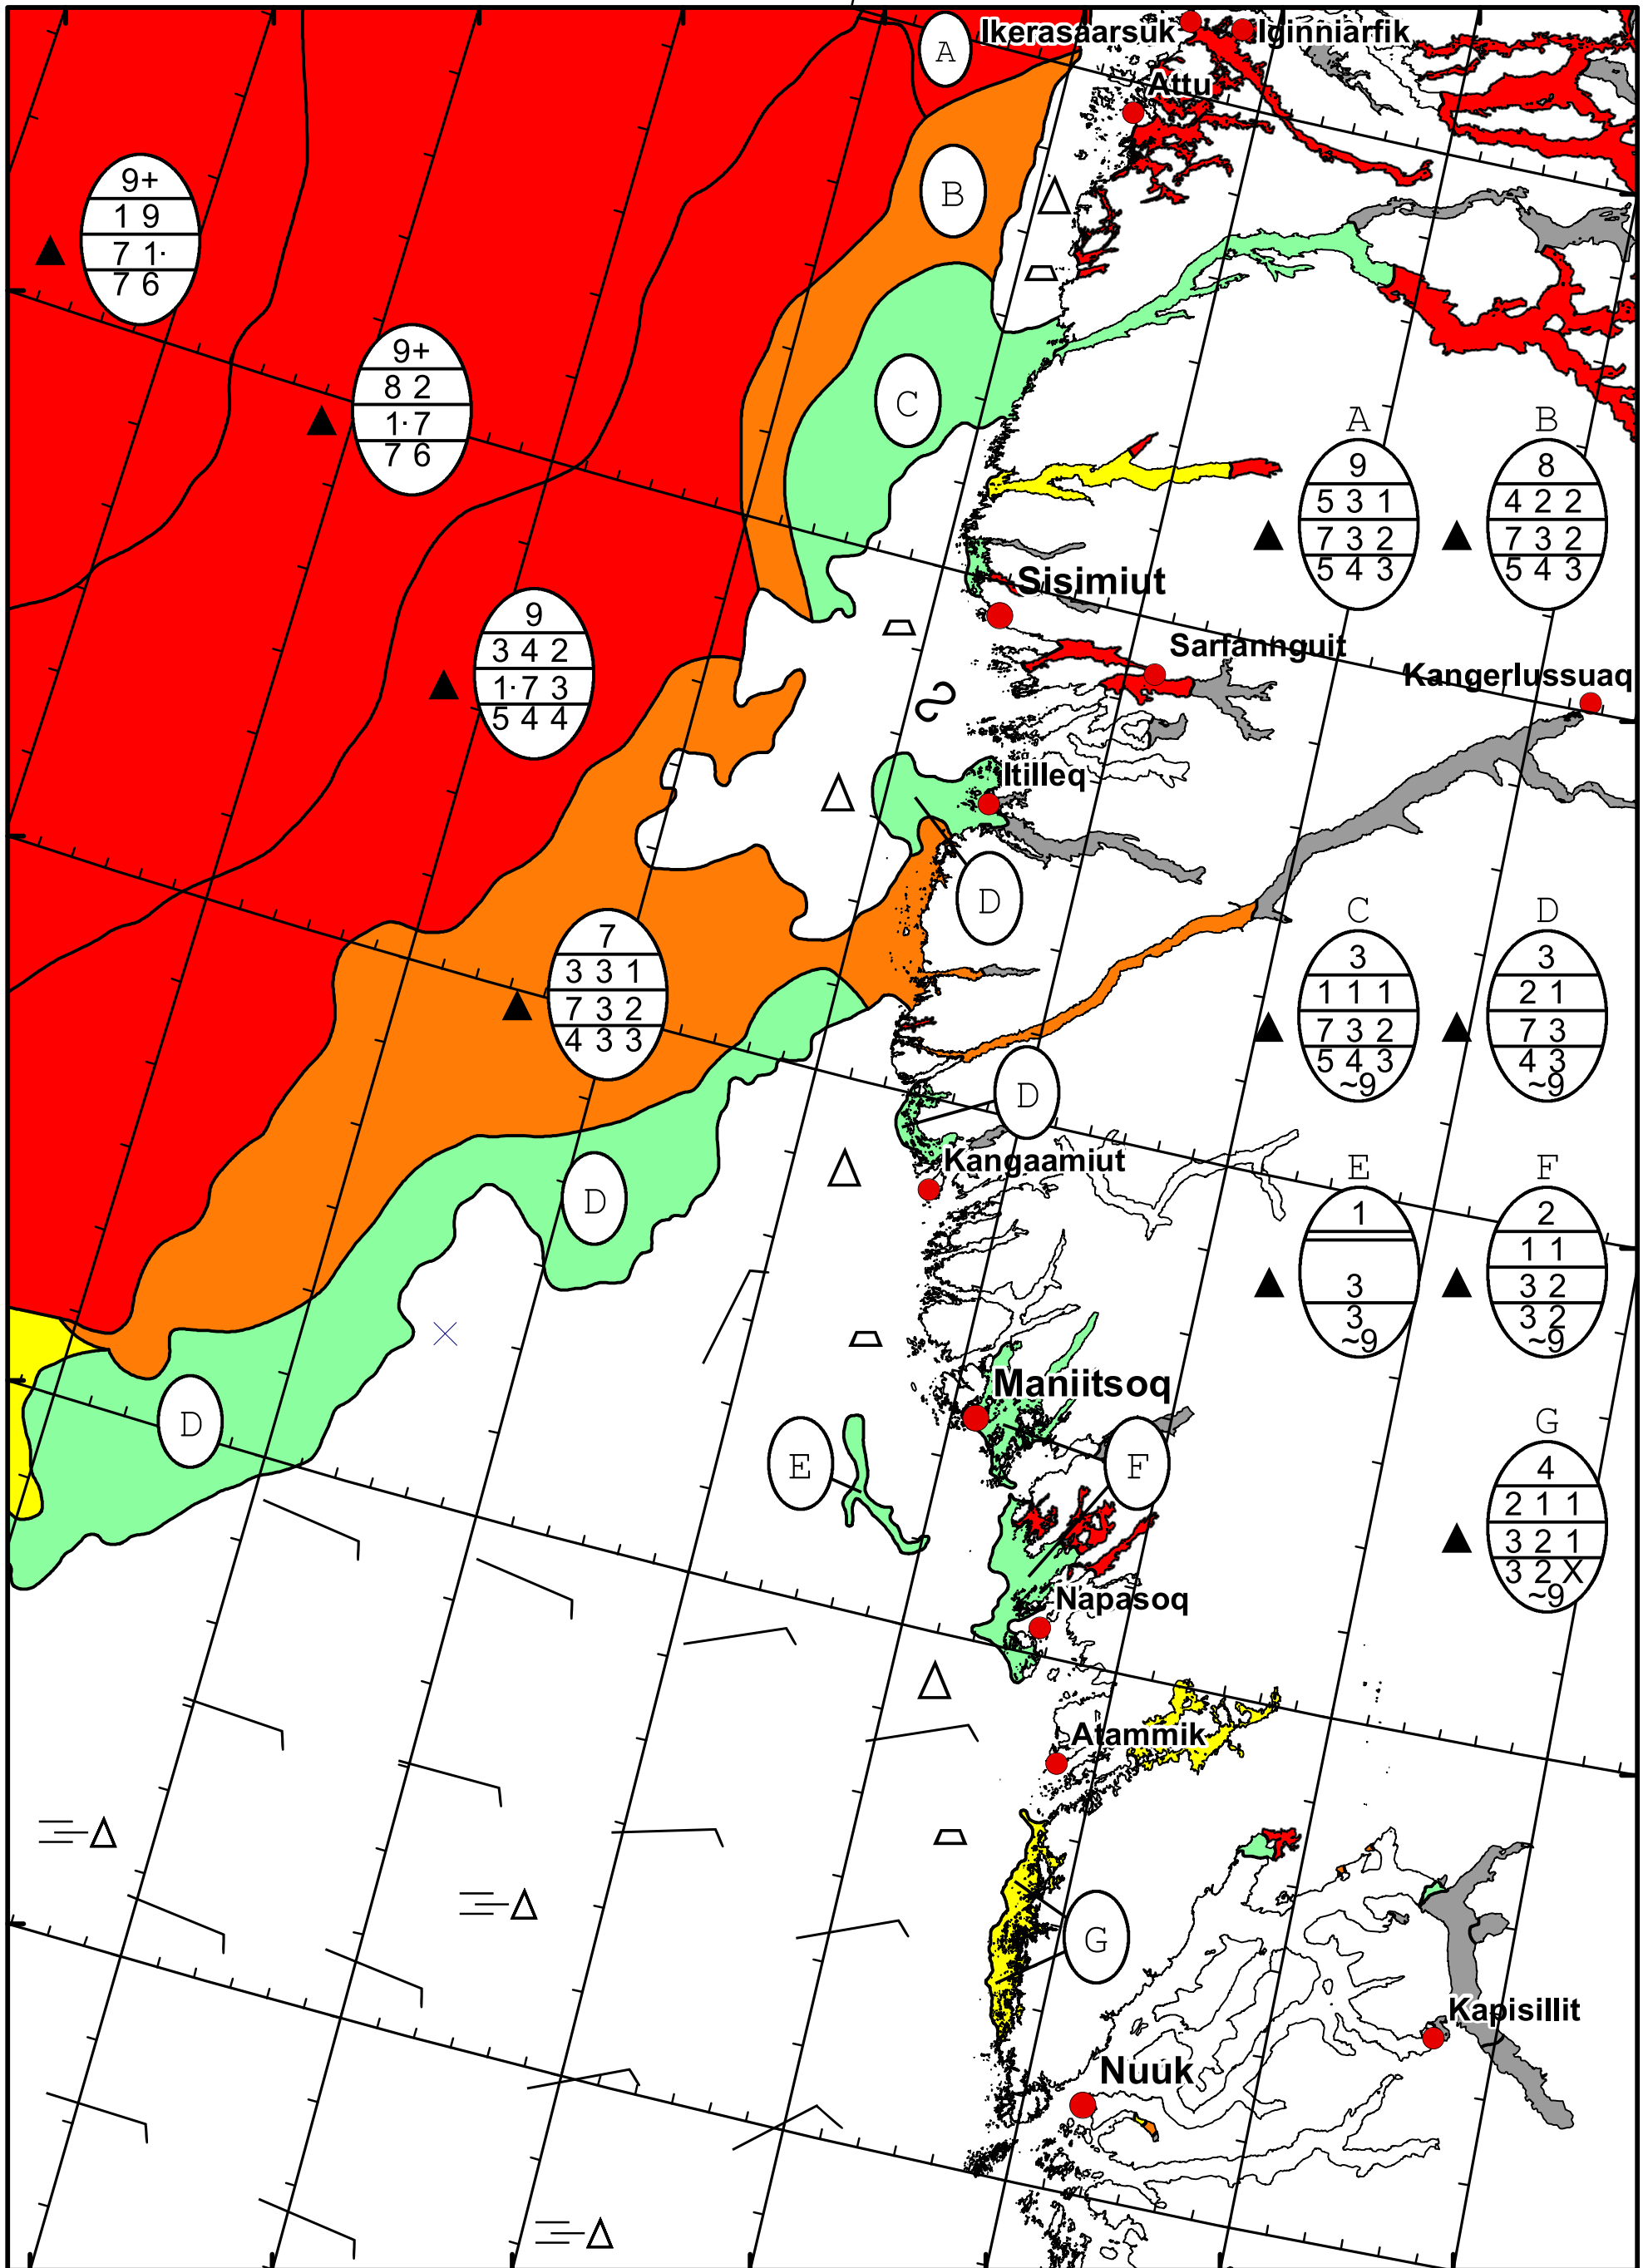

59°W 58°W 57°W 56°W 55°W 54°W 53°W 52°W

67°N

68°N

66°N

67°N

65°N

66°N

64°N

65°N

DMI
Ice Service

West Greenland Ice Chart

Danish Meteorological Institute

Valid: 08 March 2023, 10:35 UTC