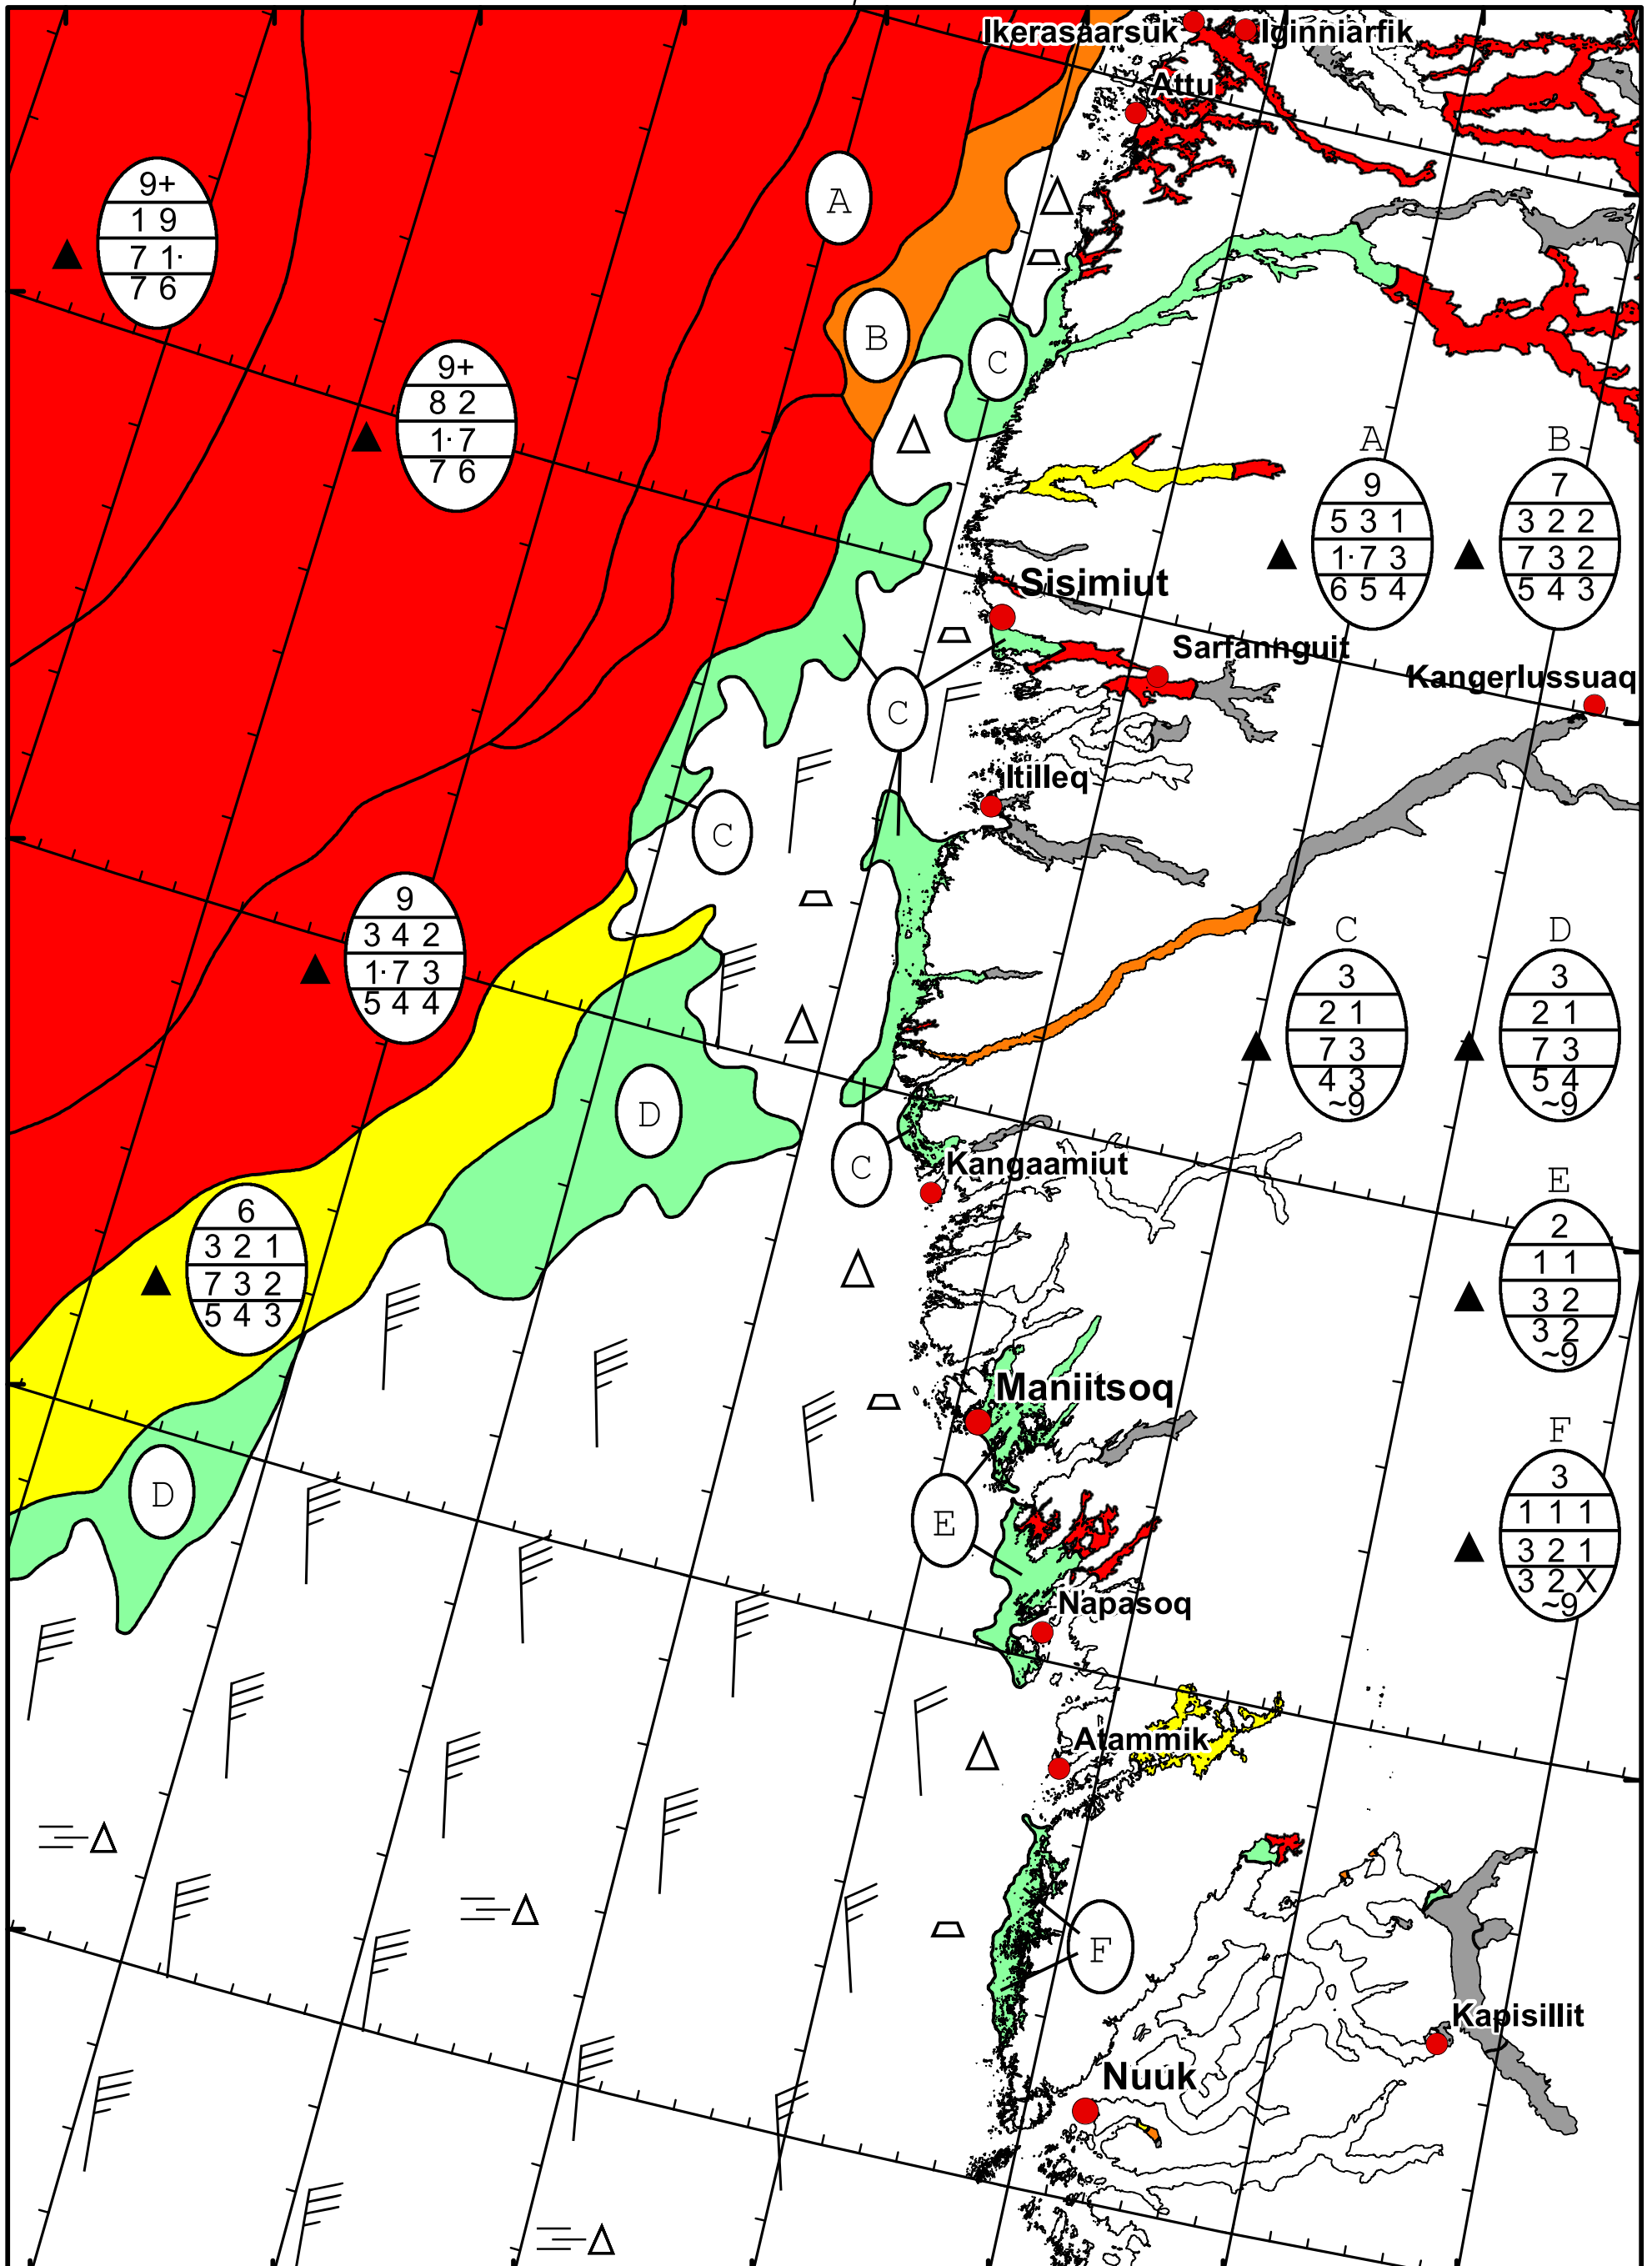

59°W 58°W 57°W 56°W 55°W 54°W 53°W 52°W

67°N

68°N

66°N

67°N

65°N

66°N

64°N

65°N

DMI
Ice Service

West Greenland Ice Chart

Danish Meteorological Institute

Valid: 09 March 2023, 10:30 UTC