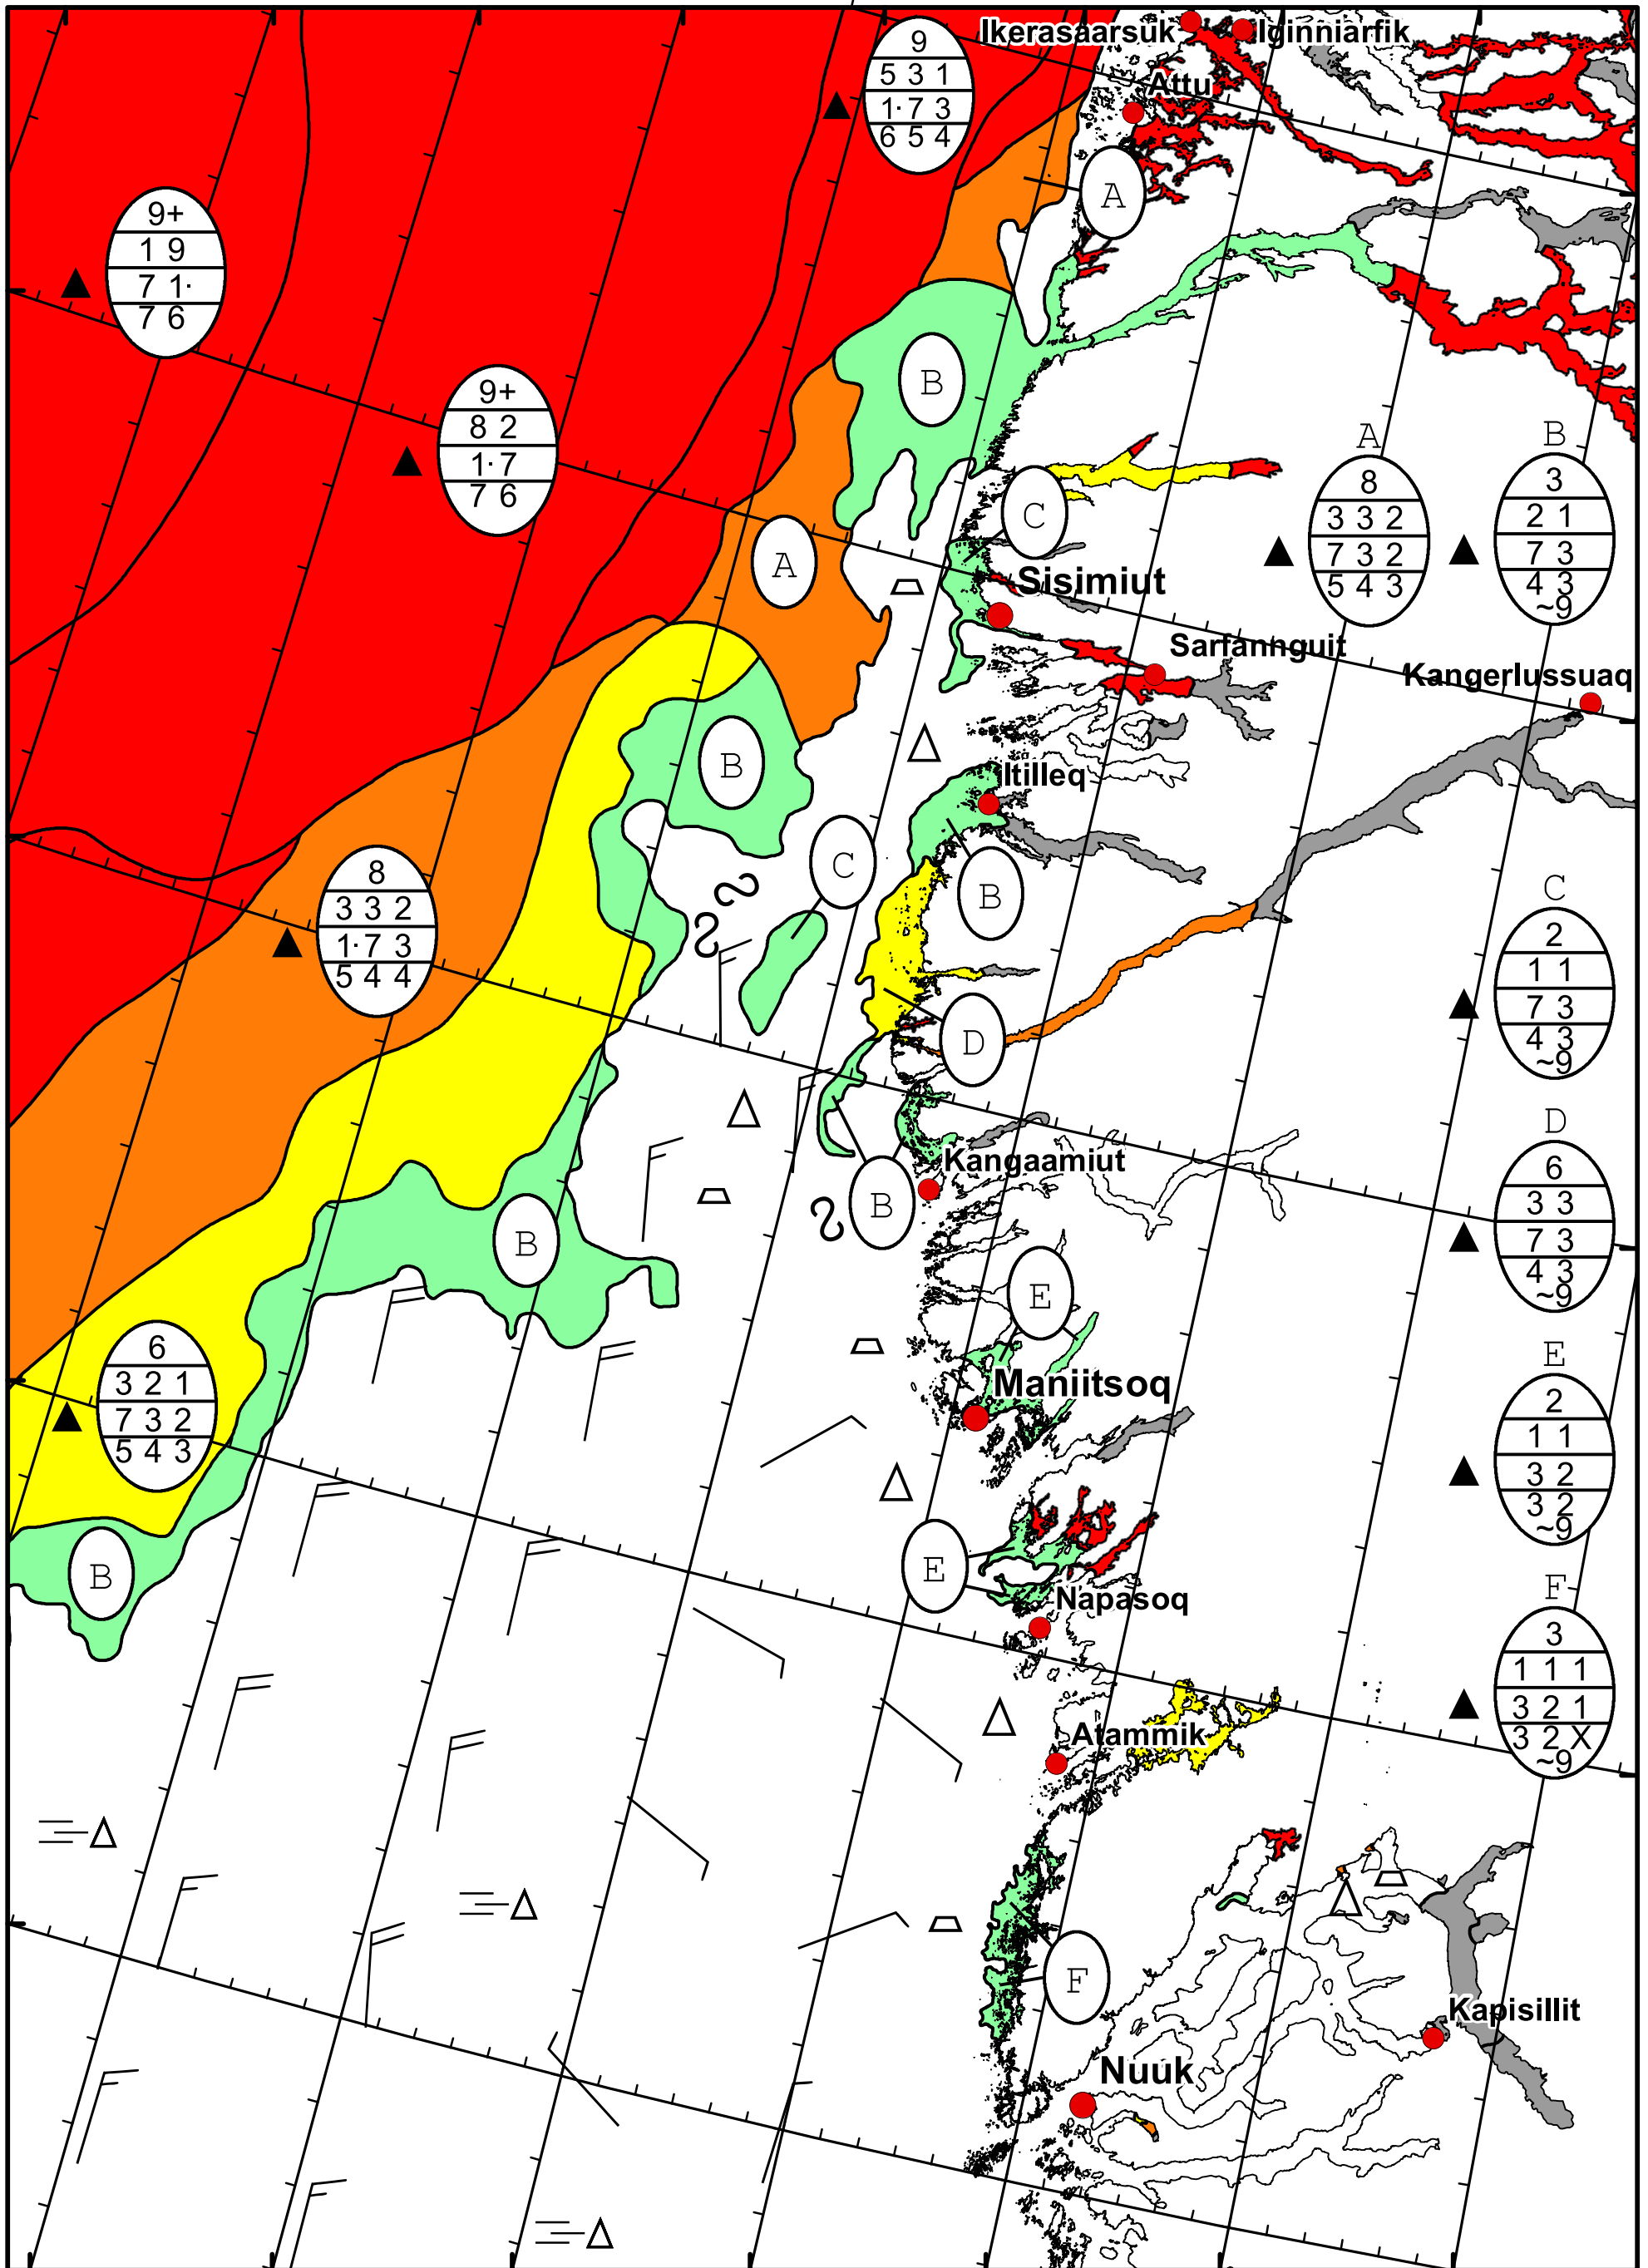

59°W 58°W 57°W 56°W 55°W 54°W 53°W 52°W

67°N

68°N

66°N

67°N

65°N

66°N

64°N

65°N

West Greenland Ice Chart

DMI

Ice Service Danish Meteorological Institute

Valid: 10 March 2023, 10:20 UTC