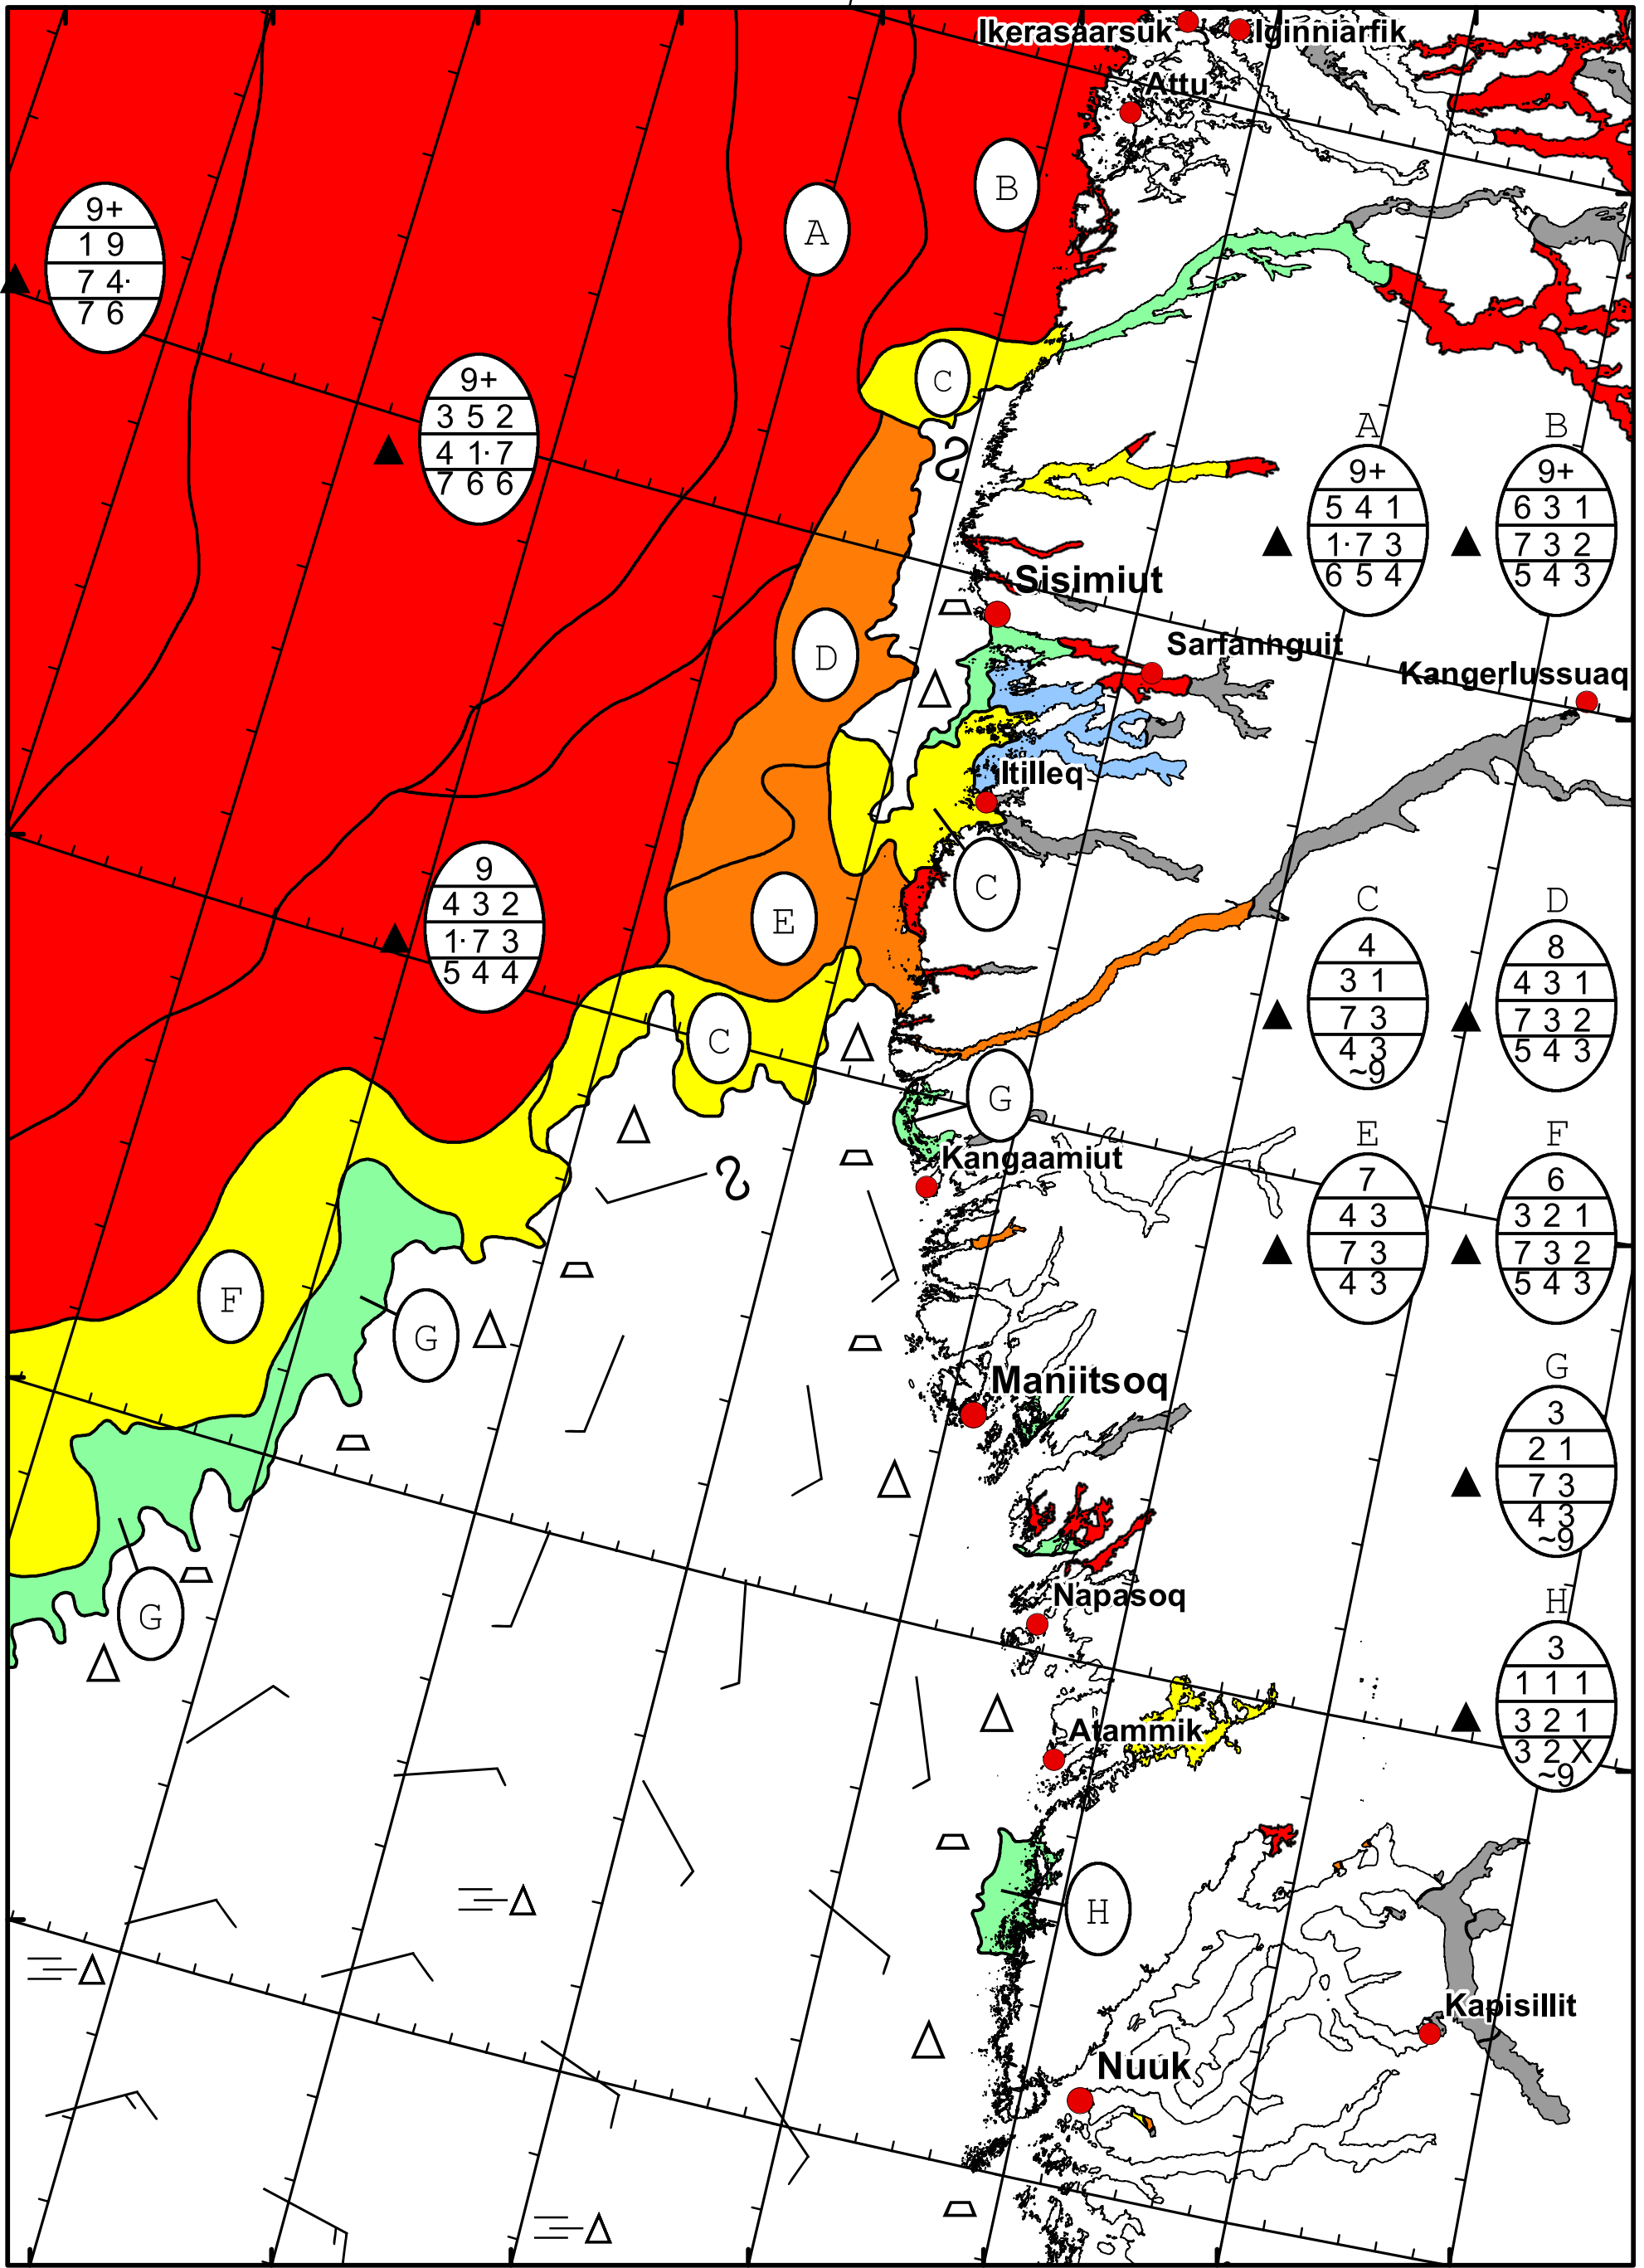

59°W 58°W 57°W 56°W 55°W 54°W 53°W 52°W

67°N
66°N
65°N
64°N

68°N
67°N
66°N
65°N

DMI
Ice Service

West Greenland Ice Chart

Danish Meteorological Institute

Valid: 13 March 2023, 21:10 UTC