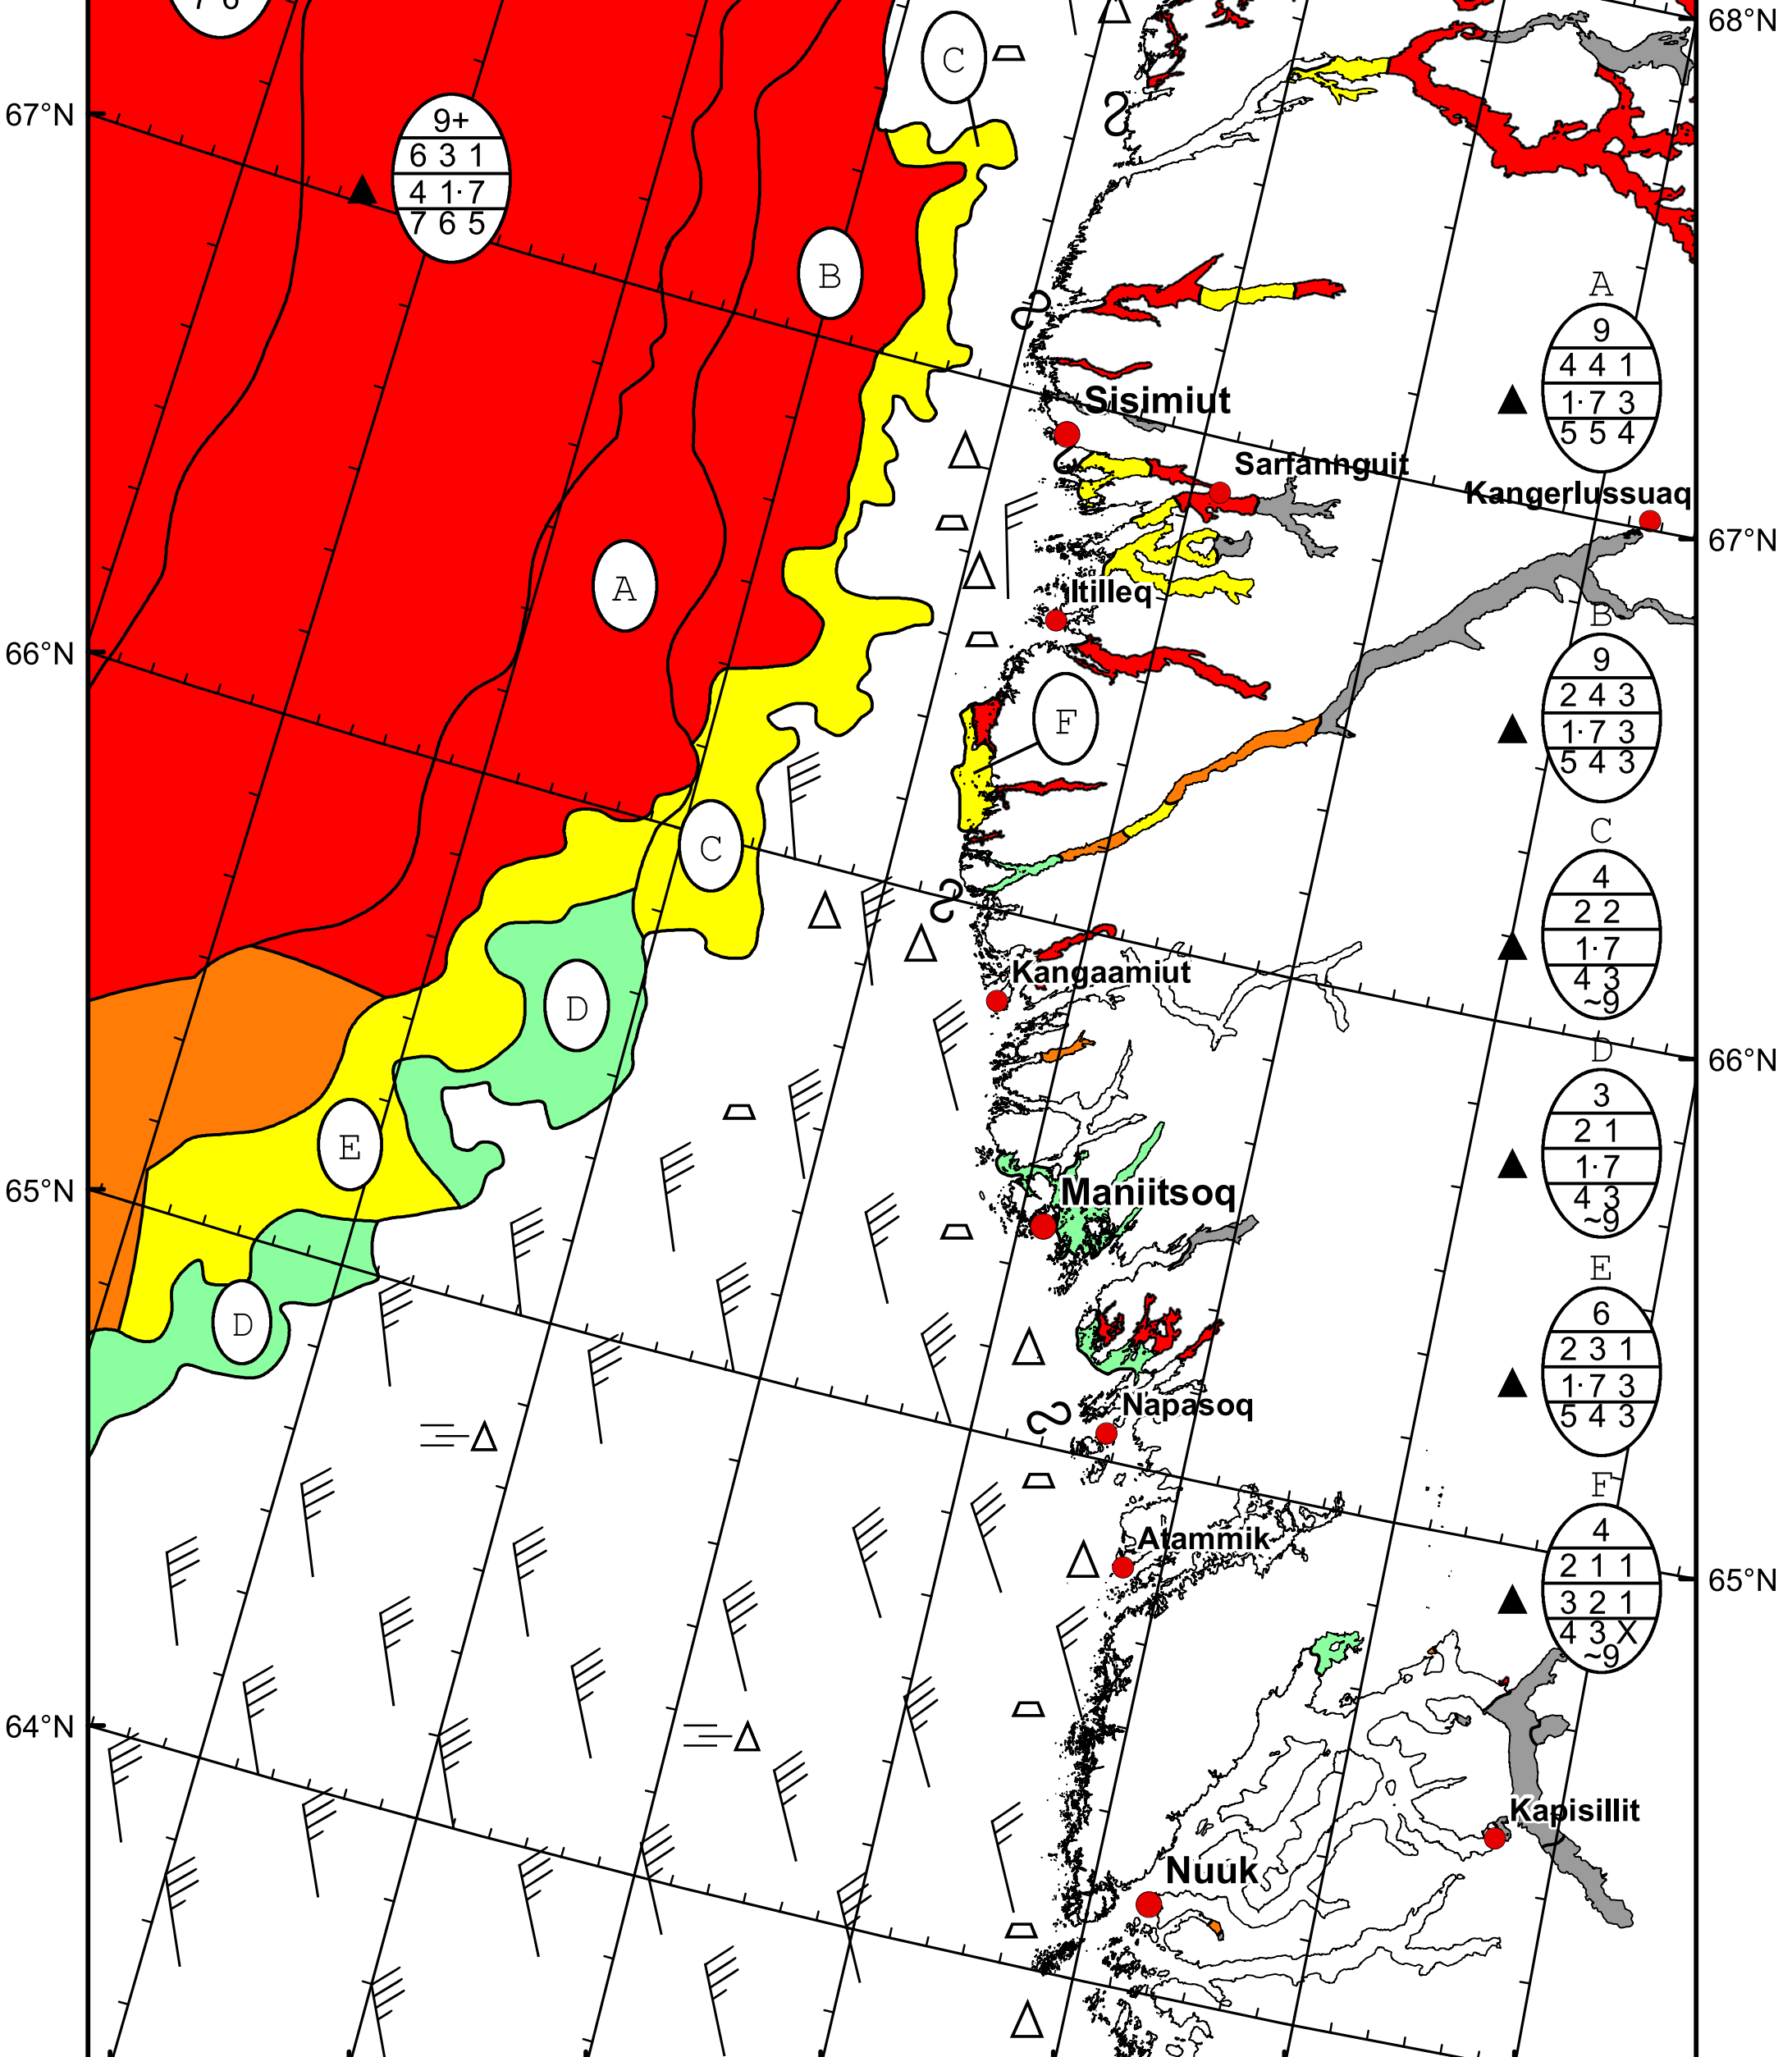

59°W 58°W 57°W 56°W 55°W 54°W 53°W 52°W

West Greenland Ice Chart
 Valid: 09 April 2023, 21:05 UTC