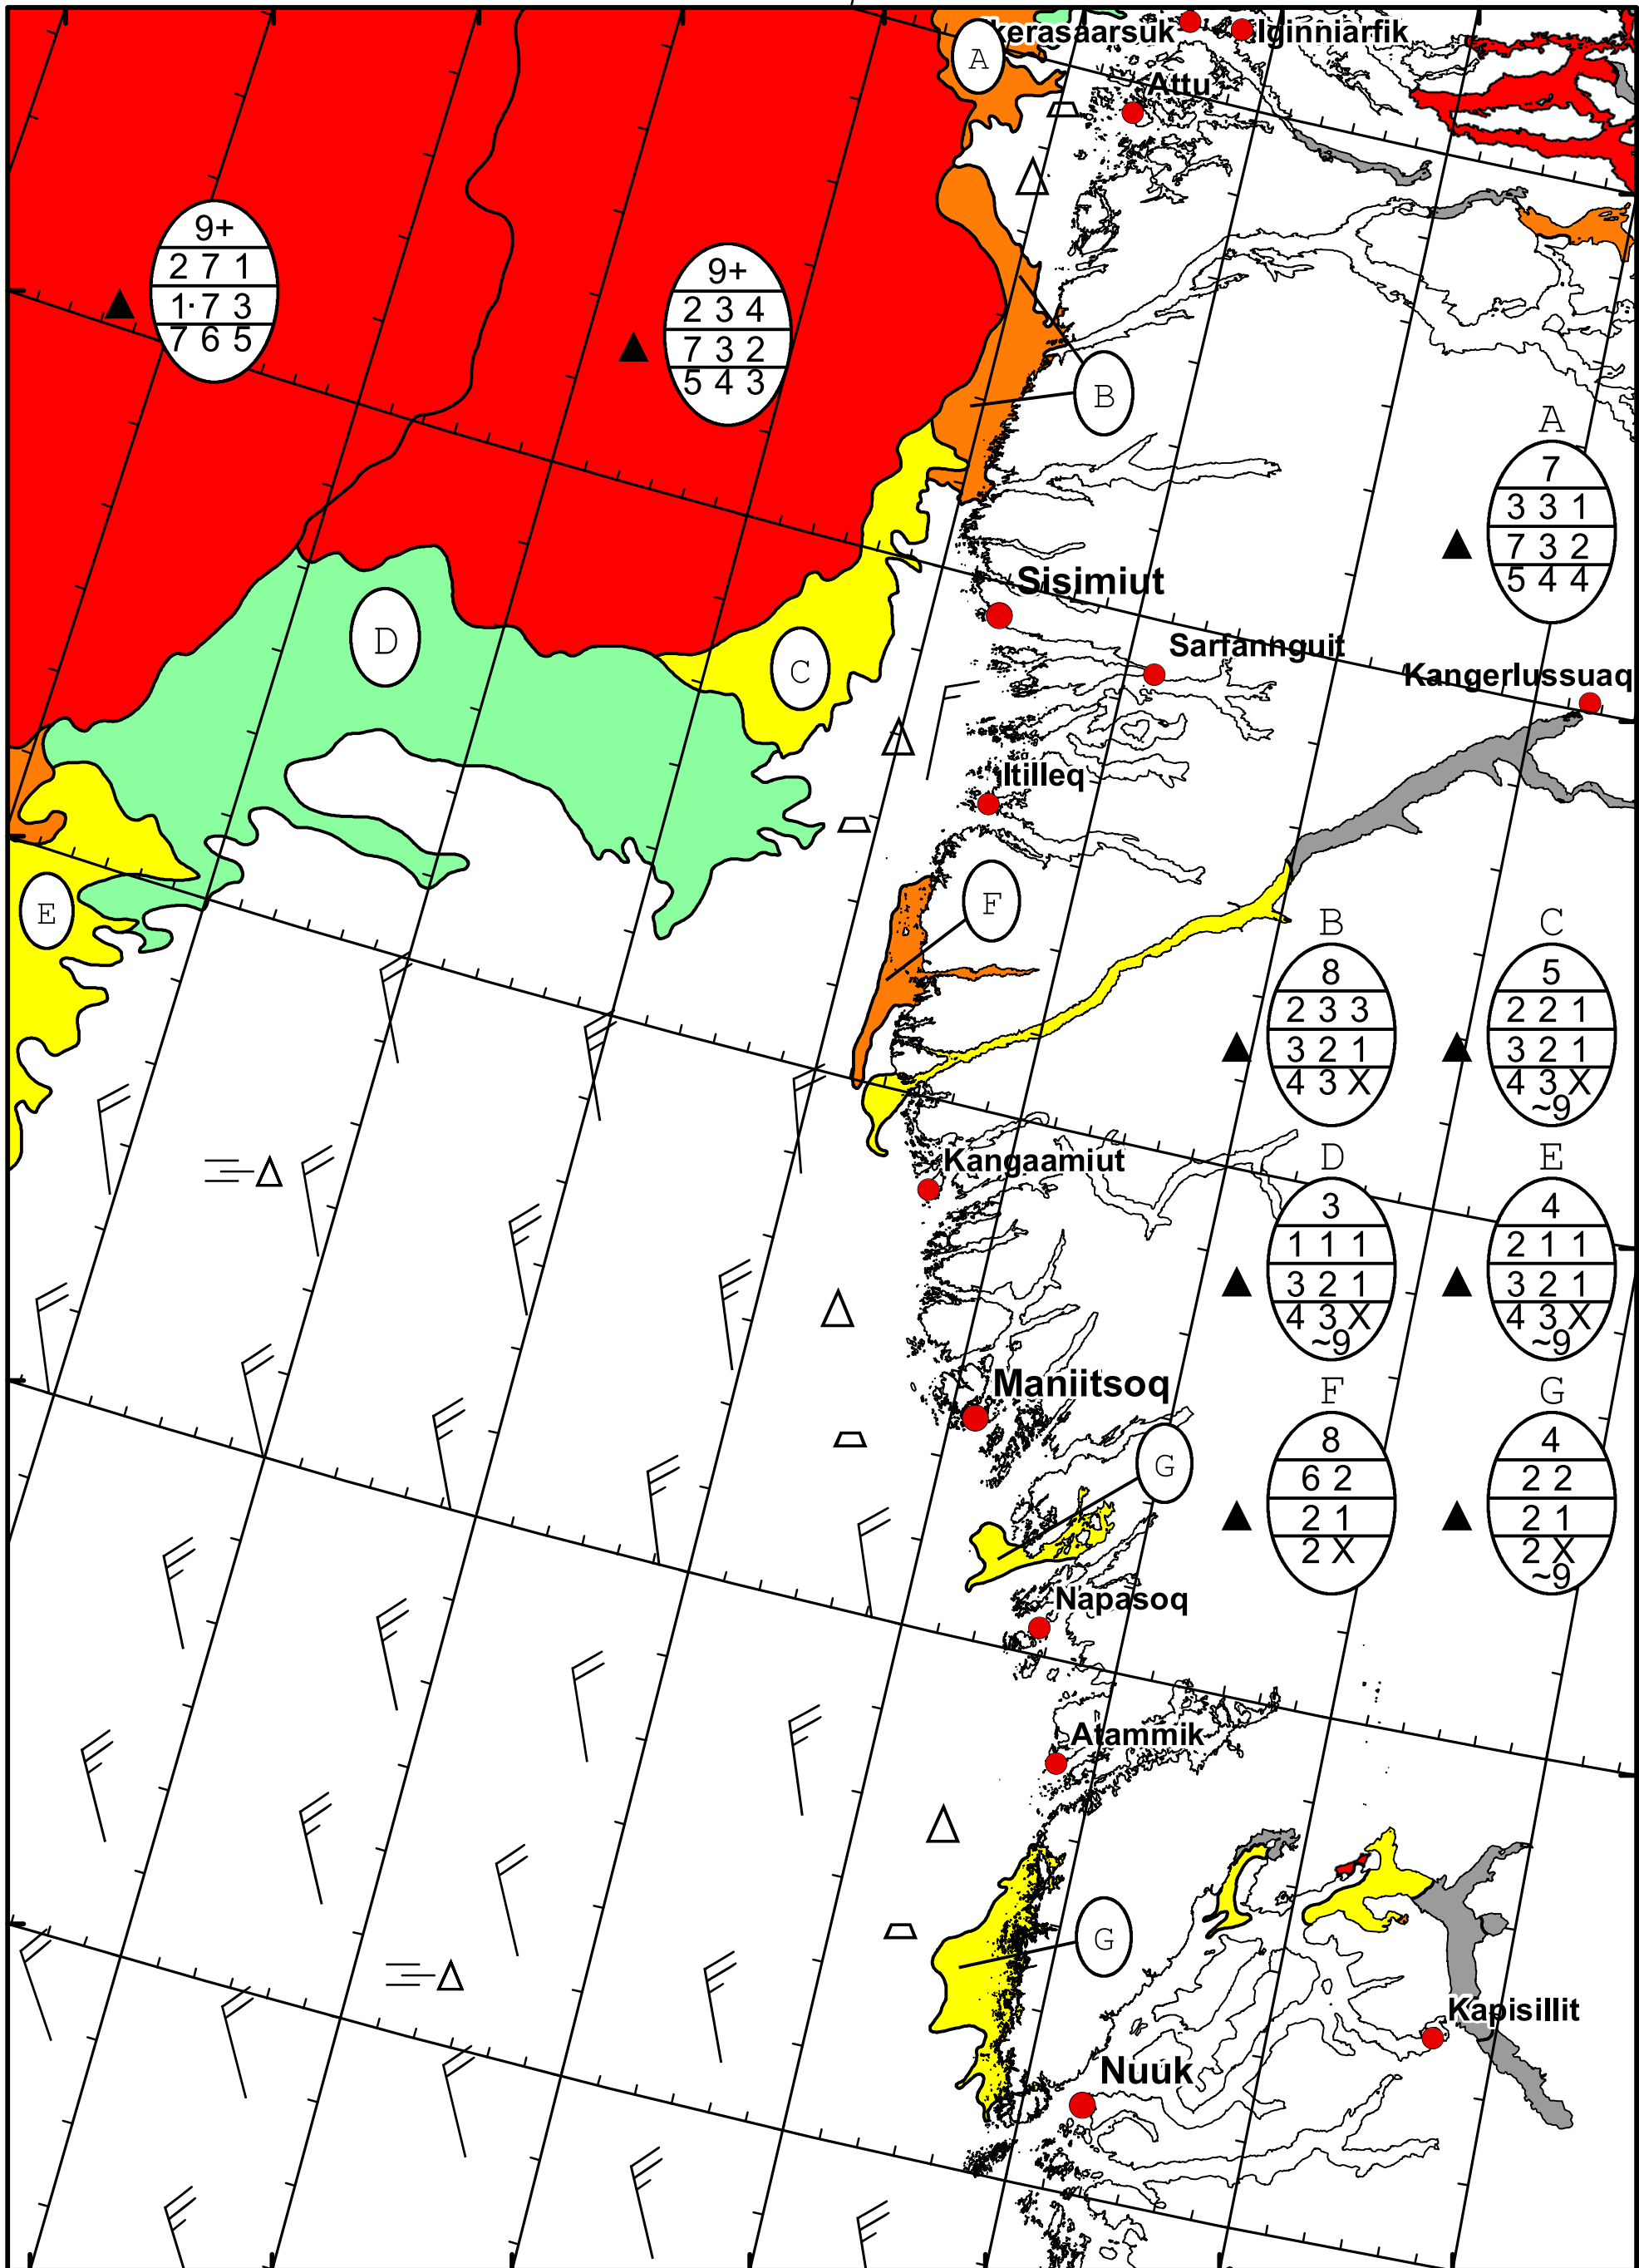

59°W 58°W 57°W 56°W 55°W 54°W 53°W 52°W

67°N 68°N

66°N

65°N

64°N

West Greenland Ice Chart
 DMI Danish Meteorological Institute
 Ice Service

Valid: 29 January 2024, 20:50 UTC