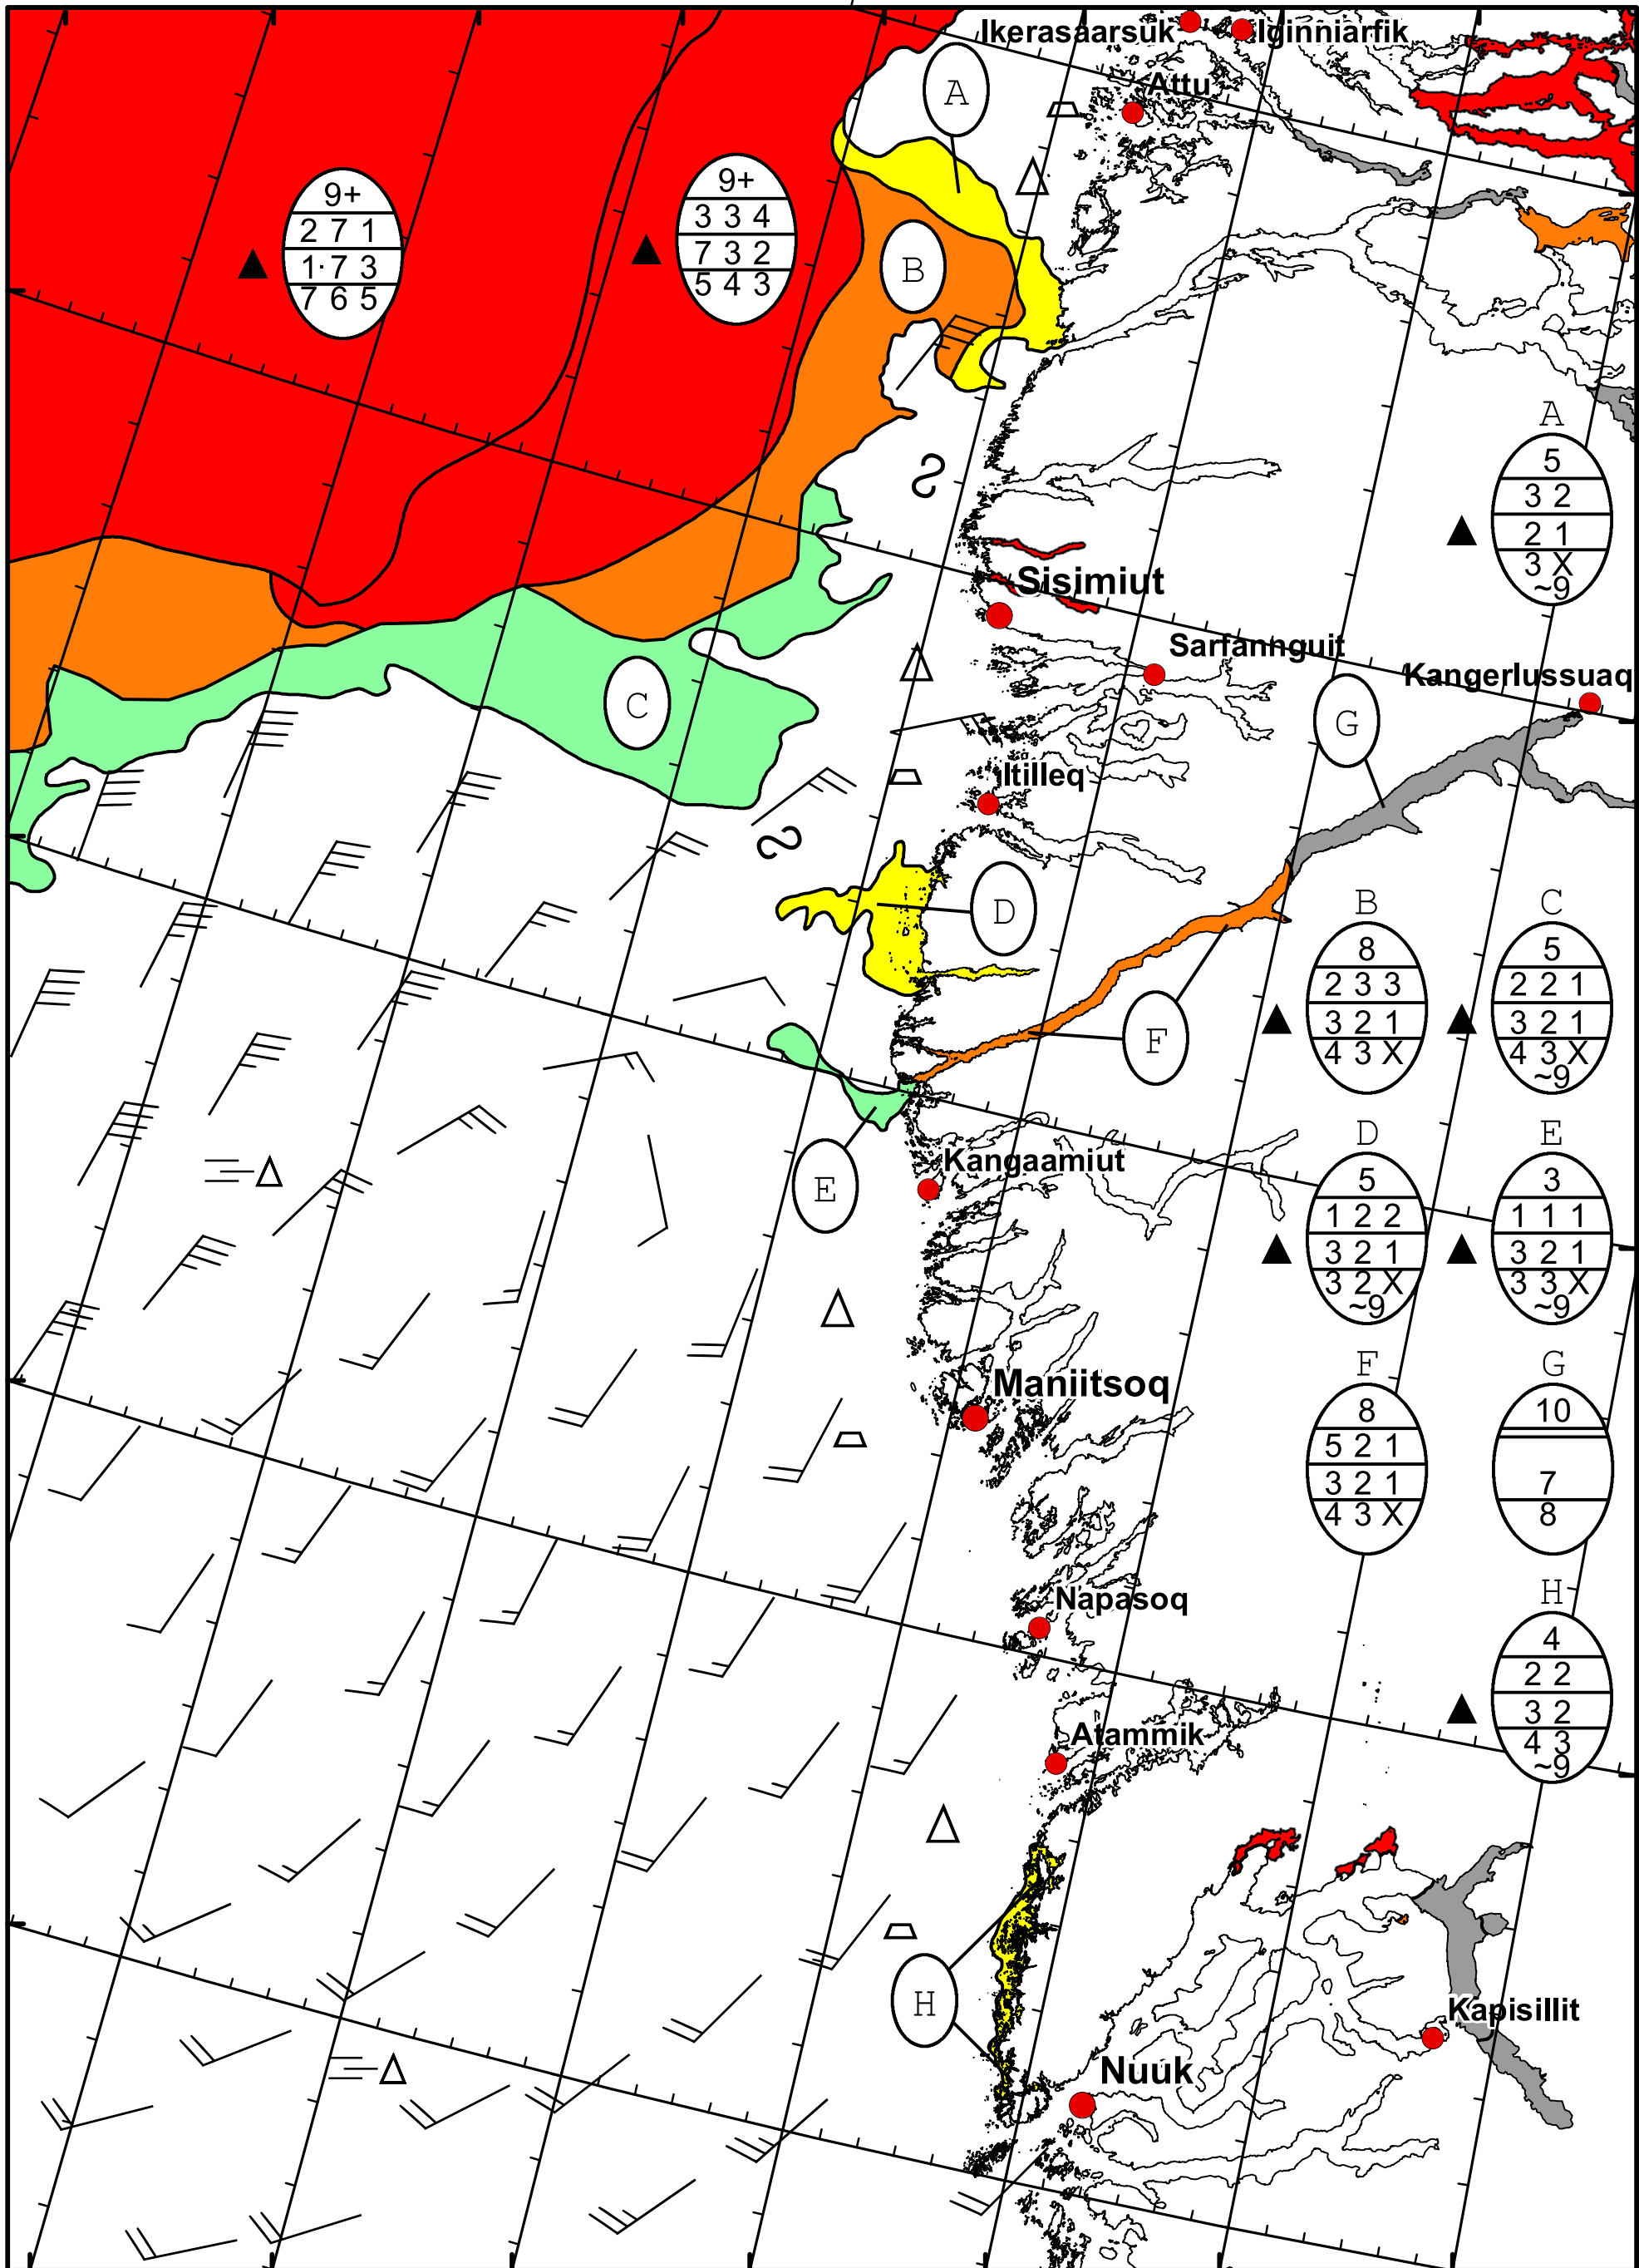

59°W 58°W 57°W 56°W 55°W 54°W 53°W 52°W

67°N 68°N

66°N 67°N

66°N

66°N

65°N

65°N

64°N

West Greenland Ice Chart
 DMI Danish Meteorological Institute
 Ice Service

Valid: 31 January 2024, 10:10 UTC