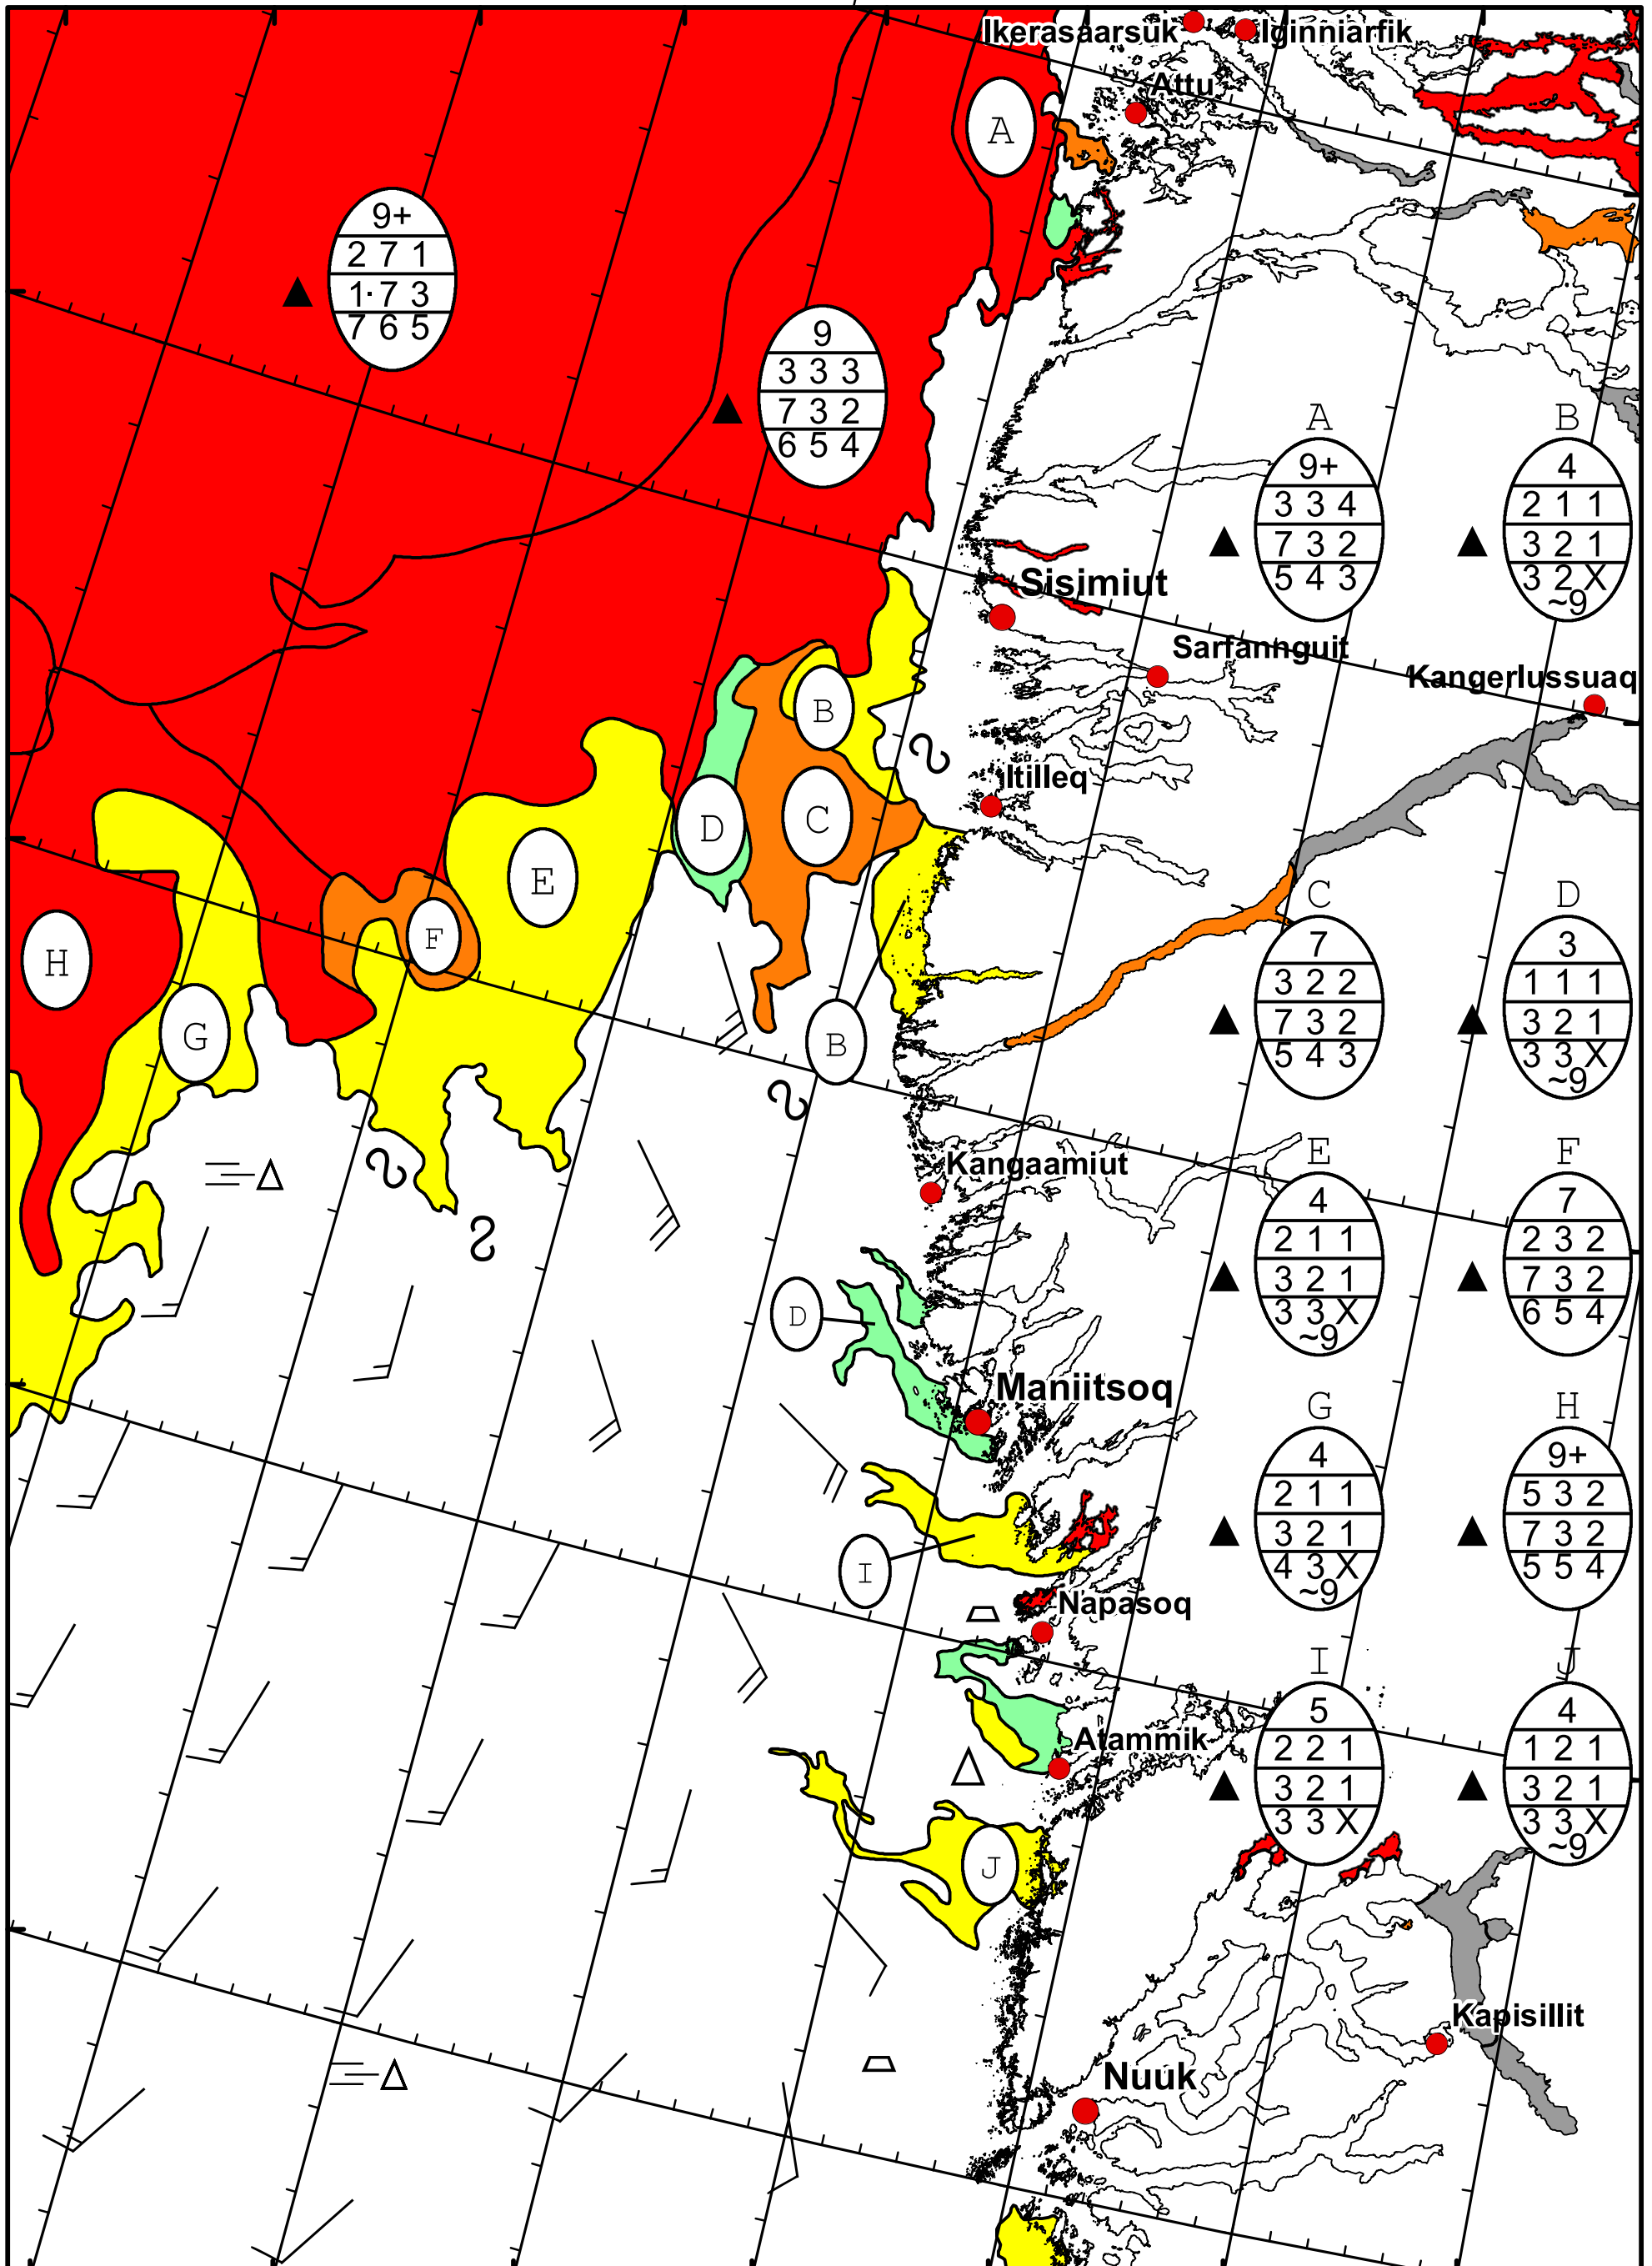

59°W 58°W 57°W 56°W 55°W 54°W 53°W 52°W

67°N

68°N

66°N

67°N

65°N

66°N

64°N

65°N

DMI
Ice Service

West Greenland Ice Chart

Danish Meteorological Institute

Valid: 06 February 2024, 09:55 UTC