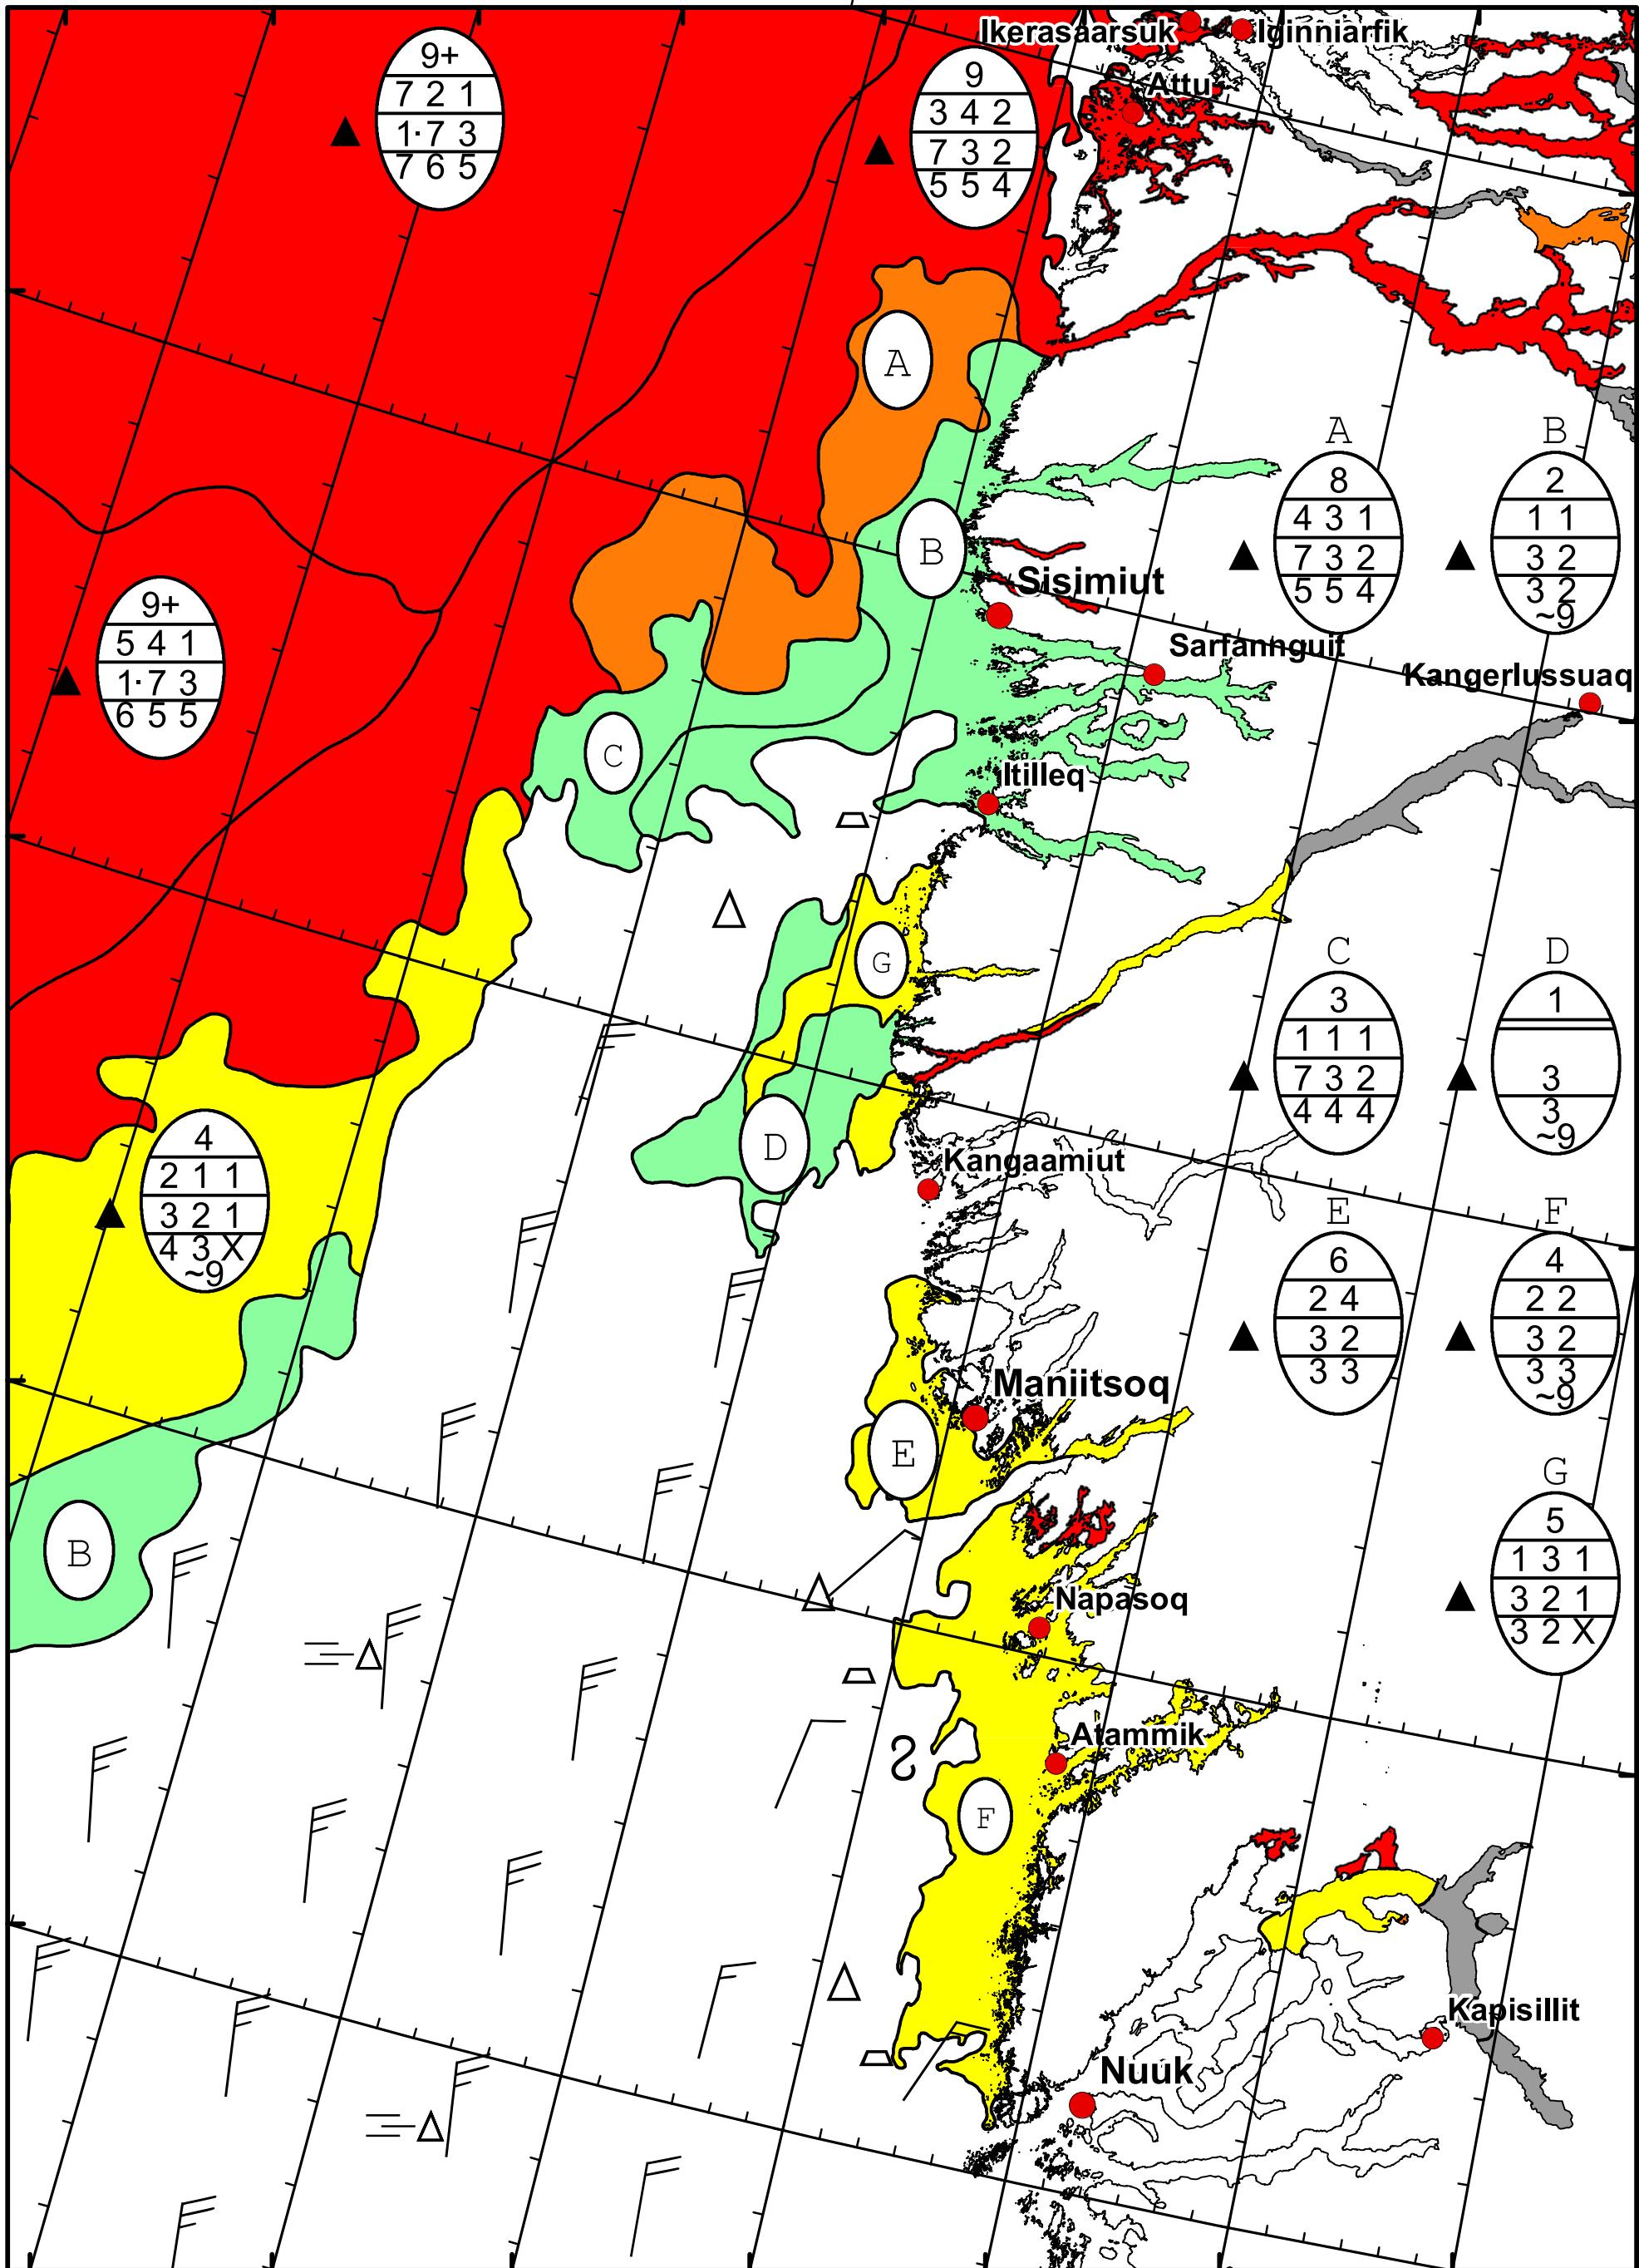

59°W 58°W 57°W 56°W 55°W 54°W 53°W 52°W

68°N

67°N

67°N

66°N

66°N

65°N

65°N

64°N

West Greenland Ice Chart  
 DMI Danish Meteorological Institute

Valid: 14 February 2024, 09:55 UTC