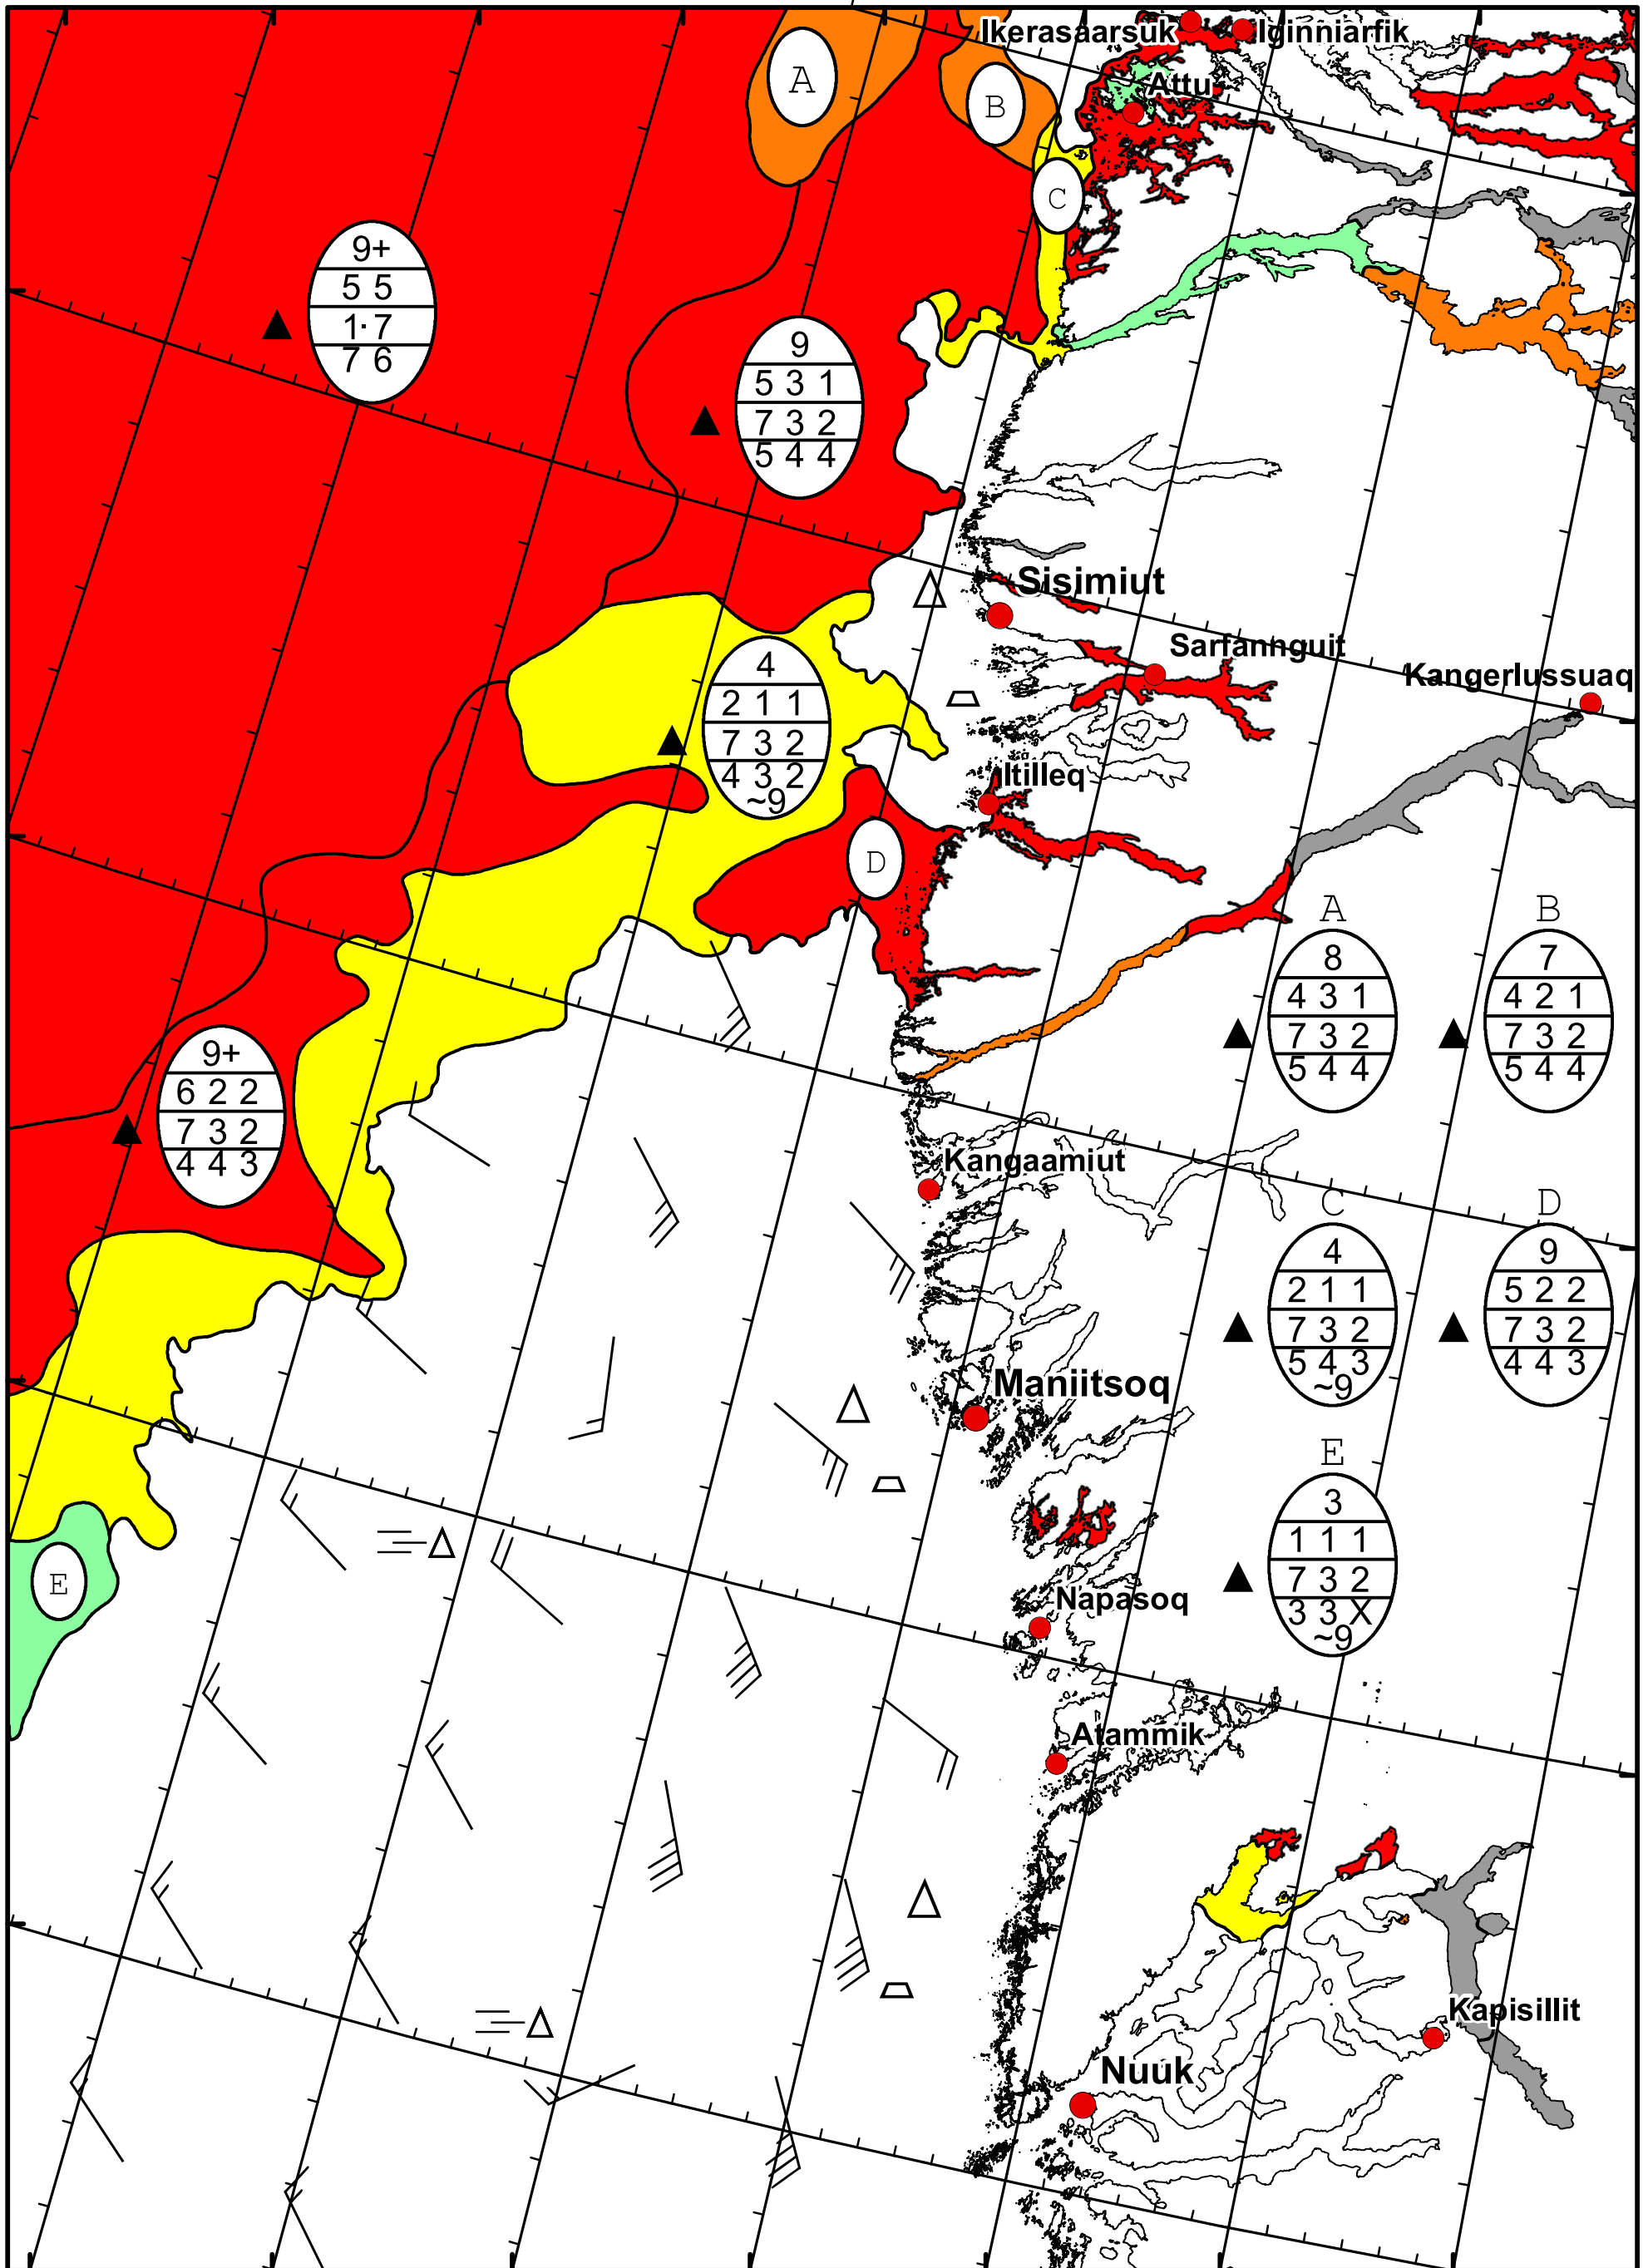

59°W 58°W 57°W 56°W 55°W 54°W 53°W 52°W

67°N

68°N

66°N

67°N

65°N

66°N

64°N

65°N

DMI  
Ice Service

West Greenland Ice Chart

Danish Meteorological Institute

Valid: 24 February 2024, 10:10 UTC