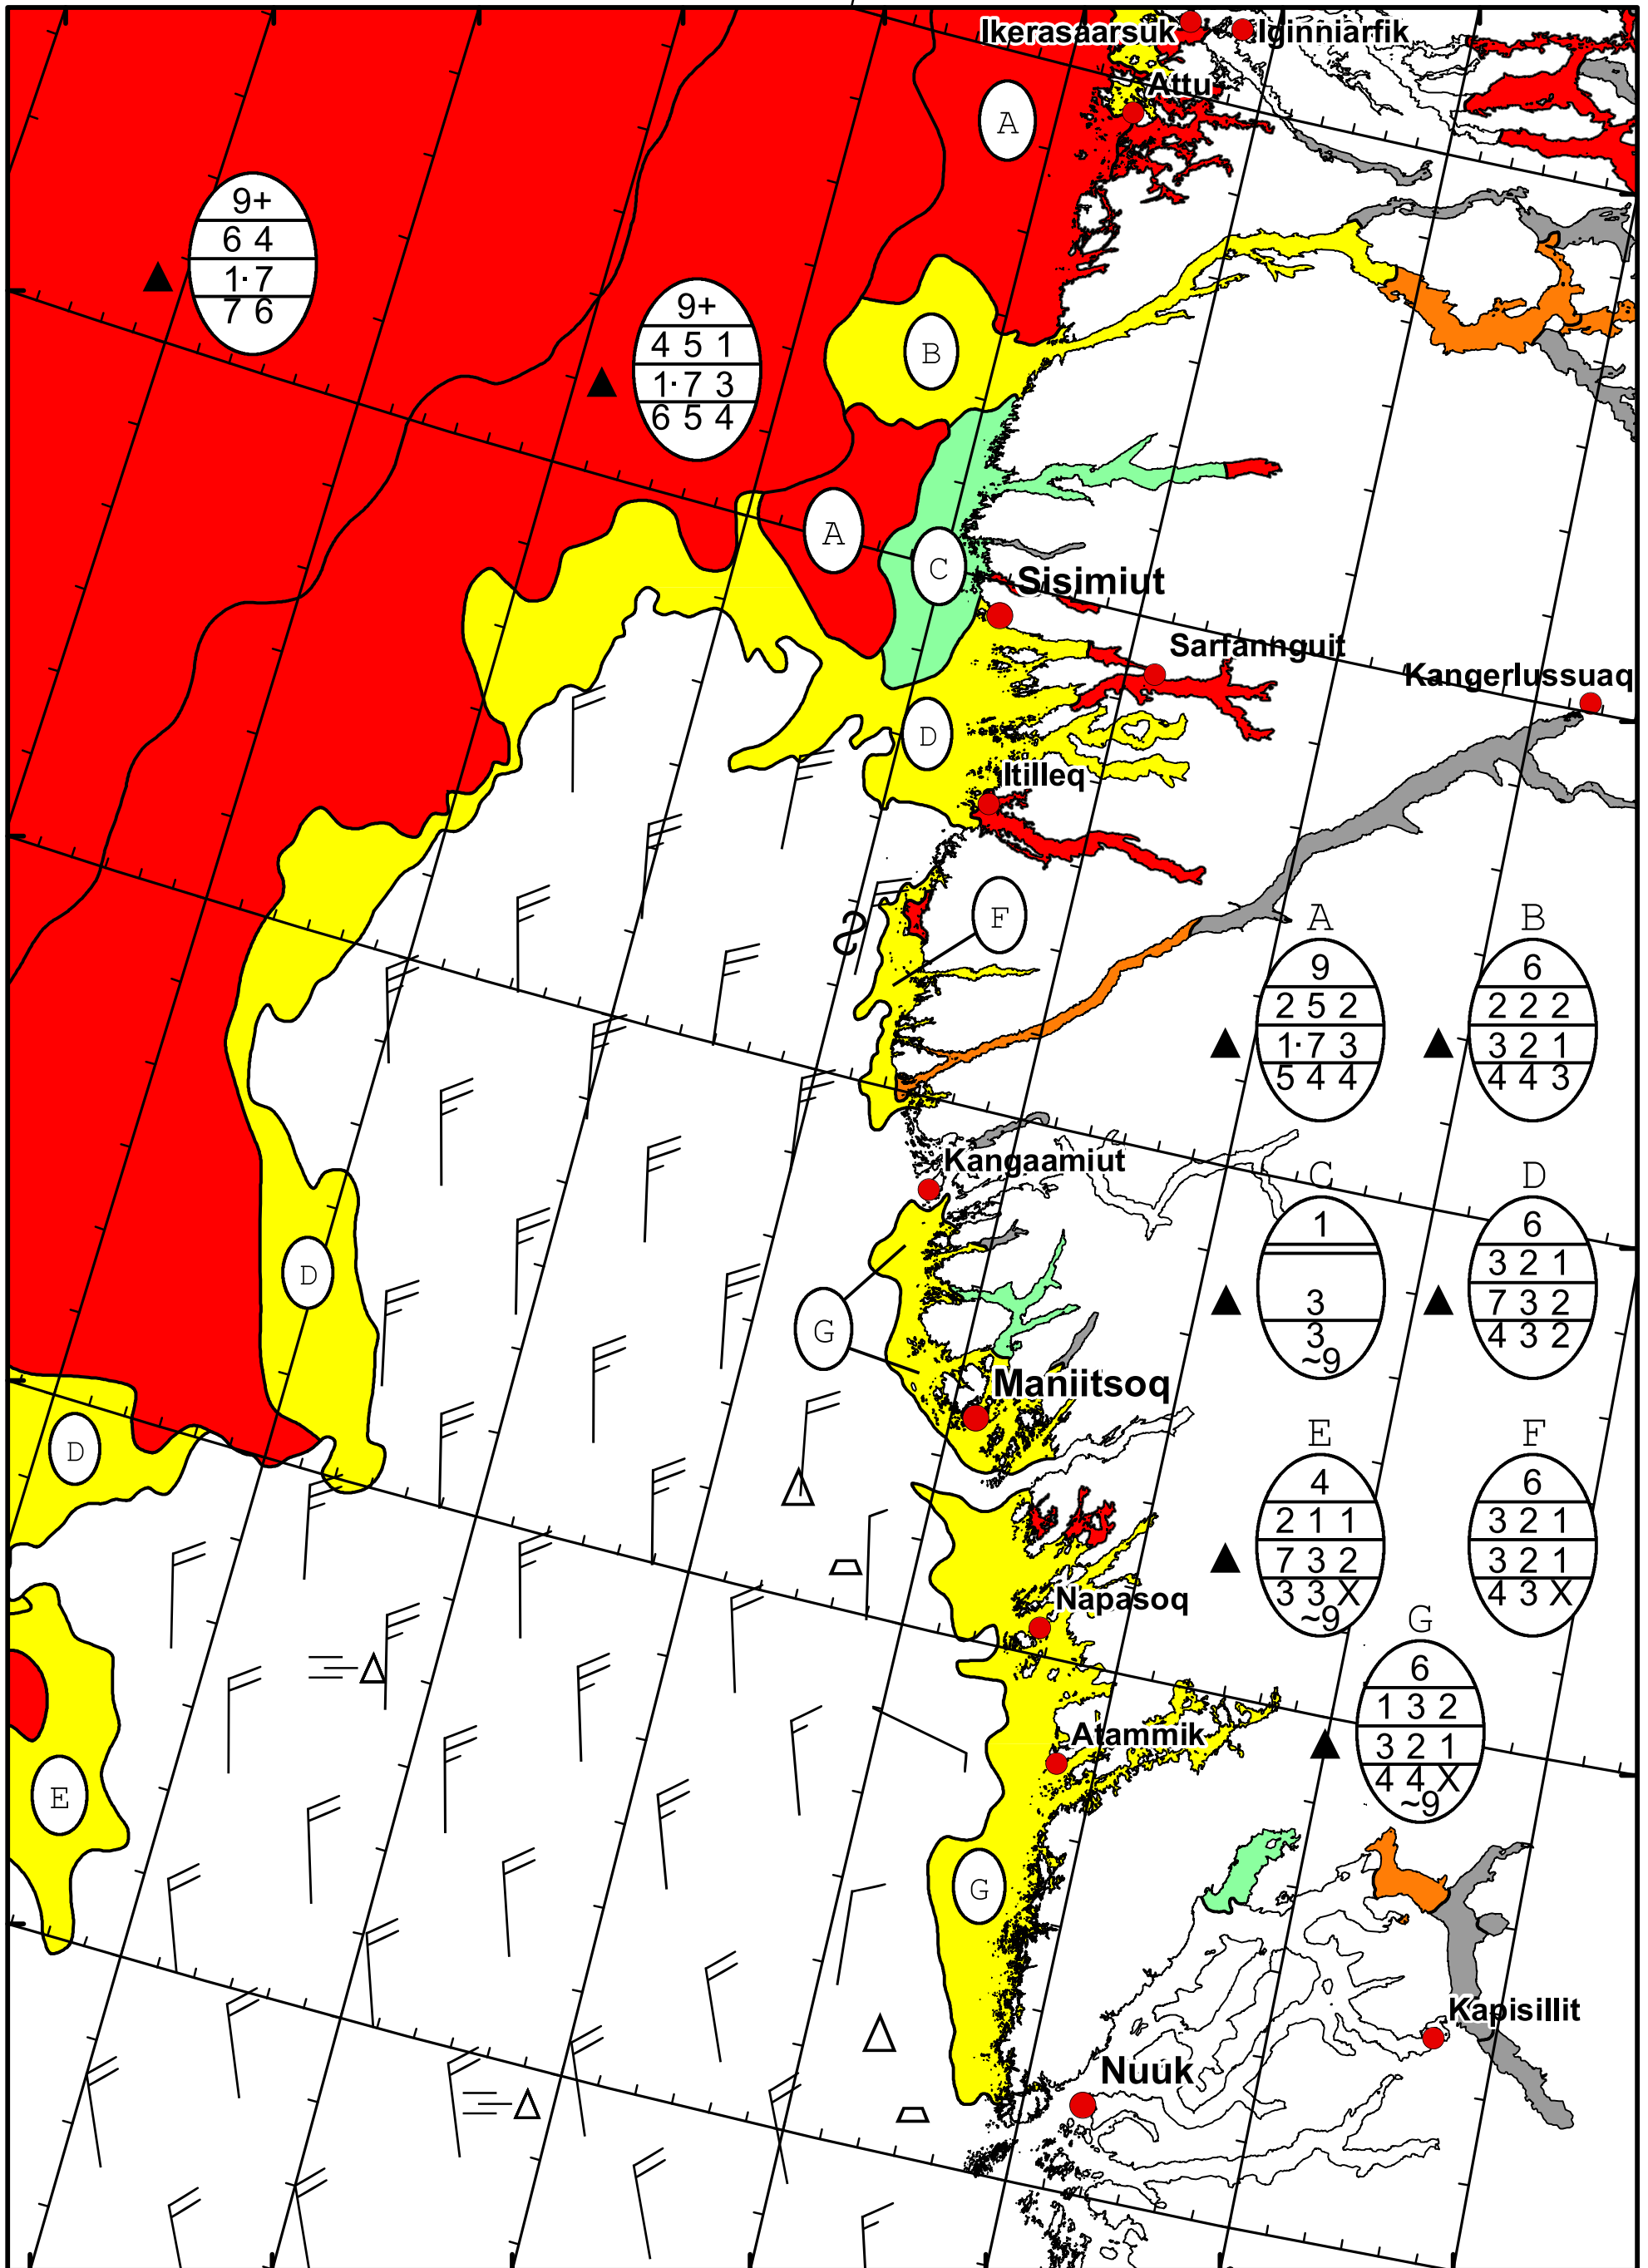

59°W 58°W 57°W 56°W 55°W 54°W 53°W 52°W

67°N

68°N

66°N

67°N

65°N

66°N

64°N

65°N

West Greenland Ice Chart

DMI Danish Meteorological Institute

Valid: 05 March 2024, 10:10 UTC