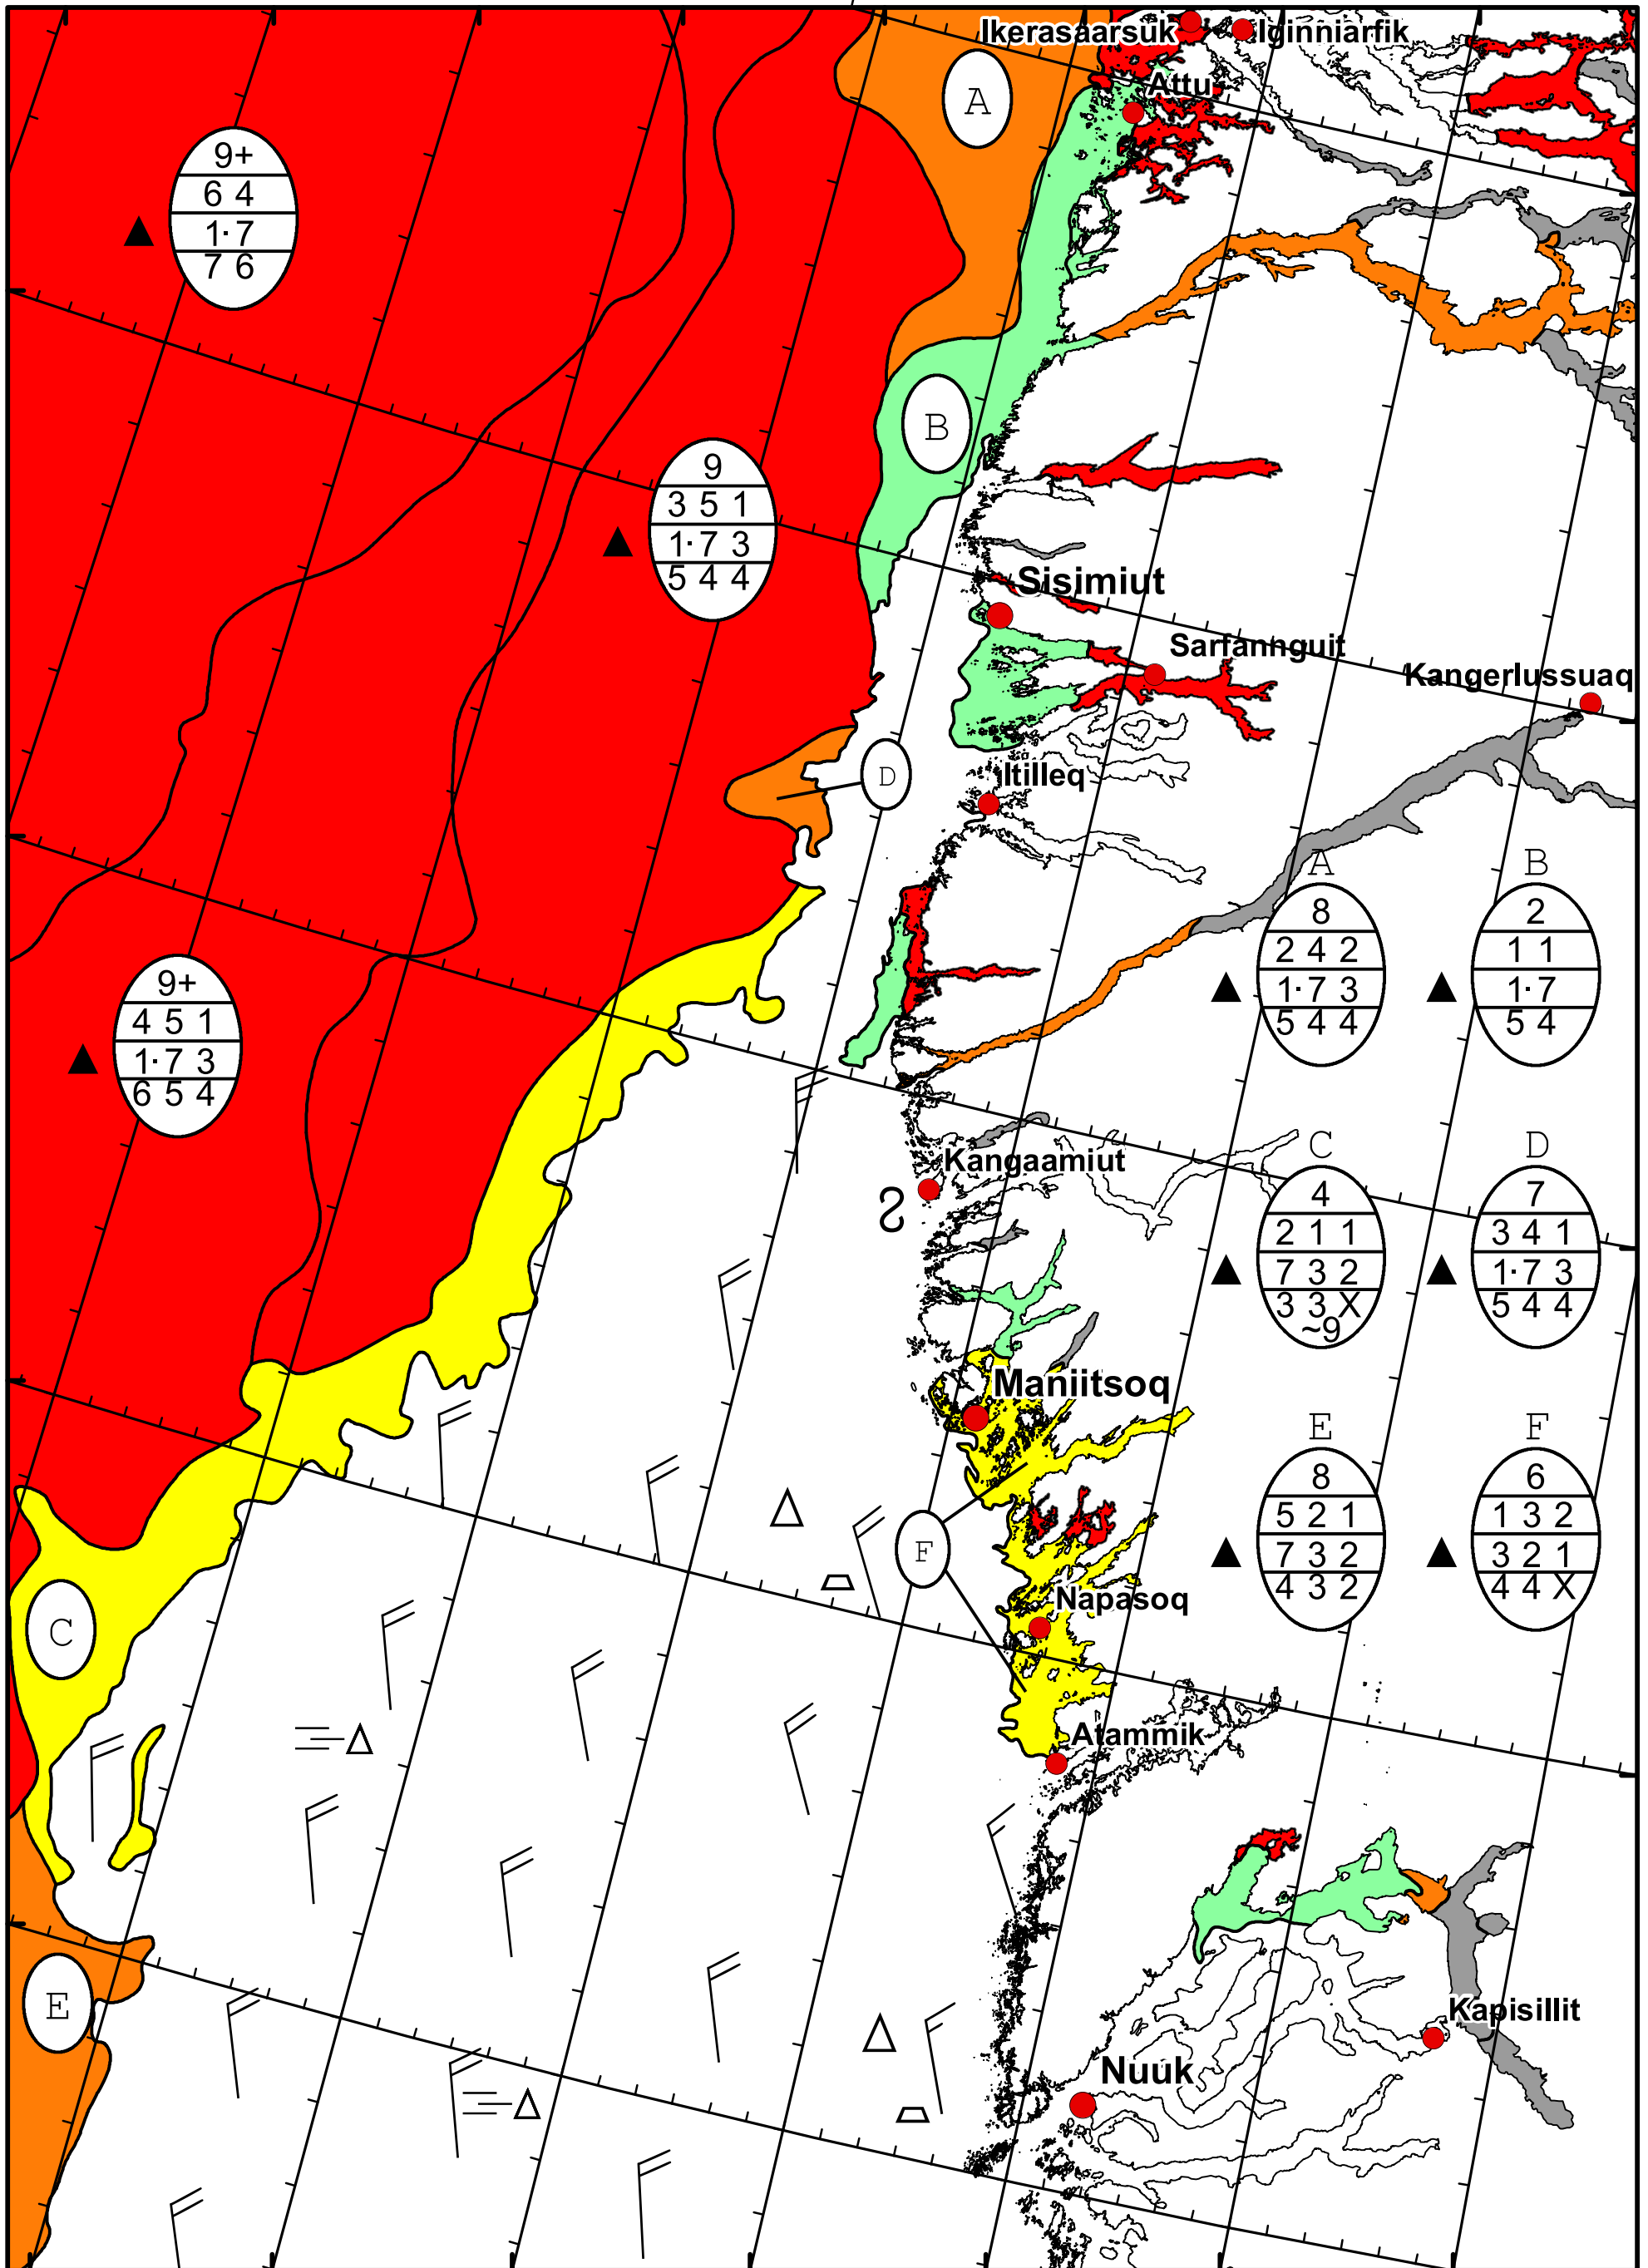

59°W 58°W 57°W 56°W 55°W 54°W 53°W 52°W

67°N

68°N

66°N

67°N

65°N

66°N

64°N

65°N

West Greenland Ice Chart

Valid: 13 March 2024, 10:40 UTC

DMi Ice Service Danish Meteorological Institute