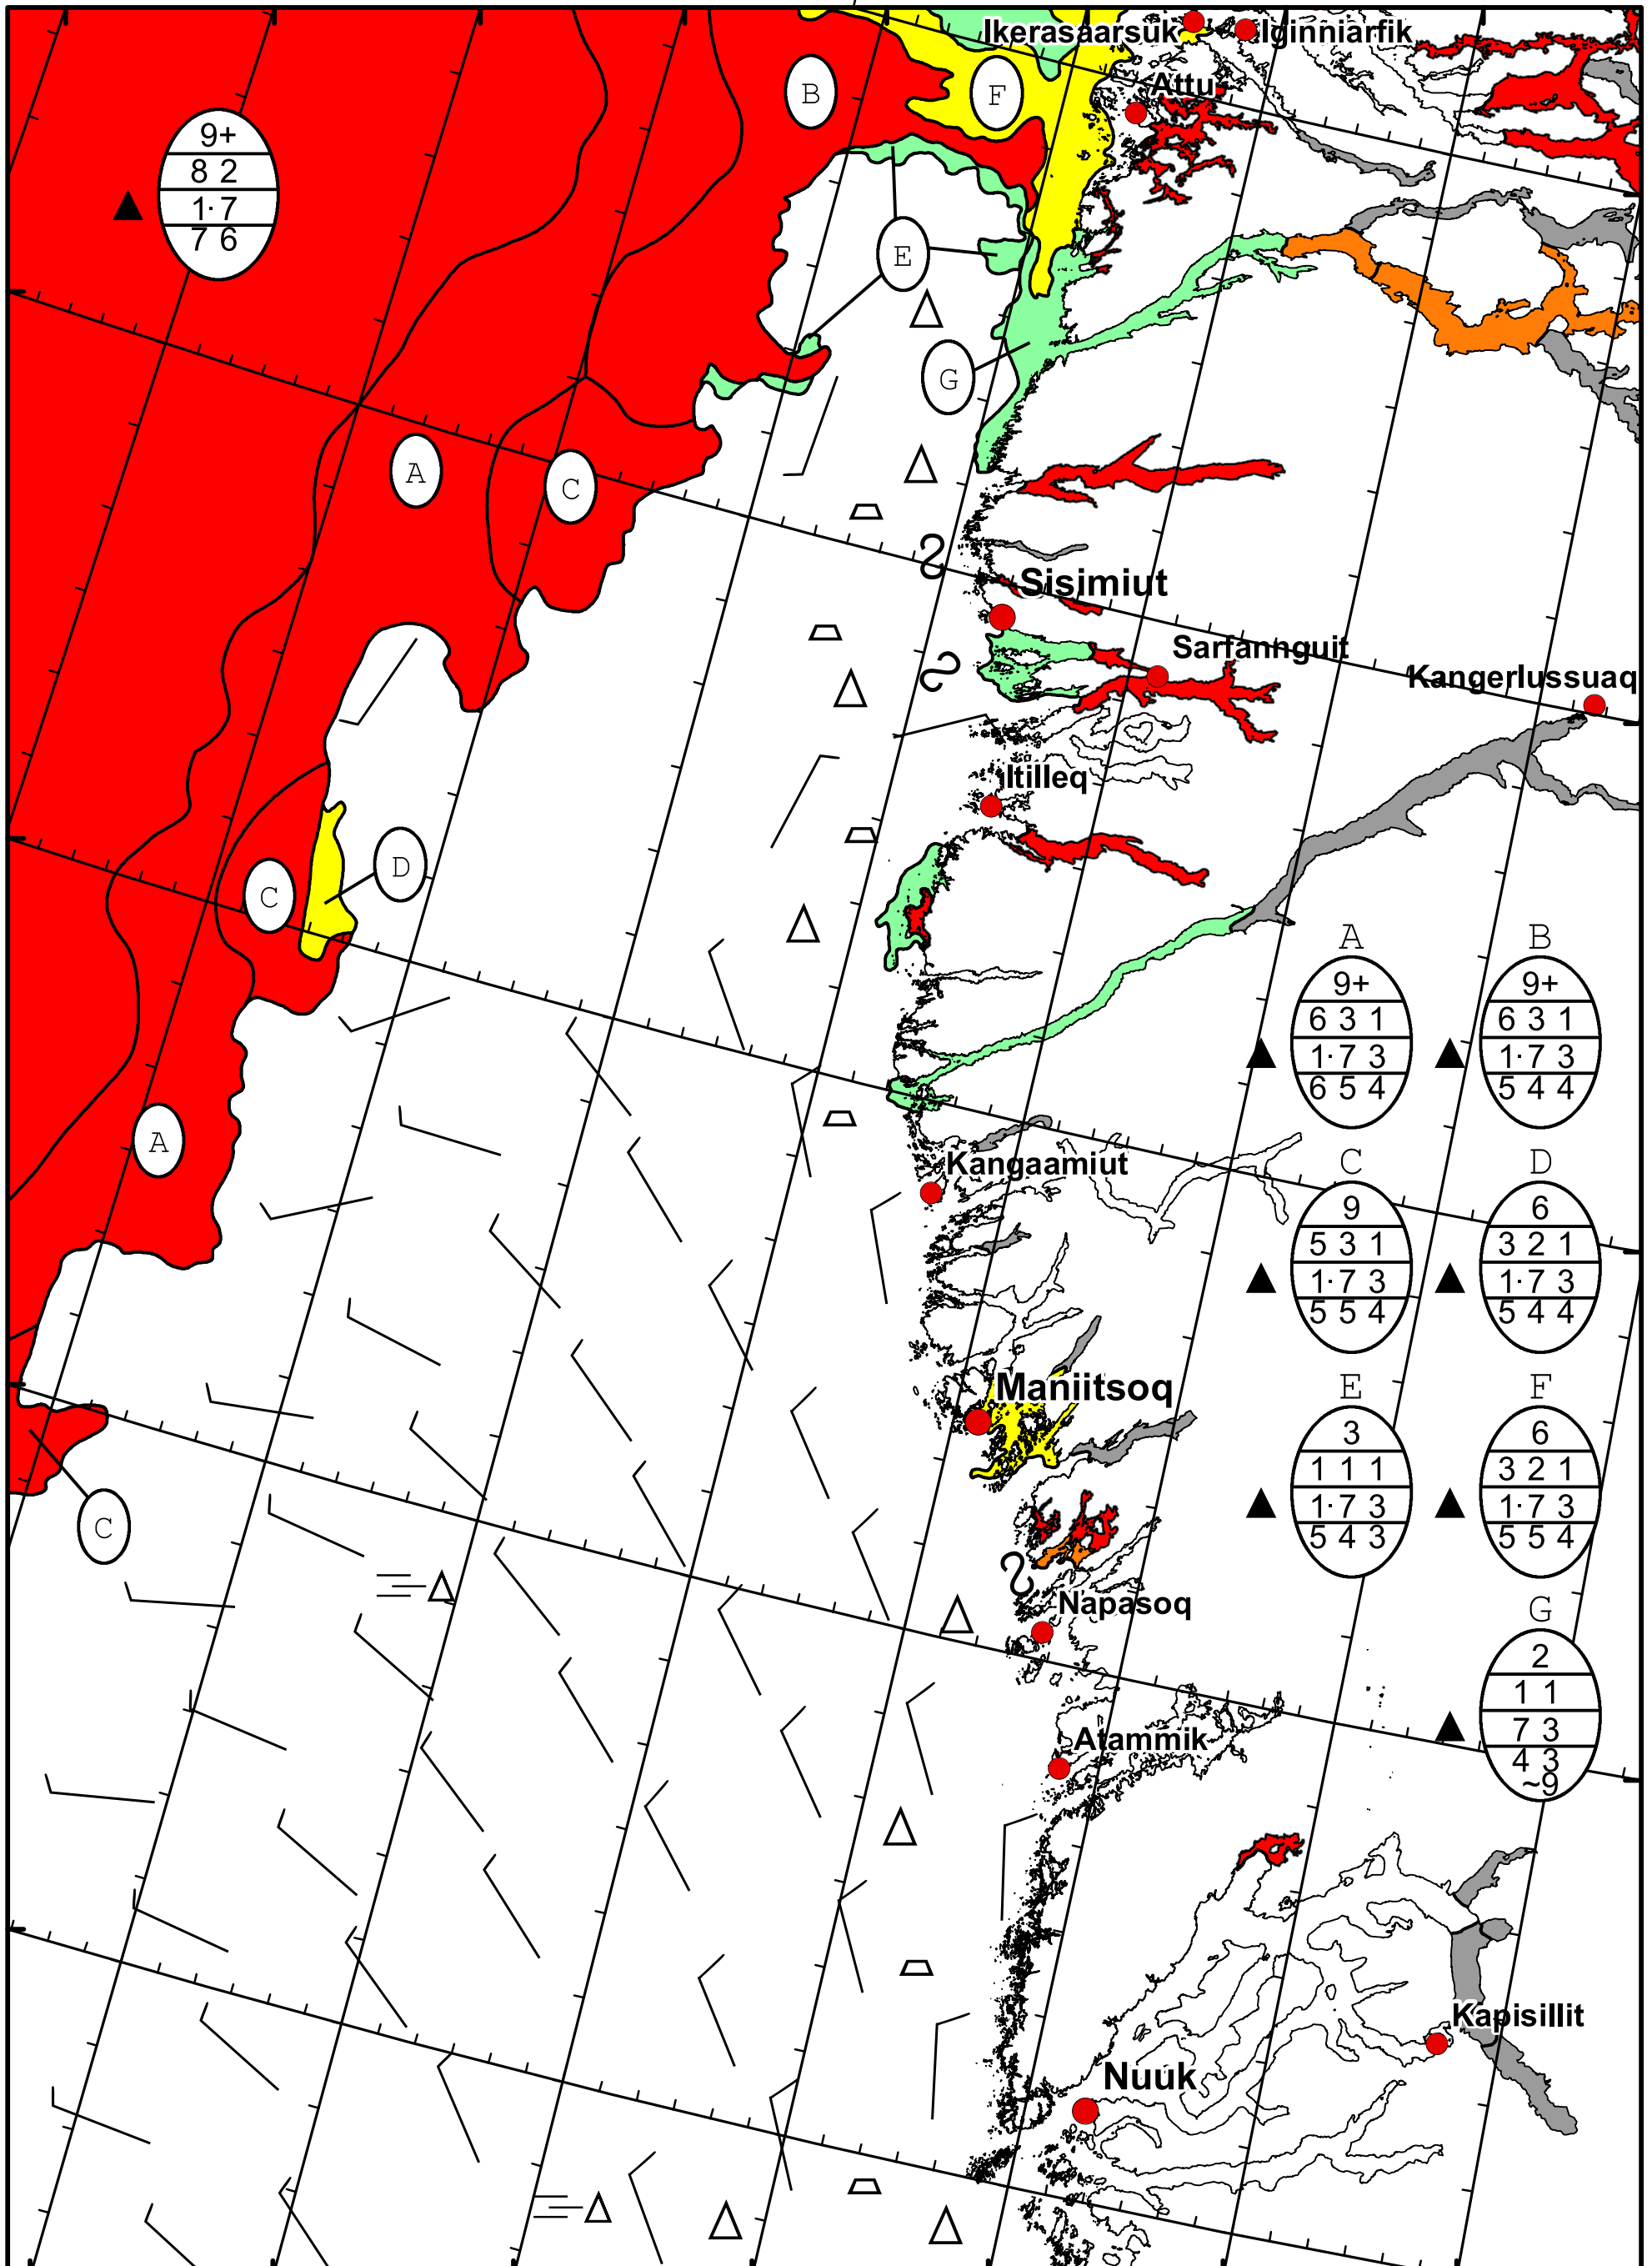

59°W 58°W 57°W 56°W 55°W 54°W 53°W 52°W

67°N

68°N

66°N

67°N

65°N

66°N

64°N

65°N

West Greenland Ice Chart
Danish Meteorological Institute Valid: 02 April 2024, 09:55 UTC