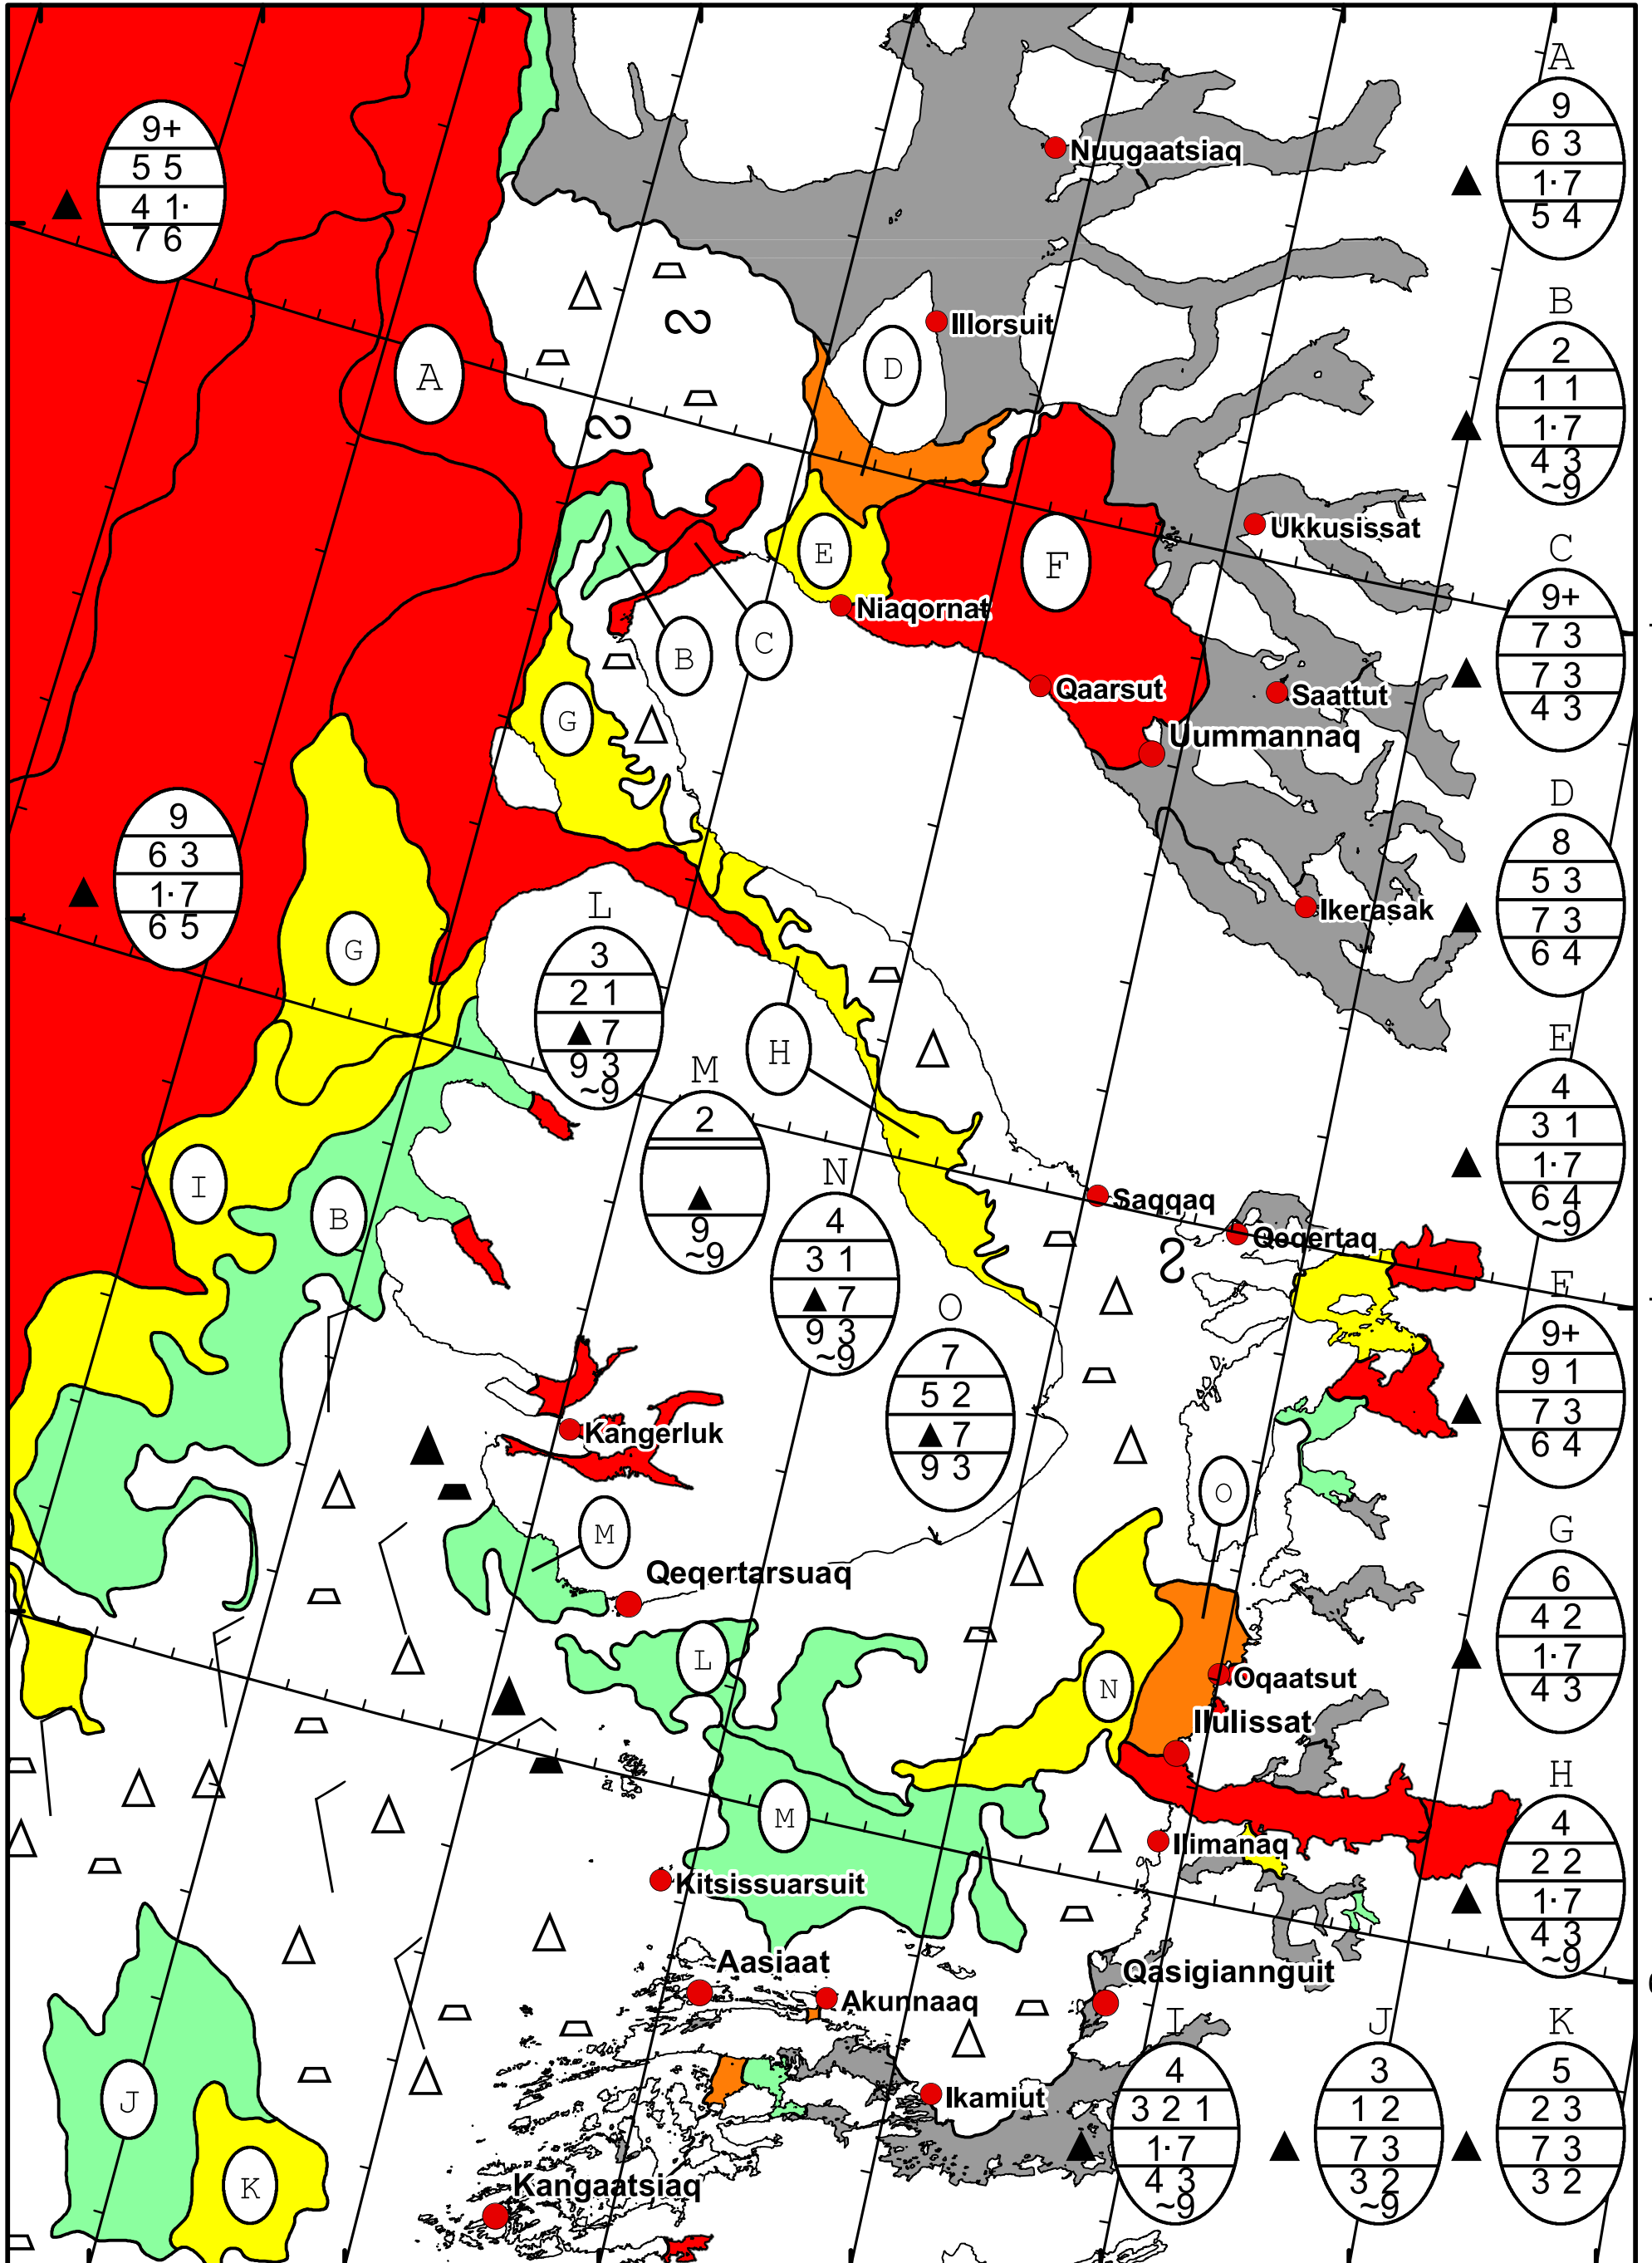

58°W 57°W 56°W 55°W 54°W 53°W 52°W 51°W

71°N

70°N

69°N

71°N

70°N

69°N

West Greenland Ice Chart

Danish Meteorological Institute Valid: 06 May 2024, 21:10 UTC