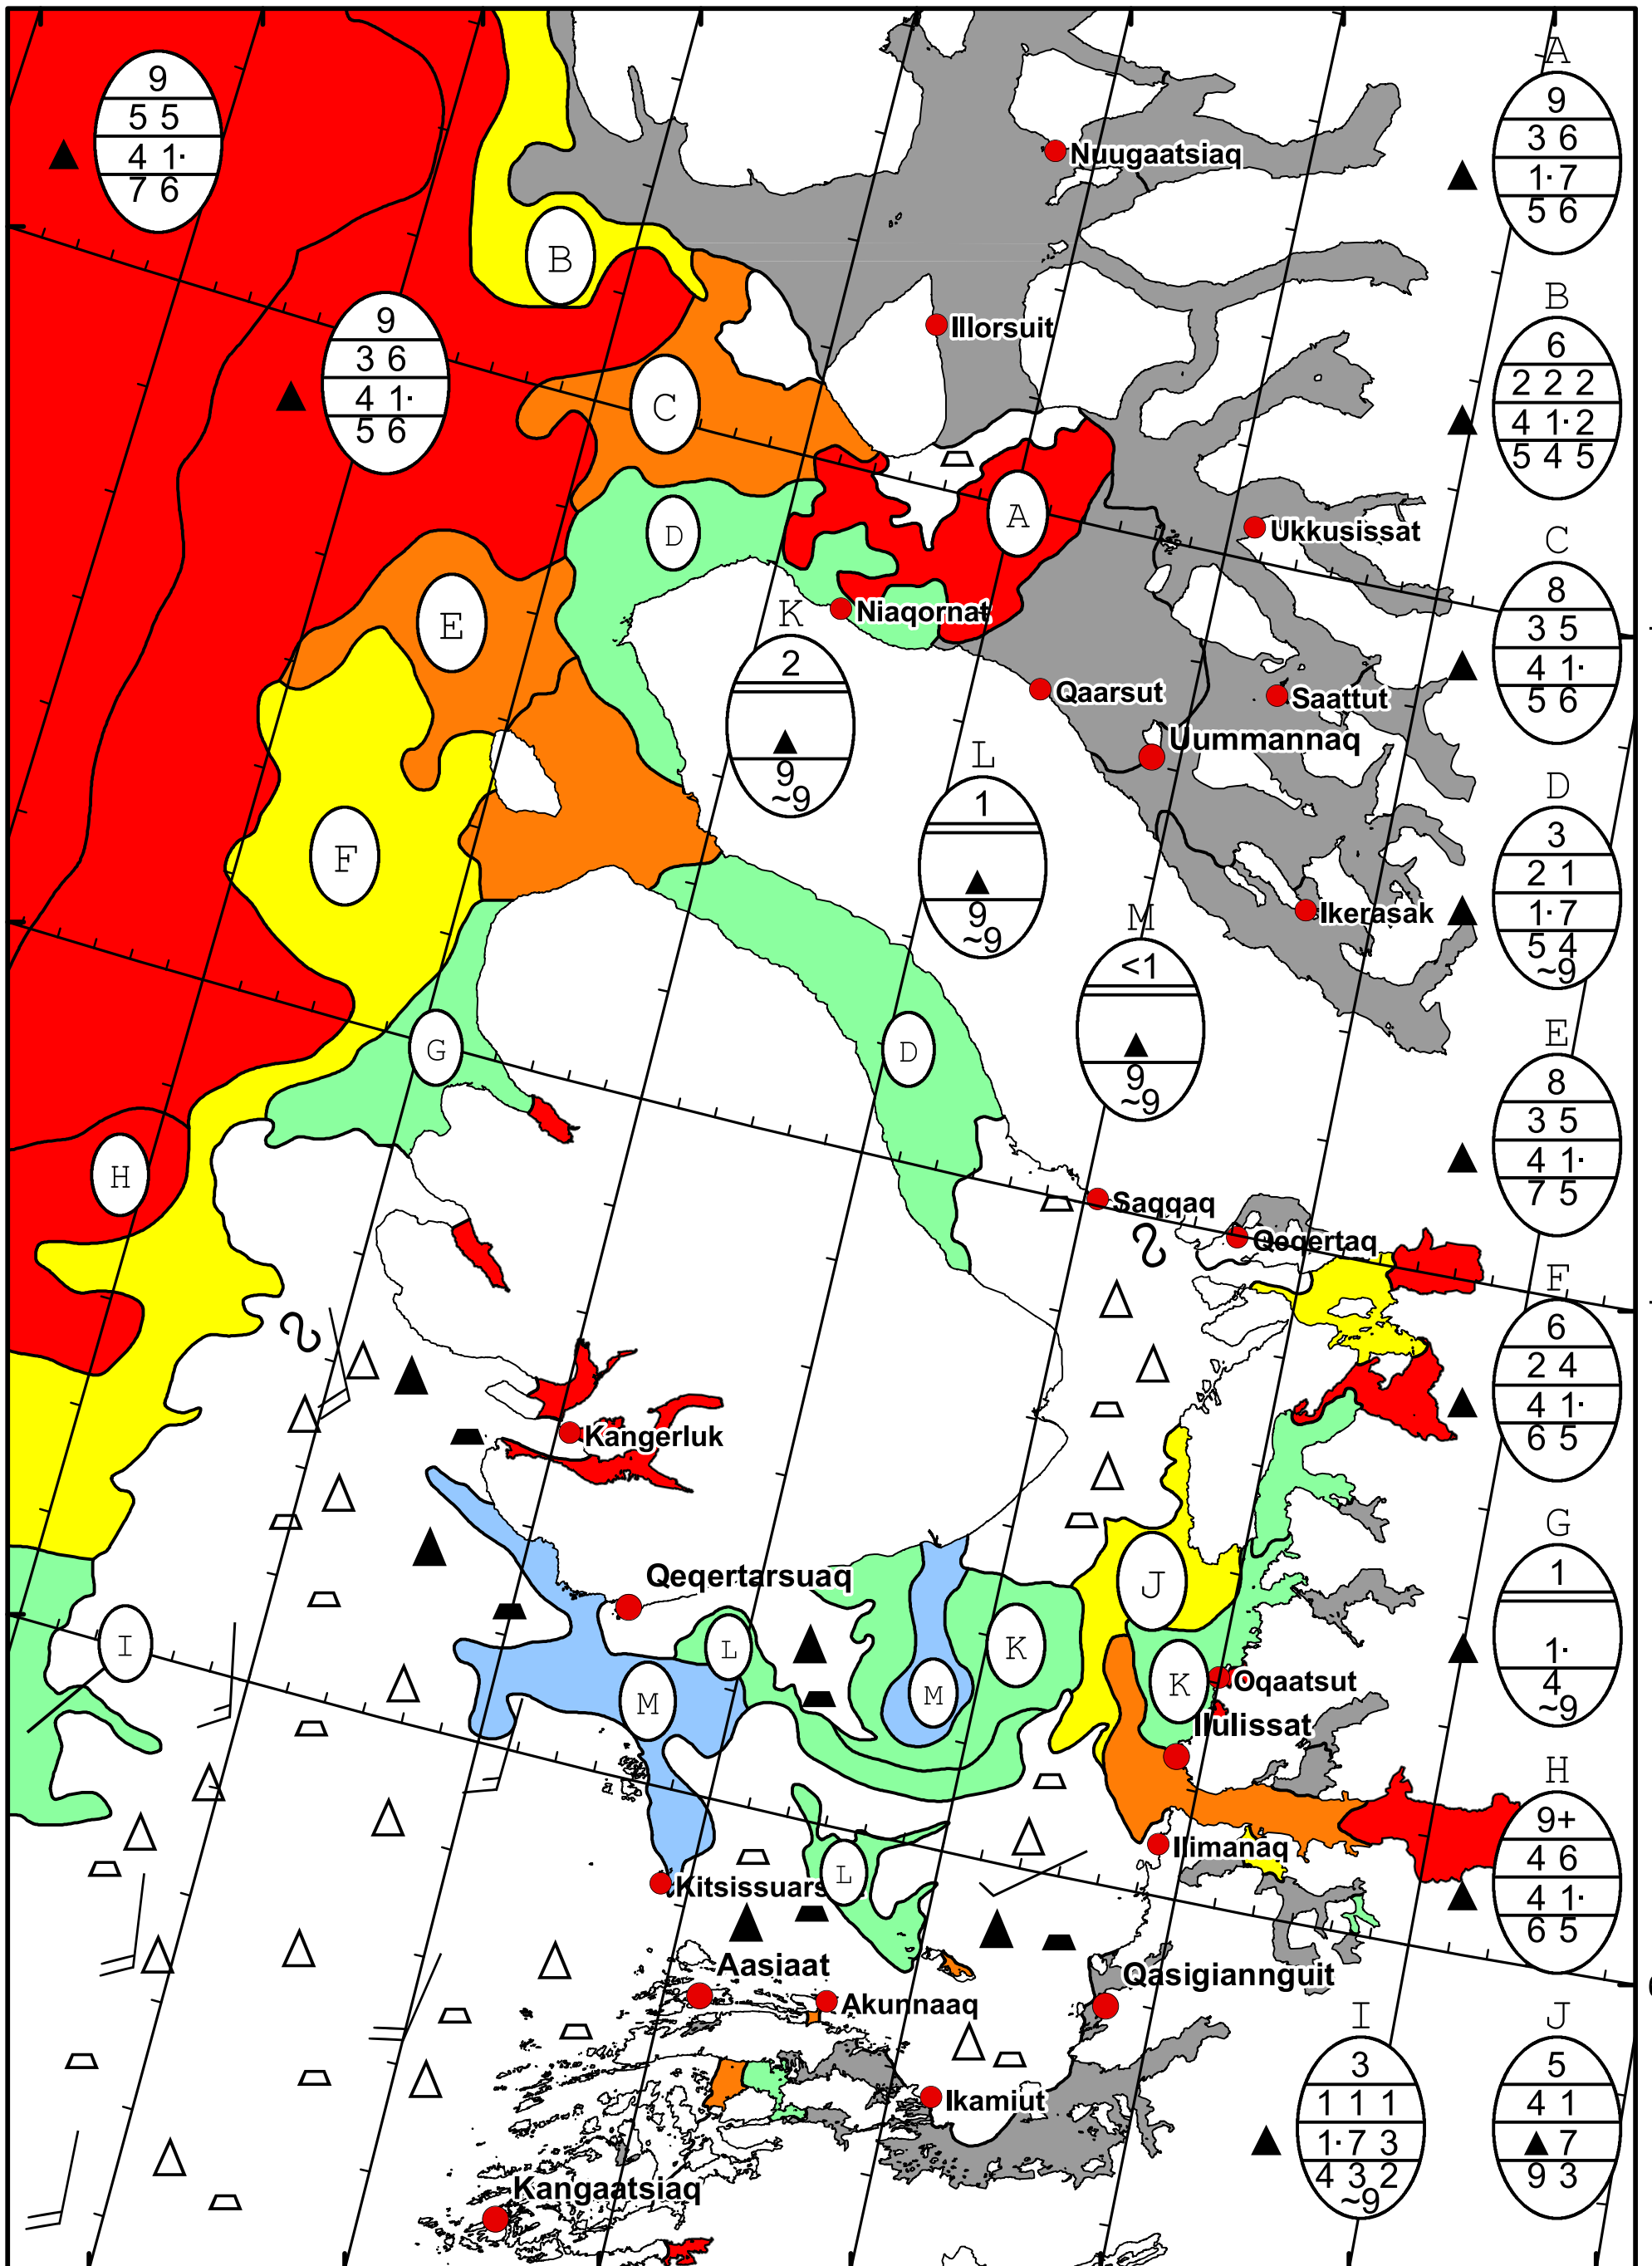

58°W 57°W 56°W 55°W 54°W 53°W 52°W 51°W

71°N

70°N

69°N

71°N

70°N

69°N

West Greenland Ice Chart
Danish Meteorological Institute Valid: 11 May 2024, 20:55 UTC