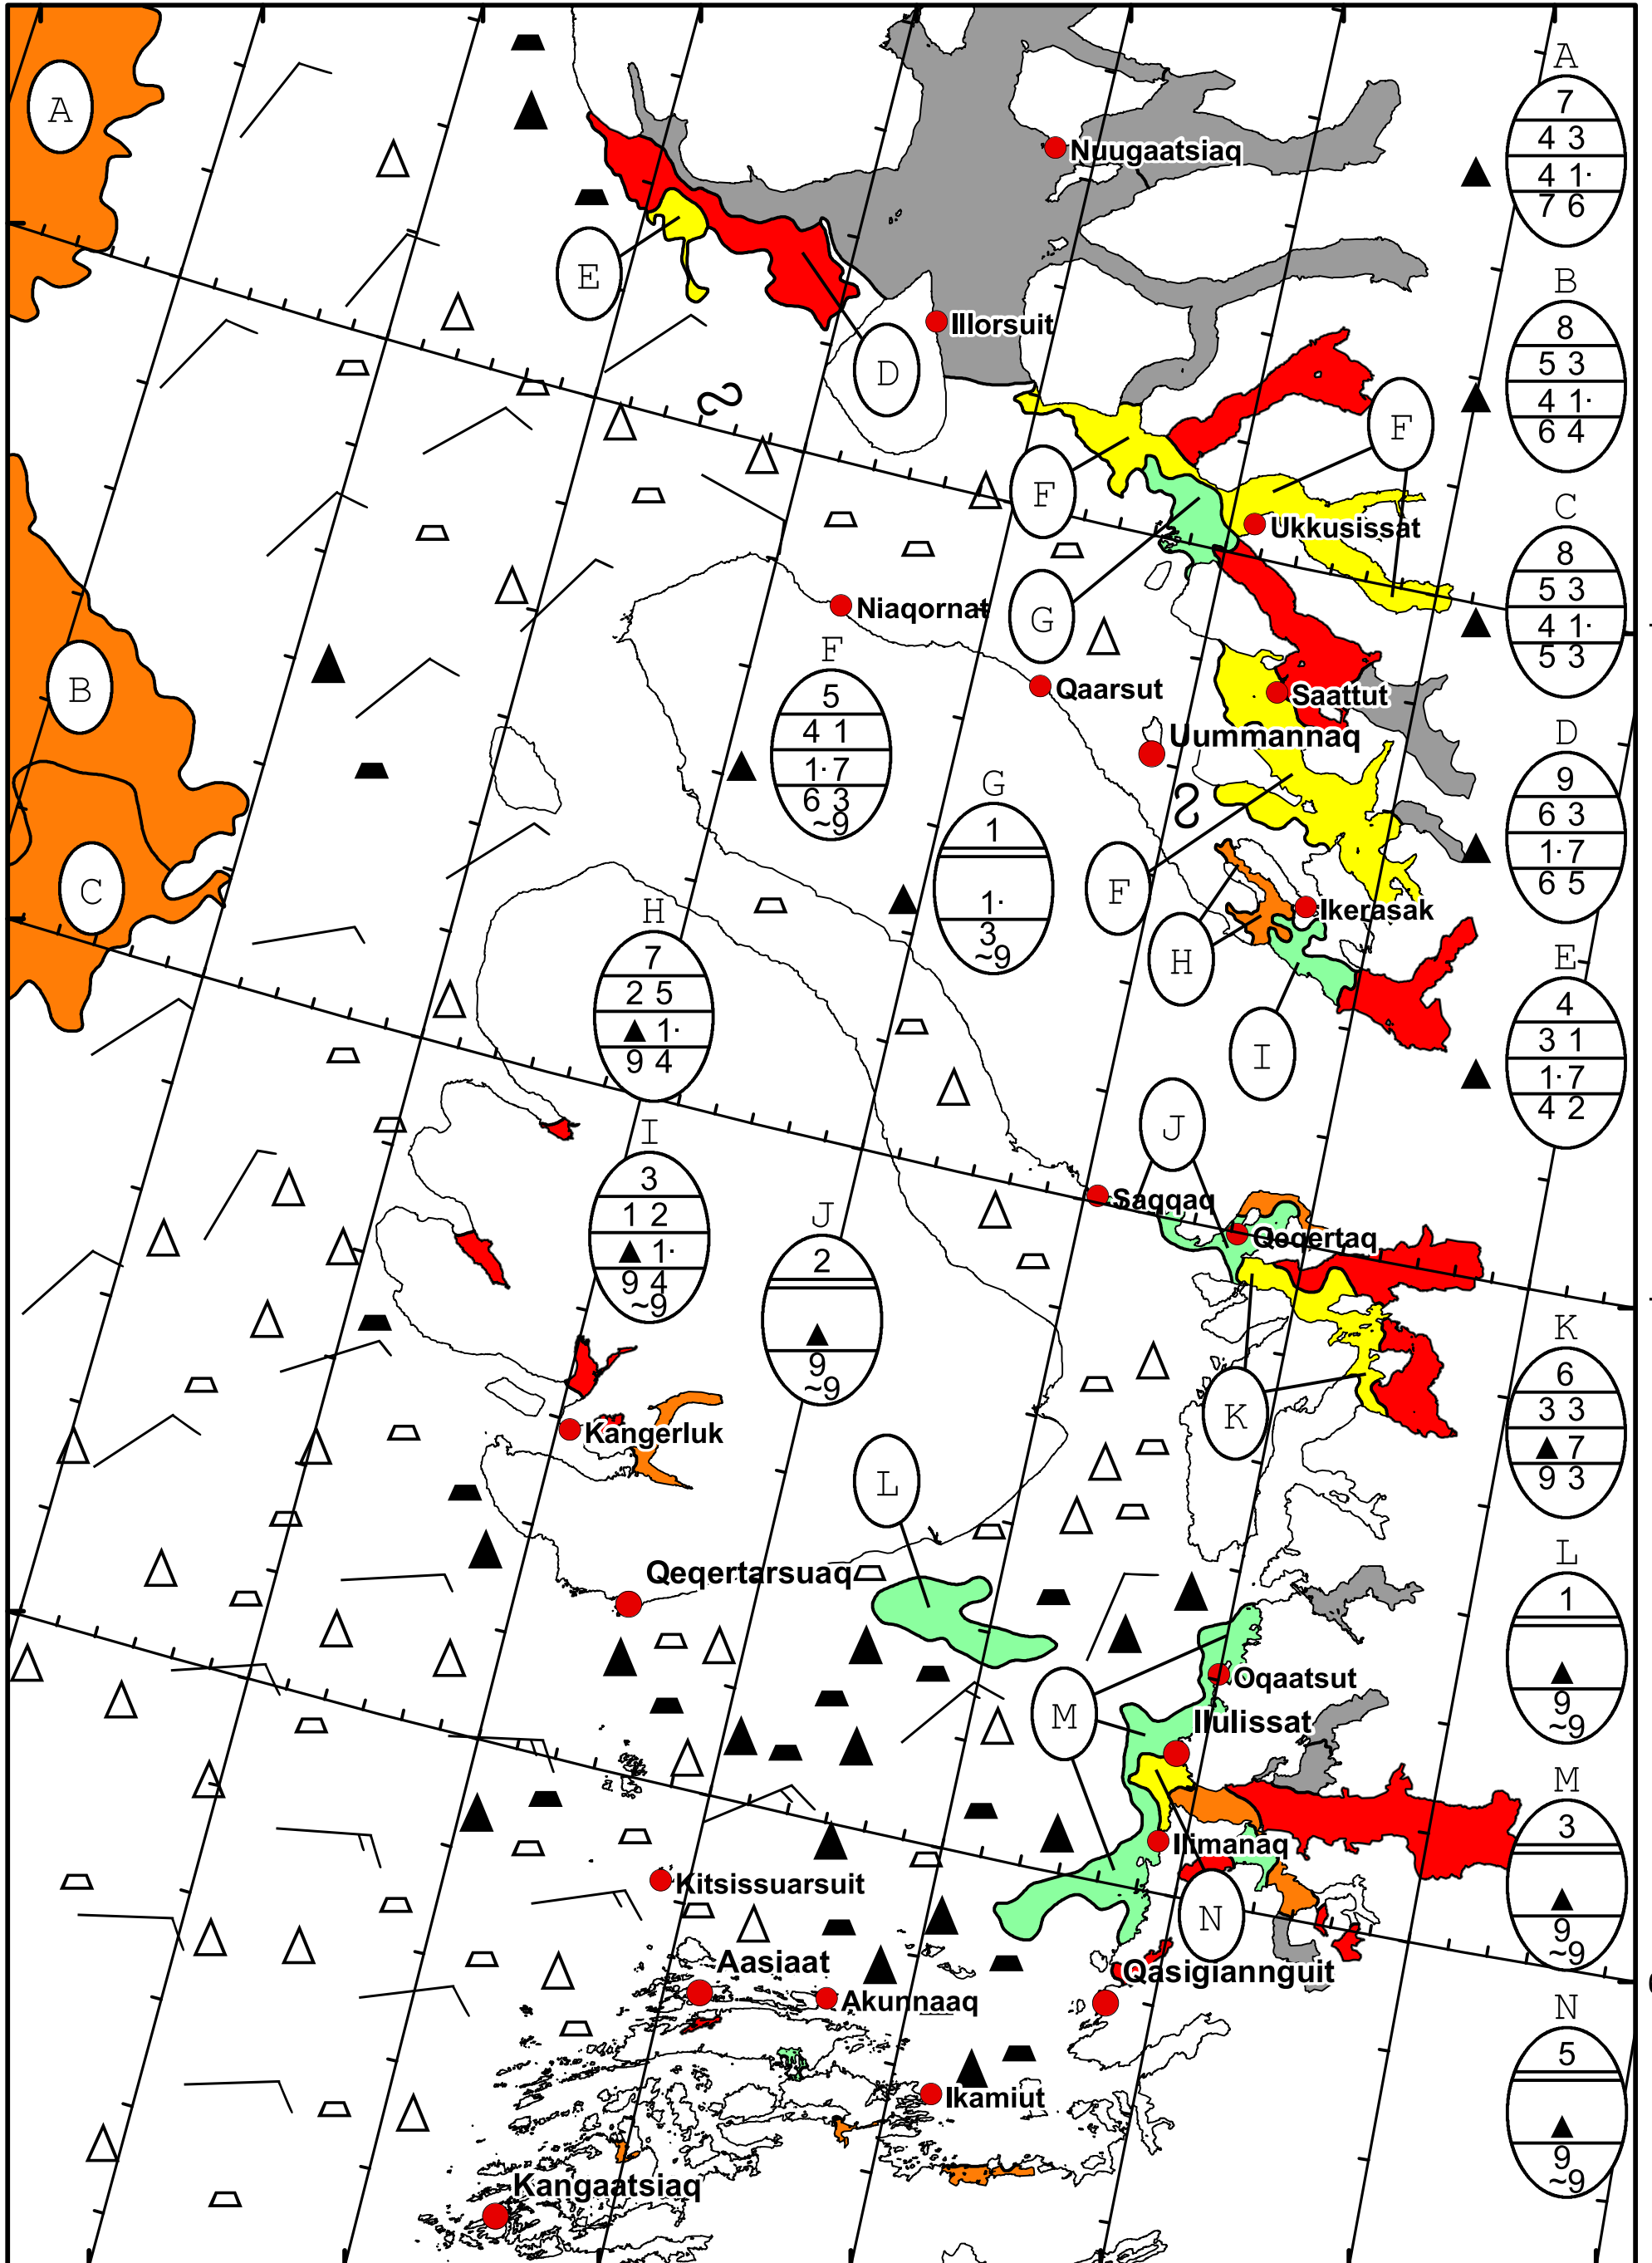

58°W 57°W 56°W 55°W 54°W 53°W 52°W 51°W

71°N

70°N

69°N

71°N

70°N

69°N

West Greenland Ice Chart
Danish Meteorological Institute Valid: 14 June 2024, 10:15 UTC