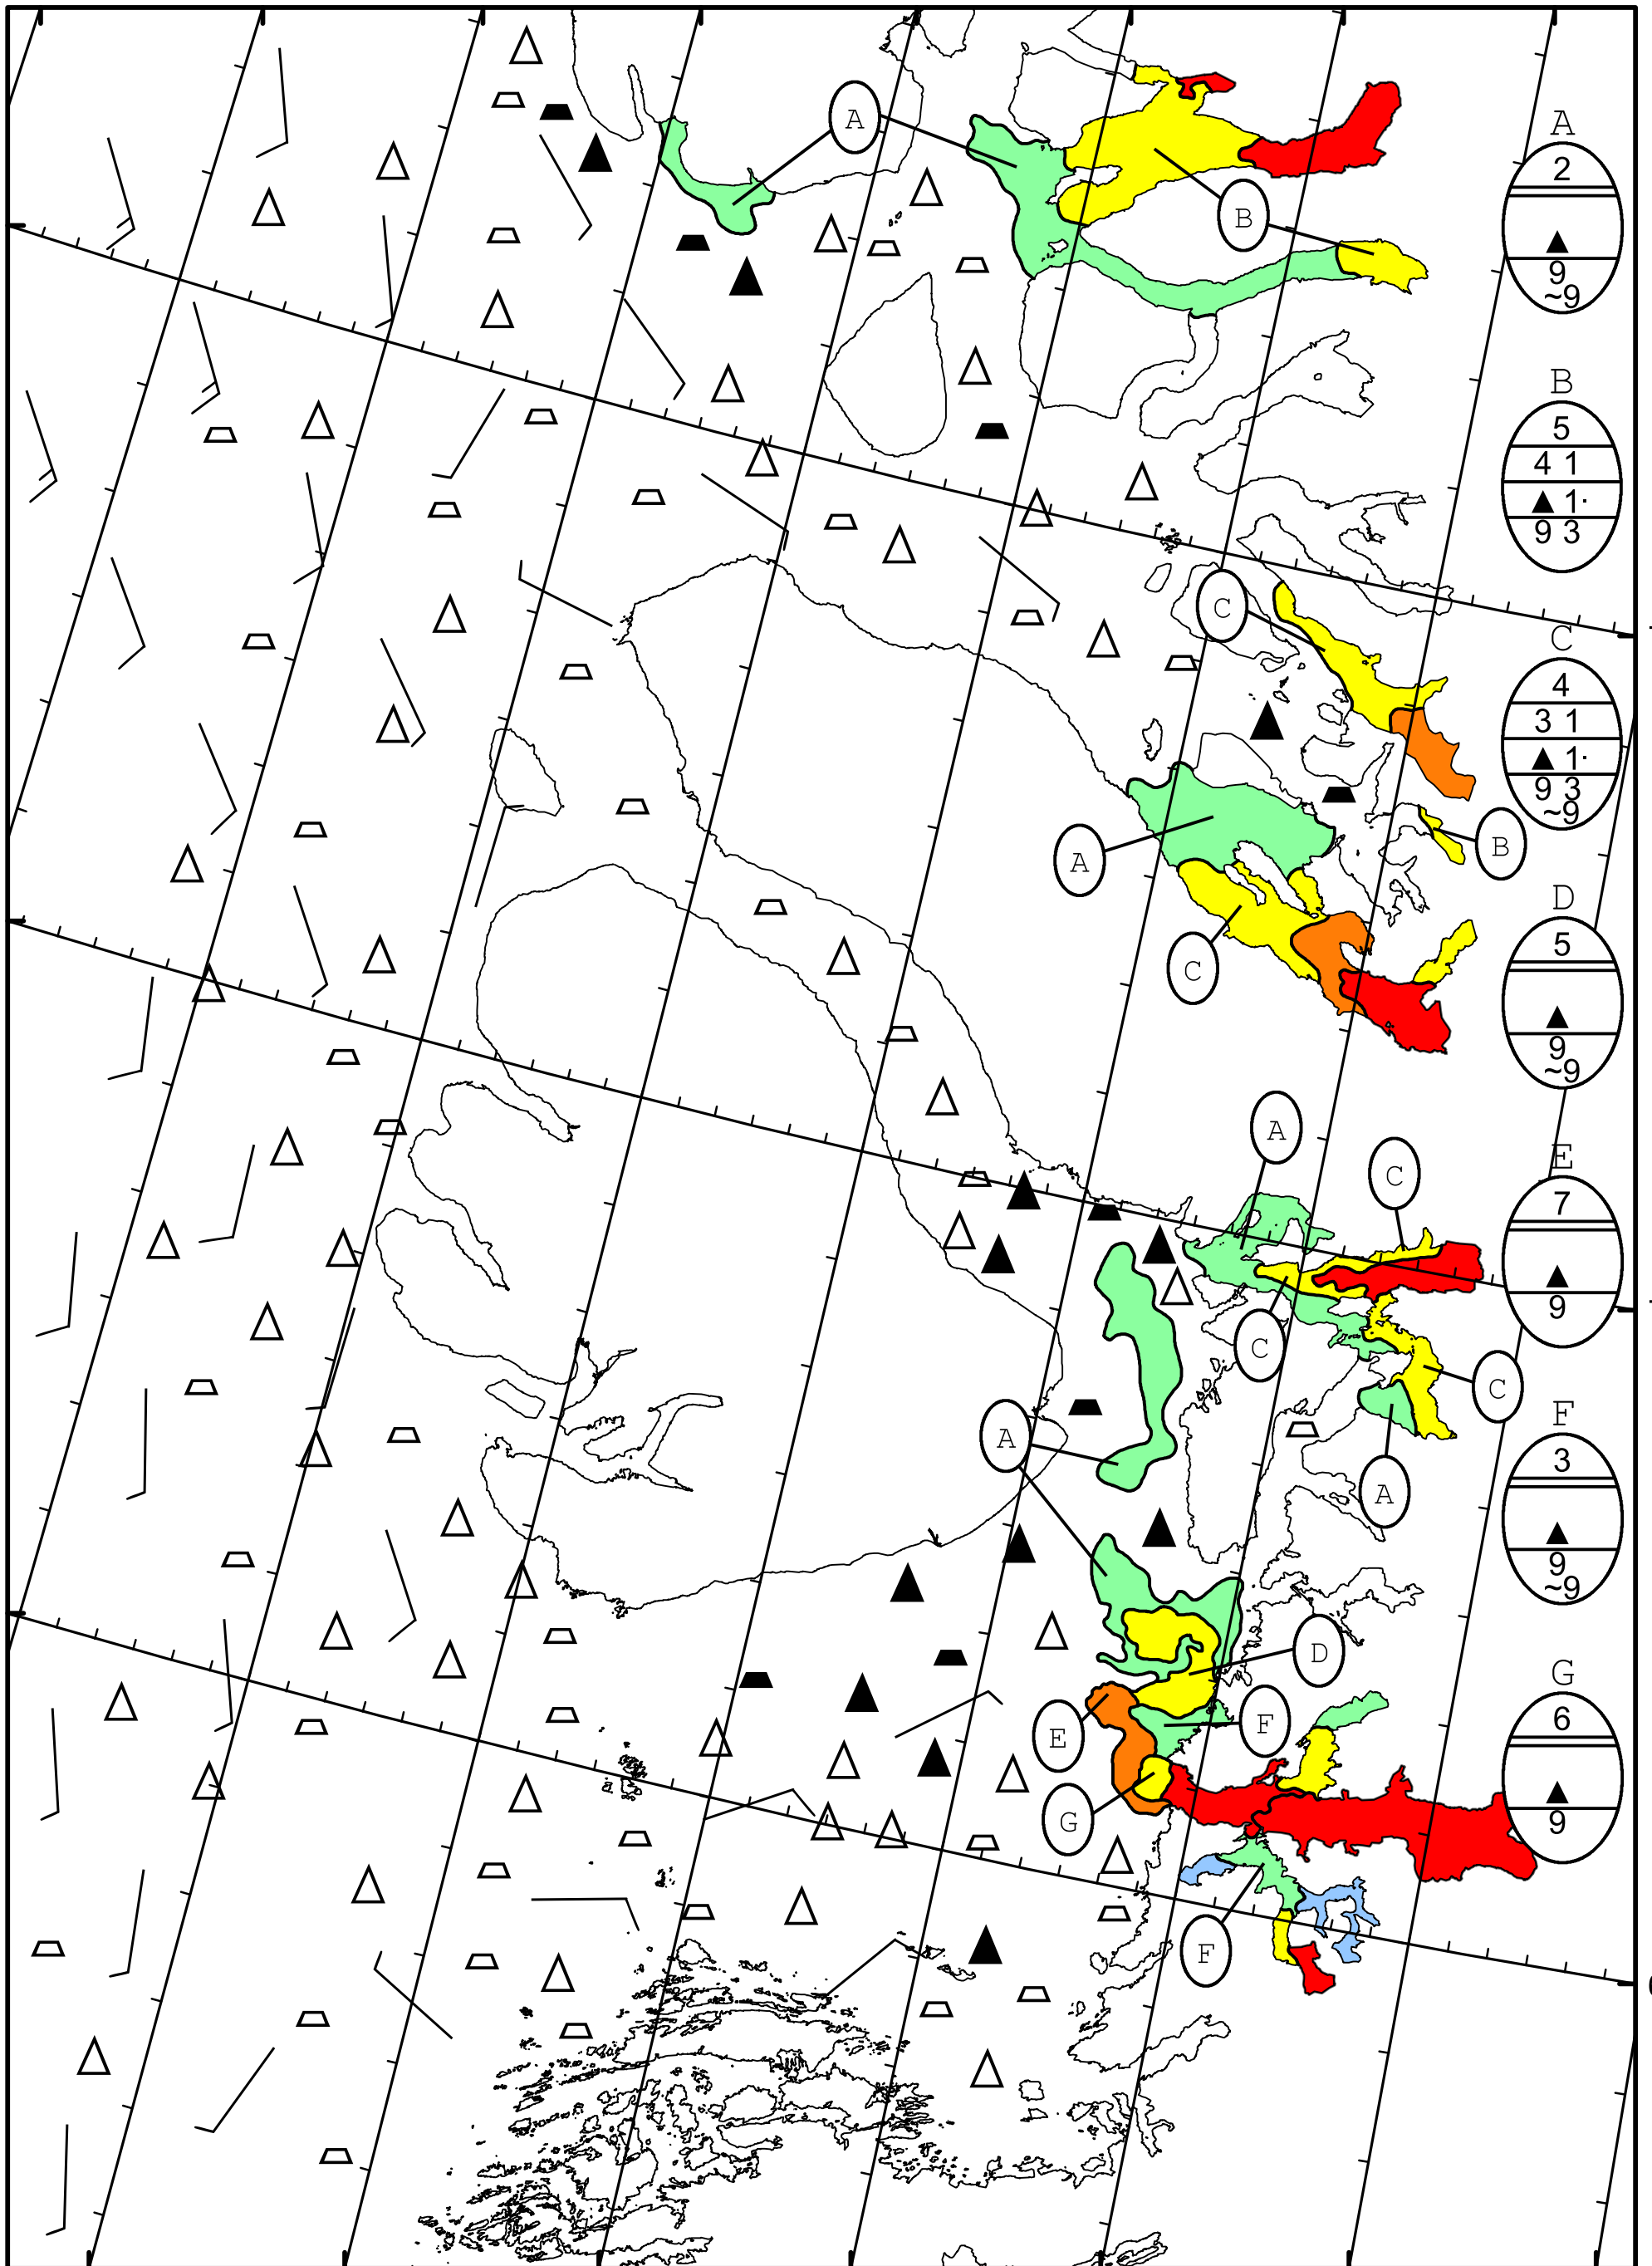

58°W 57°W 56°W 55°W 54°W 53°W 52°W 51°W

71°N

70°N

69°N

71°N

70°N

69°N

DMI
Ice Service

West Greenland Ice Chart

Danish Meteorological Institute Valid: 16 July 2024, 21:05 UTC